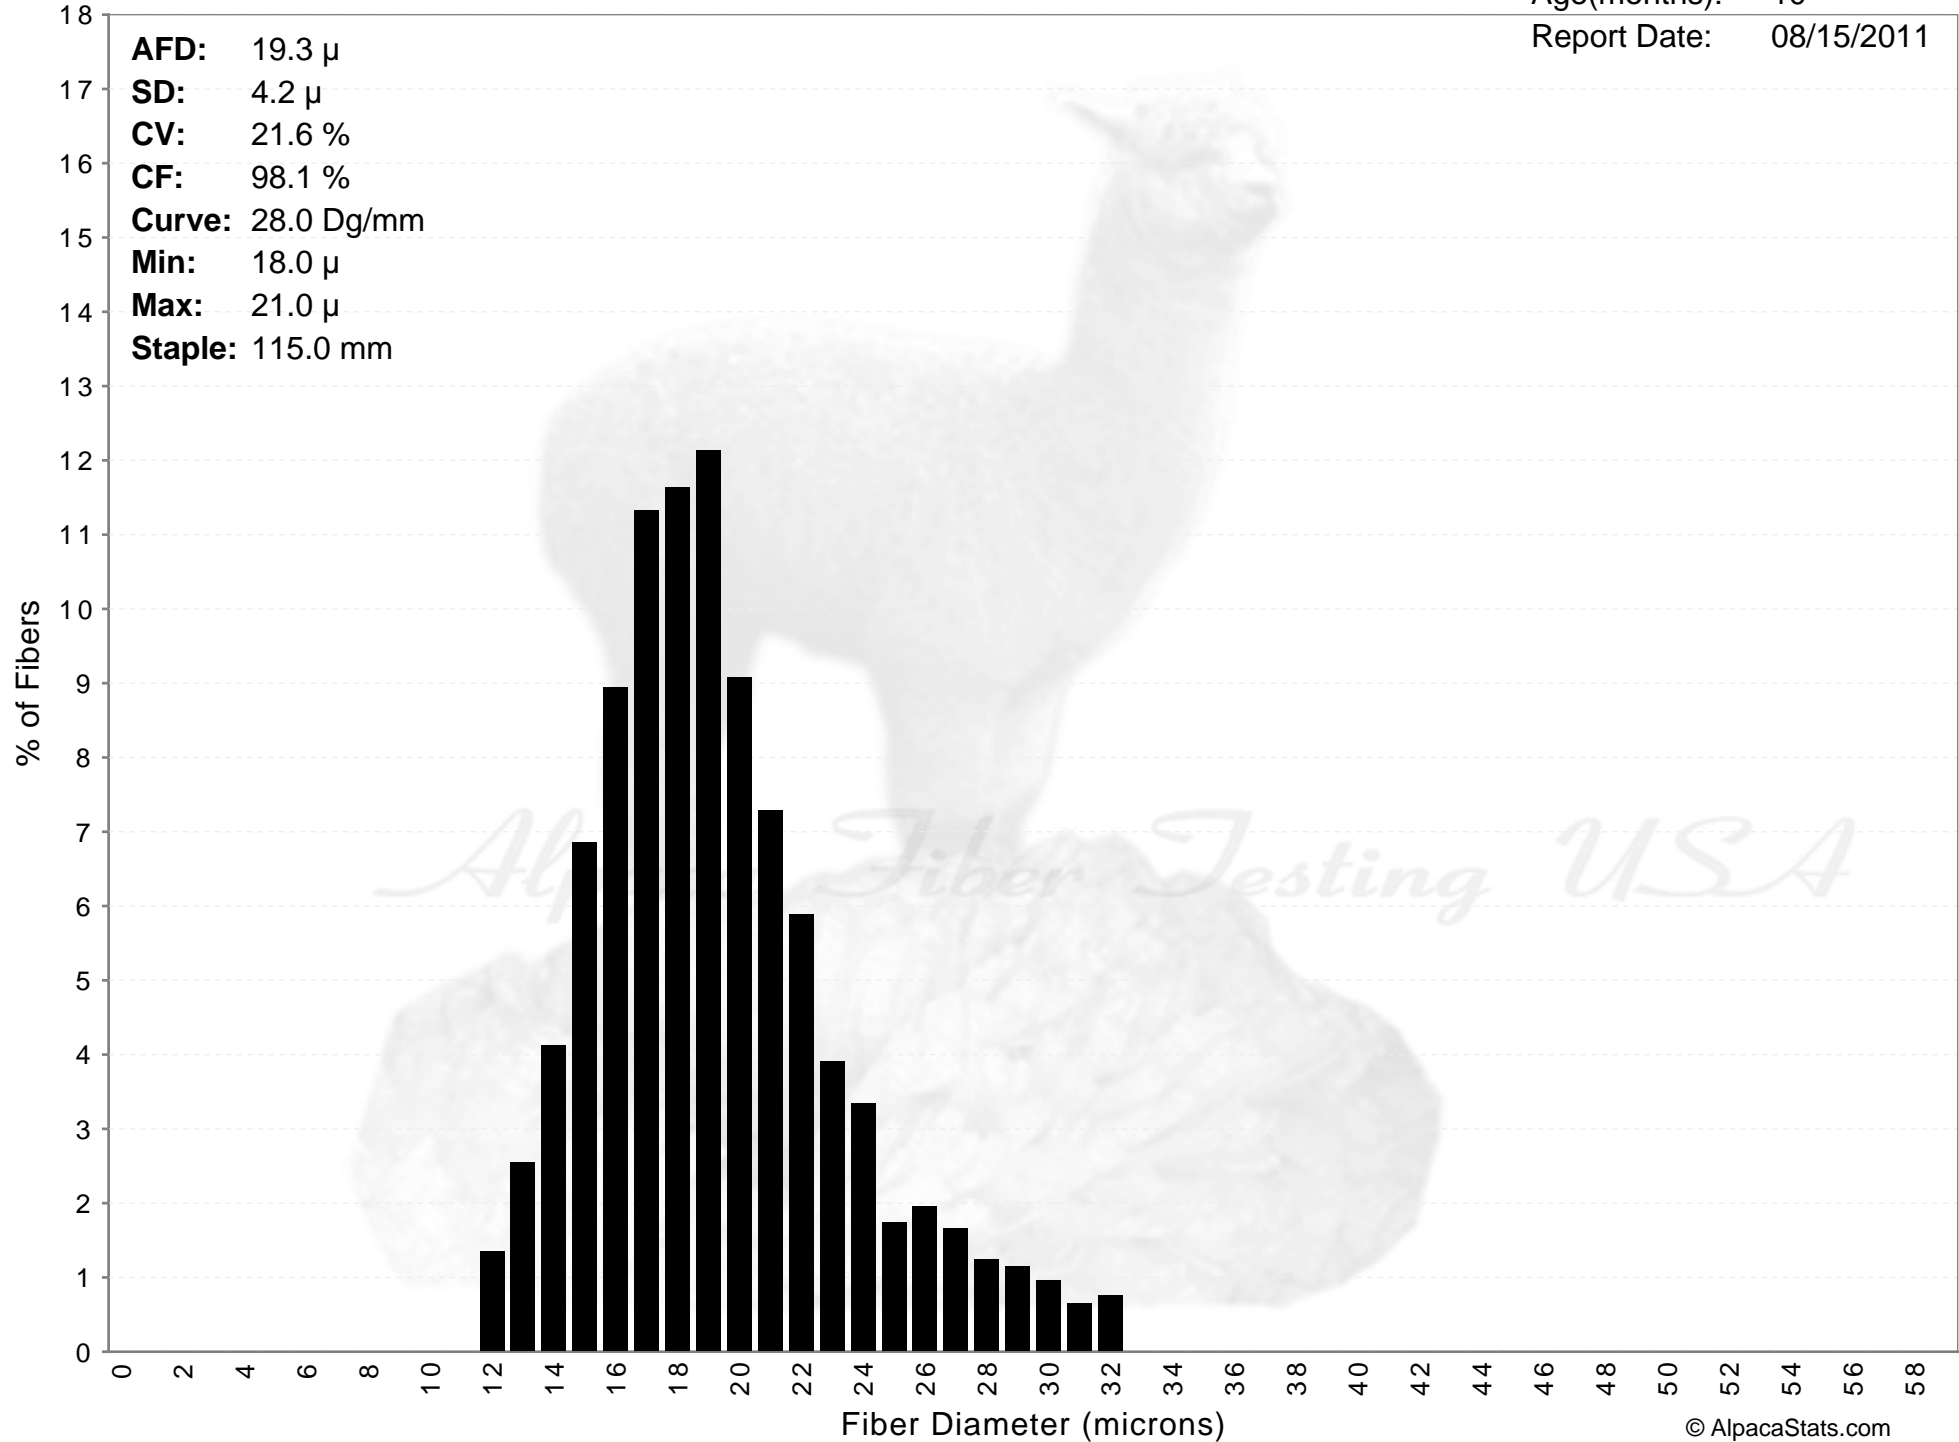

HIDDEN HILL ACCOYO ANDRIA

AFD: 19.3 μ
SD: 4.2 μ
CV: 21.6 %
CF: 98.1 %
Curve: 28.0 Dg/mm
Min: 18.0 μ
Max: 21.0 μ
Staple: 115.0 mm

Hidden Hill Farm

HIDDEN HILL ACCOYO ANDRIA

Age(months): 10
Report Date: 08/15/2011

AFD: 19.3 μ
SD: 4.2 μ
CV: 21.6 %
CF: 98.1 %
Curve: 28.0 Dg/mm
Min: 18.0 μ
Max: 21.0 μ
Staple: 115.0 mm