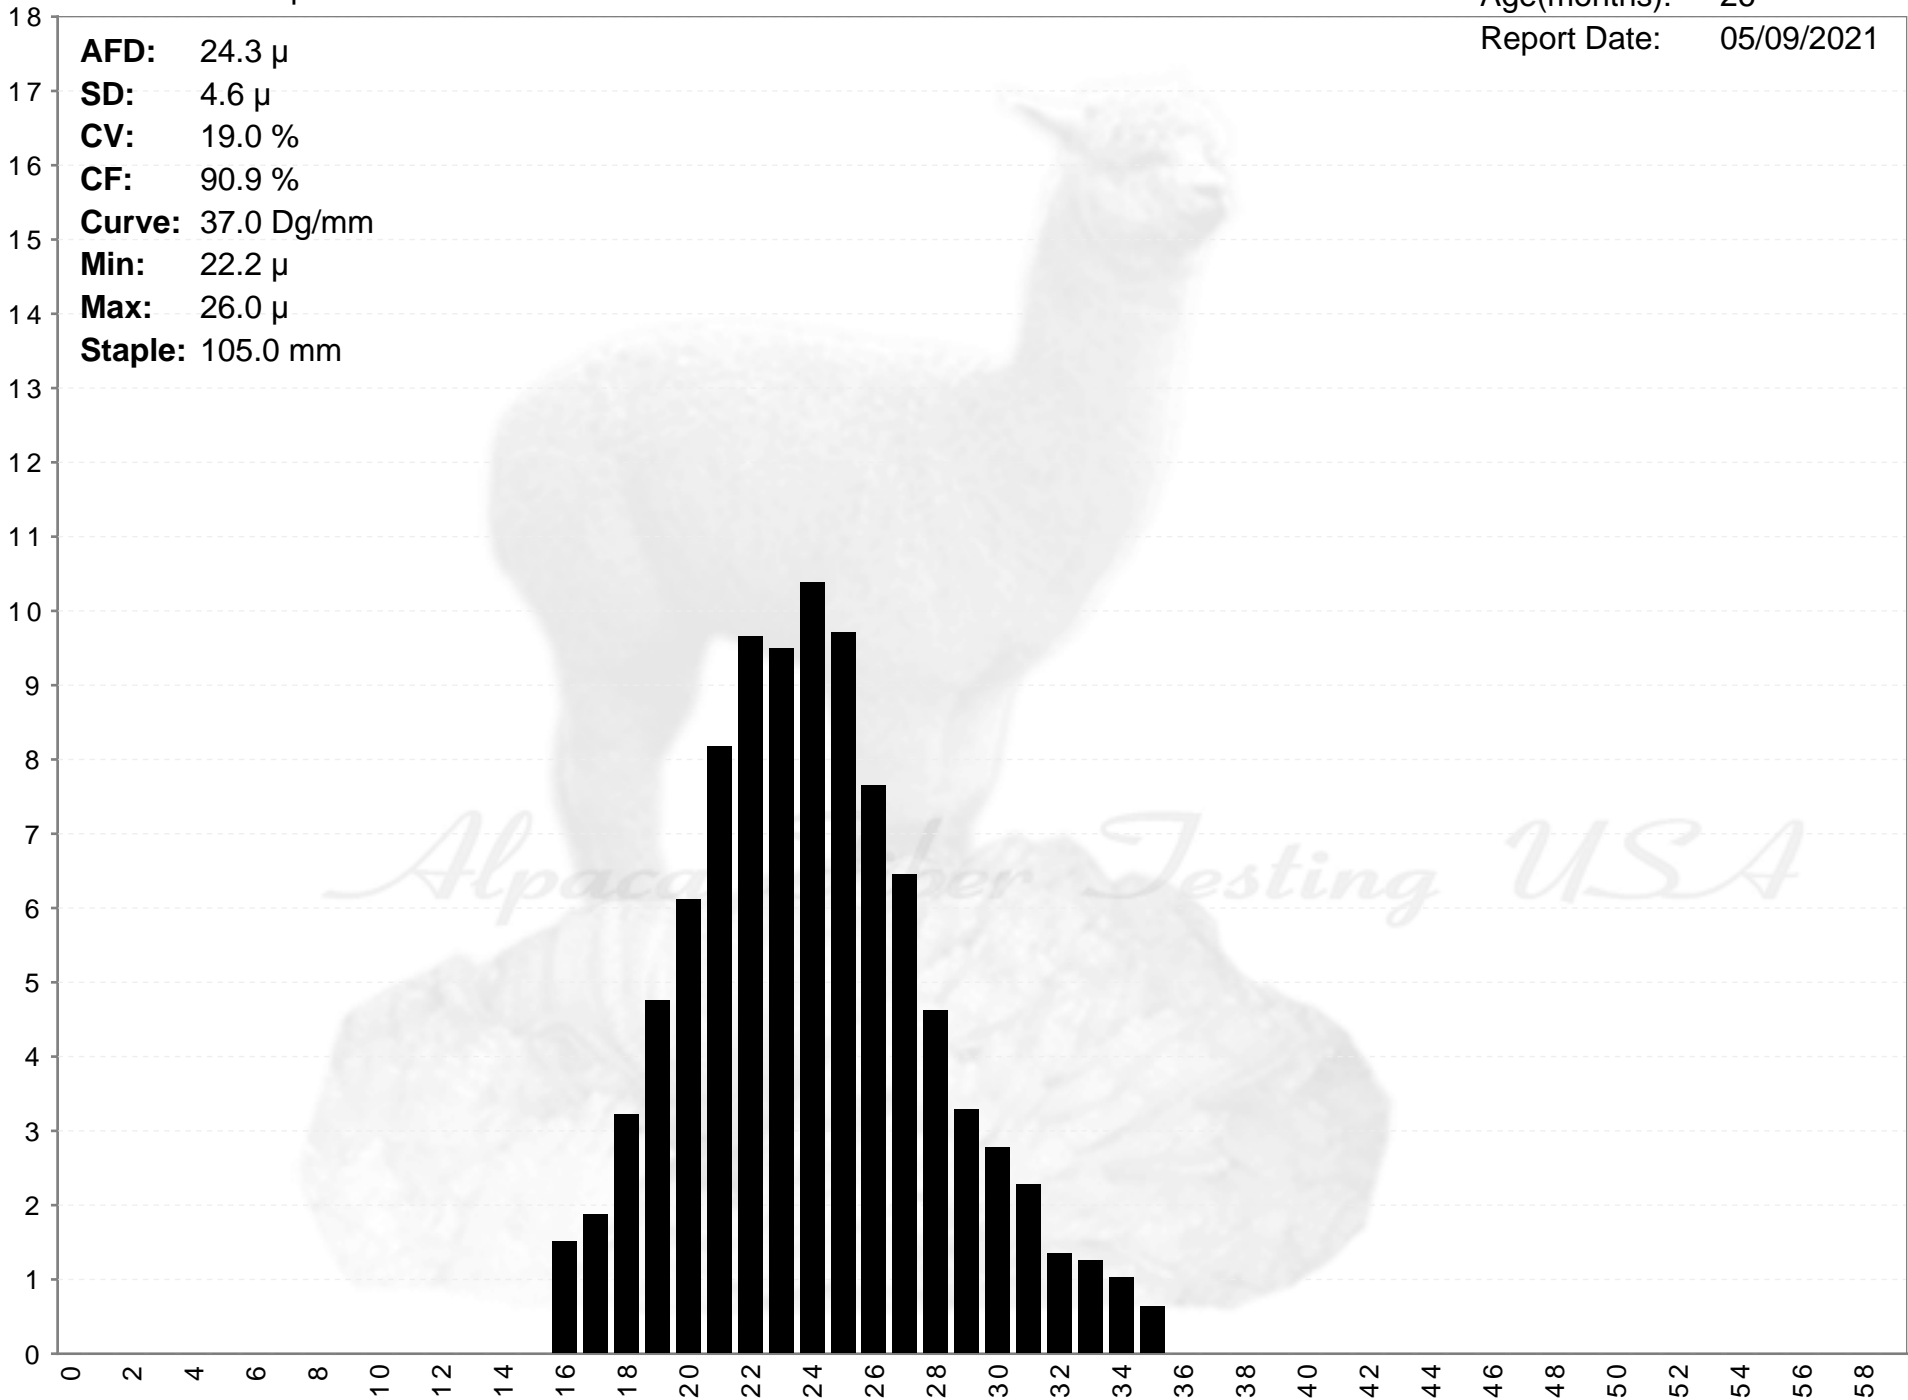

Nimbus Farm Alpacas

GRANITE BAY ROYAL SILVER

Age(months): 26
Report Date: 05/09/2021

AFD: 24.3 μ
SD: 4.6 μ
CV: 19.0 %
CF: 90.9 %
Curve: 37.0 Dg/mm
Min: 22.2 μ
Max: 26.0 μ
Staple: 105.0 mm

% of Fibers

Alpaca Fiber Testing USA

GRANITE BAY ROYAL SILVER

AFD: 24.3 μ
SD: 4.6 μ
CV: 19.0 %
CF: 90.9 %
Curve: 37.0 Dg/mm
Min: 22.2 μ
Max: 26.0 μ
Staple: 105.0 mm