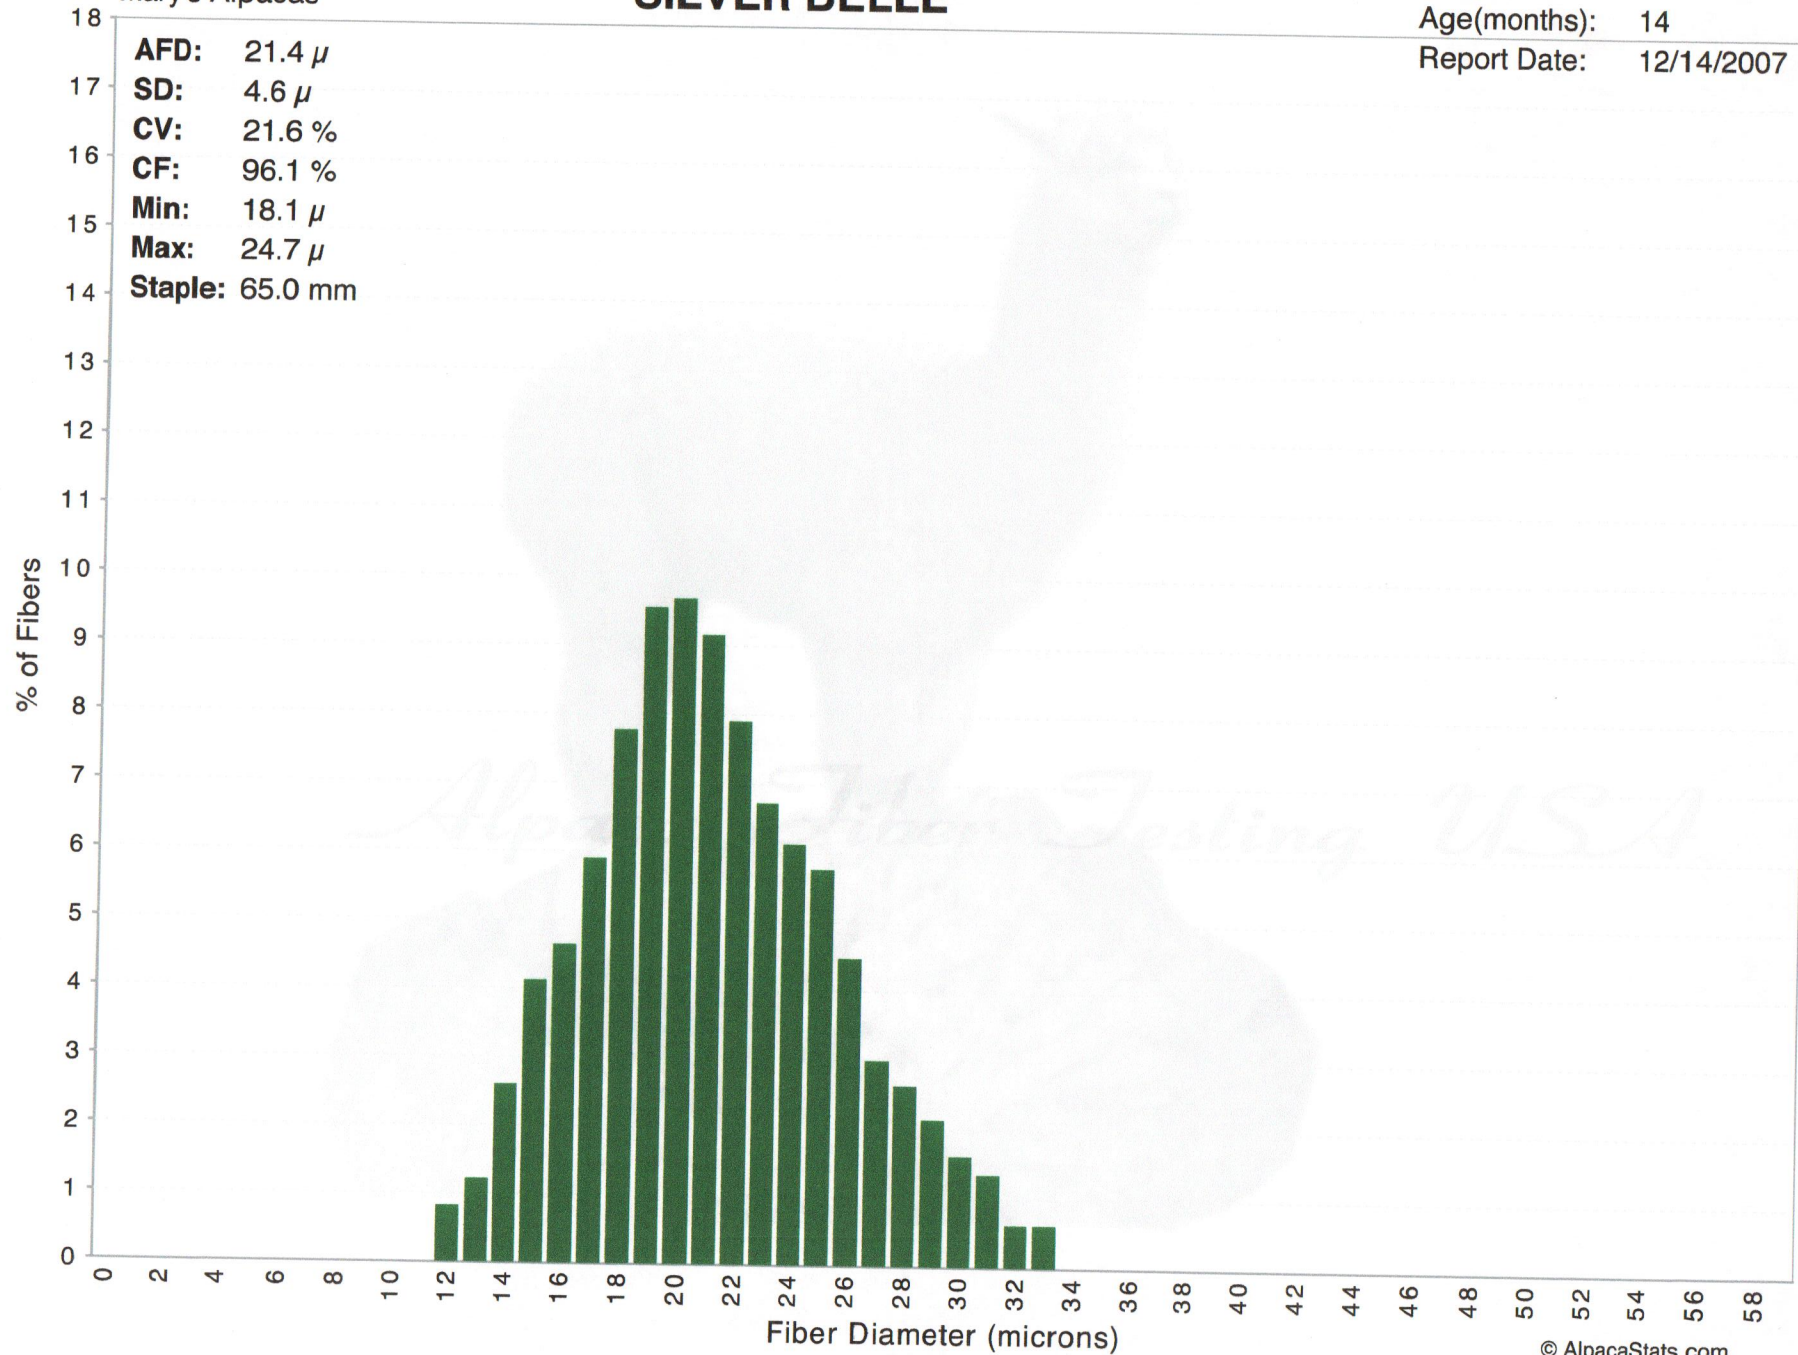

Mary's Alpacas

# SILVER BELLE

Age(months): 14

Report Date: 12/14/2007

Mary's Alpacas

# SILVER BELLE

Age(months): 14

Report Date: 12/14/2007

**AFD:** 21.4  $\mu$   
**SD:** 4.6  $\mu$   
**CV:** 21.6 %  
**CF:** 96.1 %  
**Min:** 18.1  $\mu$   
**Max:** 24.7  $\mu$   
**Staple:** 65.0 mm