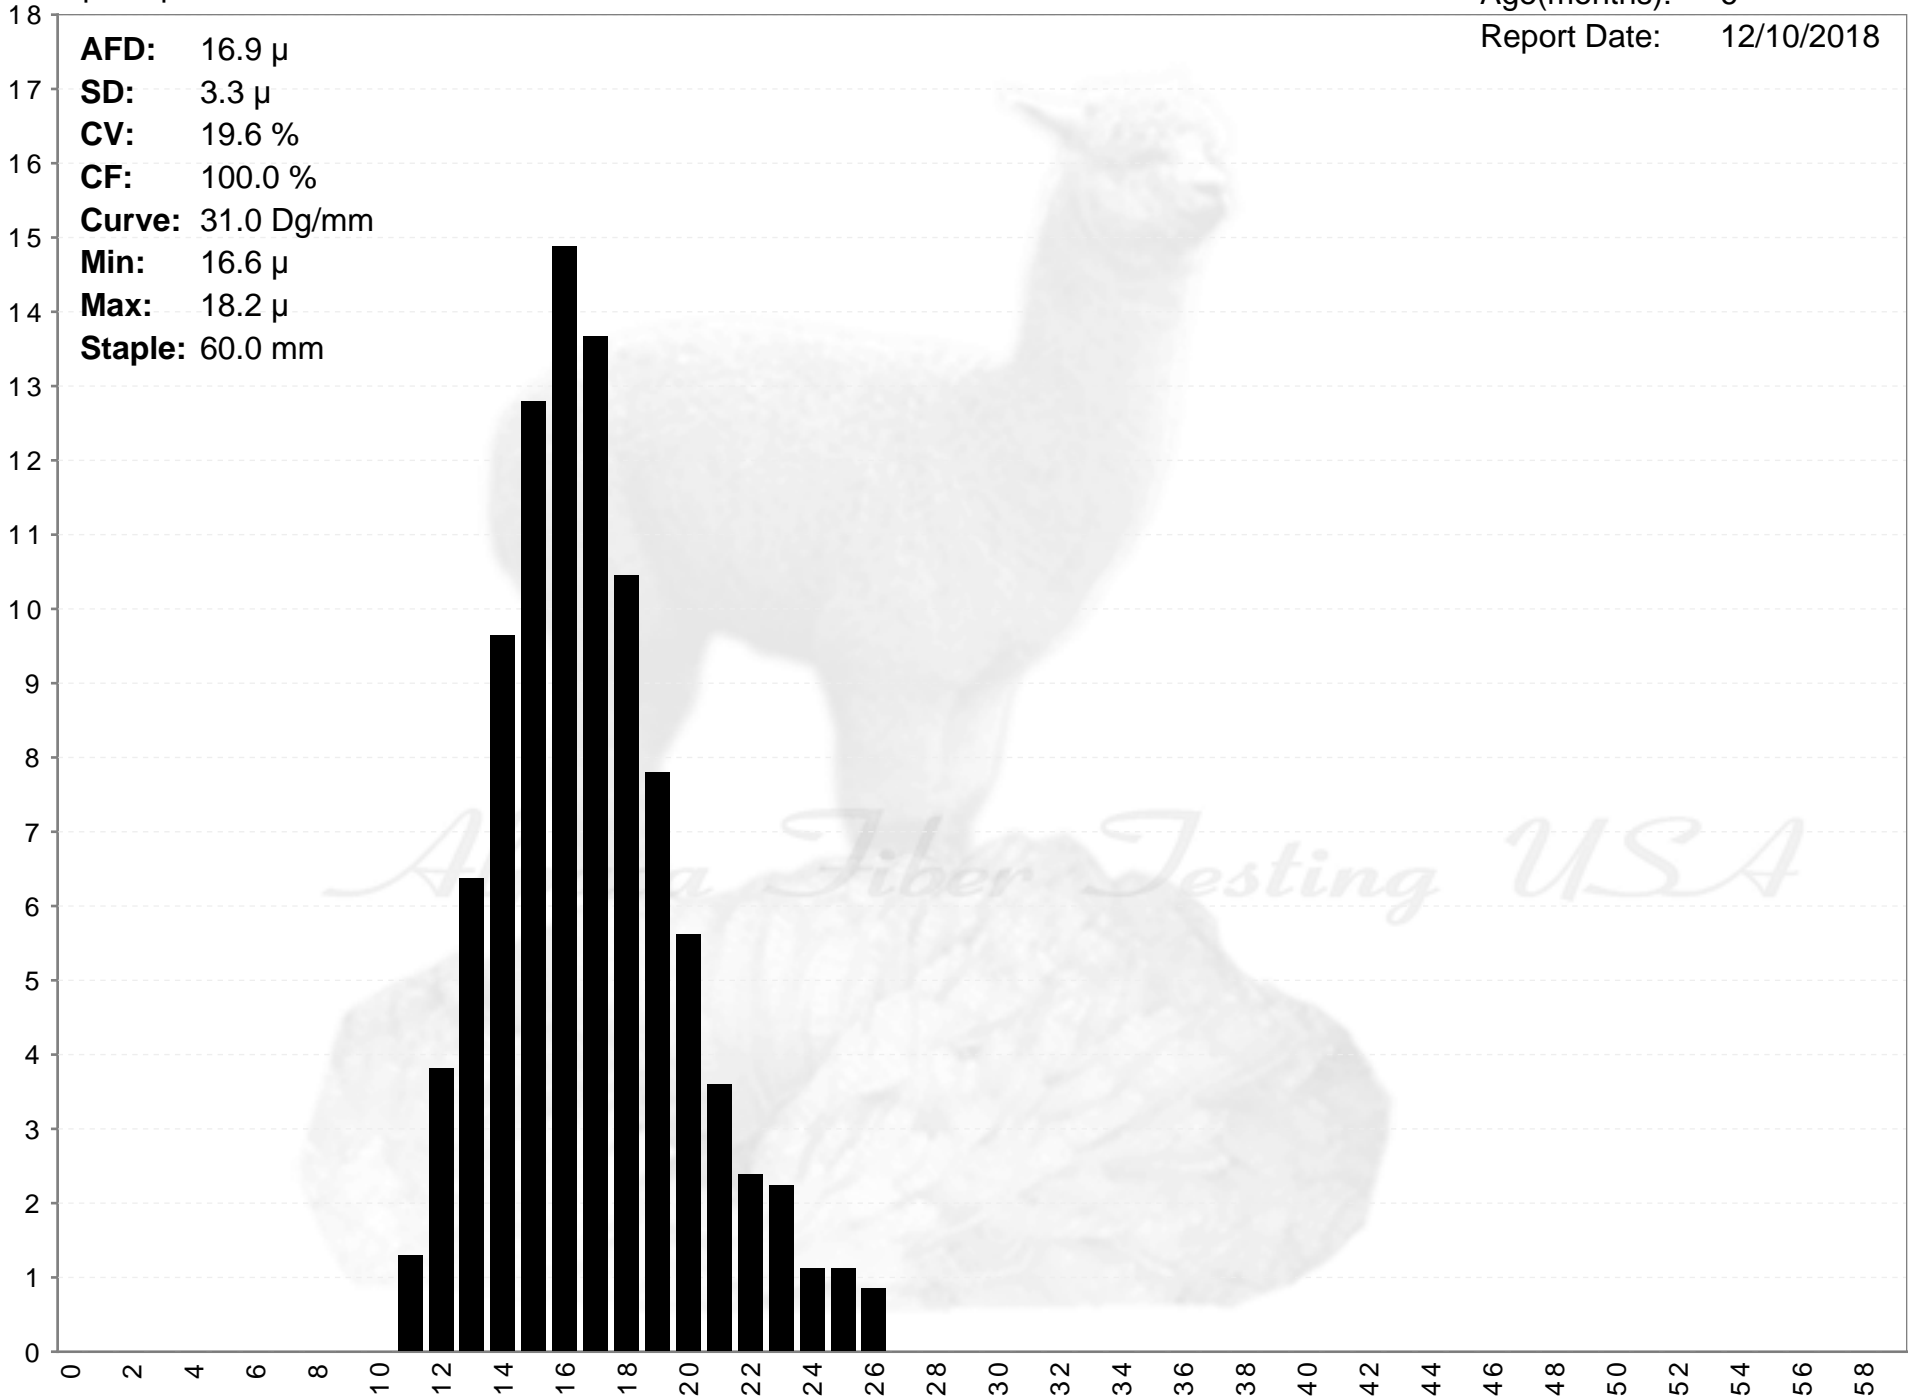

Epic Alpacas

MERCIA

Age(months): 6

Report Date: 12/10/2018

AFD: 16.9 μ
SD: 3.3 μ
CV: 19.6 %
CF: 100.0 %
Curve: 31.0 Dg/mm
Min: 16.6 μ
Max: 18.2 μ
Staple: 60.0 mm

% of Fibers

Alpaca Fiber Testing USA

Fiber Diameter (microns)

Epic Alpacas

MERCIA

Age(months): 6

Report Date: 12/10/2018

AFD: 16.9 μ
SD: 3.3 μ
CV: 19.6 %
CF: 100.0 %
Curve: 31.0 Dg/mm
Min: 16.6 μ
Max: 18.2 μ
Staple: 60.0 mm