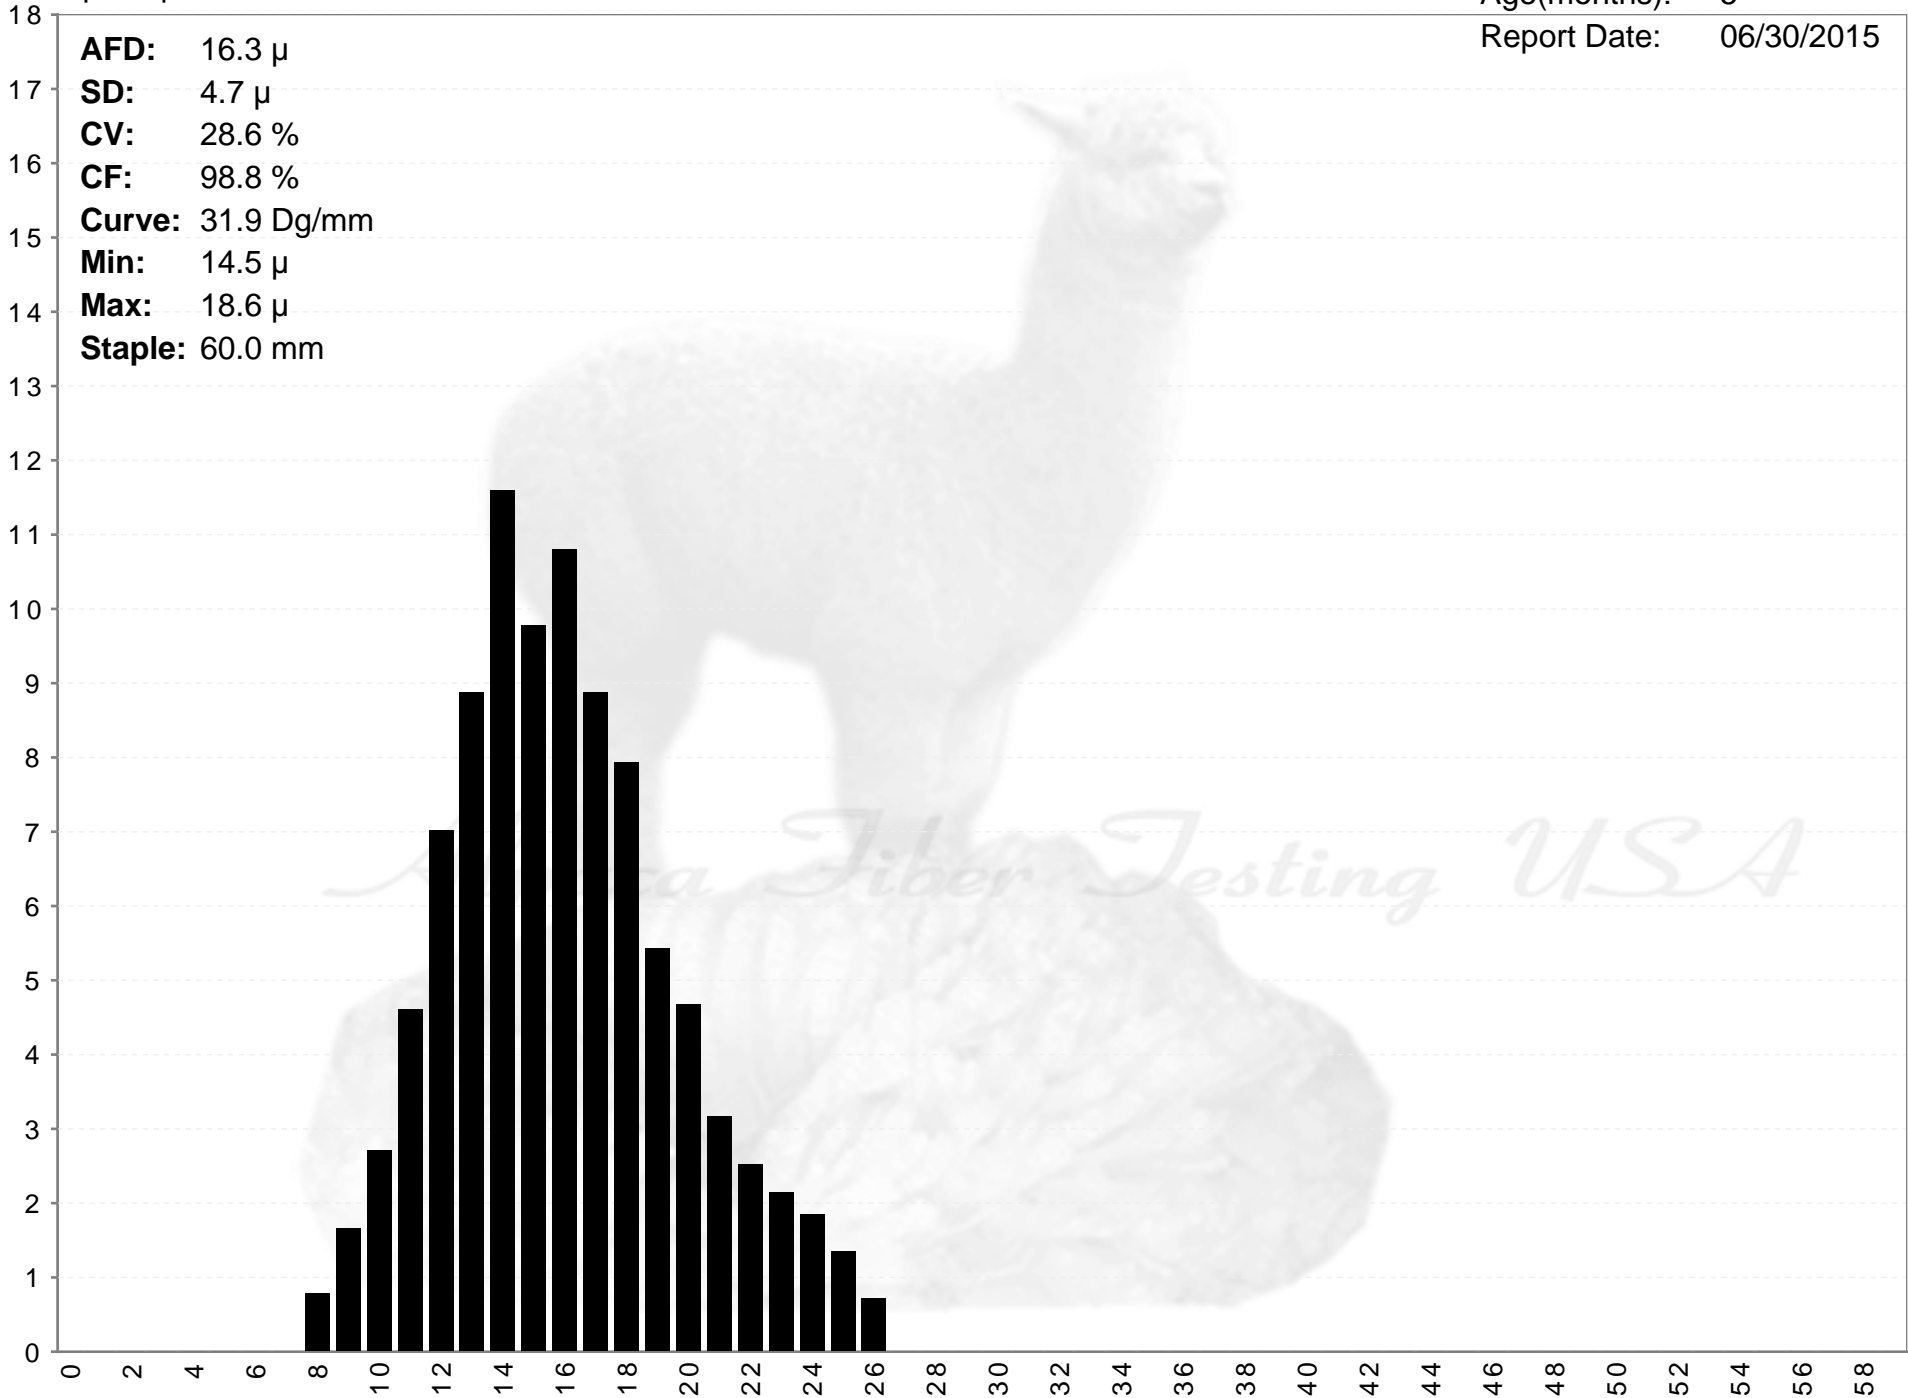

Epic Alpacas

EPIC ALPACAS VALERIA

Age(months): 5

Report Date: 06/30/2015

AFD: 16.3 μ
SD: 4.7 μ
CV: 28.6 %
CF: 98.8 %
Curve: 31.9 Dg/mm
Min: 14.5 μ
Max: 18.6 μ
Staple: 60.0 mm

% of Fibers

Fiber Diameter (microns)

Epic Alpacas

EPIC ALPACAS VALERIA

Age(months): 5

Report Date: 06/30/2015

AFD: 16.3 μ
SD: 4.7 μ
CV: 28.6 %
CF: 98.8 %
Curve: 31.9 Dg/mm
Min: 14.5 μ
Max: 18.6 μ
Staple: 60.0 mm

Alpaca Fiber Testing USA