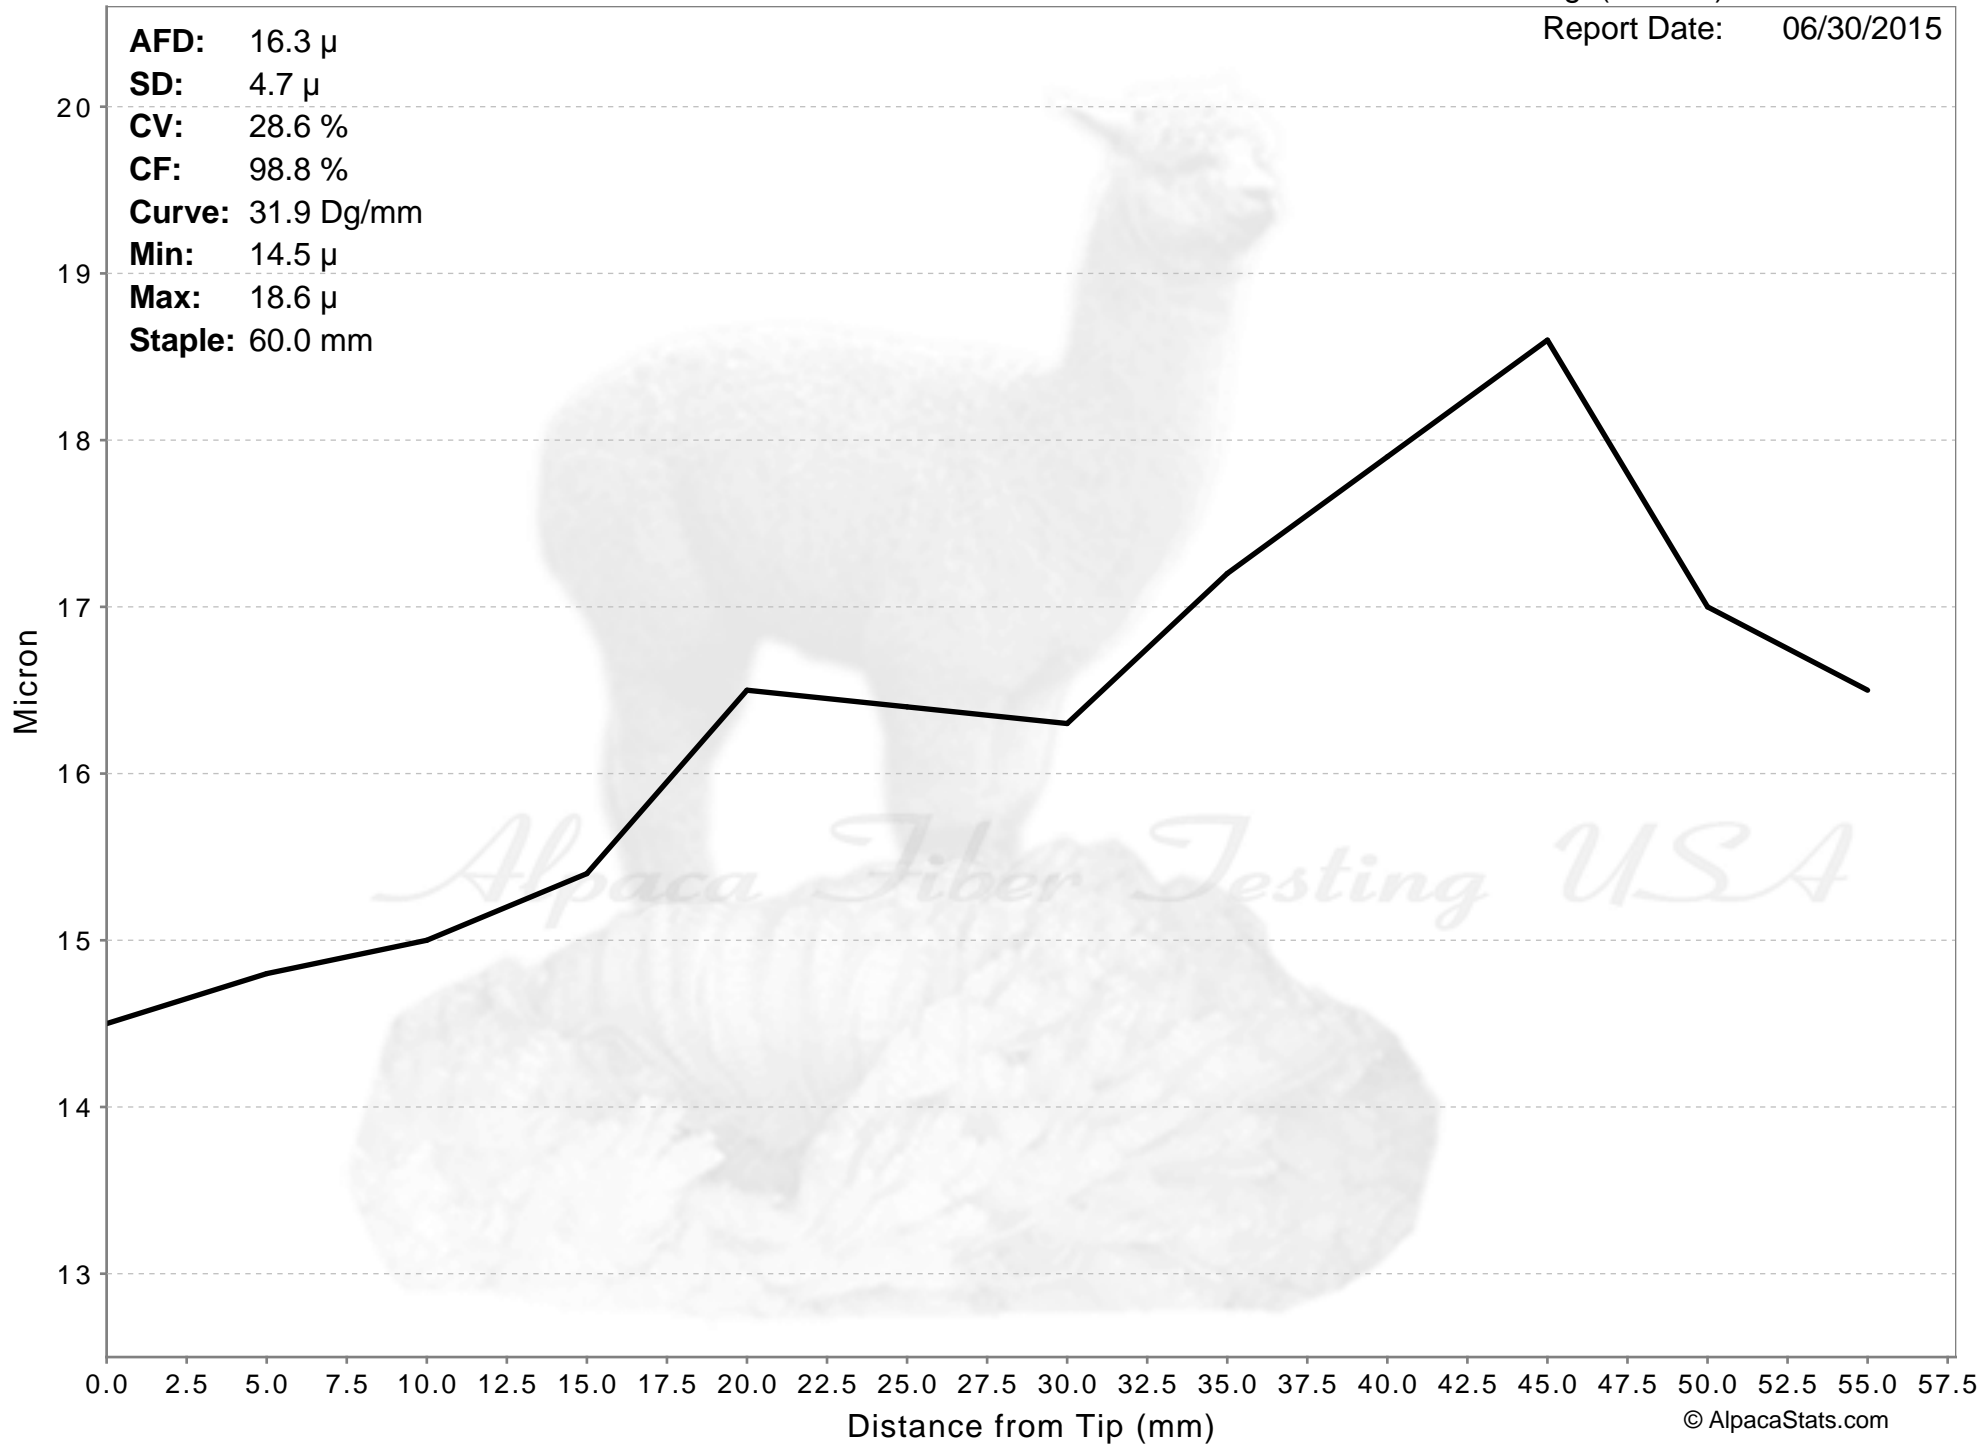

Epic Alpacas

EPIC ALPACAS VALERIA

Age(months): 5

Report Date: 06/30/2015

AFD: 16.3 μ
SD: 4.7 μ
CV: 28.6 %
CF: 98.8 %
Curve: 31.9 Dg/mm
Min: 14.5 μ
Max: 18.6 μ
Staple: 60.0 mm

% of Fibers

Fiber Diameter (microns)

Epic Alpacas

EPIC ALPACAS VALERIA

Age(months): 5

Report Date: 06/30/2015

AFD: 16.3 μ
SD: 4.7 μ
CV: 28.6 %
CF: 98.8 %
Curve: 31.9 Dg/mm
Min: 14.5 μ
Max: 18.6 μ
Staple: 60.0 mm

Alpaca Fiber Testing USA