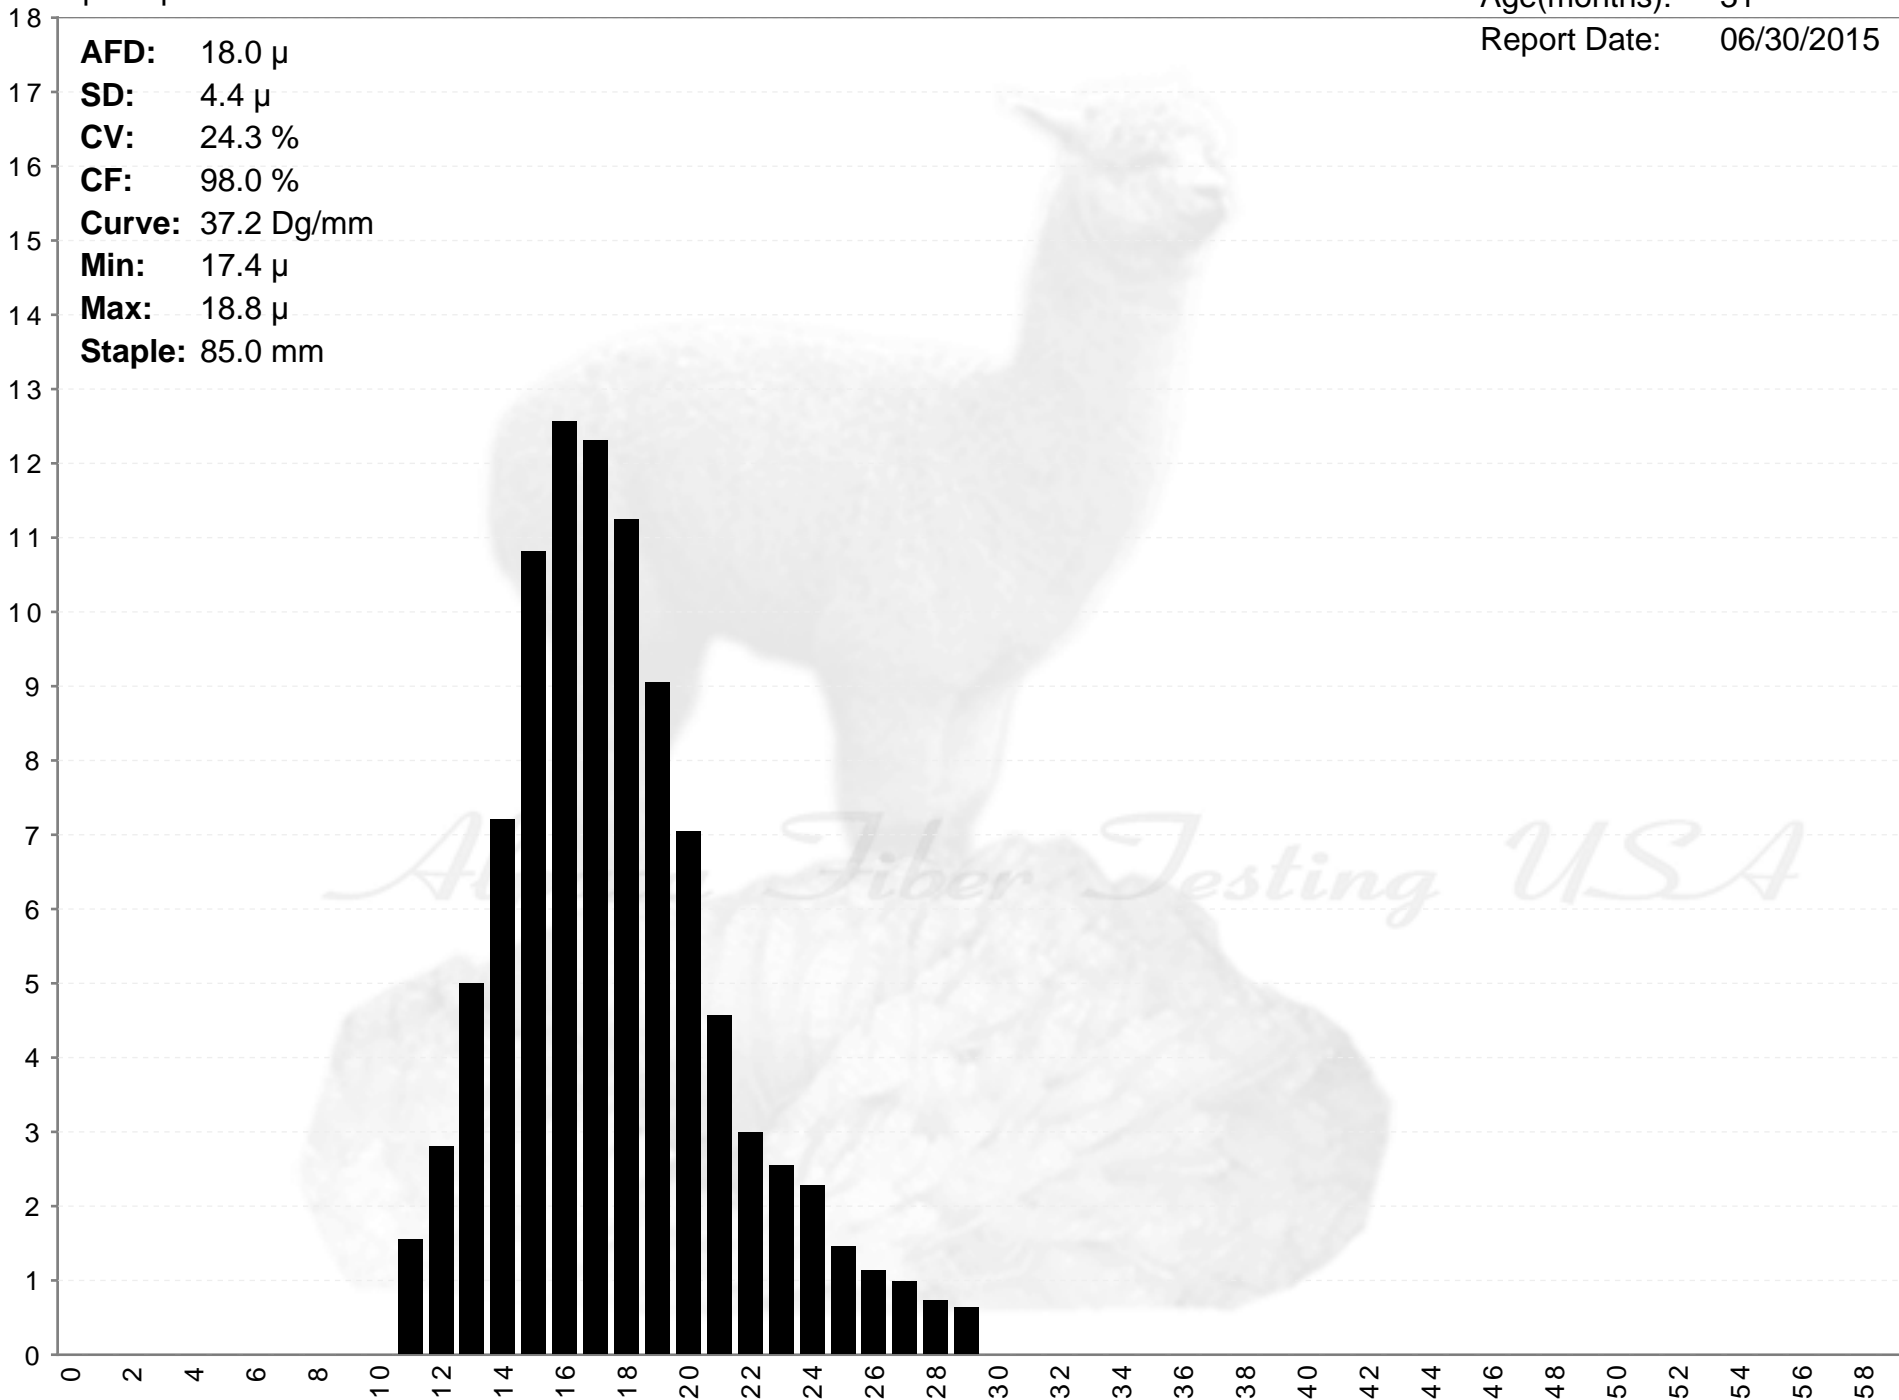

Epic Alpacas

LV BLACK RUBY BY VANTAGGIO

Age(months): 31

Report Date: 06/30/2015

AFD: 18.0 μ
SD: 4.4 μ
CV: 24.3 %
CF: 98.0 %
Curve: 37.2 Dg/mm
Min: 17.4 μ
Max: 18.8 μ
Staple: 85.0 mm

% of Fibers

Fiber Diameter (microns)

Epic Alpacas

LV BLACK RUBY BY VANTAGGIO

Age(months): 31

Report Date: 06/30/2015

AFD: 18.0 μ
SD: 4.4 μ
CV: 24.3 %
CF: 98.0 %
Curve: 37.2 Dg/mm
Min: 17.4 μ
Max: 18.8 μ
Staple: 85.0 mm