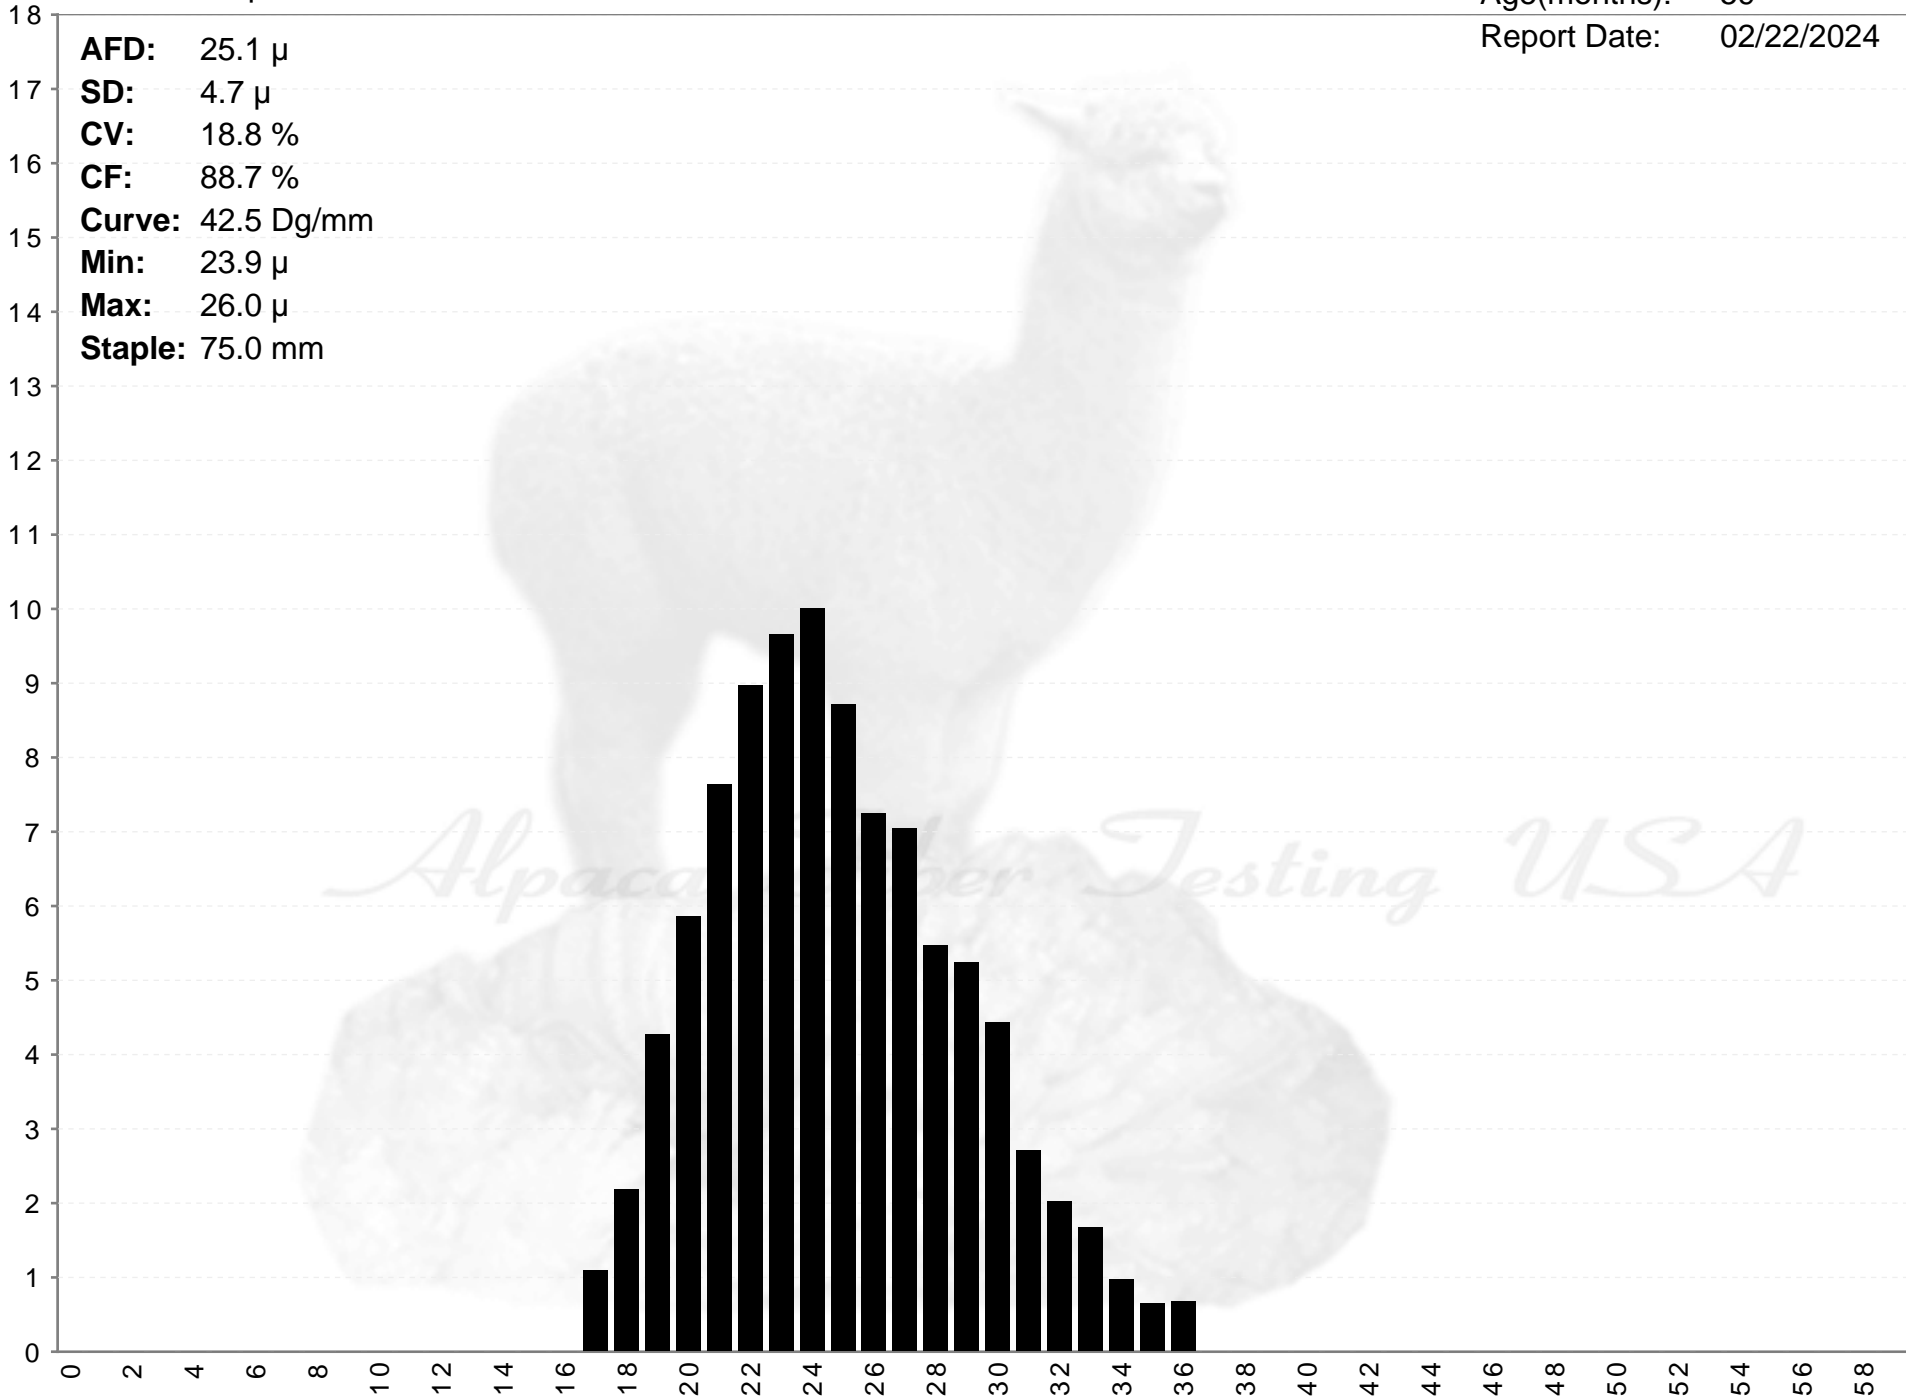

Altra Nova Alpacas

LEASHA

Age(months): 59
Report Date: 02/22/2024

AFD: 25.1 μ
SD: 4.7 μ
CV: 18.8 %
CF: 88.7 %
Curve: 42.5 Dg/mm
Min: 23.9 μ
Max: 26.0 μ
Staple: 75.0 mm

% of Fibers

Alpacas for Testing USA

Fiber Diameter (microns)

LEASHA

AFD: 25.1 μ
SD: 4.7 μ
CV: 18.8 %
CF: 88.7 %
Curve: 42.5 Dg/mm
Min: 23.9 μ
Max: 26.0 μ
Staple: 75.0 mm