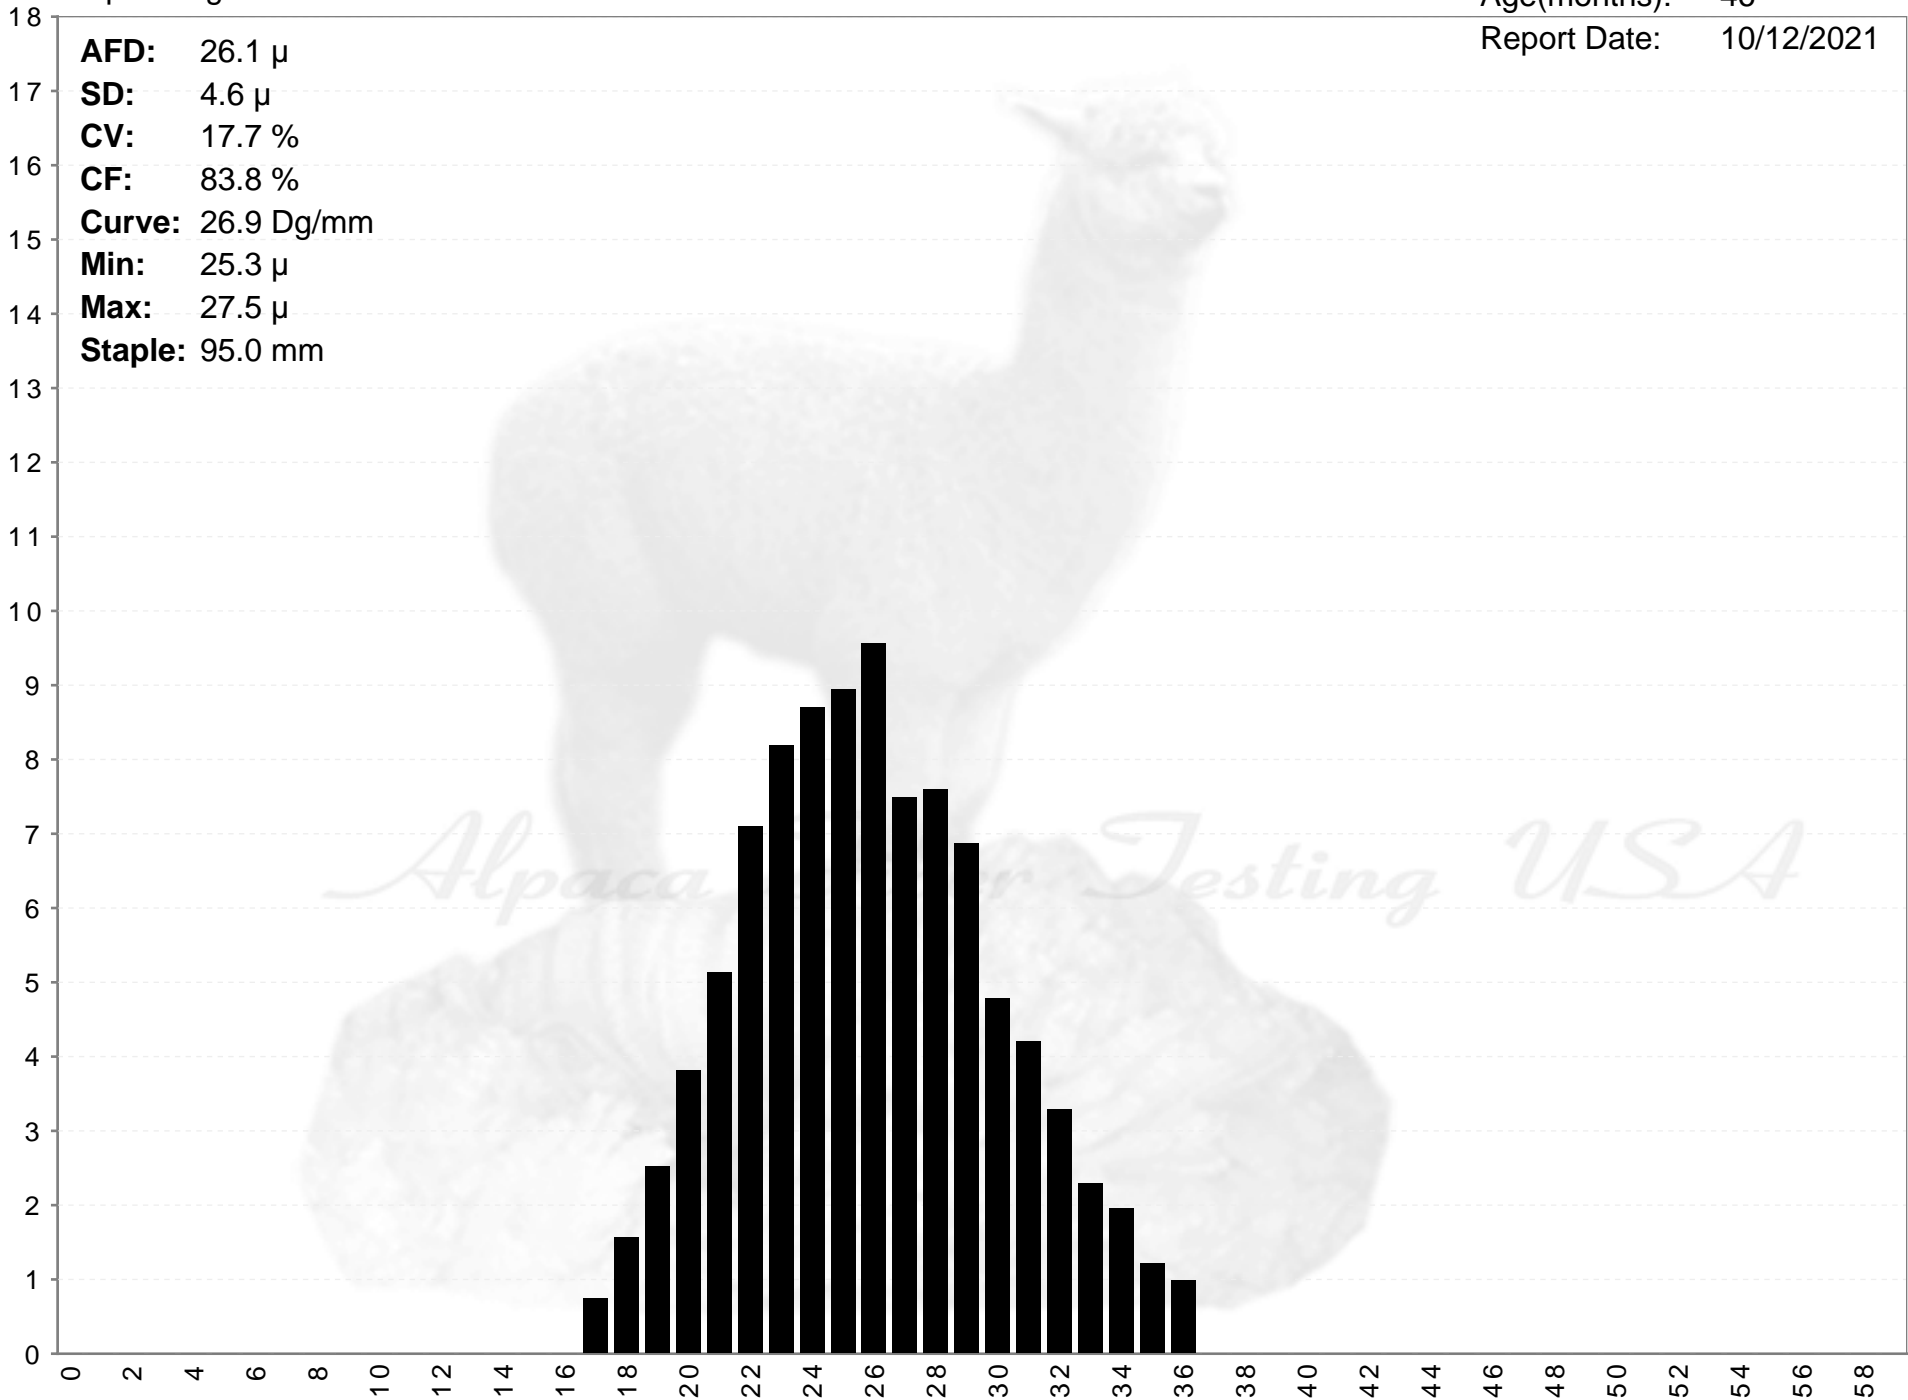

Maple Ridge Acres

BEELATED

Age(months): 46
Report Date: 10/12/2021

AFD: 26.1 μ
SD: 4.6 μ
CV: 17.7 %
CF: 83.8 %
Curve: 26.9 Dg/mm
Min: 25.3 μ
Max: 27.5 μ
Staple: 95.0 mm

% of Fibers

Alpaca Stats Testing USA

Fiber Diameter (microns)

BEELATED

AFD: 26.1 μ
SD: 4.6 μ
CV: 17.7 %
CF: 83.8 %
Curve: 26.9 Dg/mm
Min: 25.3 μ
Max: 27.5 μ
Staple: 95.0 mm