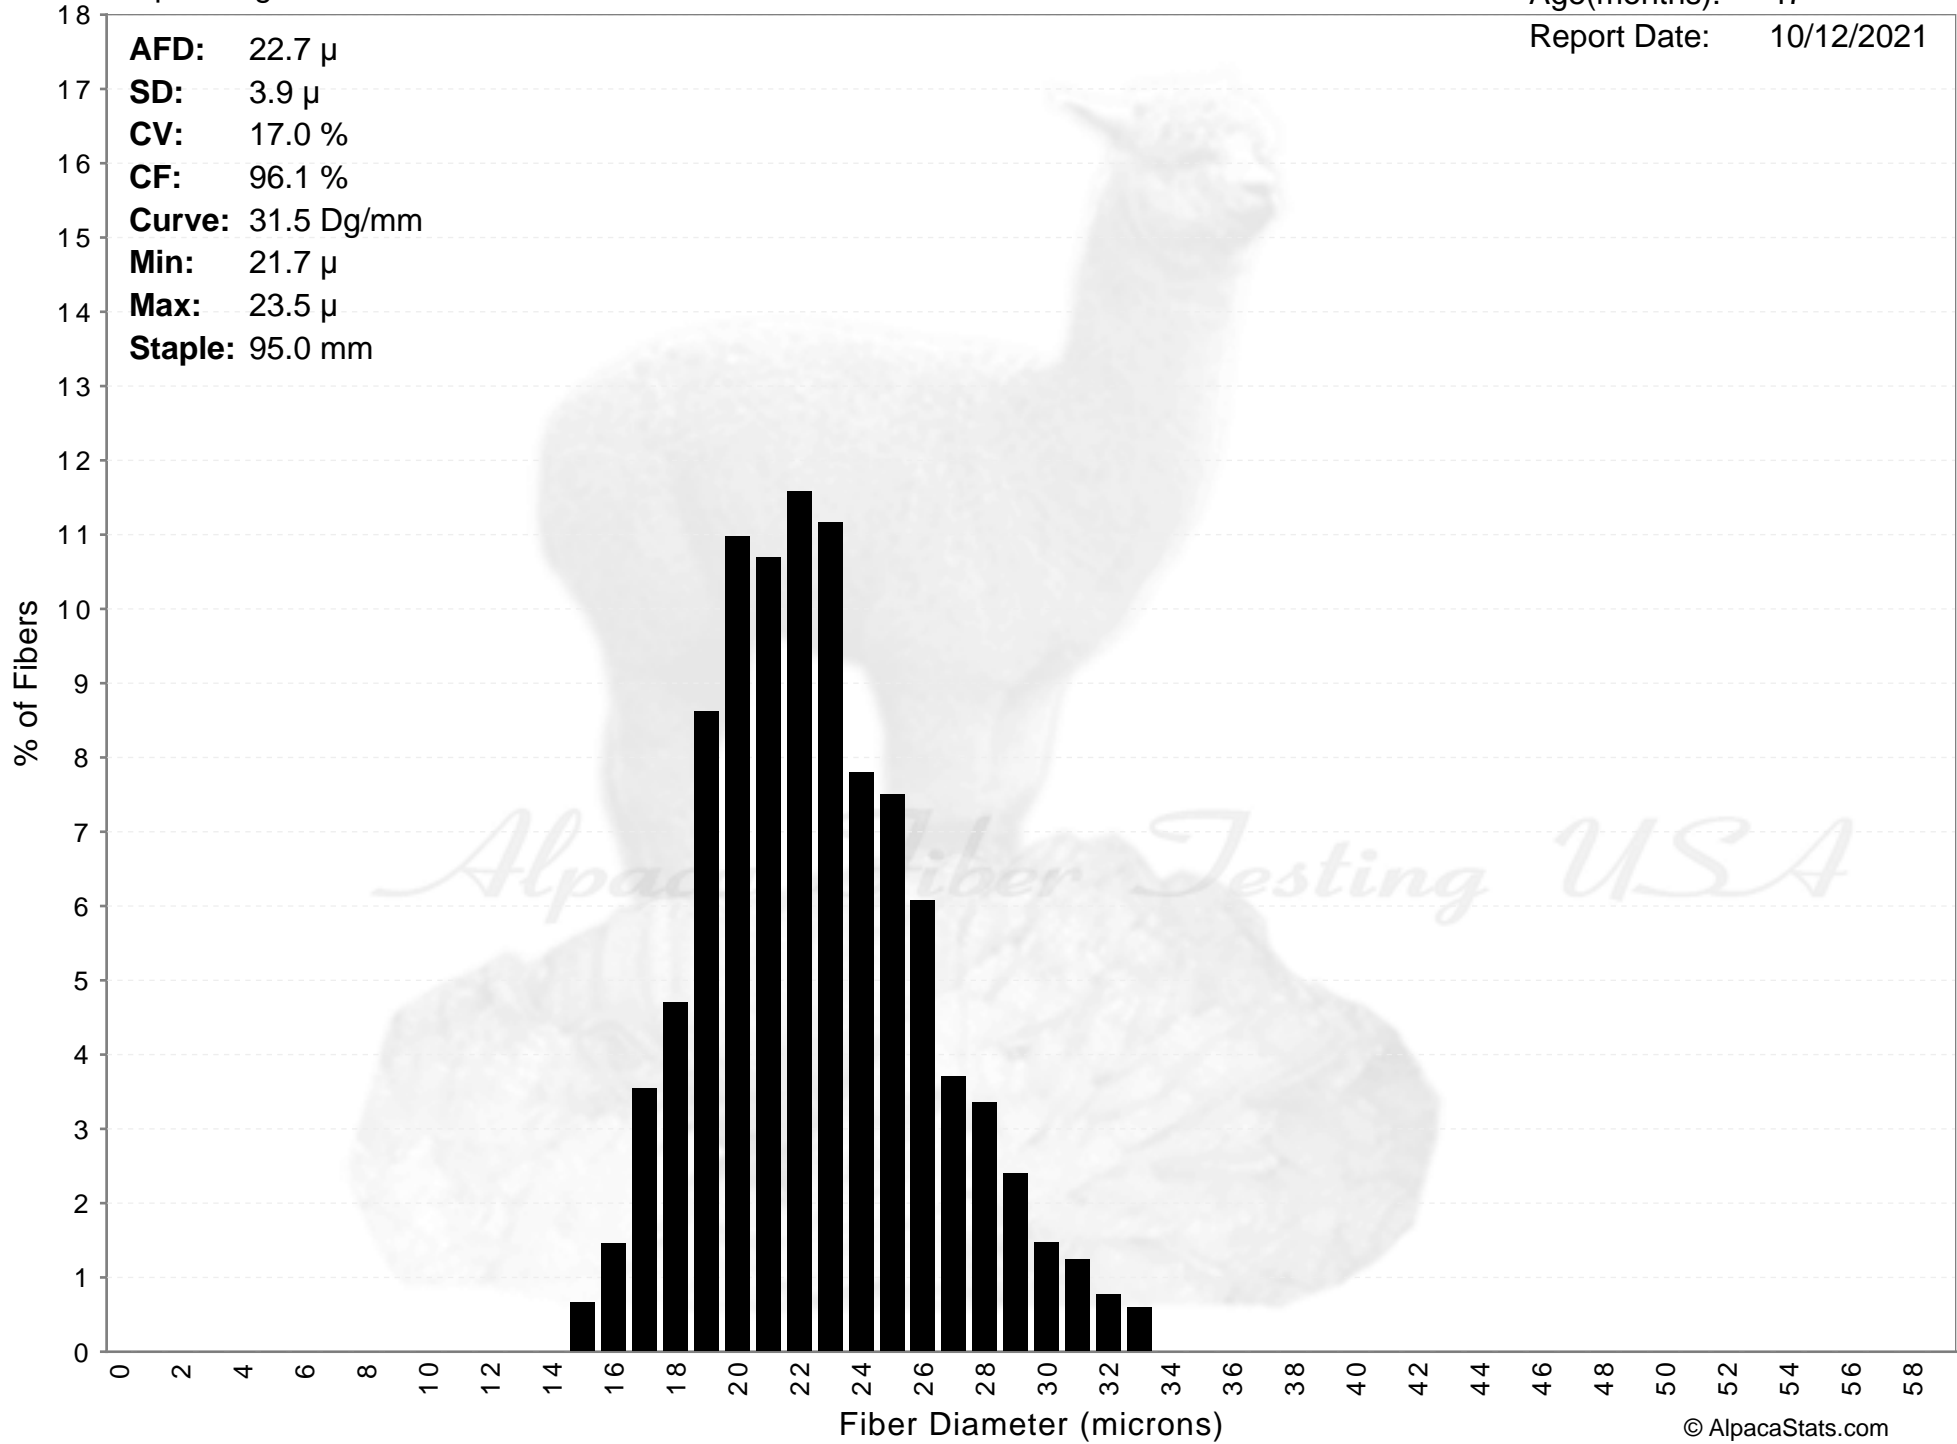

Maple Ridge Acres

MARIAH

Age(months): 47
Report Date: 10/12/2021

AFD: 22.7 μ
SD: 3.9 μ
CV: 17.0 %
CF: 96.1 %
Curve: 31.5 Dg/mm
Min: 21.7 μ
Max: 23.5 μ
Staple: 95.0 mm

Maple Ridge Acres

MARIAH

Age(months): 47

Report Date: 10/12/2021

AFD: 22.7 μ
SD: 3.9 μ
CV: 17.0 %
CF: 96.1 %
Curve: 31.5 Dg/mm
Min: 21.7 μ
Max: 23.5 μ
Staple: 95.0 mm

Alpaca Fiber Testing USA