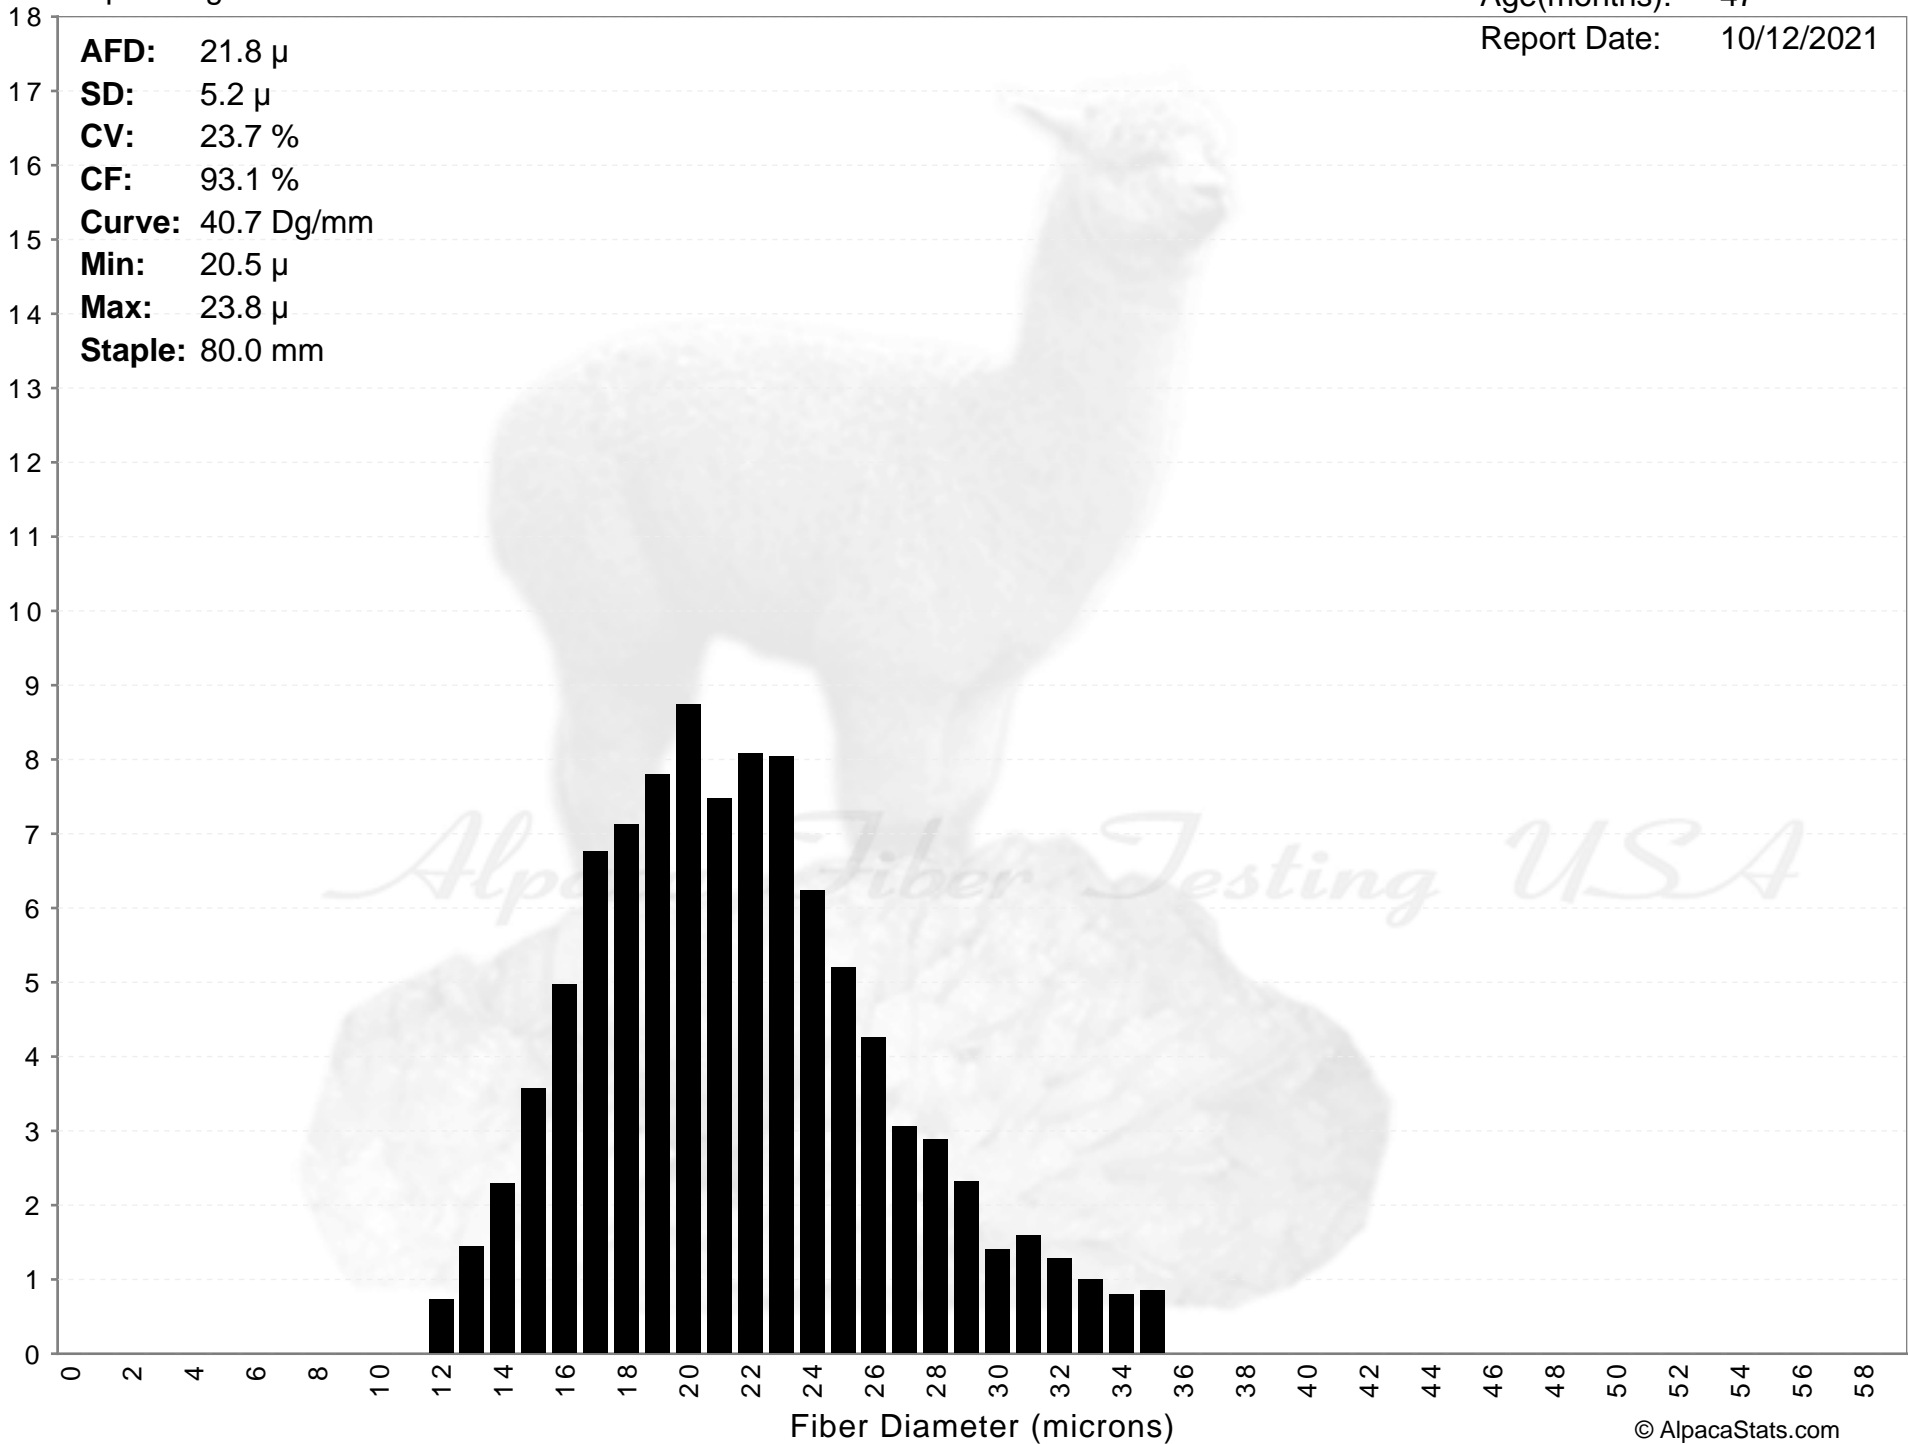

Maple Ridge Acres

SIERRENA

Age(months): 47
Report Date: 10/12/2021

AFD: 21.8 μ
SD: 5.2 μ
CV: 23.7 %
CF: 93.1 %
Curve: 40.7 Dg/mm
Min: 20.5 μ
Max: 23.8 μ
Staple: 80.0 mm

% of Fibers

Alpaca Fiber Testing USA

Maple Ridge Acres

SIERRENA

Age(months): 47
Report Date: 10/12/2021

AFD: 21.8 μ
SD: 5.2 μ
CV: 23.7 %
CF: 93.1 %
Curve: 40.7 Dg/mm
Min: 20.5 μ
Max: 23.8 μ
Staple: 80.0 mm