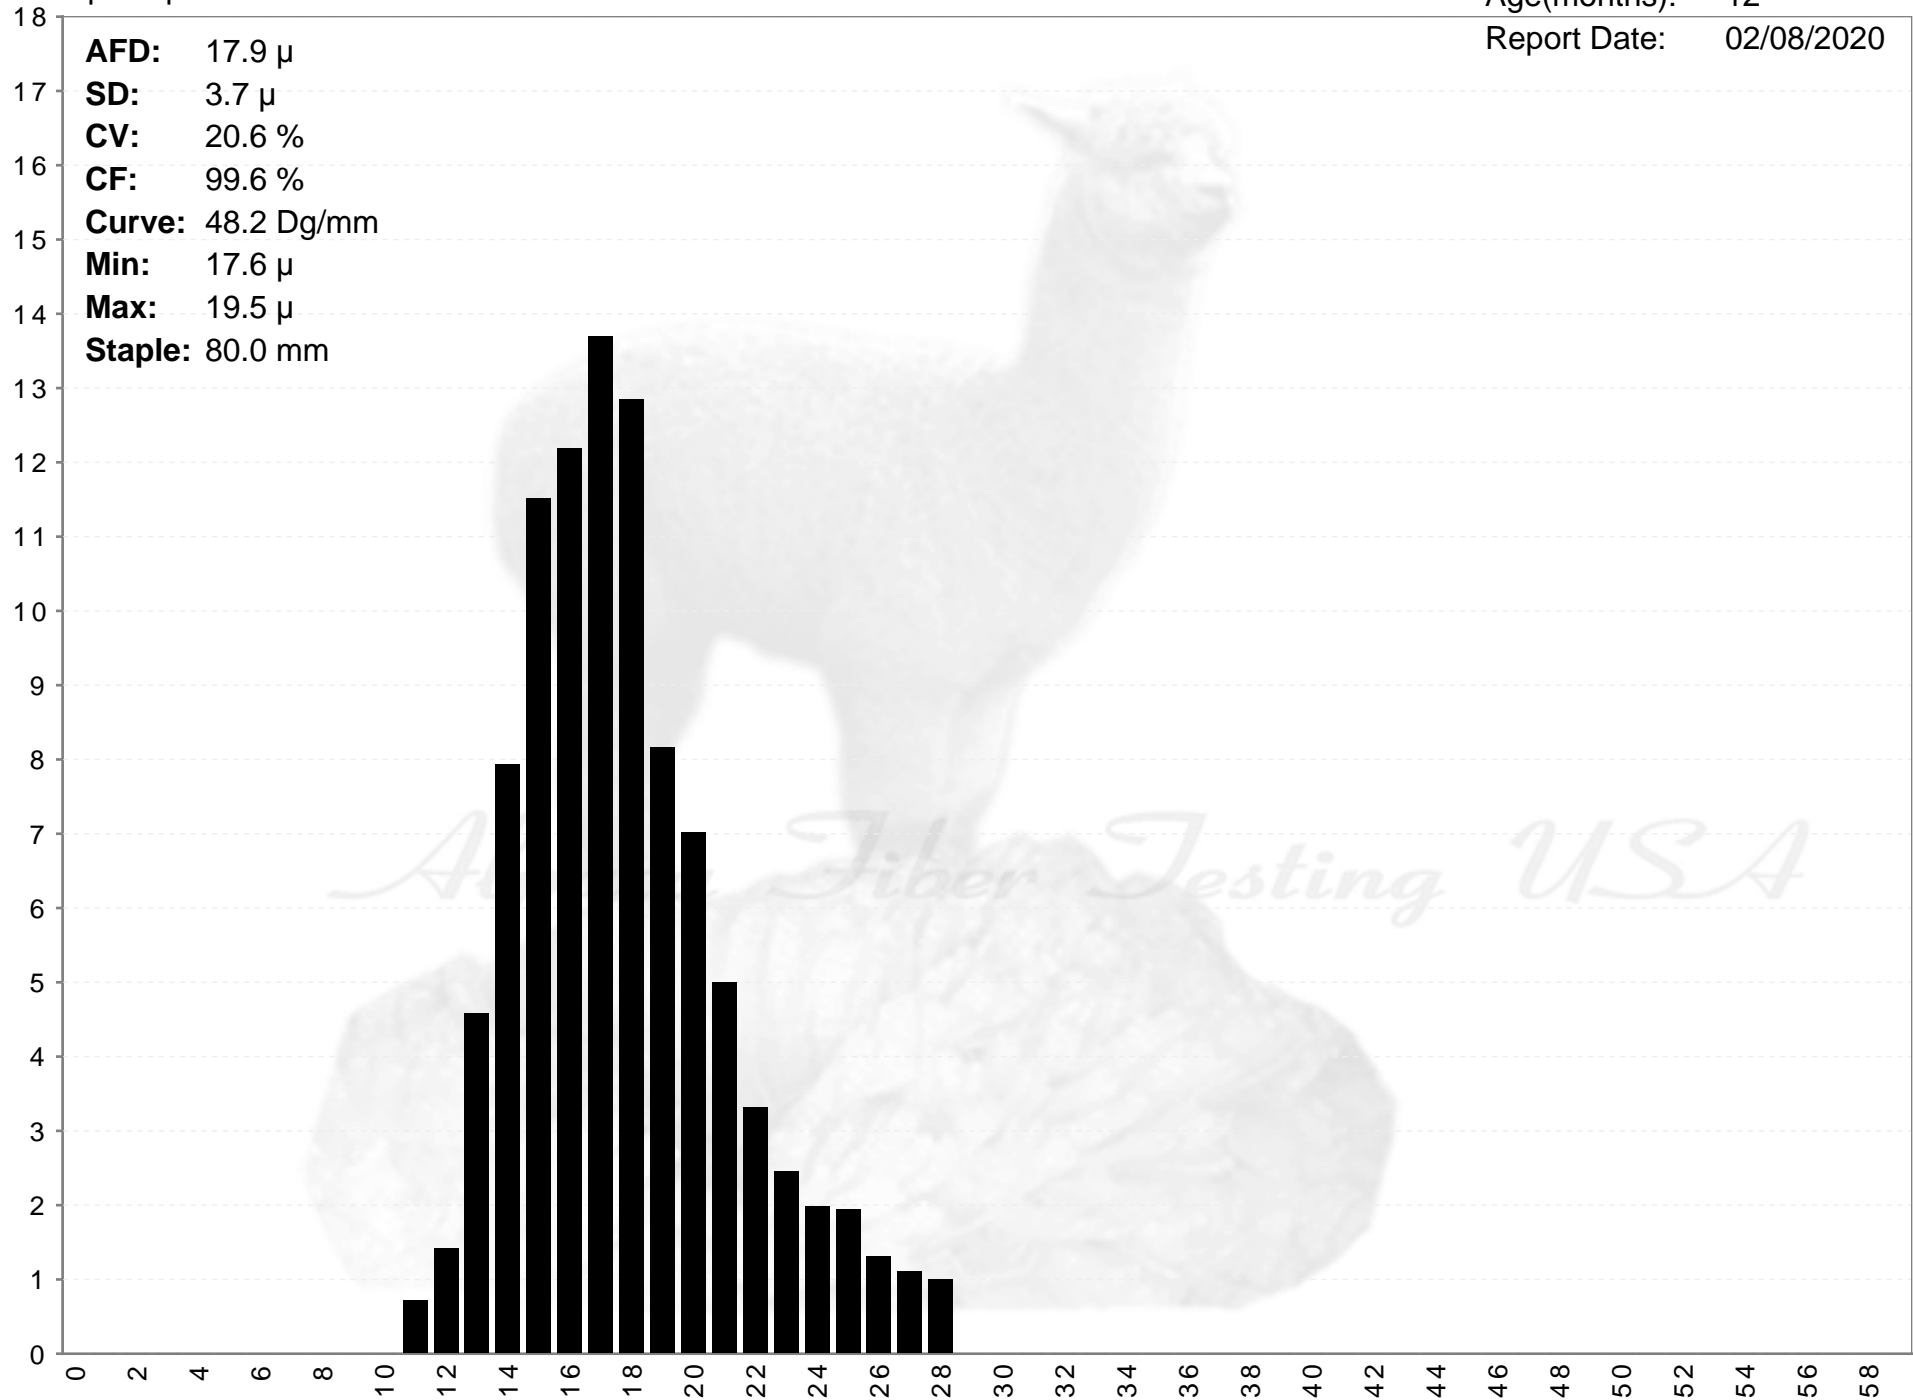

Epic Alpacas

MONTROSE

Age(months): 12
Report Date: 02/08/2020

AFD: 17.9 μ
SD: 3.7 μ
CV: 20.6 %
CF: 99.6 %
Curve: 48.2 Dg/mm
Min: 17.6 μ
Max: 19.5 μ
Staple: 80.0 mm

% of Fibers

Fiber Diameter (microns)

Epic Alpacas

MONTROSE

Age(months): 12

Report Date: 02/08/2020

AFD: 17.9 μ
SD: 3.7 μ
CV: 20.6 %
CF: 99.6 %
Curve: 48.2 Dg/mm
Min: 17.6 μ
Max: 19.5 μ
Staple: 80.0 mm