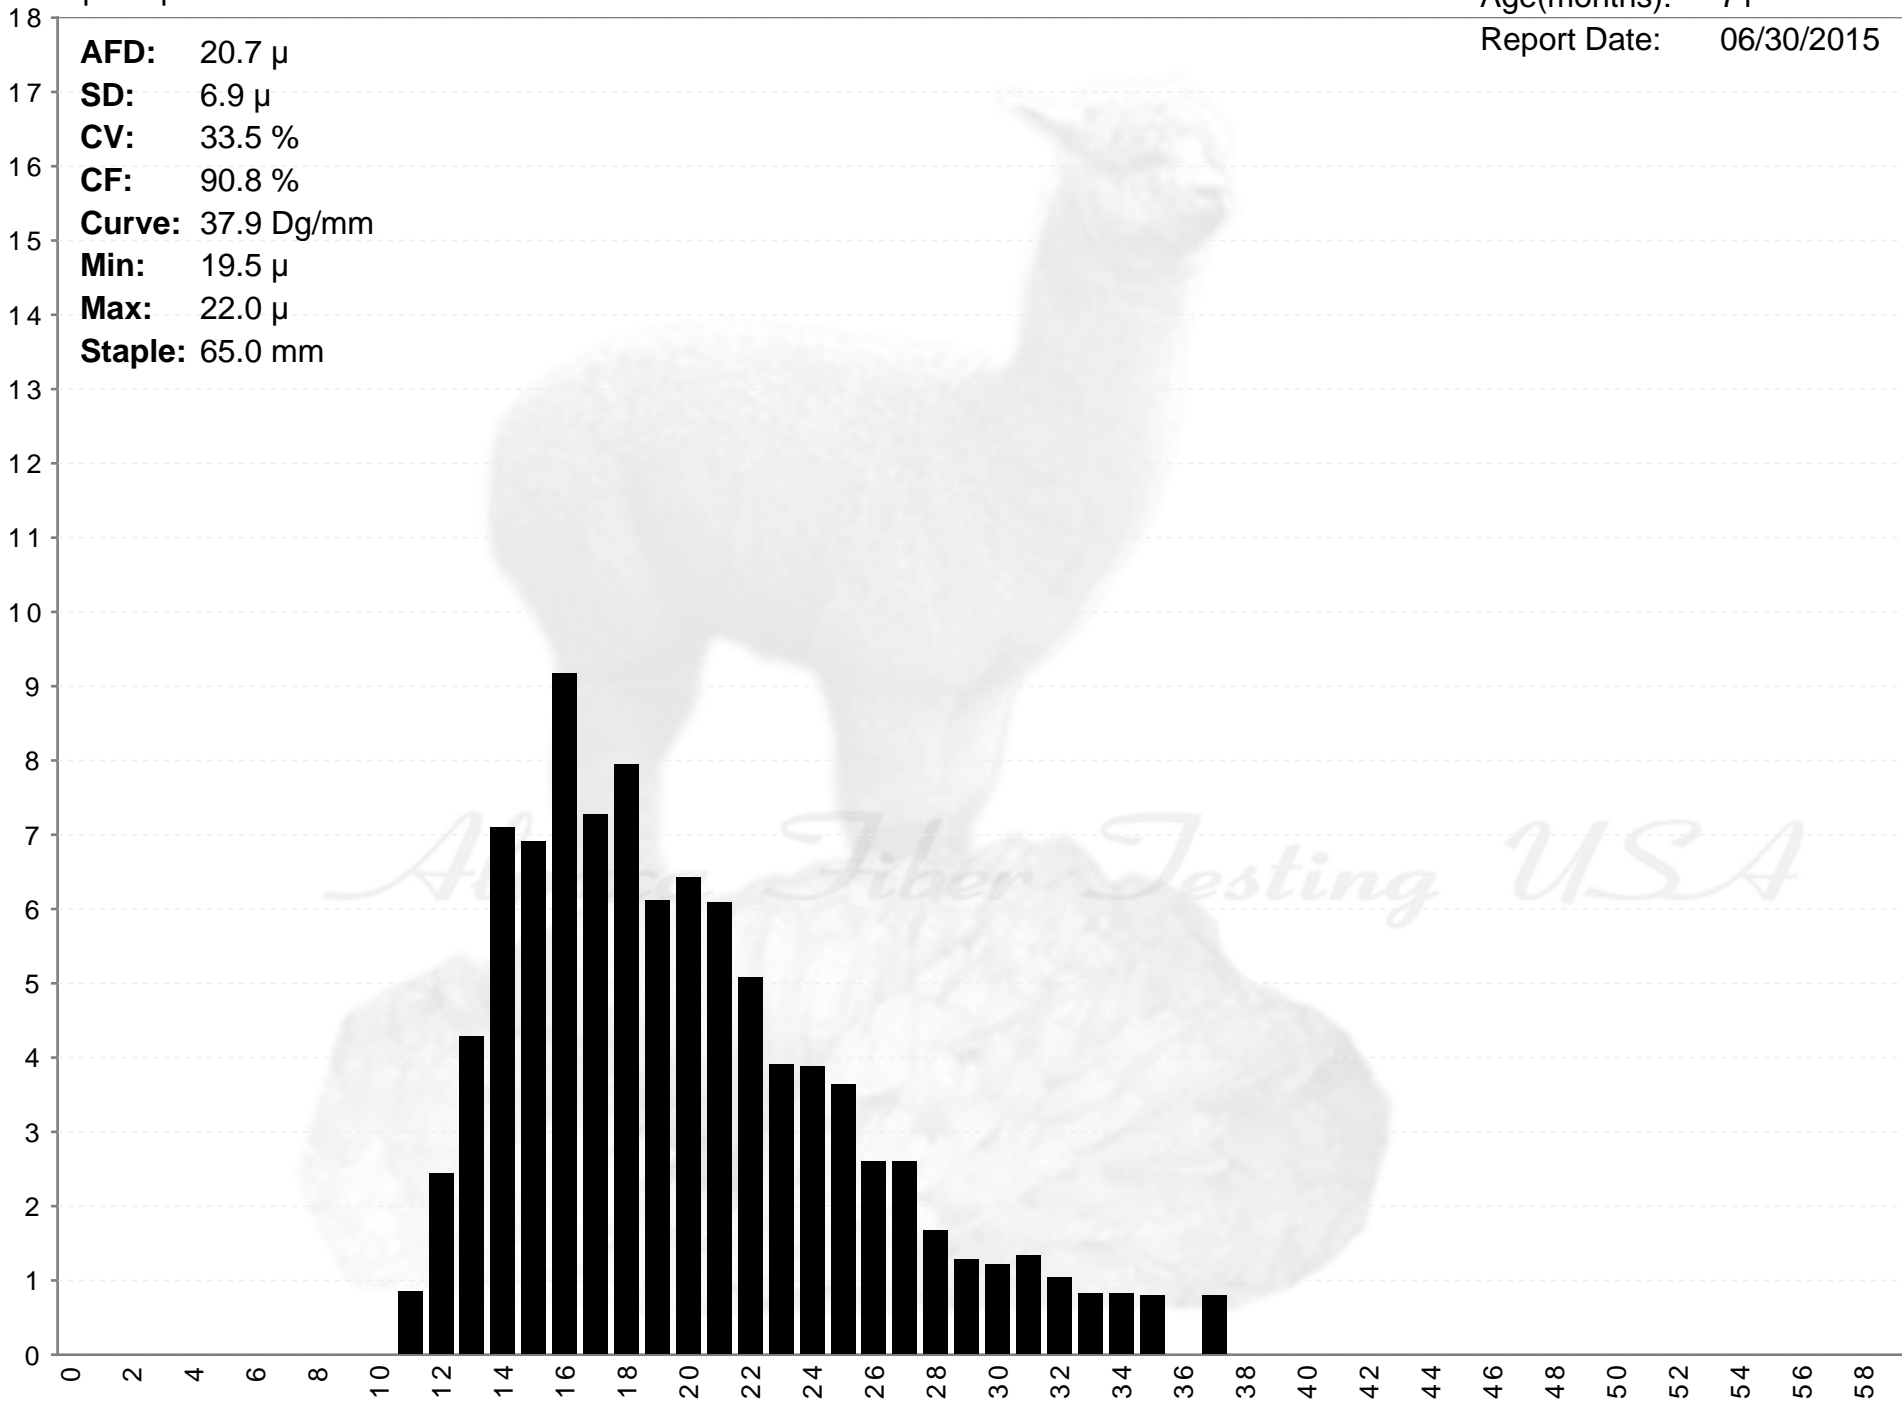

Epic Alpacas

MIDNIGHT'S MYS-TIC

Age(months): 71
Report Date: 06/30/2015

AFD: 20.7 μ
SD: 6.9 μ
CV: 33.5 %
CF: 90.8 %
Curve: 37.9 Dg/mm
Min: 19.5 μ
Max: 22.0 μ
Staple: 65.0 mm

% of Fibers

Alpaca Fiber Testing USA

Fiber Diameter (microns)

MIDNIGHT'S MYS-TIC

AFD: 20.7 μ
SD: 6.9 μ
CV: 33.5 %
CF: 90.8 %
Curve: 37.9 Dg/mm
Min: 19.5 μ
Max: 22.0 μ
Staple: 65.0 mm