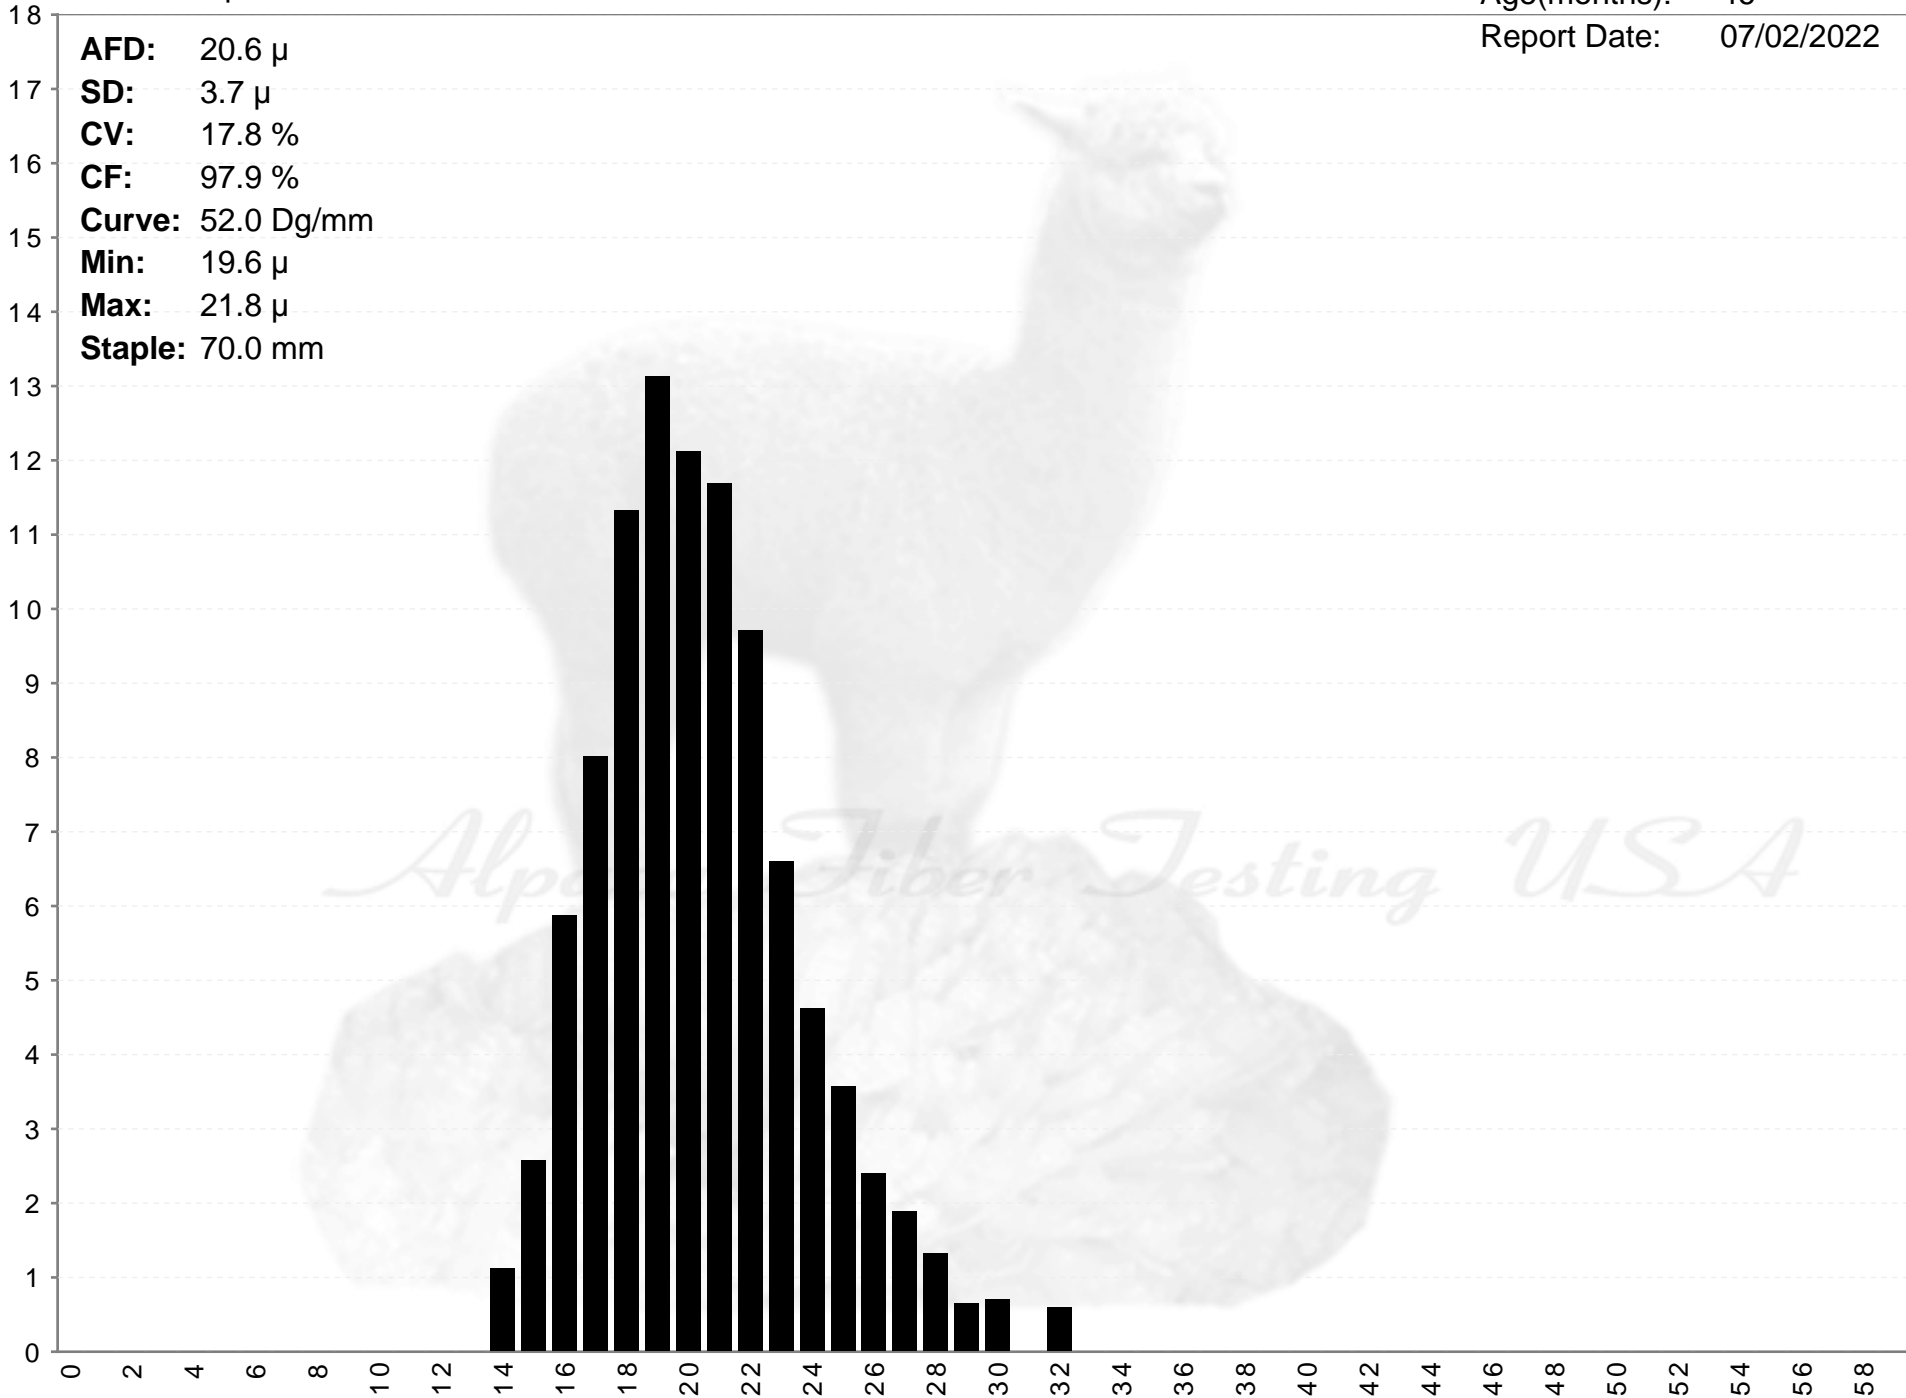

Brewster Alpacas

HAYLS BREW

Age(months): 46
Report Date: 07/02/2022

AFD: 20.6 μ
SD: 3.7 μ
CV: 17.8 %
CF: 97.9 %
Curve: 52.0 Dg/mm
Min: 19.6 μ
Max: 21.8 μ
Staple: 70.0 mm

% of Fibers

Alpaca Fiber Testing USA

Fiber Diameter (microns)