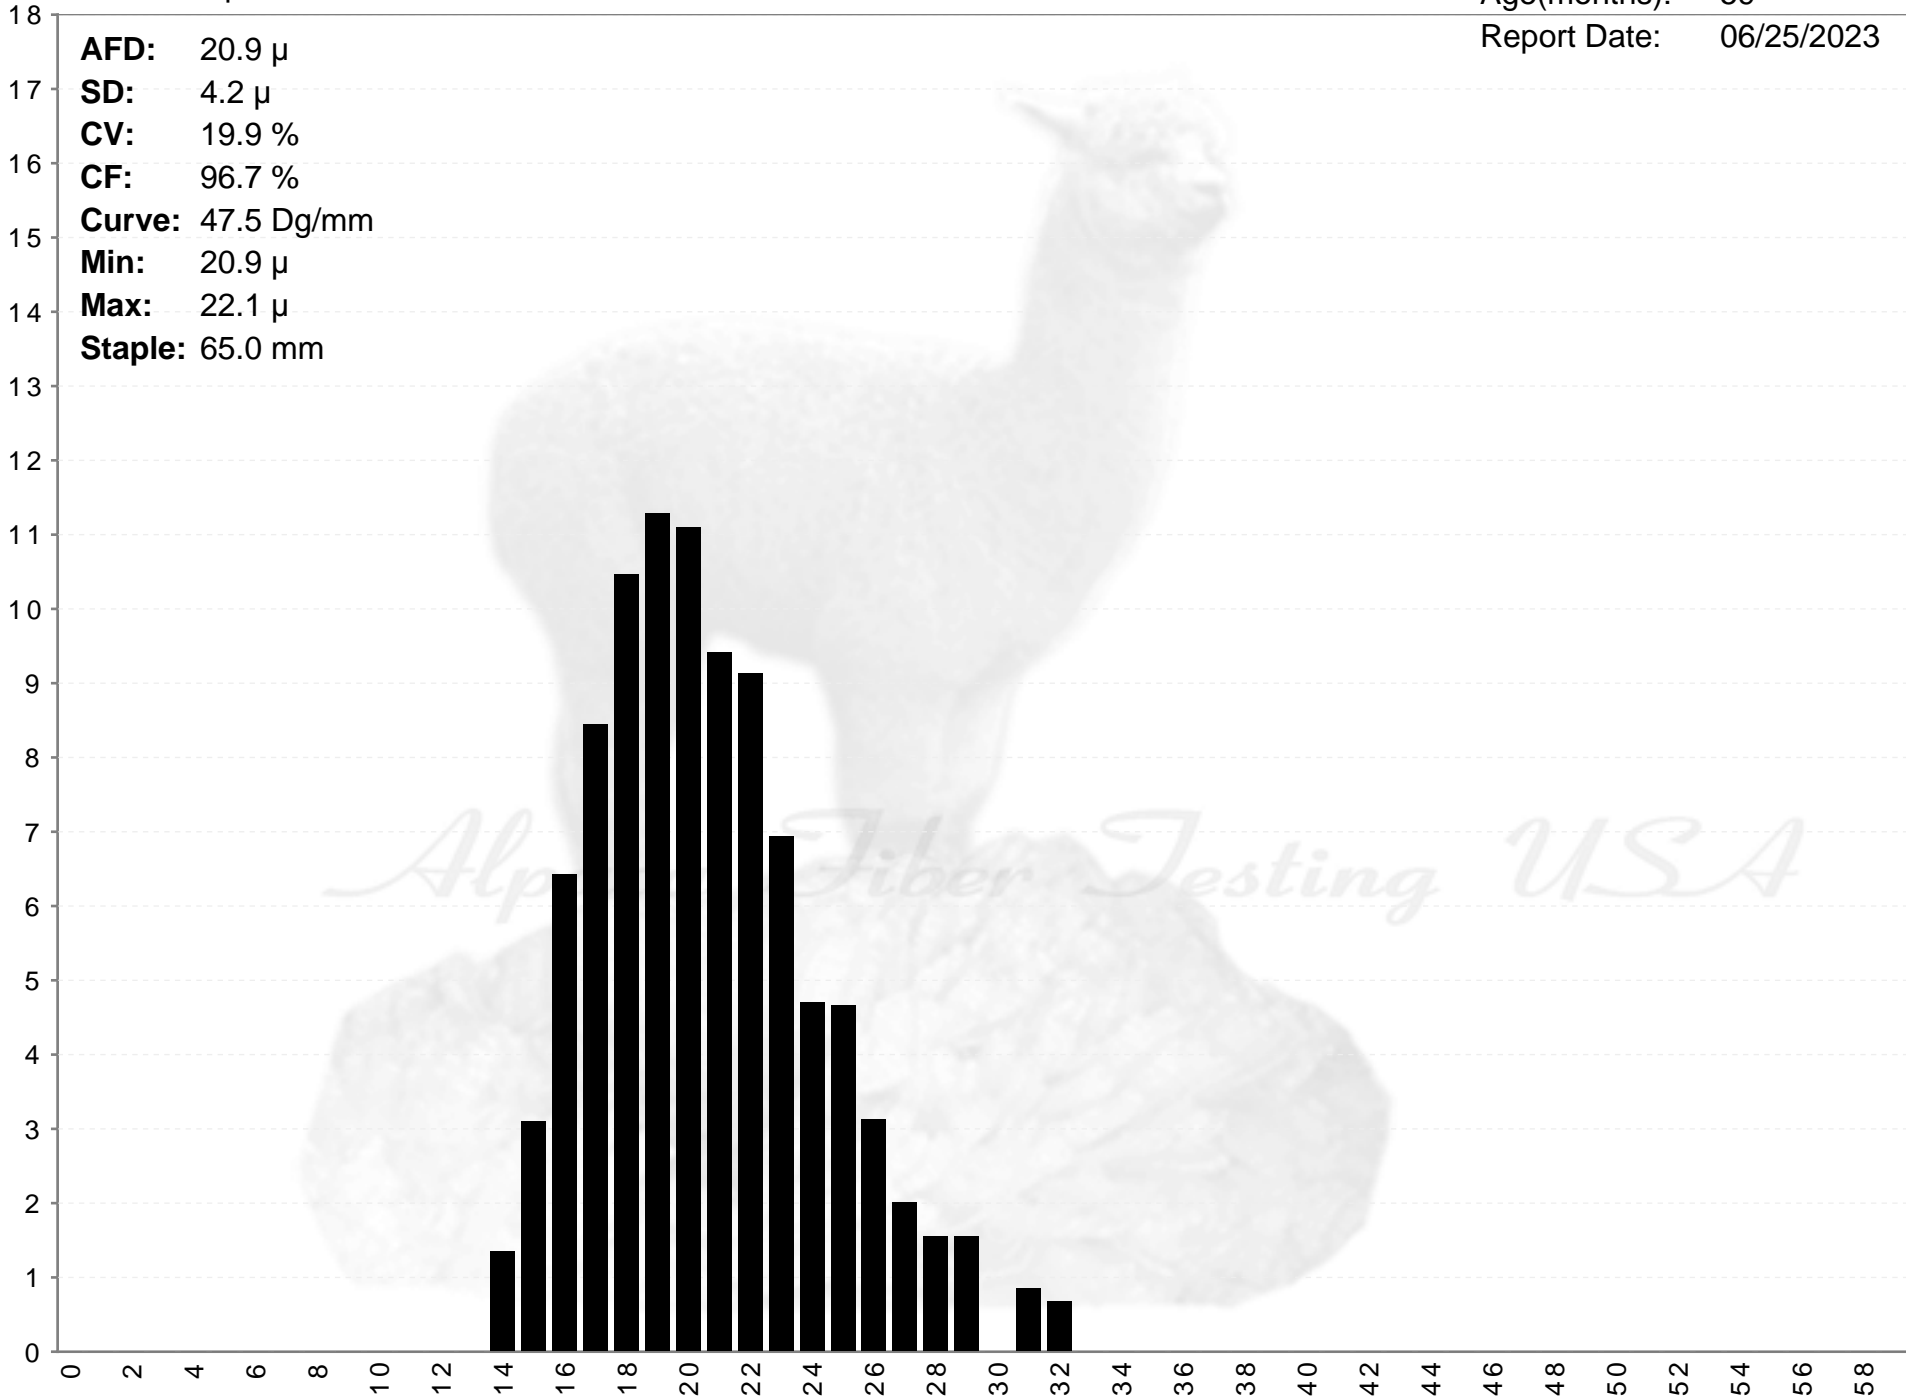

Brewster Alpacas

ROSIE BREW

Age(months): 59
Report Date: 06/25/2023

AFD: 20.9 μ
SD: 4.2 μ
CV: 19.9 %
CF: 96.7 %
Curve: 47.5 Dg/mm
Min: 20.9 μ
Max: 22.1 μ
Staple: 65.0 mm

% of Fibers

Alpaca Fiber Testing USA

Fiber Diameter (microns)