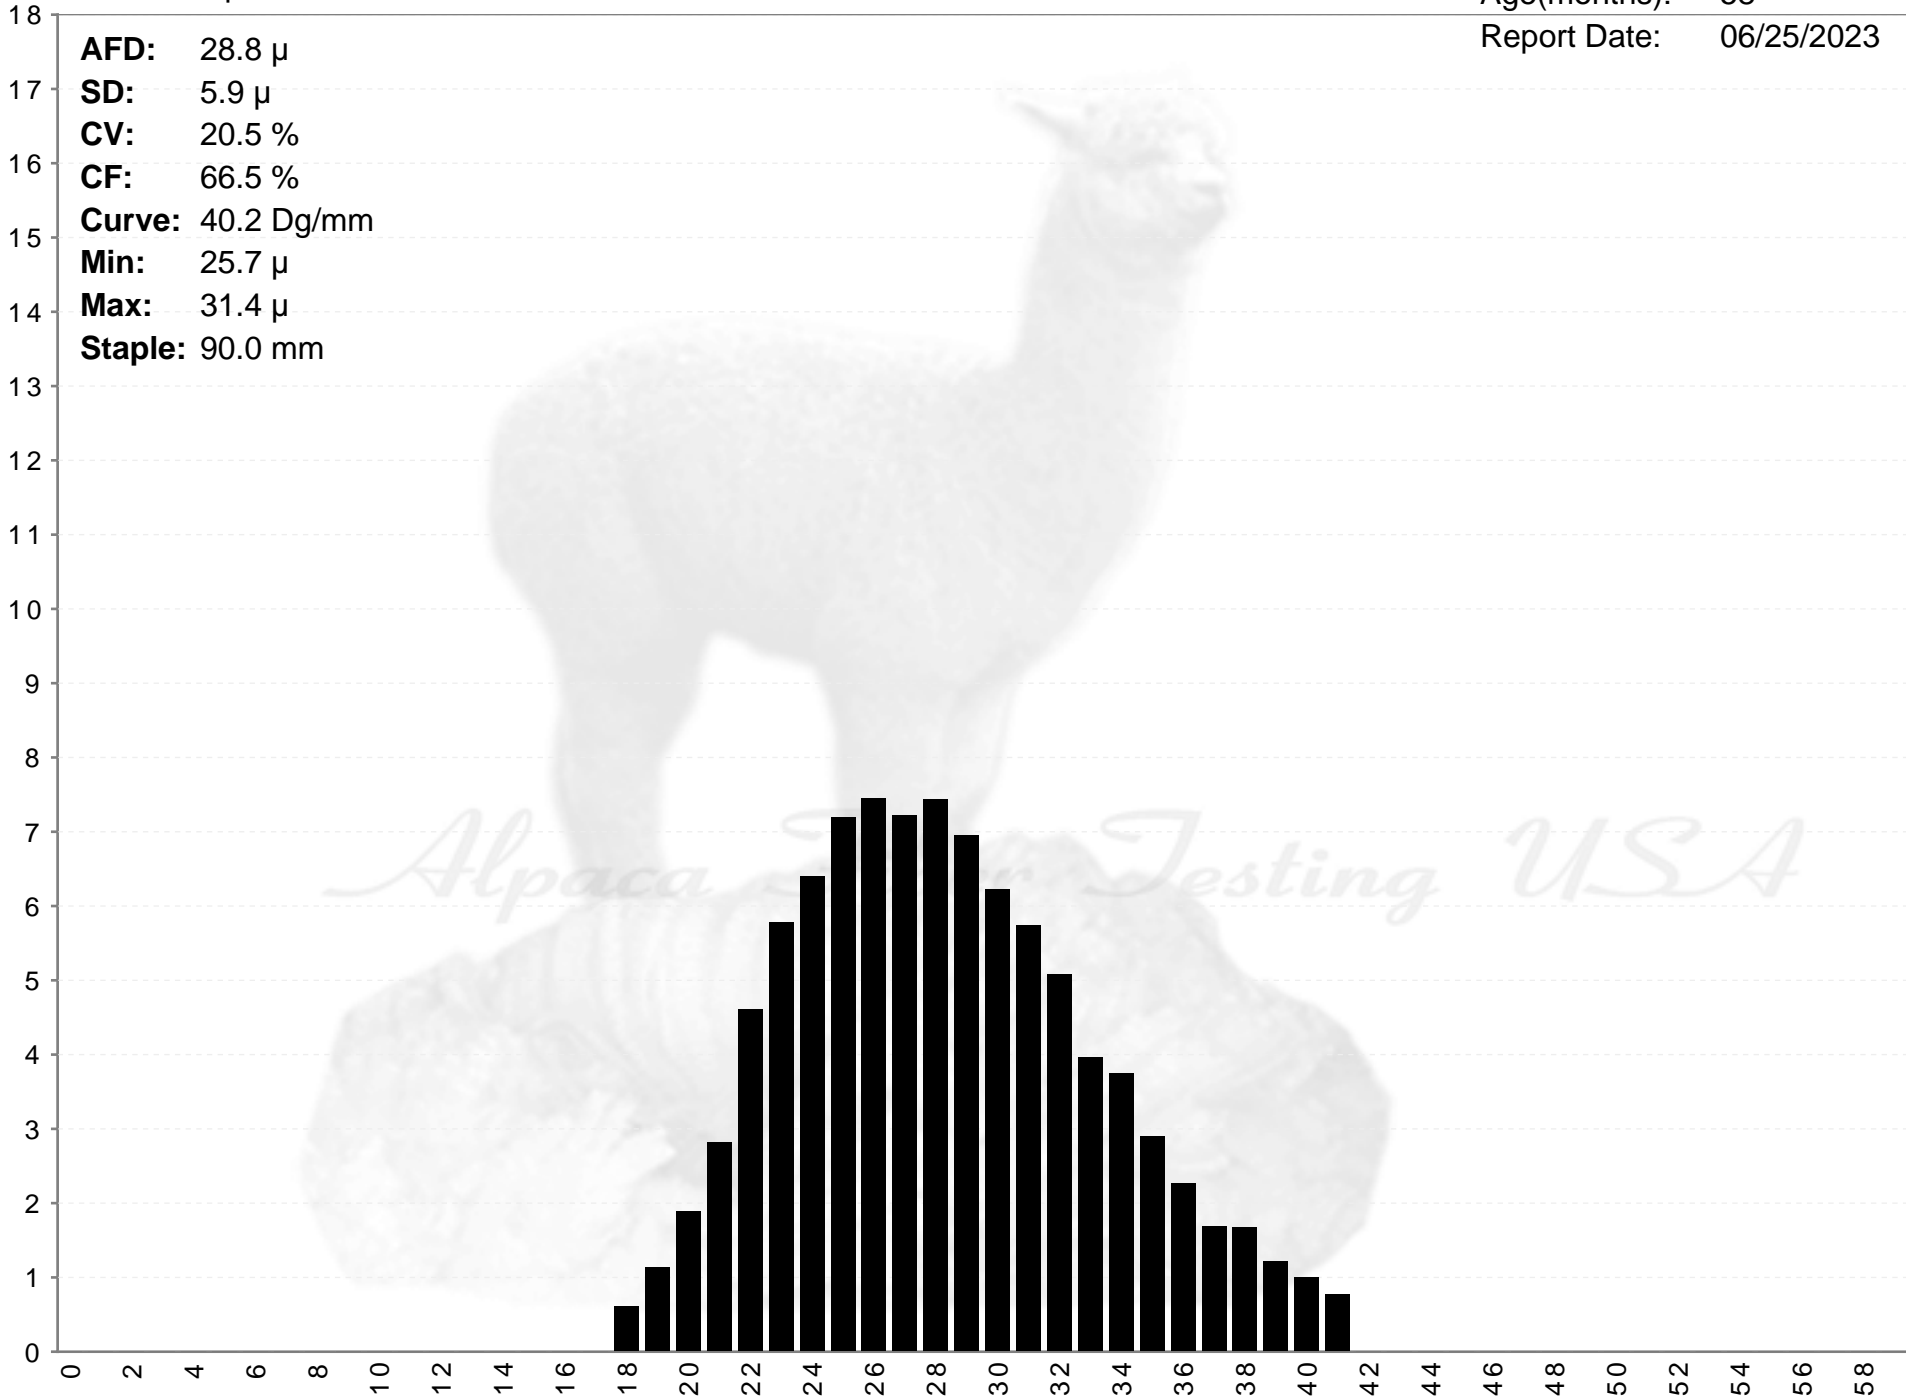

Brewster Alpacas

COPPER BREW

Age(months): 58
Report Date: 06/25/2023

AFD: 28.8 μ
SD: 5.9 μ
CV: 20.5 %
CF: 66.5 %
Curve: 40.2 Dg/mm
Min: 25.7 μ
Max: 31.4 μ
Staple: 90.0 mm

% of Fibers

Alpaca Stats Testing USA

Fiber Diameter (microns)