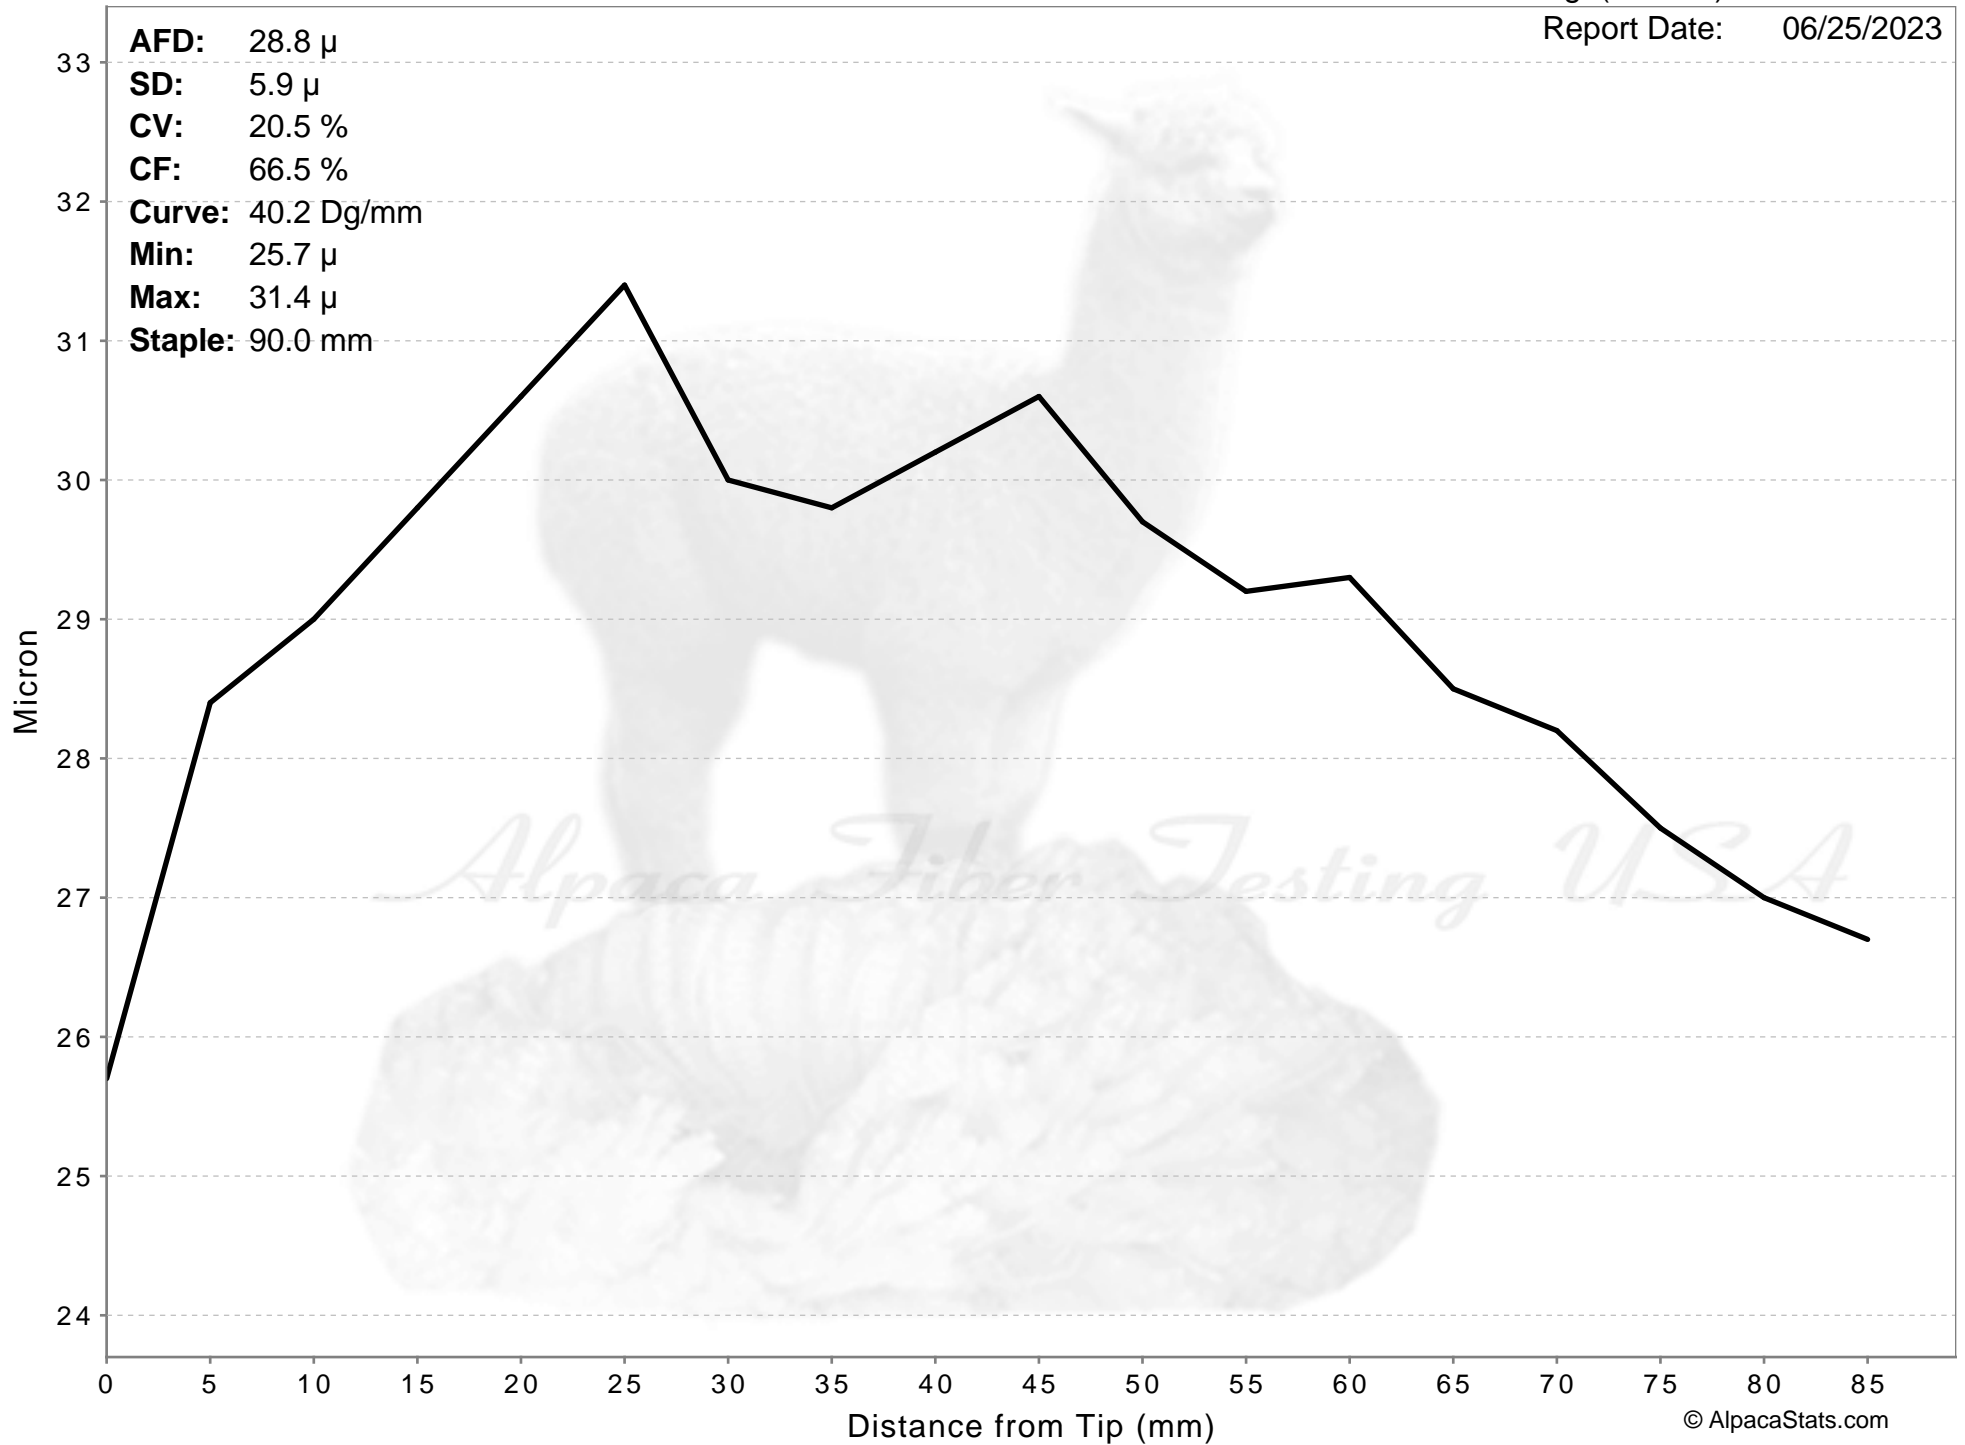

# COPPER BREW

Age(months): 58  
Report Date: 06/25/2023

**AFD:** 28.8  $\mu$   
**SD:** 5.9  $\mu$   
**CV:** 20.5 %  
**CF:** 66.5 %  
**Curve:** 40.2 Dg/mm  
**Min:** 25.7  $\mu$   
**Max:** 31.4  $\mu$   
**Staple:** 90.0 mm

% of Fibers

*Alpaca Stats Testing USA*

Fiber Diameter (microns)

# COPPER BREW

**AFD:** 28.8  $\mu$   
**SD:** 5.9  $\mu$   
**CV:** 20.5 %  
**CF:** 66.5 %  
**Curve:** 40.2 Dg/mm  
**Min:** 25.7  $\mu$   
**Max:** 31.4  $\mu$   
**Staple:** 90.0 mm

*Alpaca Fiber Testing USA*