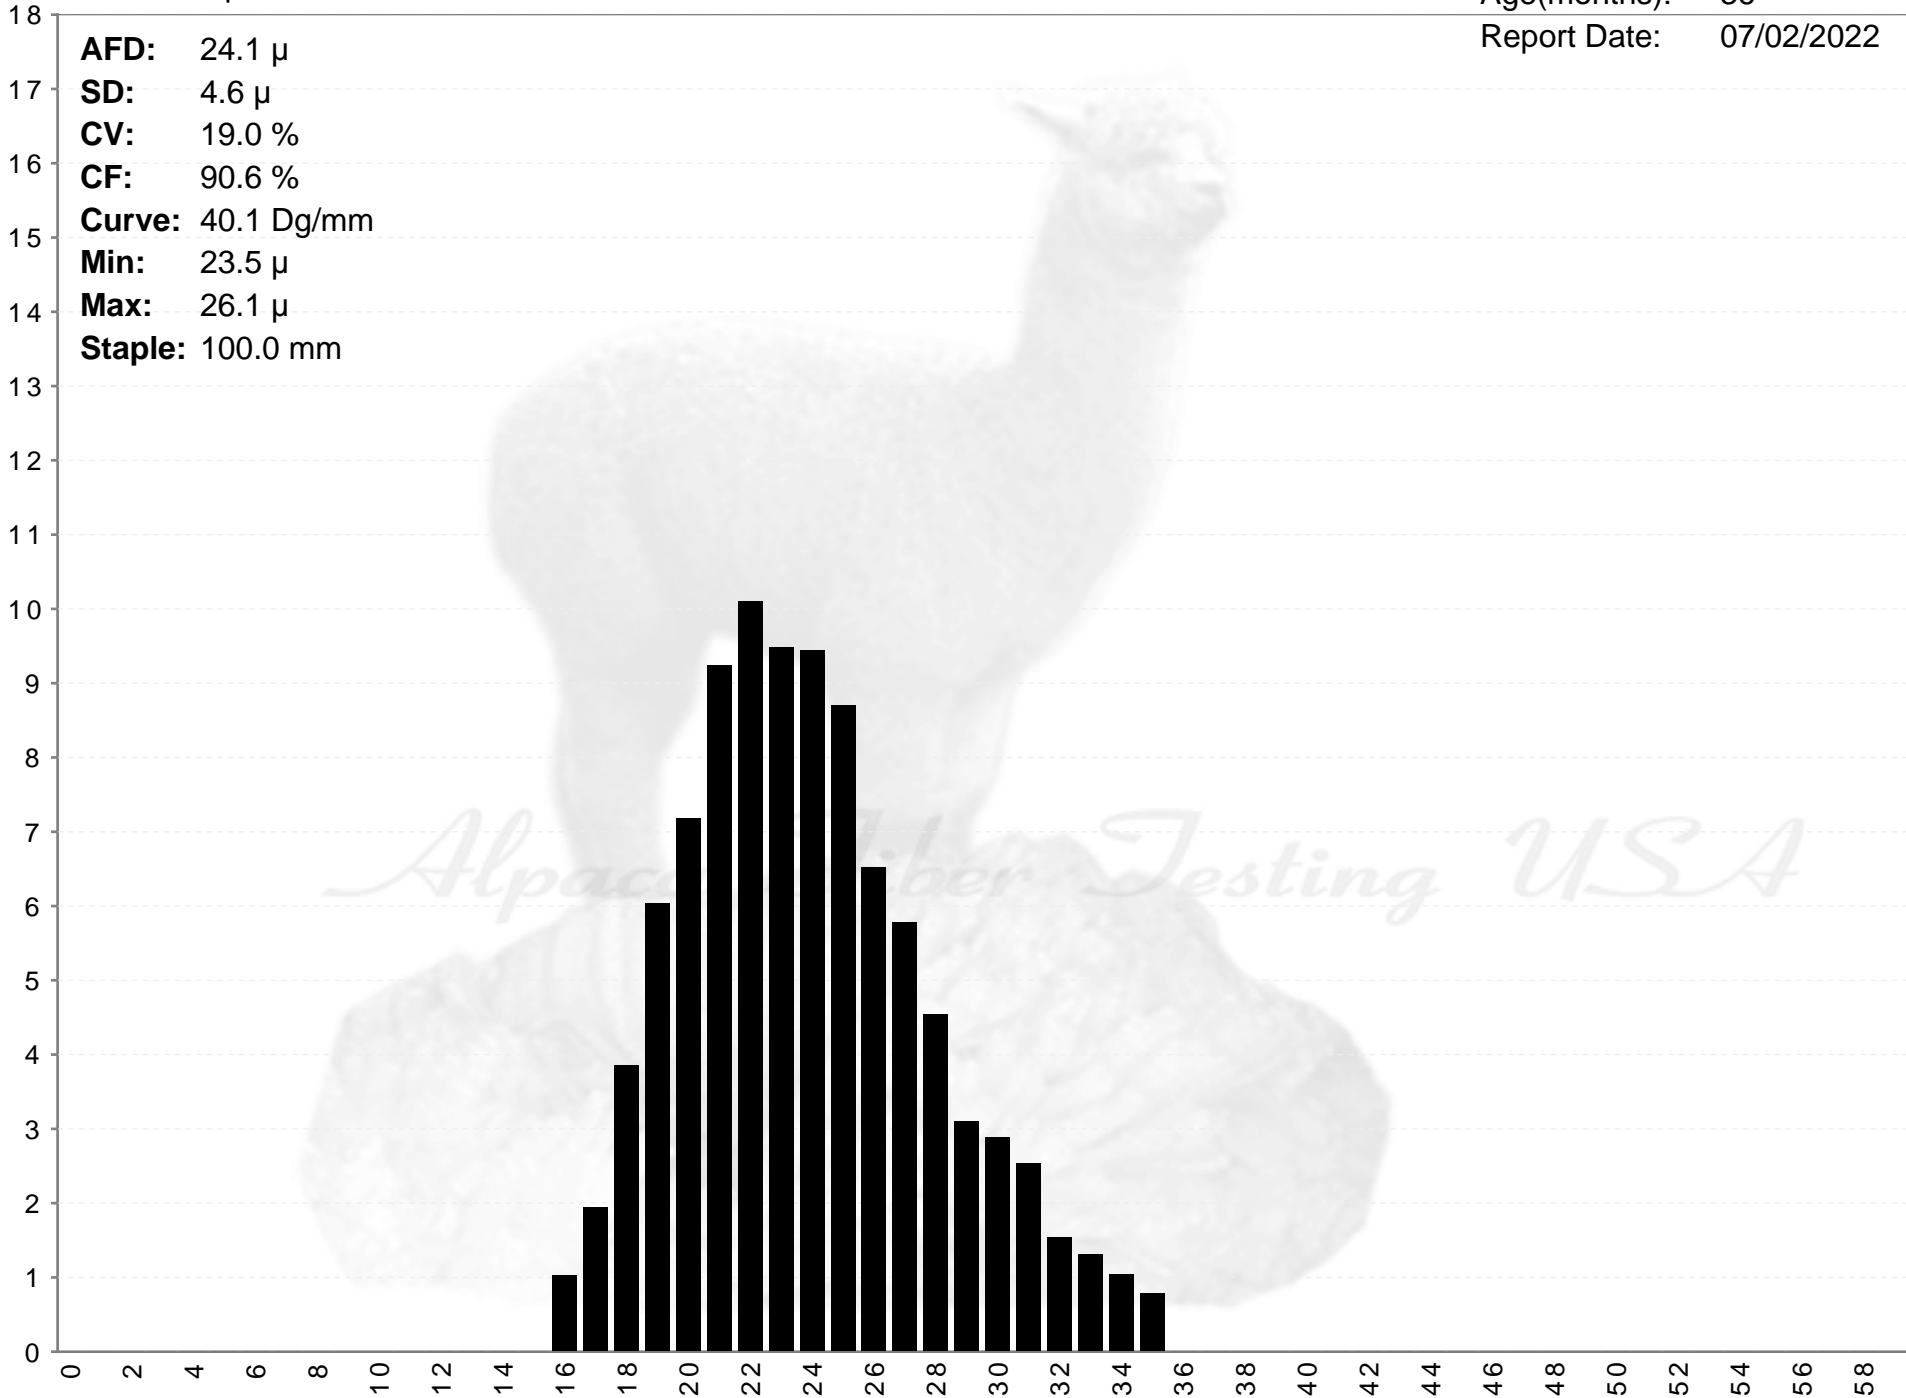

Brewster Alpacas

ELFIE BREW

Age(months): 36
Report Date: 07/02/2022

AFD: 24.1 μ
SD: 4.6 μ
CV: 19.0 %
CF: 90.6 %
Curve: 40.1 Dg/mm
Min: 23.5 μ
Max: 26.1 μ
Staple: 100.0 mm

% of Fibers

Alpaca Fiber Testing USA

Fiber Diameter (microns)