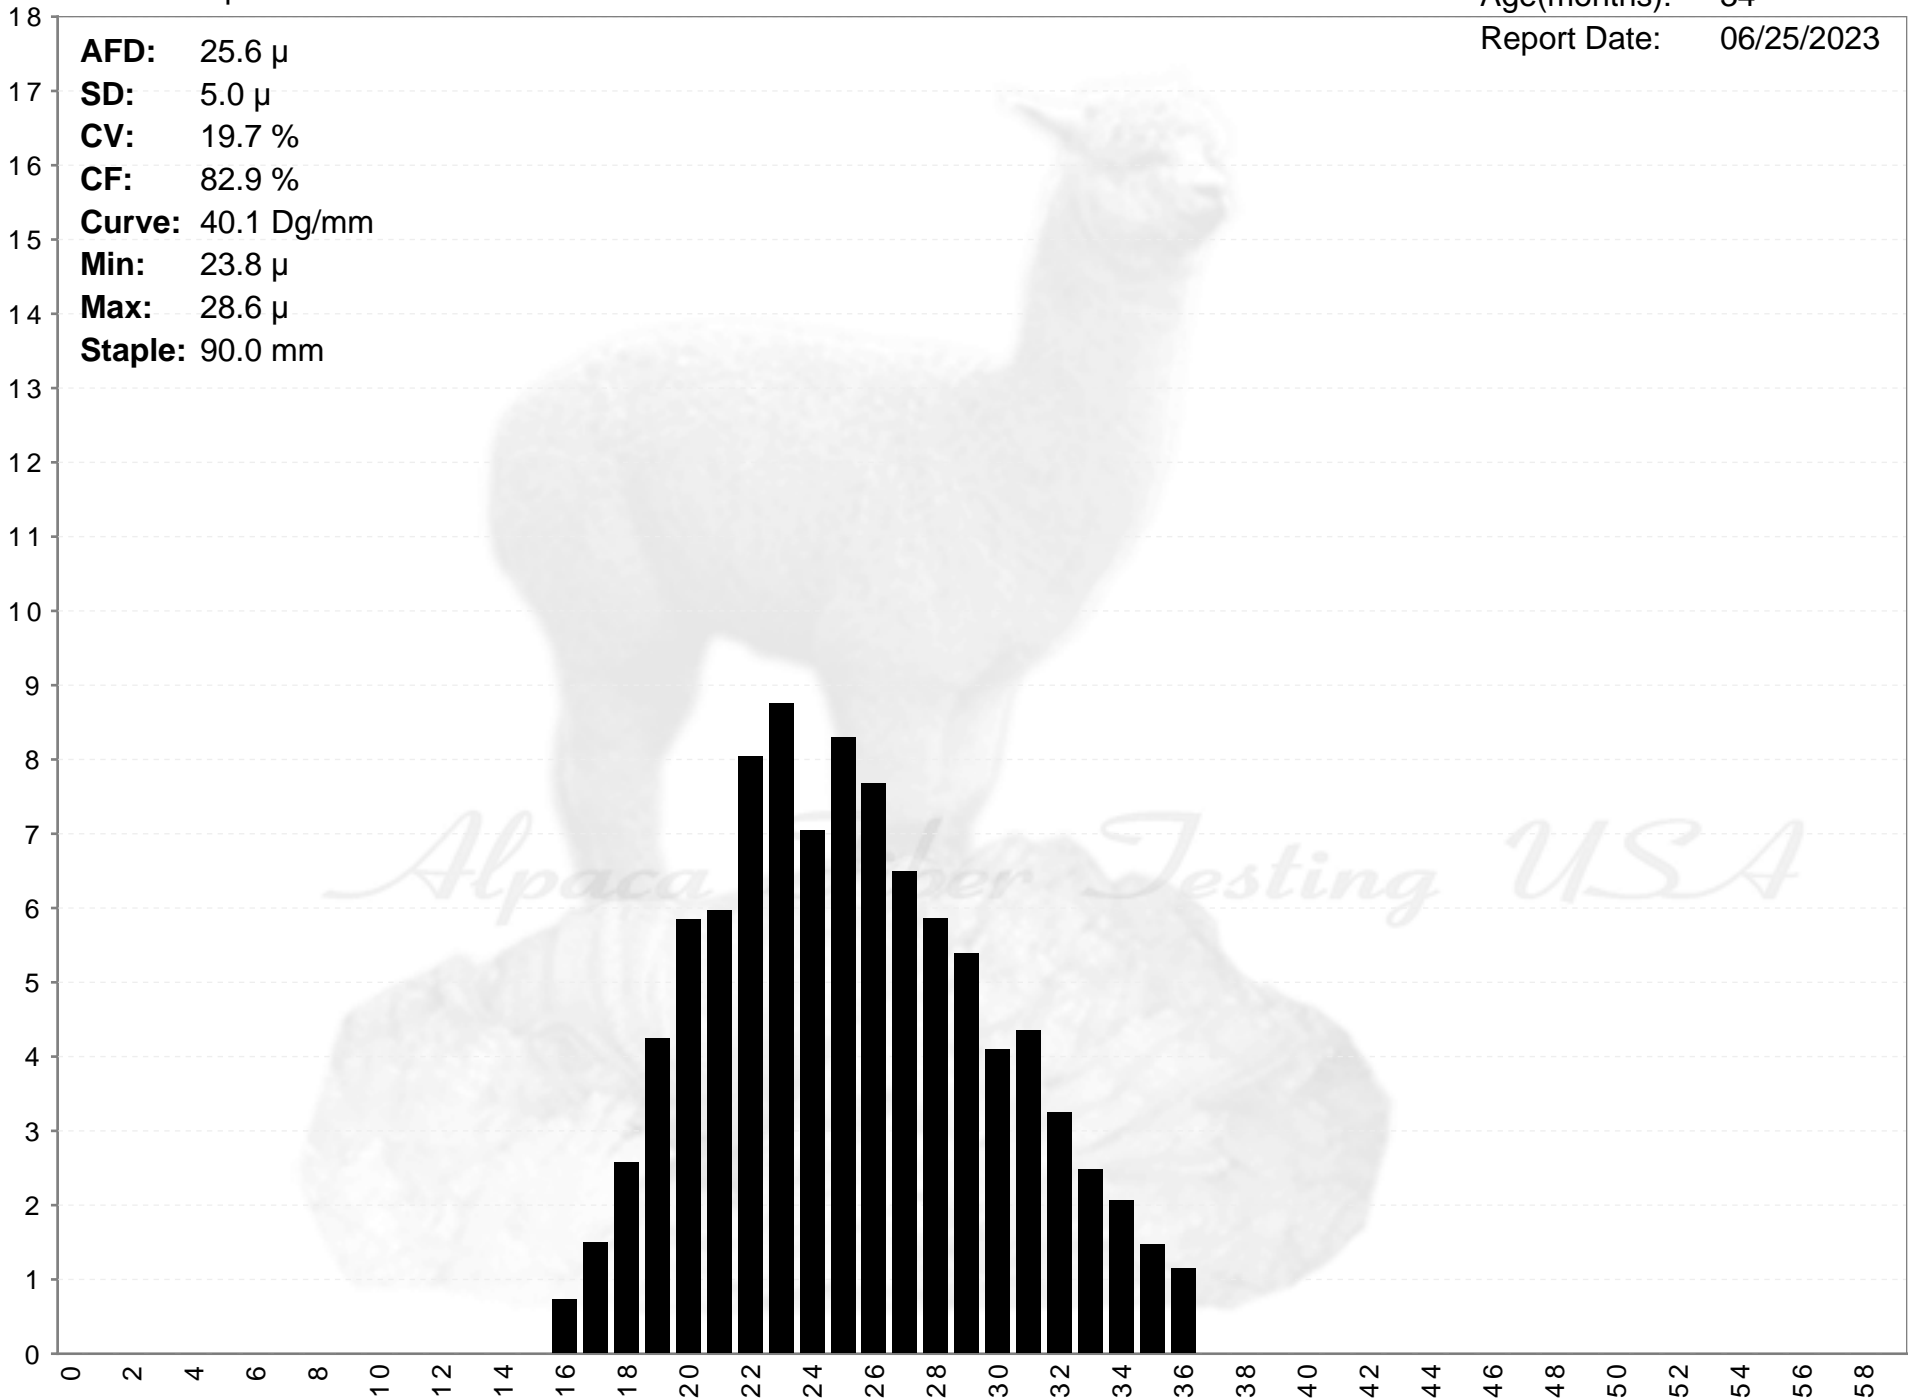

Brewster Alpacas

RESEMBLANCE BREW

Age(months): 34
Report Date: 06/25/2023

AFD: 25.6 μ
SD: 5.0 μ
CV: 19.7 %
CF: 82.9 %
Curve: 40.1 Dg/mm
Min: 23.8 μ
Max: 28.6 μ
Staple: 90.0 mm

% of Fibers

Alpaca Fiber Testing USA

Fiber Diameter (microns)