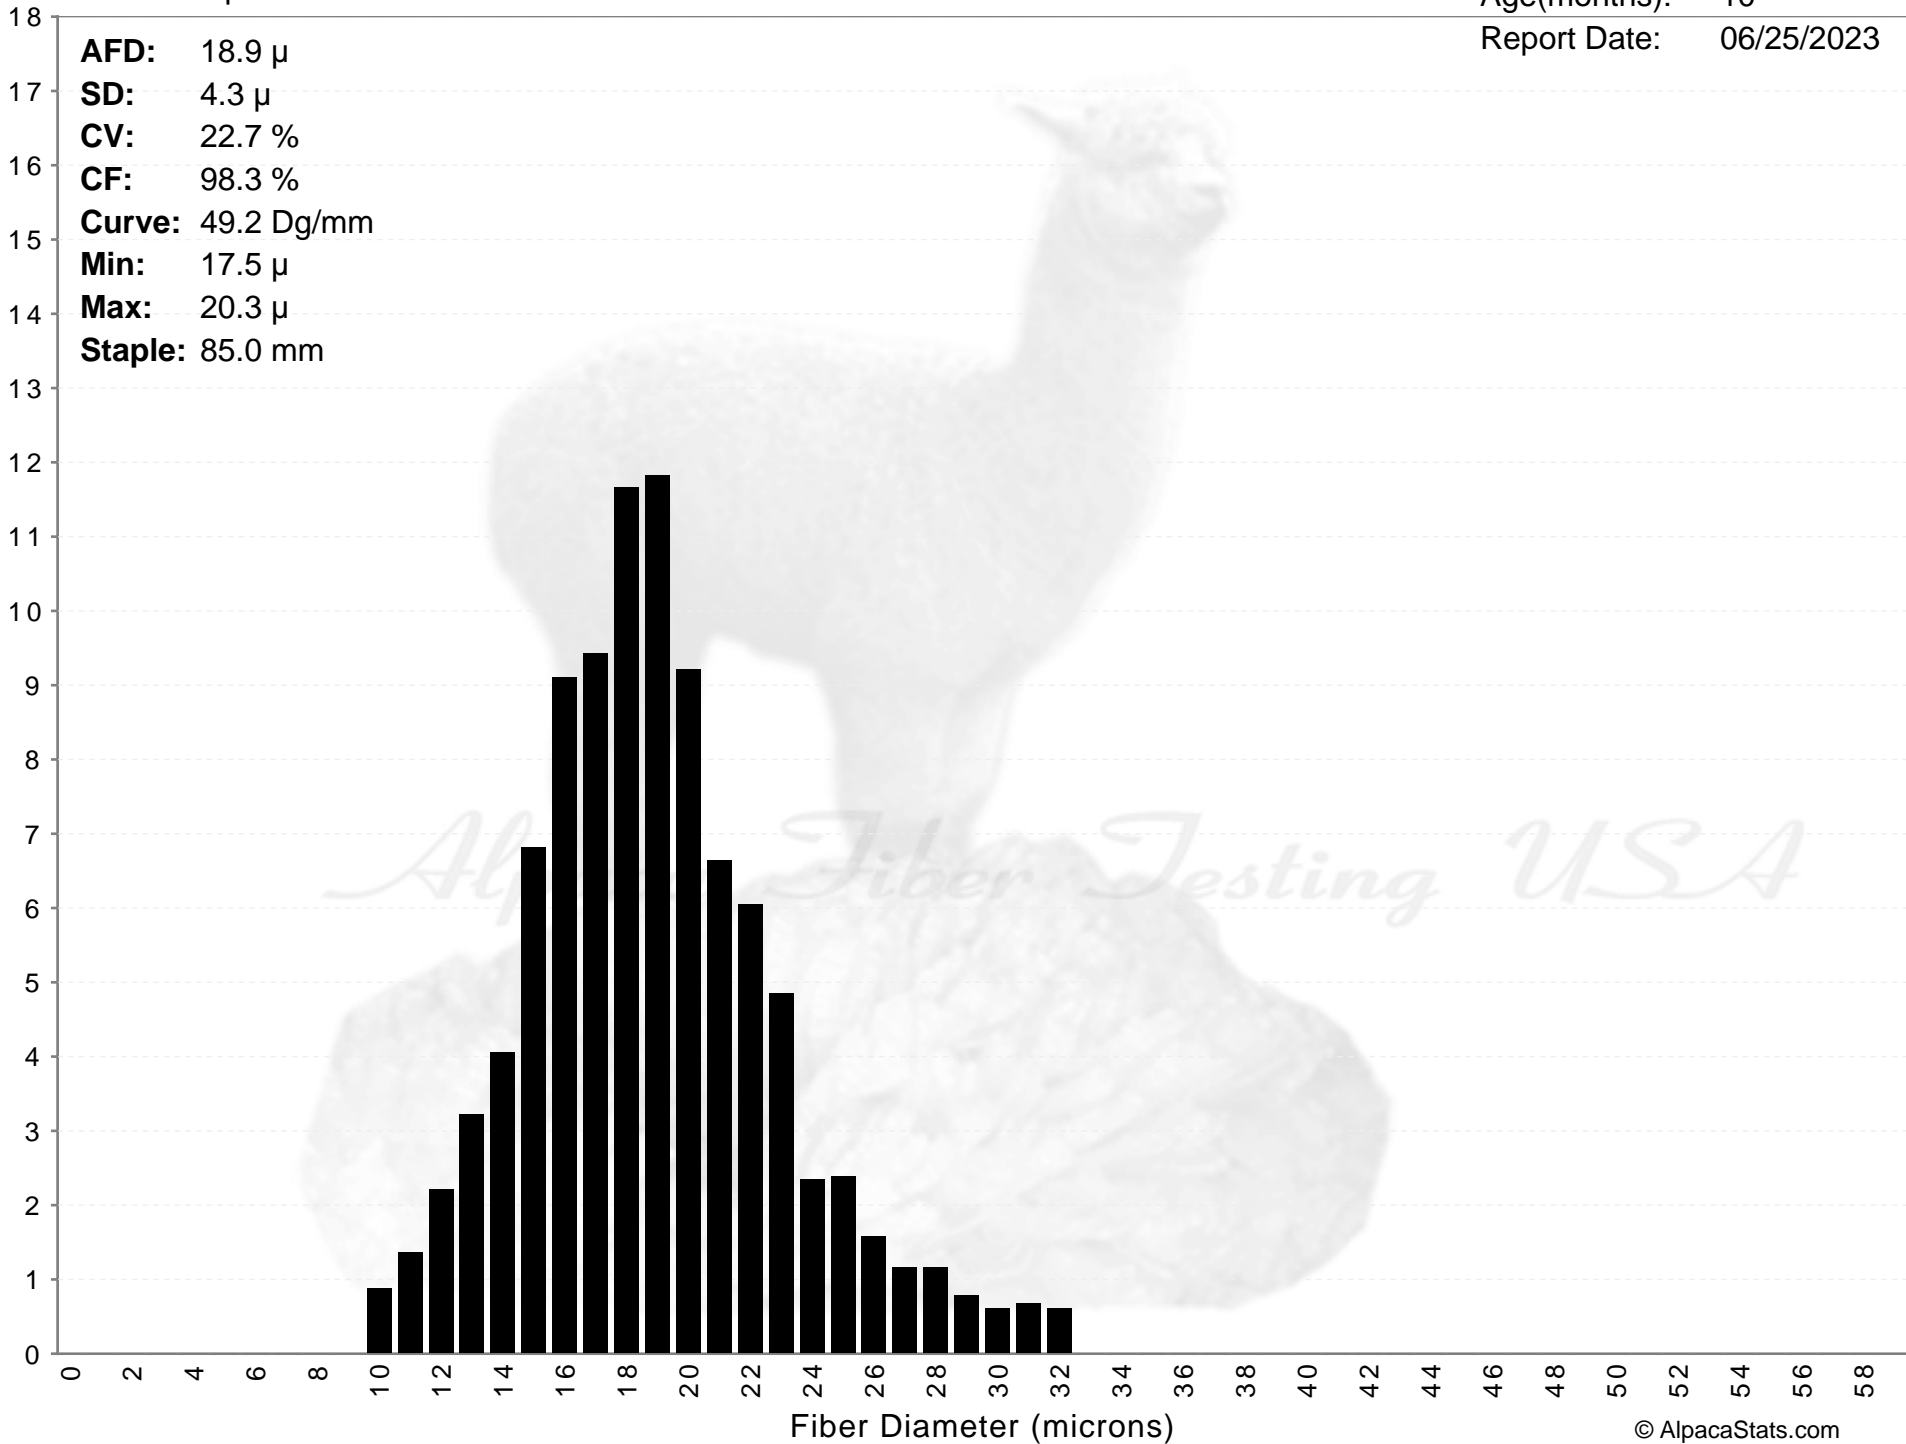

Brewster Alpacas

KAMIKO BREW

Age(months): 10
Report Date: 06/25/2023

AFD: 18.9 μ
SD: 4.3 μ
CV: 22.7 %
CF: 98.3 %
Curve: 49.2 Dg/mm
Min: 17.5 μ
Max: 20.3 μ
Staple: 85.0 mm

% of Fibers

Alpaca Fiber Testing USA