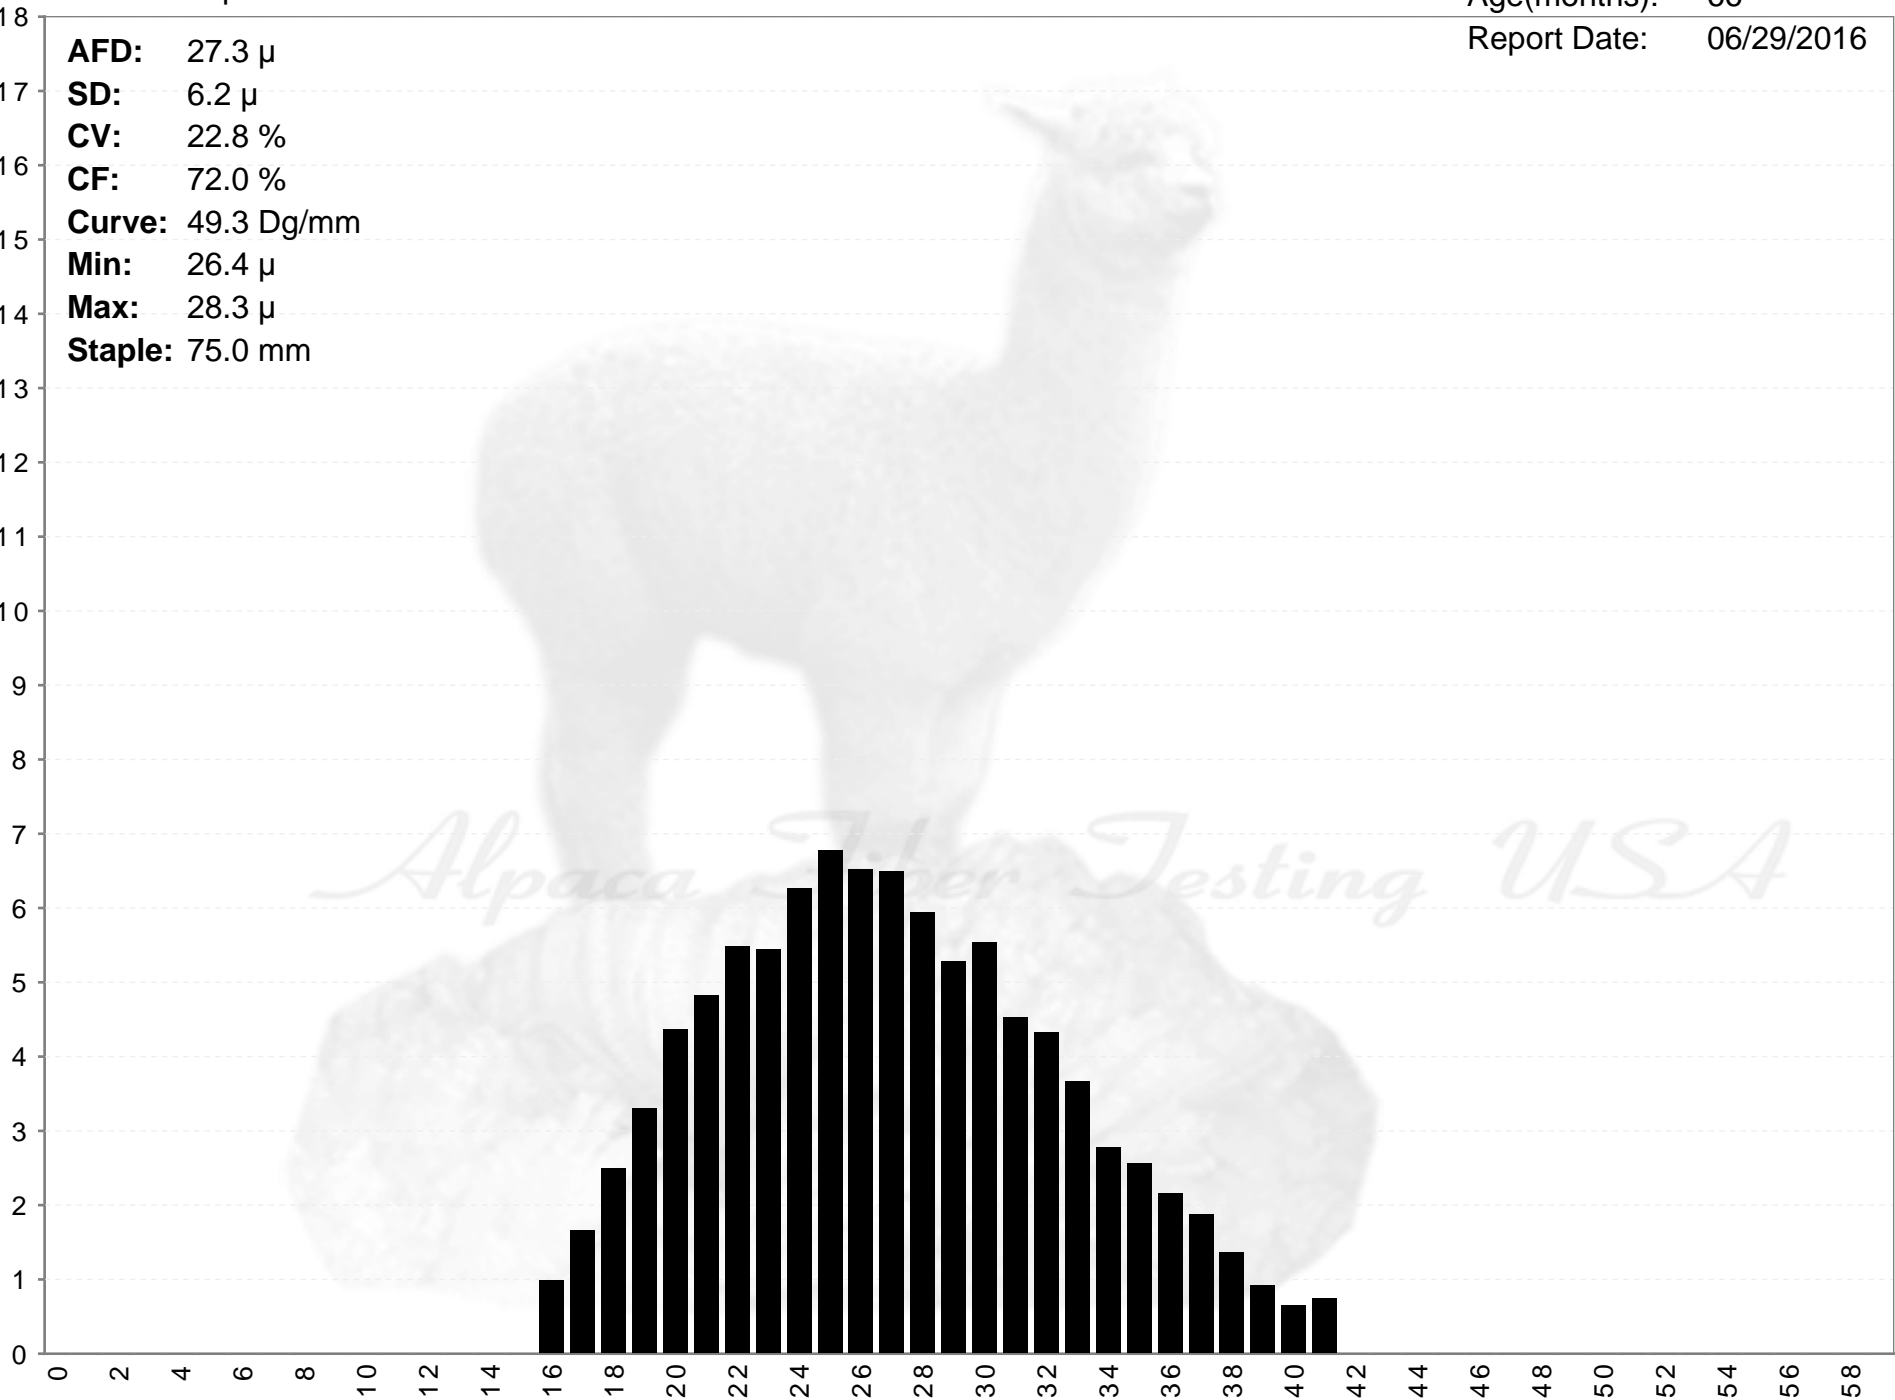

Que Sera Alpacas

ROYALE

Age(months): 66
Report Date: 06/29/2016

AFD: 27.3 μ
SD: 6.2 μ
CV: 22.8 %
CF: 72.0 %
Curve: 49.3 Dg/mm
Min: 26.4 μ
Max: 28.3 μ
Staple: 75.0 mm

% of Fibers

Alpaca Fiber Testing USA

Fiber Diameter (microns)