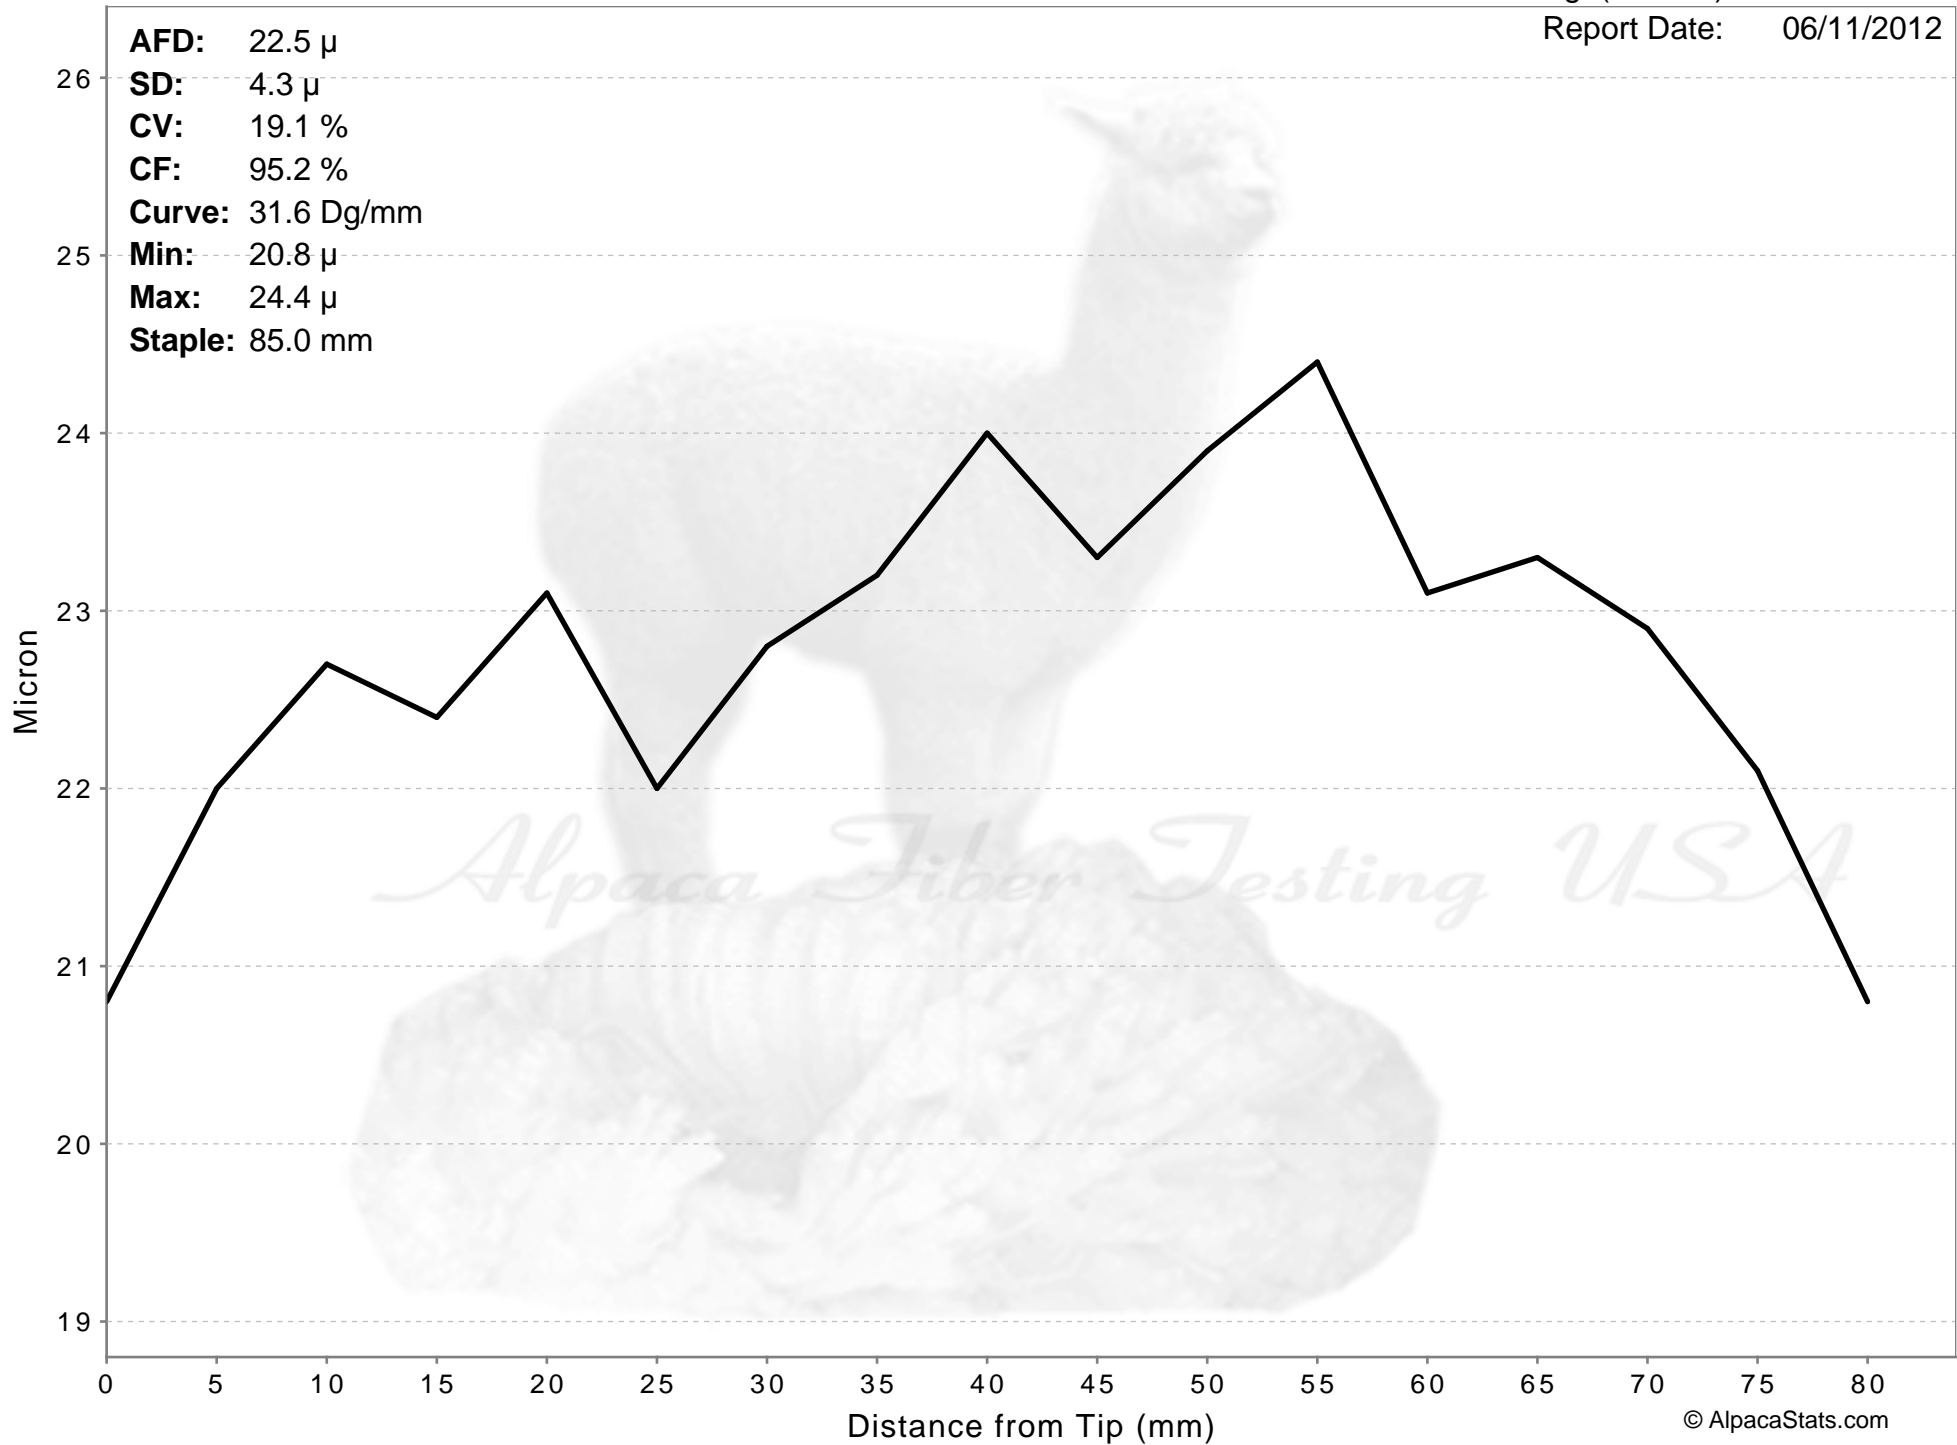

Alpacadero, LLC

AMAYA

Age(months): 24
Report Date: 06/11/2012

AFD: 22.5 μ
SD: 4.3 μ
CV: 19.1 %
CF: 95.2 %
Curve: 31.6 Dg/mm
Min: 20.8 μ
Max: 24.4 μ
Staple: 85.0 mm

% of Fibers

Alpaca Fiber Testing USA

Fiber Diameter (microns)

AMAYA

AFD: 22.5 μ
SD: 4.3 μ
CV: 19.1 %
CF: 95.2 %
Curve: 31.6 Dg/mm
Min: 20.8 μ
Max: 24.4 μ
Staple: 85.0 mm

Alpaca Fiber Testing USA