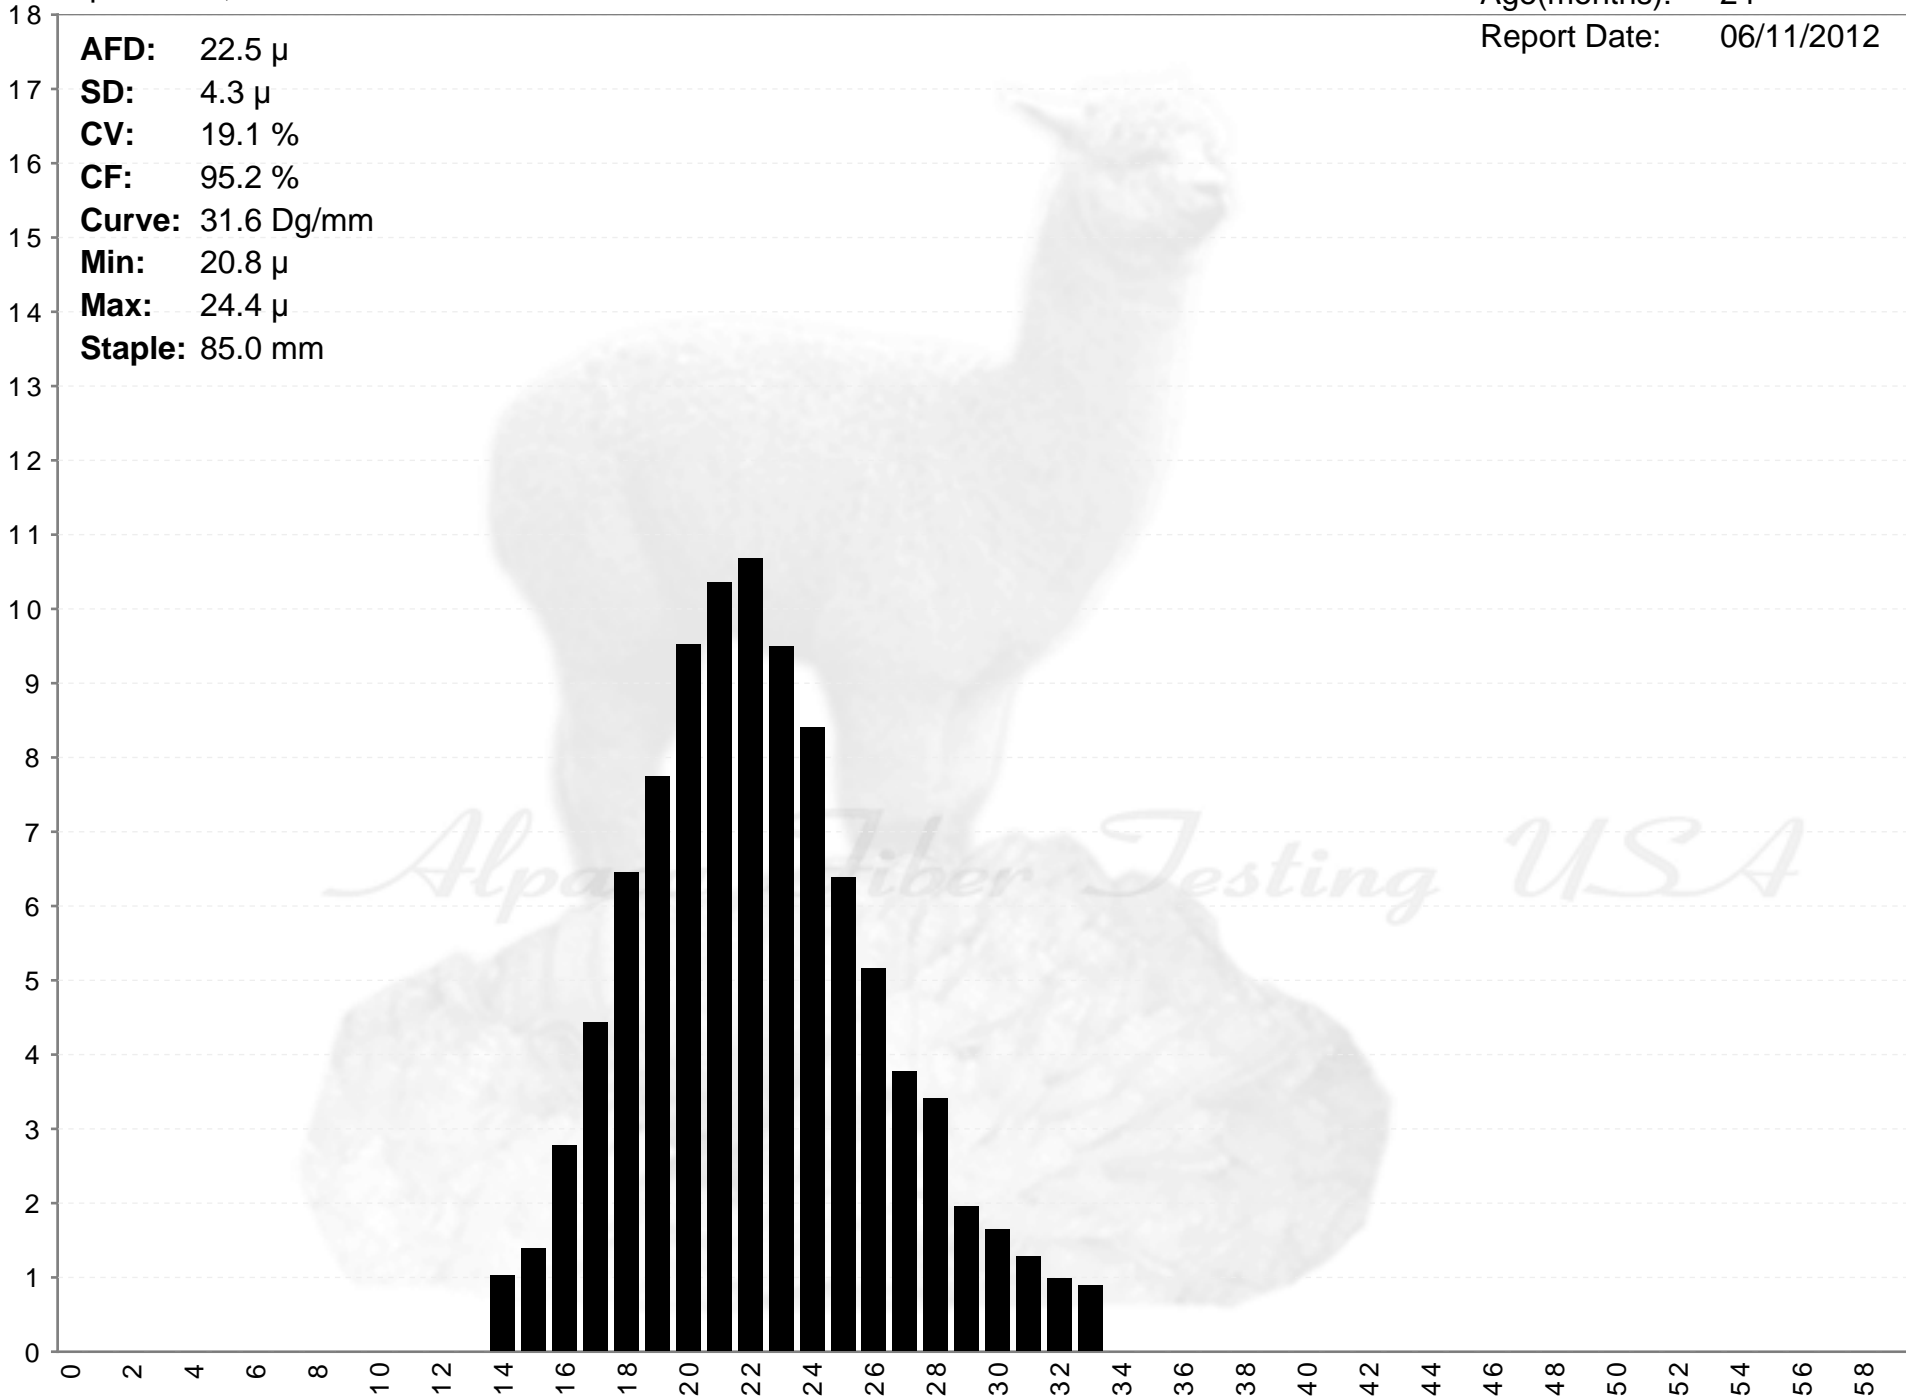

Alpacadero, LLC

AMAYA

Age(months): 24
Report Date: 06/11/2012

AFD: 22.5 μ
SD: 4.3 μ
CV: 19.1 %
CF: 95.2 %
Curve: 31.6 Dg/mm
Min: 20.8 μ
Max: 24.4 μ
Staple: 85.0 mm

% of Fibers

Alpaca Fiber Testing USA

Fiber Diameter (microns)

AMAYA

AFD: 22.5 μ
SD: 4.3 μ
CV: 19.1 %
CF: 95.2 %
Curve: 31.6 Dg/mm
Min: 20.8 μ
Max: 24.4 μ
Staple: 85.0 mm

Alpaca Fiber Testing USA