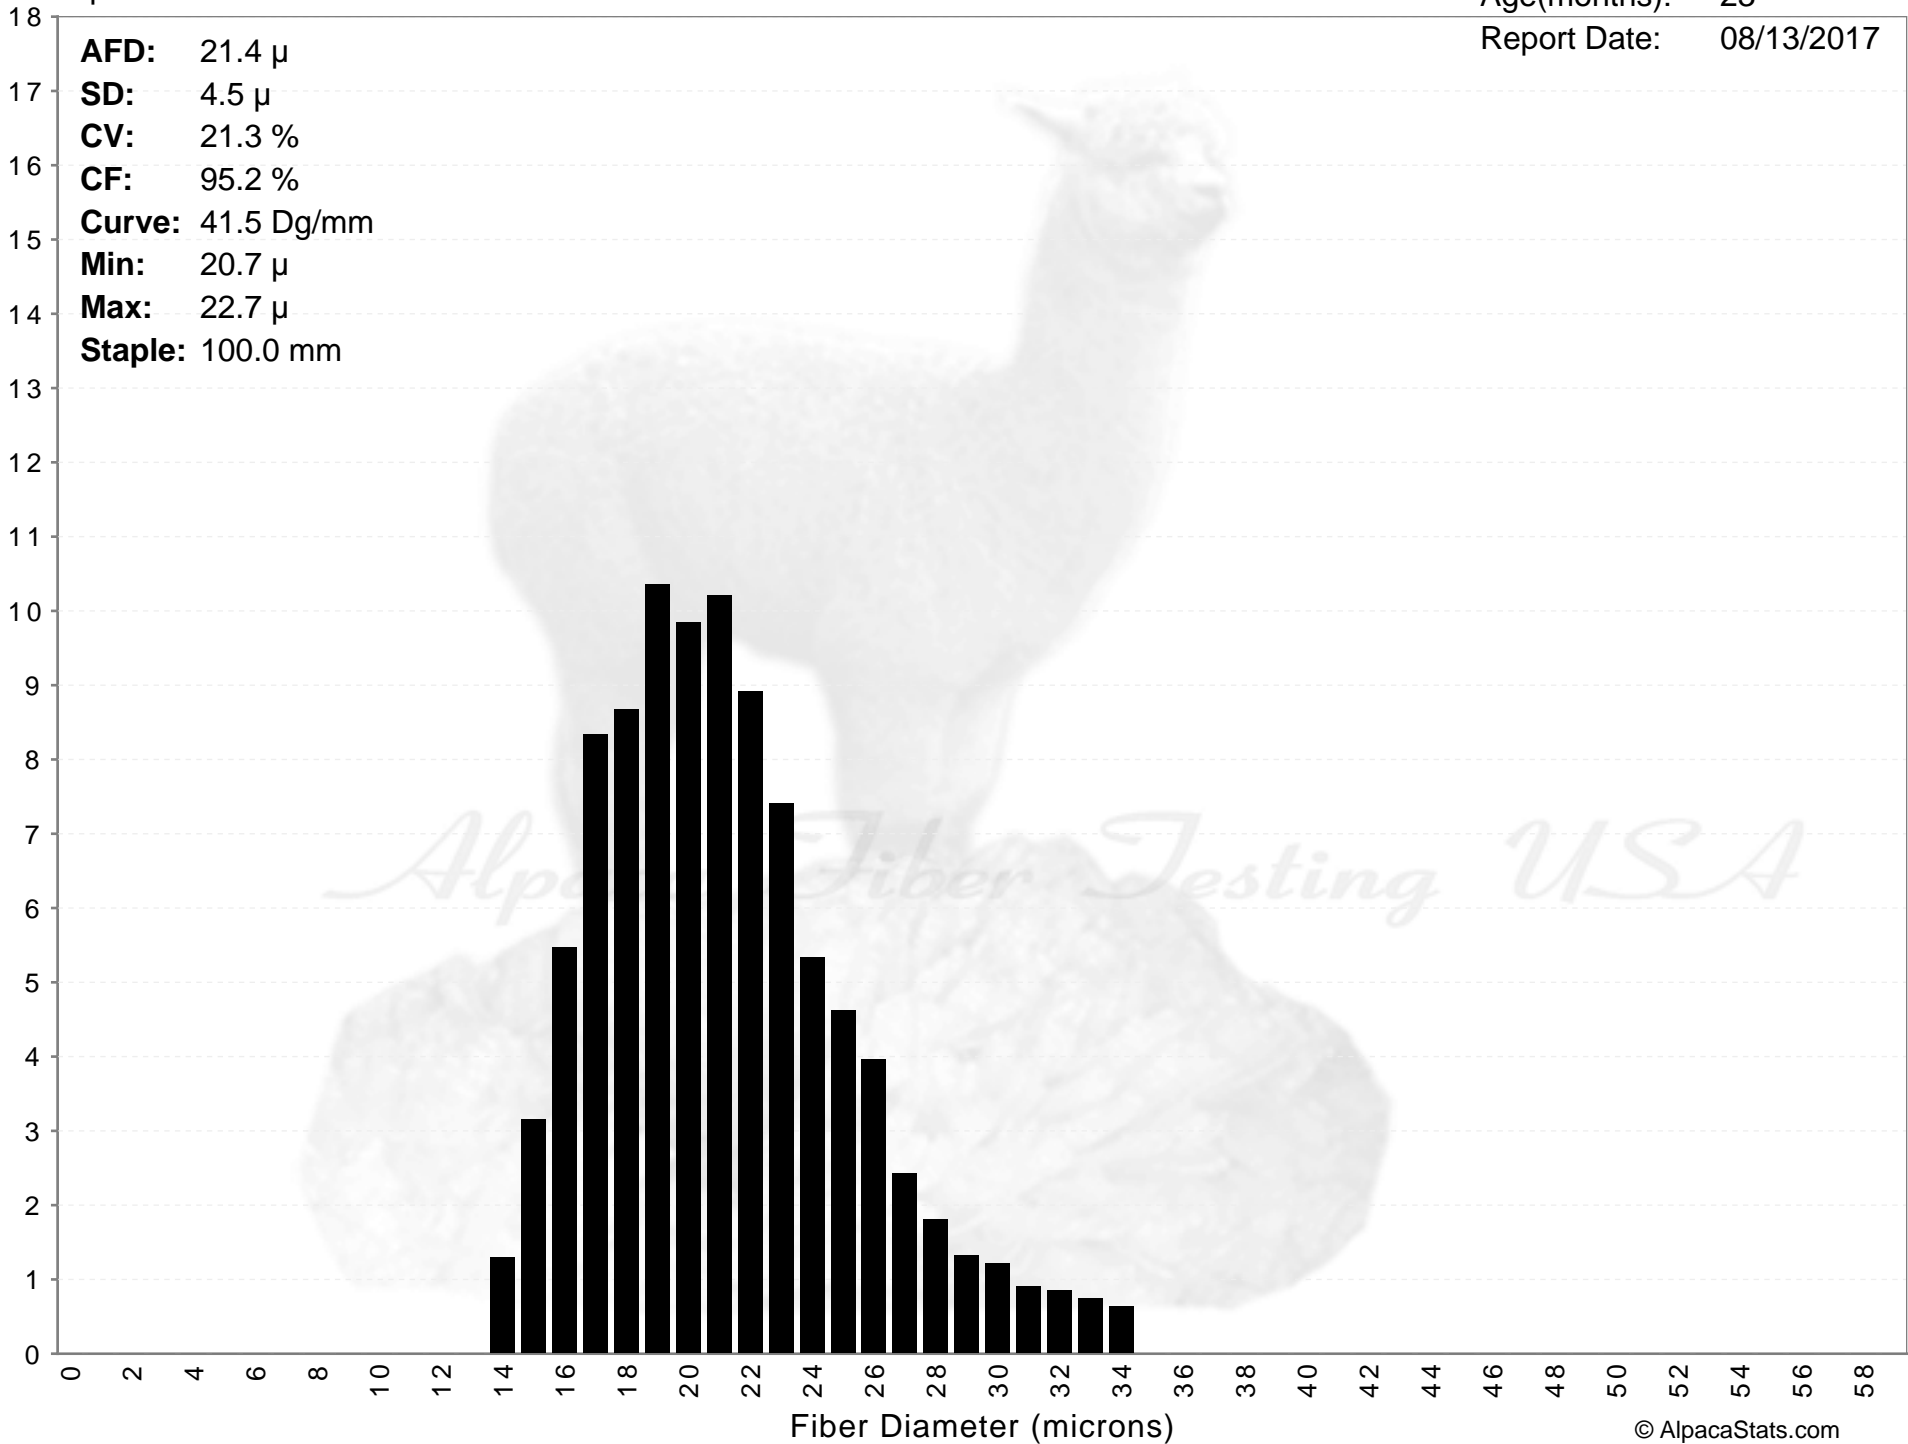

Alpacas from MaRS

KUMARA FROM MARS

Age(months): 23
Report Date: 08/13/2017

AFD: 21.4 μ
SD: 4.5 μ
CV: 21.3 %
CF: 95.2 %
Curve: 41.5 Dg/mm
Min: 20.7 μ
Max: 22.7 μ
Staple: 100.0 mm

% of Fibers

Alpaca Fiber Testing USA

KUMARA FROM MARS

AFD: 21.4 μ
SD: 4.5 μ
CV: 21.3 %
CF: 95.2 %
Curve: 41.5 Dg/mm
Min: 20.7 μ
Max: 22.7 μ
Staple: 100.0 mm