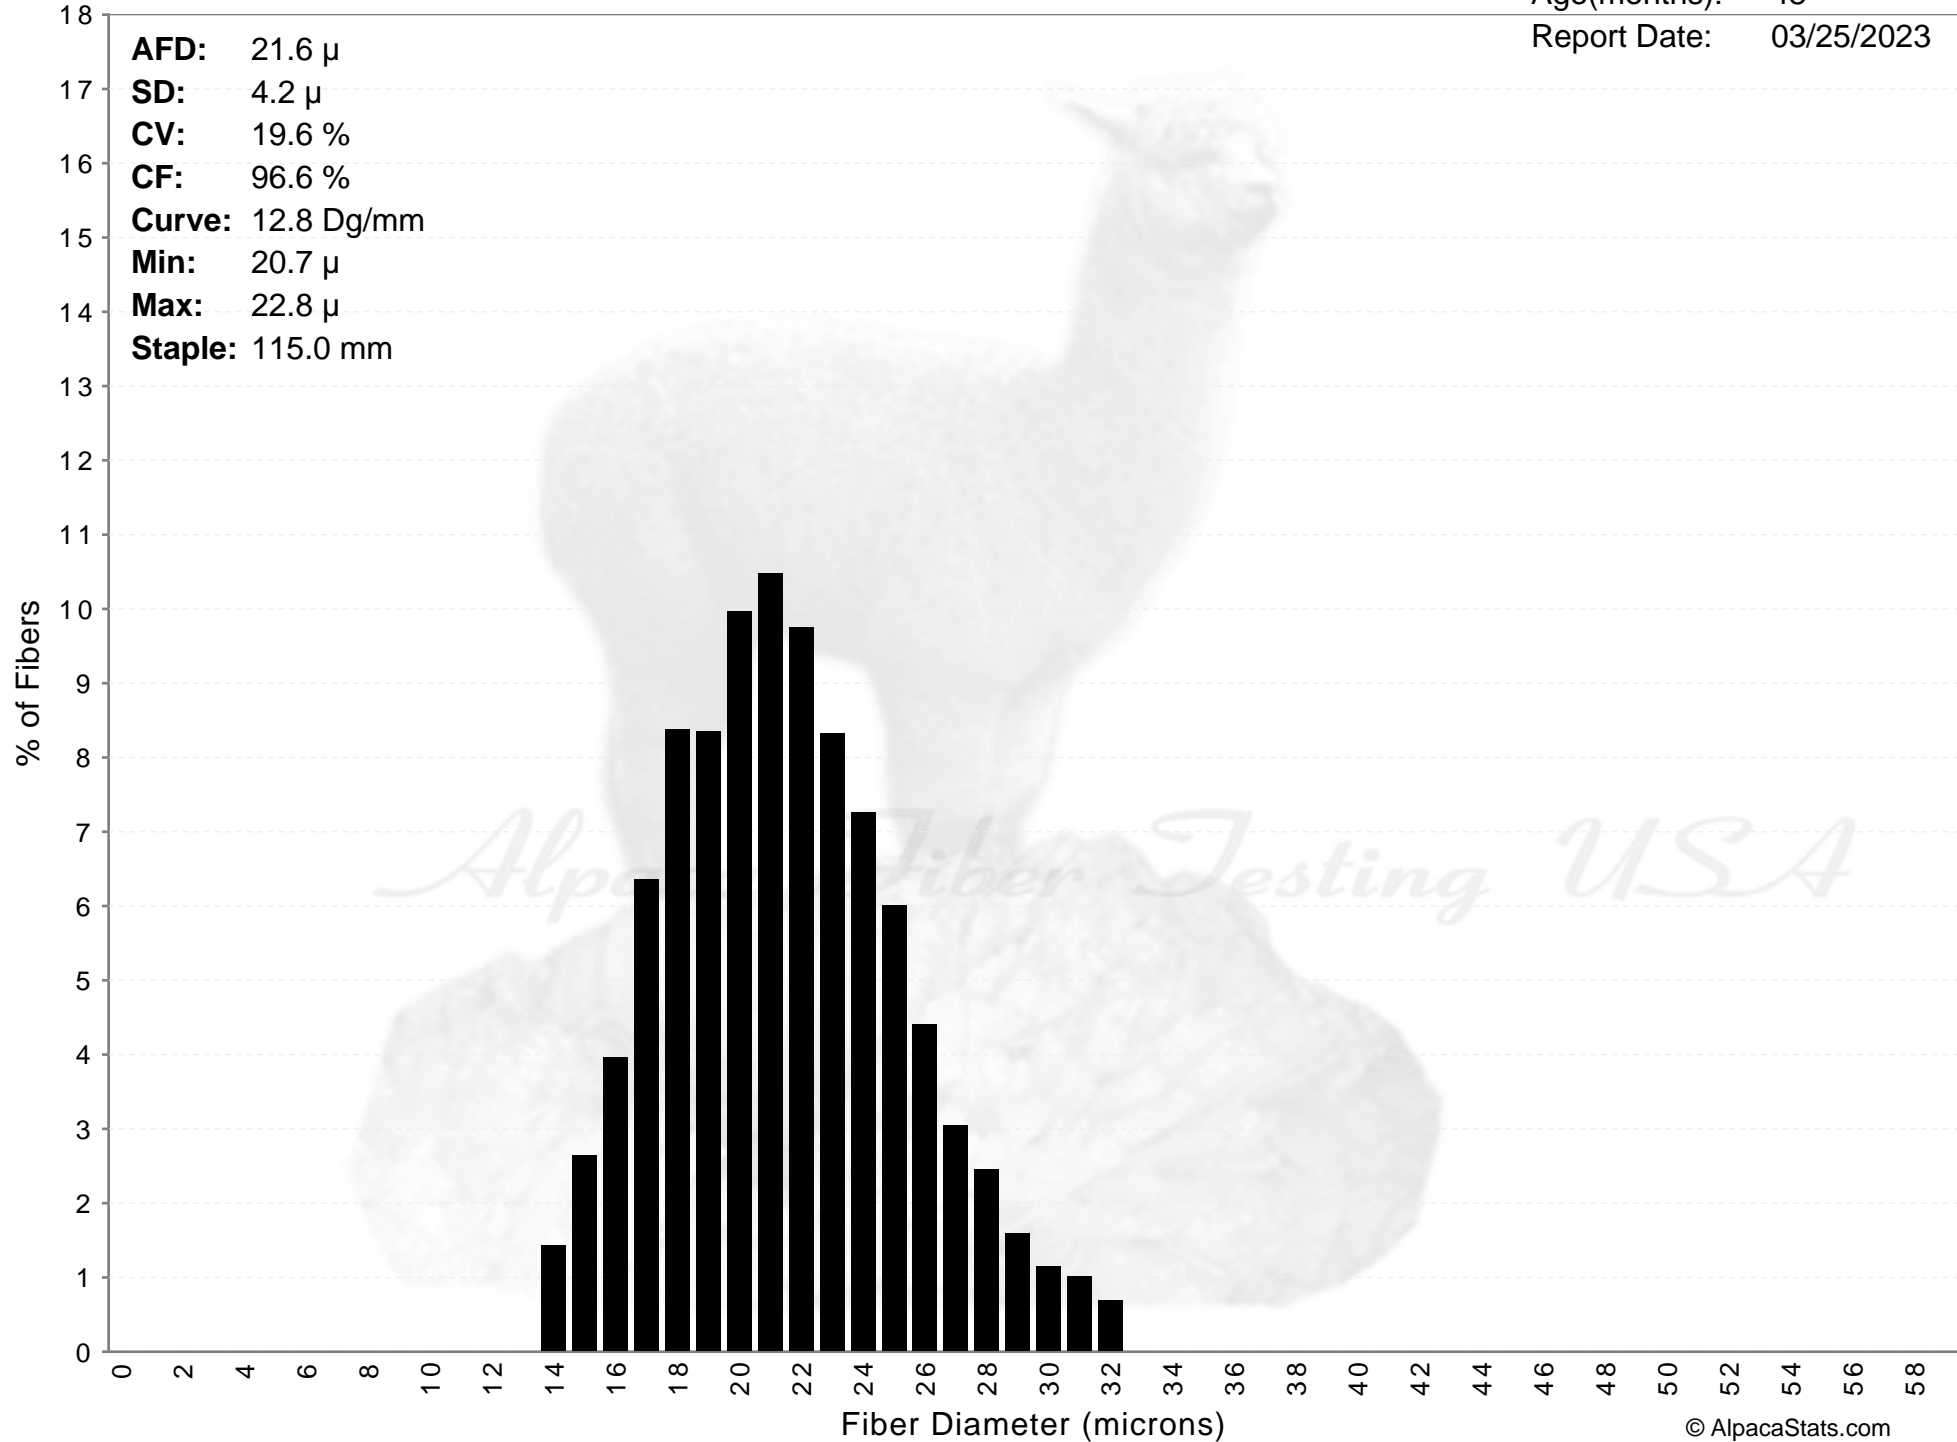

Leisure Ranch

FERNANDO

Age(months): 48
Report Date: 03/25/2023

AFD: 21.6 μ
SD: 4.2 μ
CV: 19.6 %
CF: 96.6 %
Curve: 12.8 Dg/mm
Min: 20.7 μ
Max: 22.8 μ
Staple: 115.0 mm

FERNANDO

AFD: 21.6 μ
SD: 4.2 μ
CV: 19.6 %
CF: 96.6 %
Curve: 12.8 Dg/mm
Min: 20.7 μ
Max: 22.8 μ
Staple: 115.0 mm