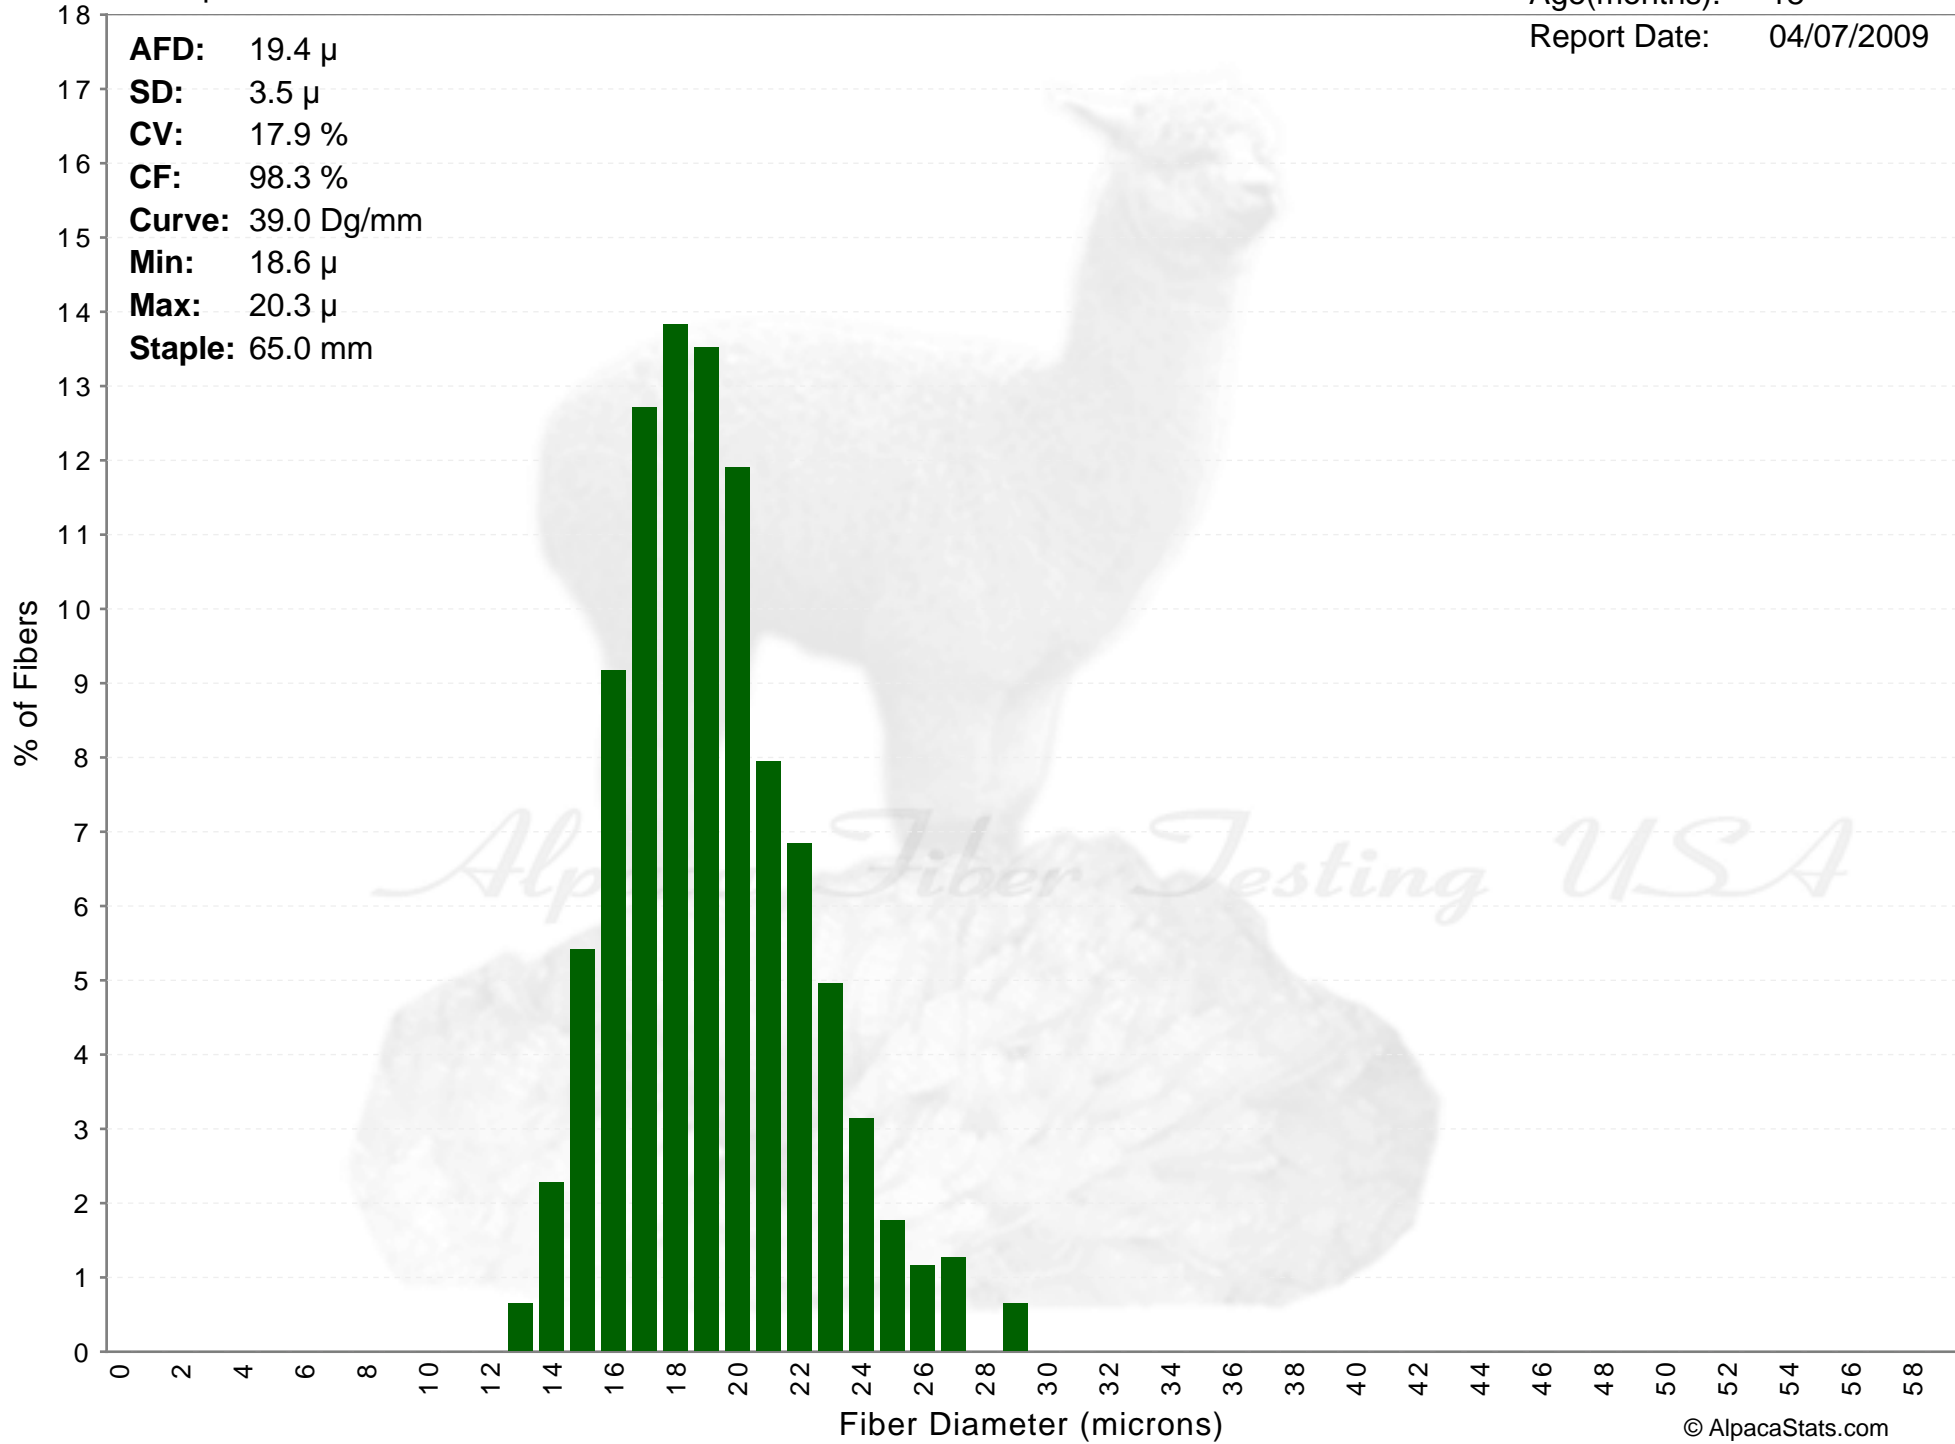

The Alpacarosa

# PRISISTINE TWIST

Age(months): 18  
Report Date: 04/07/2009

**AFD:** 19.4  $\mu$   
**SD:** 3.5  $\mu$   
**CV:** 17.9 %  
**CF:** 98.3 %  
**Curve:** 39.0 Dg/mm  
**Min:** 18.6  $\mu$   
**Max:** 20.3  $\mu$   
**Staple:** 65.0 mm

# PRISTINE TWIST

Age(months): 18

Report Date: 04/07/2009

**AFD:** 19.4  $\mu$   
**SD:** 3.5  $\mu$   
**CV:** 17.9 %  
**CF:** 98.3 %  
**Curve:** 39.0 Dg/mm  
**Min:** 18.6  $\mu$   
**Max:** 20.3  $\mu$   
**Staple:** 65.0 mm