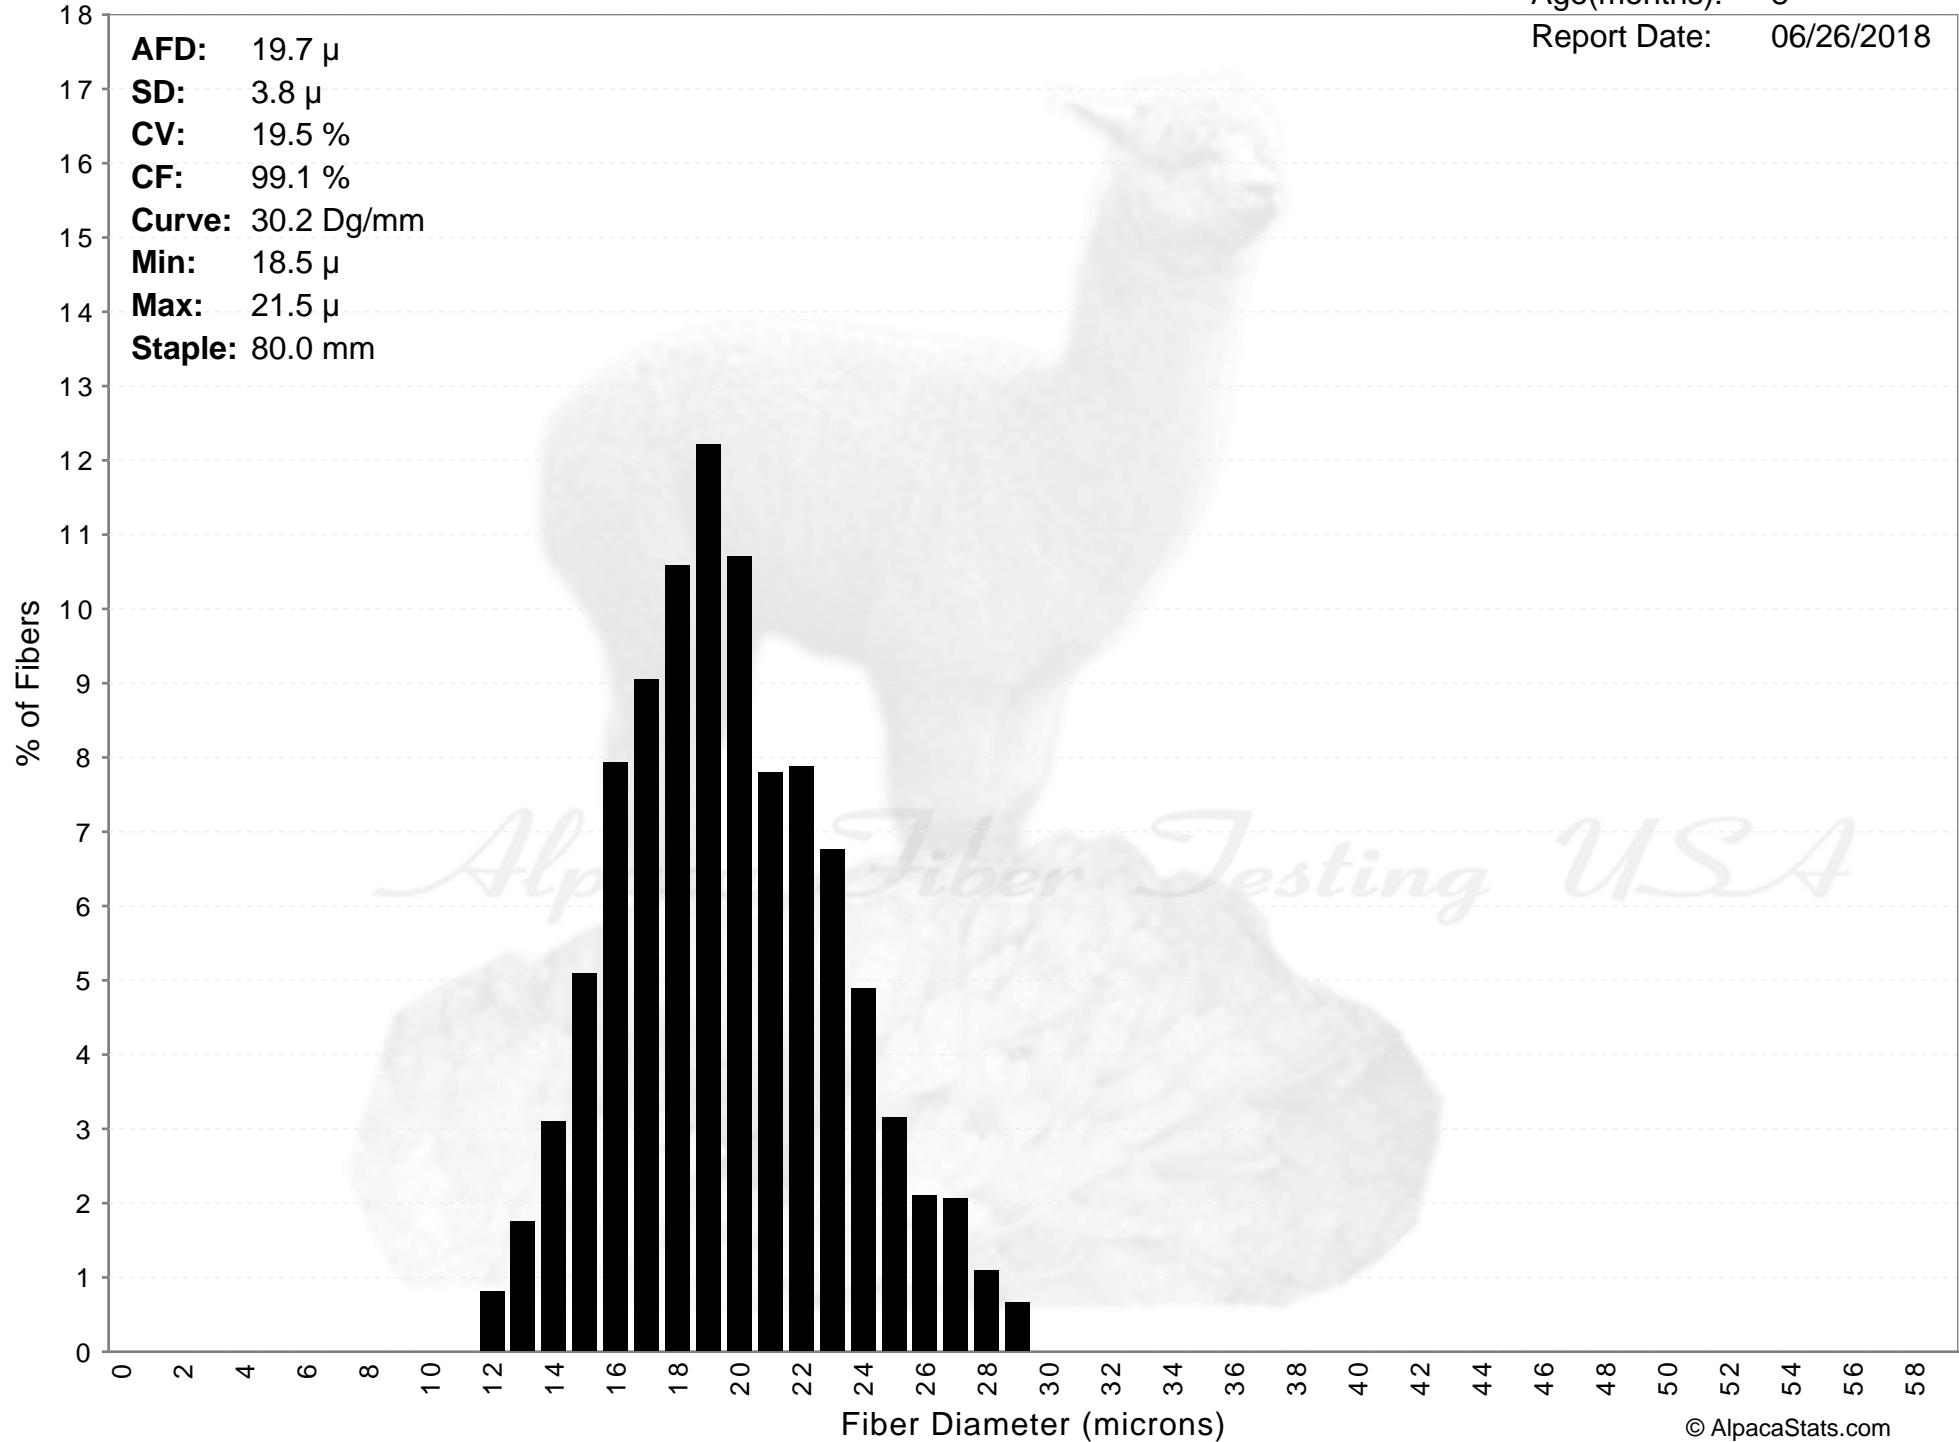

The Wood Farm

# TWF PERUVIAN MCGREGOR

Age(months): 8

Report Date: 06/26/2018

**AFD:** 19.7  $\mu$   
**SD:** 3.8  $\mu$   
**CV:** 19.5 %  
**CF:** 99.1 %  
**Curve:** 30.2 Dg/mm  
**Min:** 18.5  $\mu$   
**Max:** 21.5  $\mu$   
**Staple:** 80.0 mm

# TWF PERUVIAN MCGREGOR

**AFD:** 19.7  $\mu$   
**SD:** 3.8  $\mu$   
**CV:** 19.5 %  
**CF:** 99.1 %  
**Curve:** 30.2 Dg/mm  
**Min:** 18.5  $\mu$   
**Max:** 21.5  $\mu$   
**Staple:** 80.0 mm

*Alpaca Fiber Testing USA*