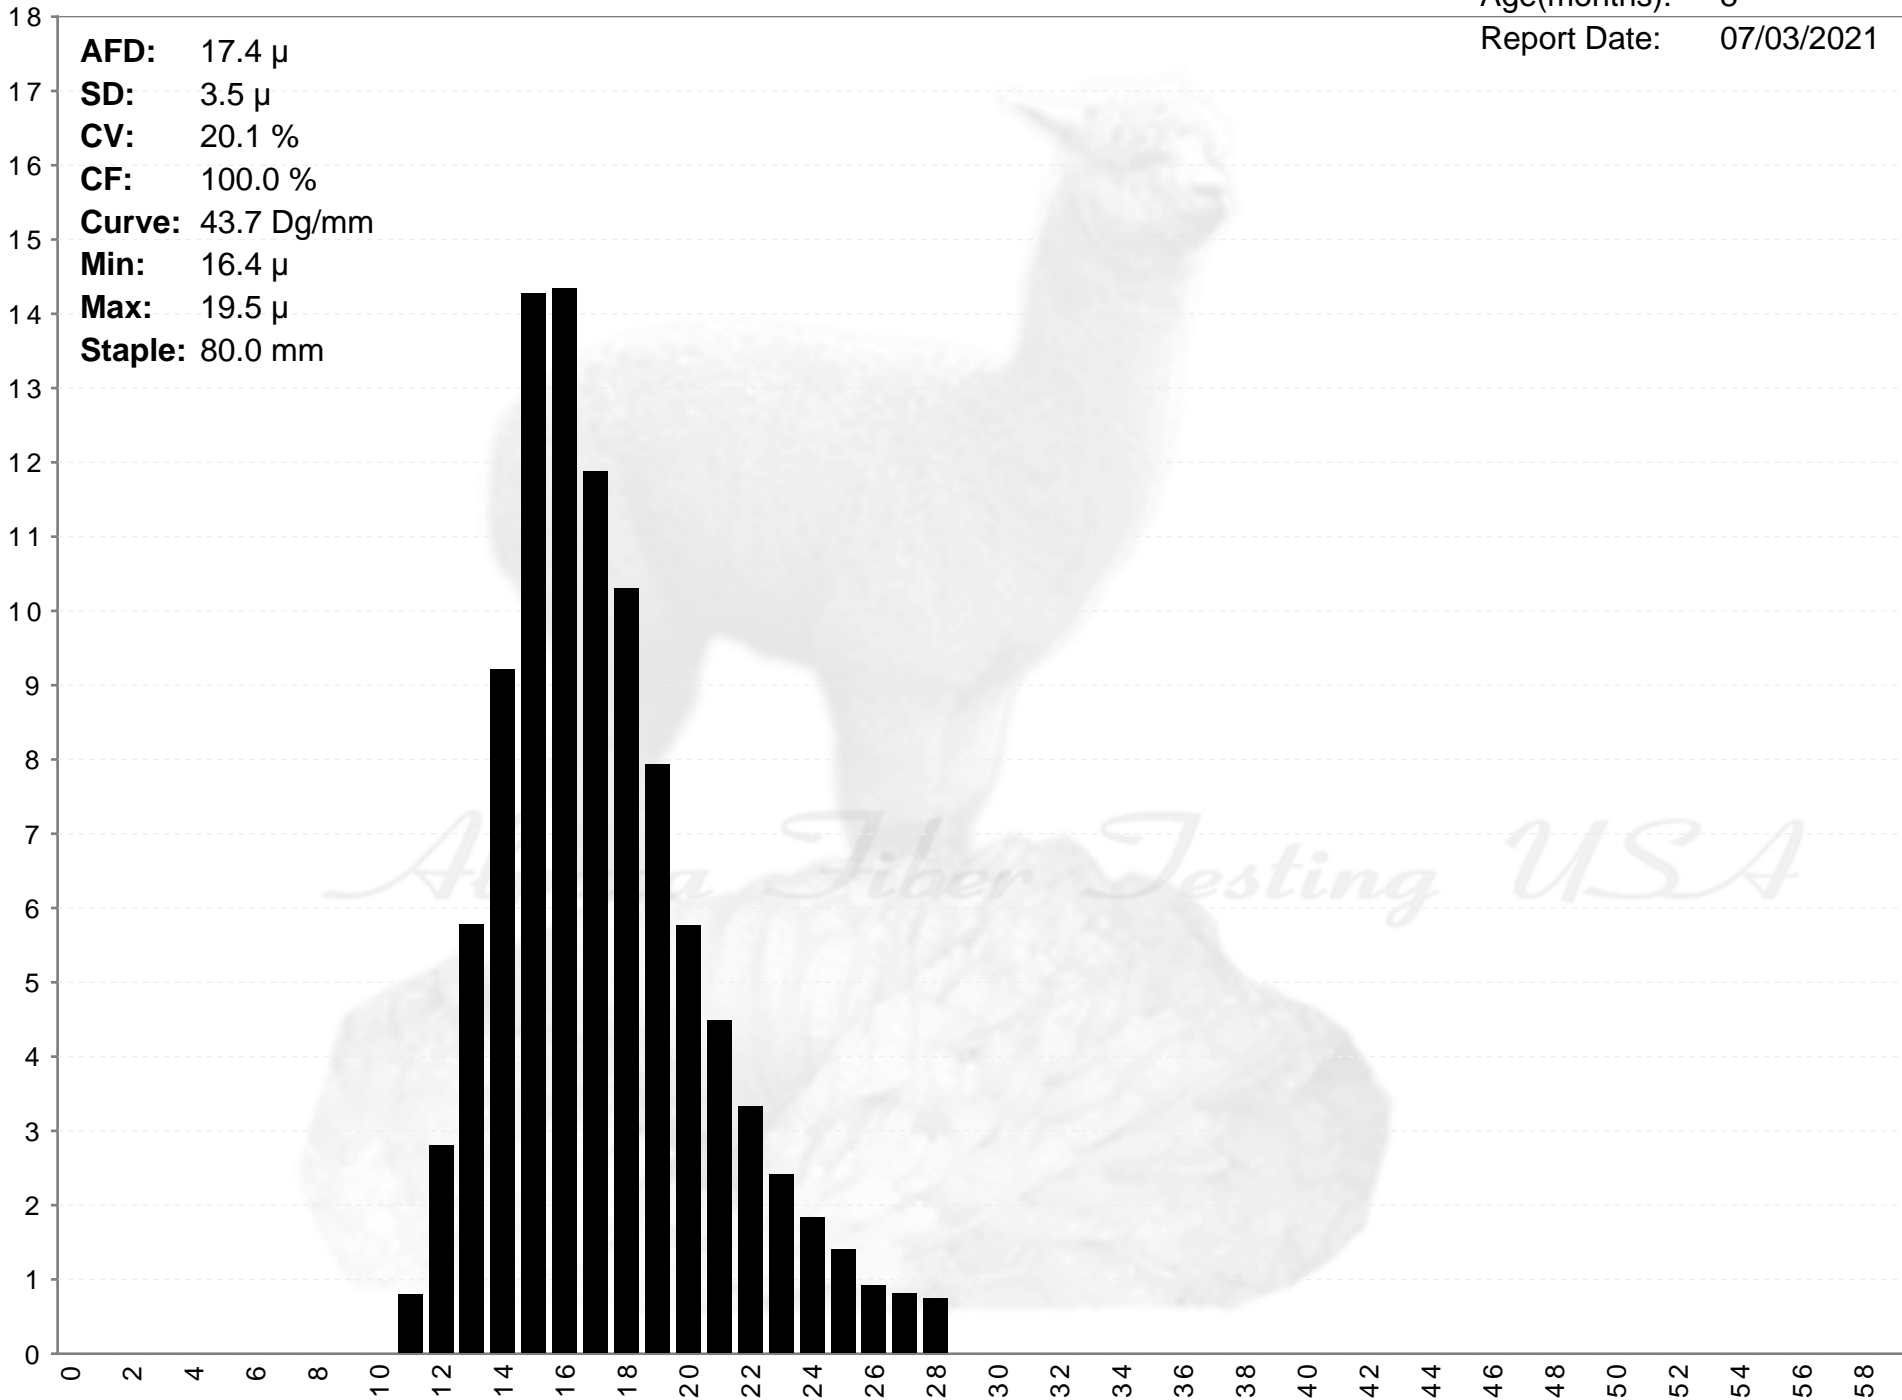

The Wood Farm

TRINITY

Age(months): 8

Report Date: 07/03/2021

AFD: 17.4 μ
SD: 3.5 μ
CV: 20.1 %
CF: 100.0 %
Curve: 43.7 Dg/mm
Min: 16.4 μ
Max: 19.5 μ
Staple: 80.0 mm

% of Fibers

Alpaca Fiber Testing USA

Fiber Diameter (microns)

AFD: 17.4 μ
SD: 3.5 μ
CV: 20.1 %
CF: 100.0 %
Curve: 43.7 Dg/mm
Min: 16.4 μ
Max: 19.5 μ
Staple: 80.0 mm