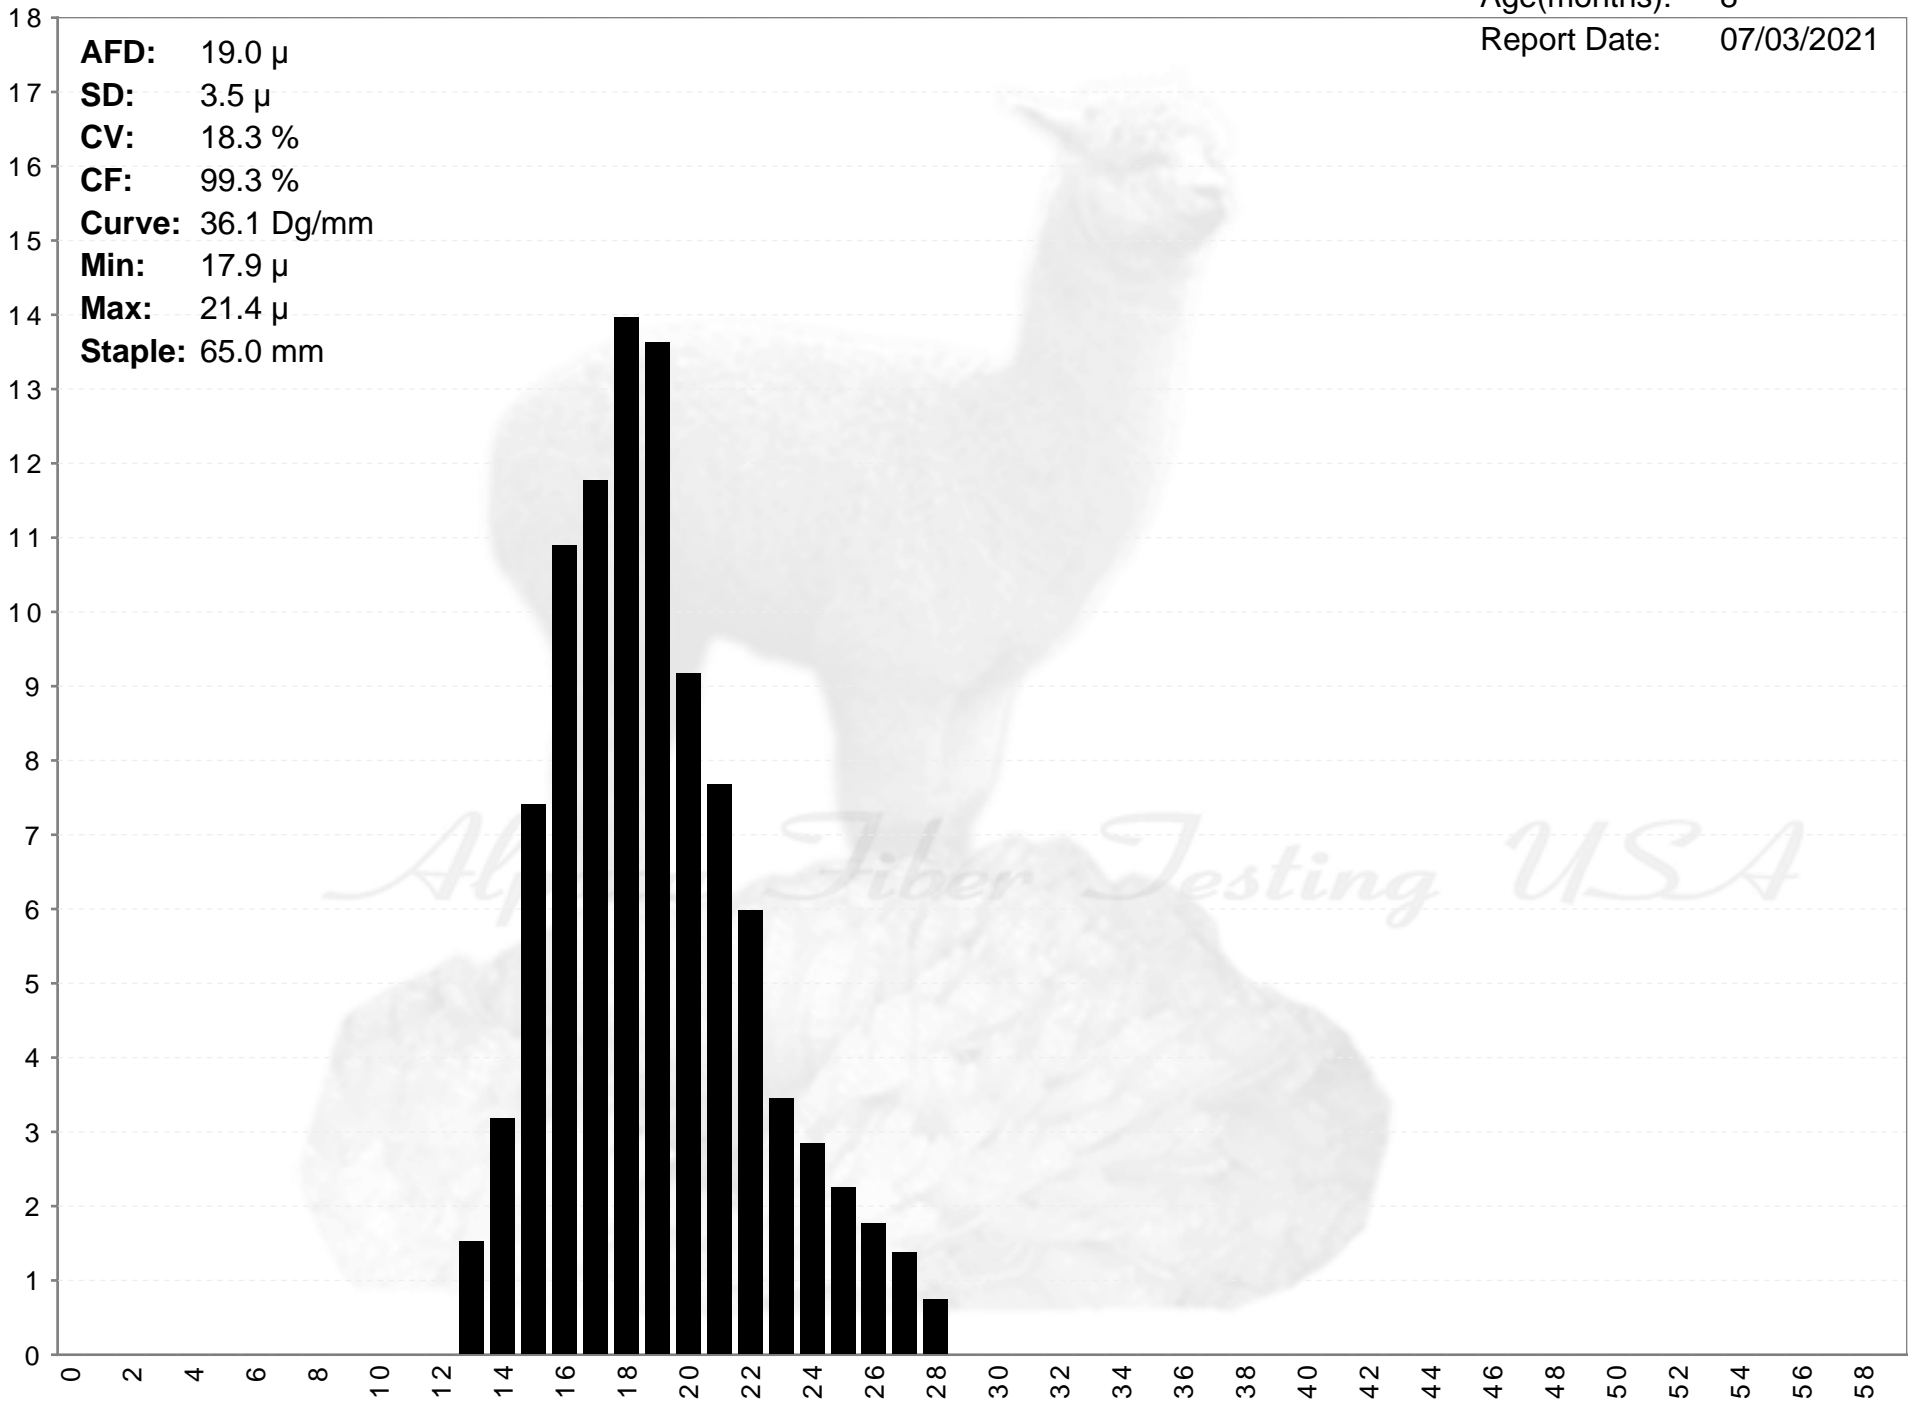

The Wood Farm

ROZANNE

Age(months): 8

Report Date: 07/03/2021

AFD: 19.0 μ
SD: 3.5 μ
CV: 18.3 %
CF: 99.3 %
Curve: 36.1 Dg/mm
Min: 17.9 μ
Max: 21.4 μ
Staple: 65.0 mm

% of Fibers

Alpaca Fiber Testing USA

Fiber Diameter (microns)

The Wood Farm

ROZANNE

Age(months): 8
Report Date: 07/03/2021

AFD: 19.0 μ
SD: 3.5 μ
CV: 18.3 %
CF: 99.3 %
Curve: 36.1 Dg/mm
Min: 17.9 μ
Max: 21.4 μ
Staple: 65.0 mm