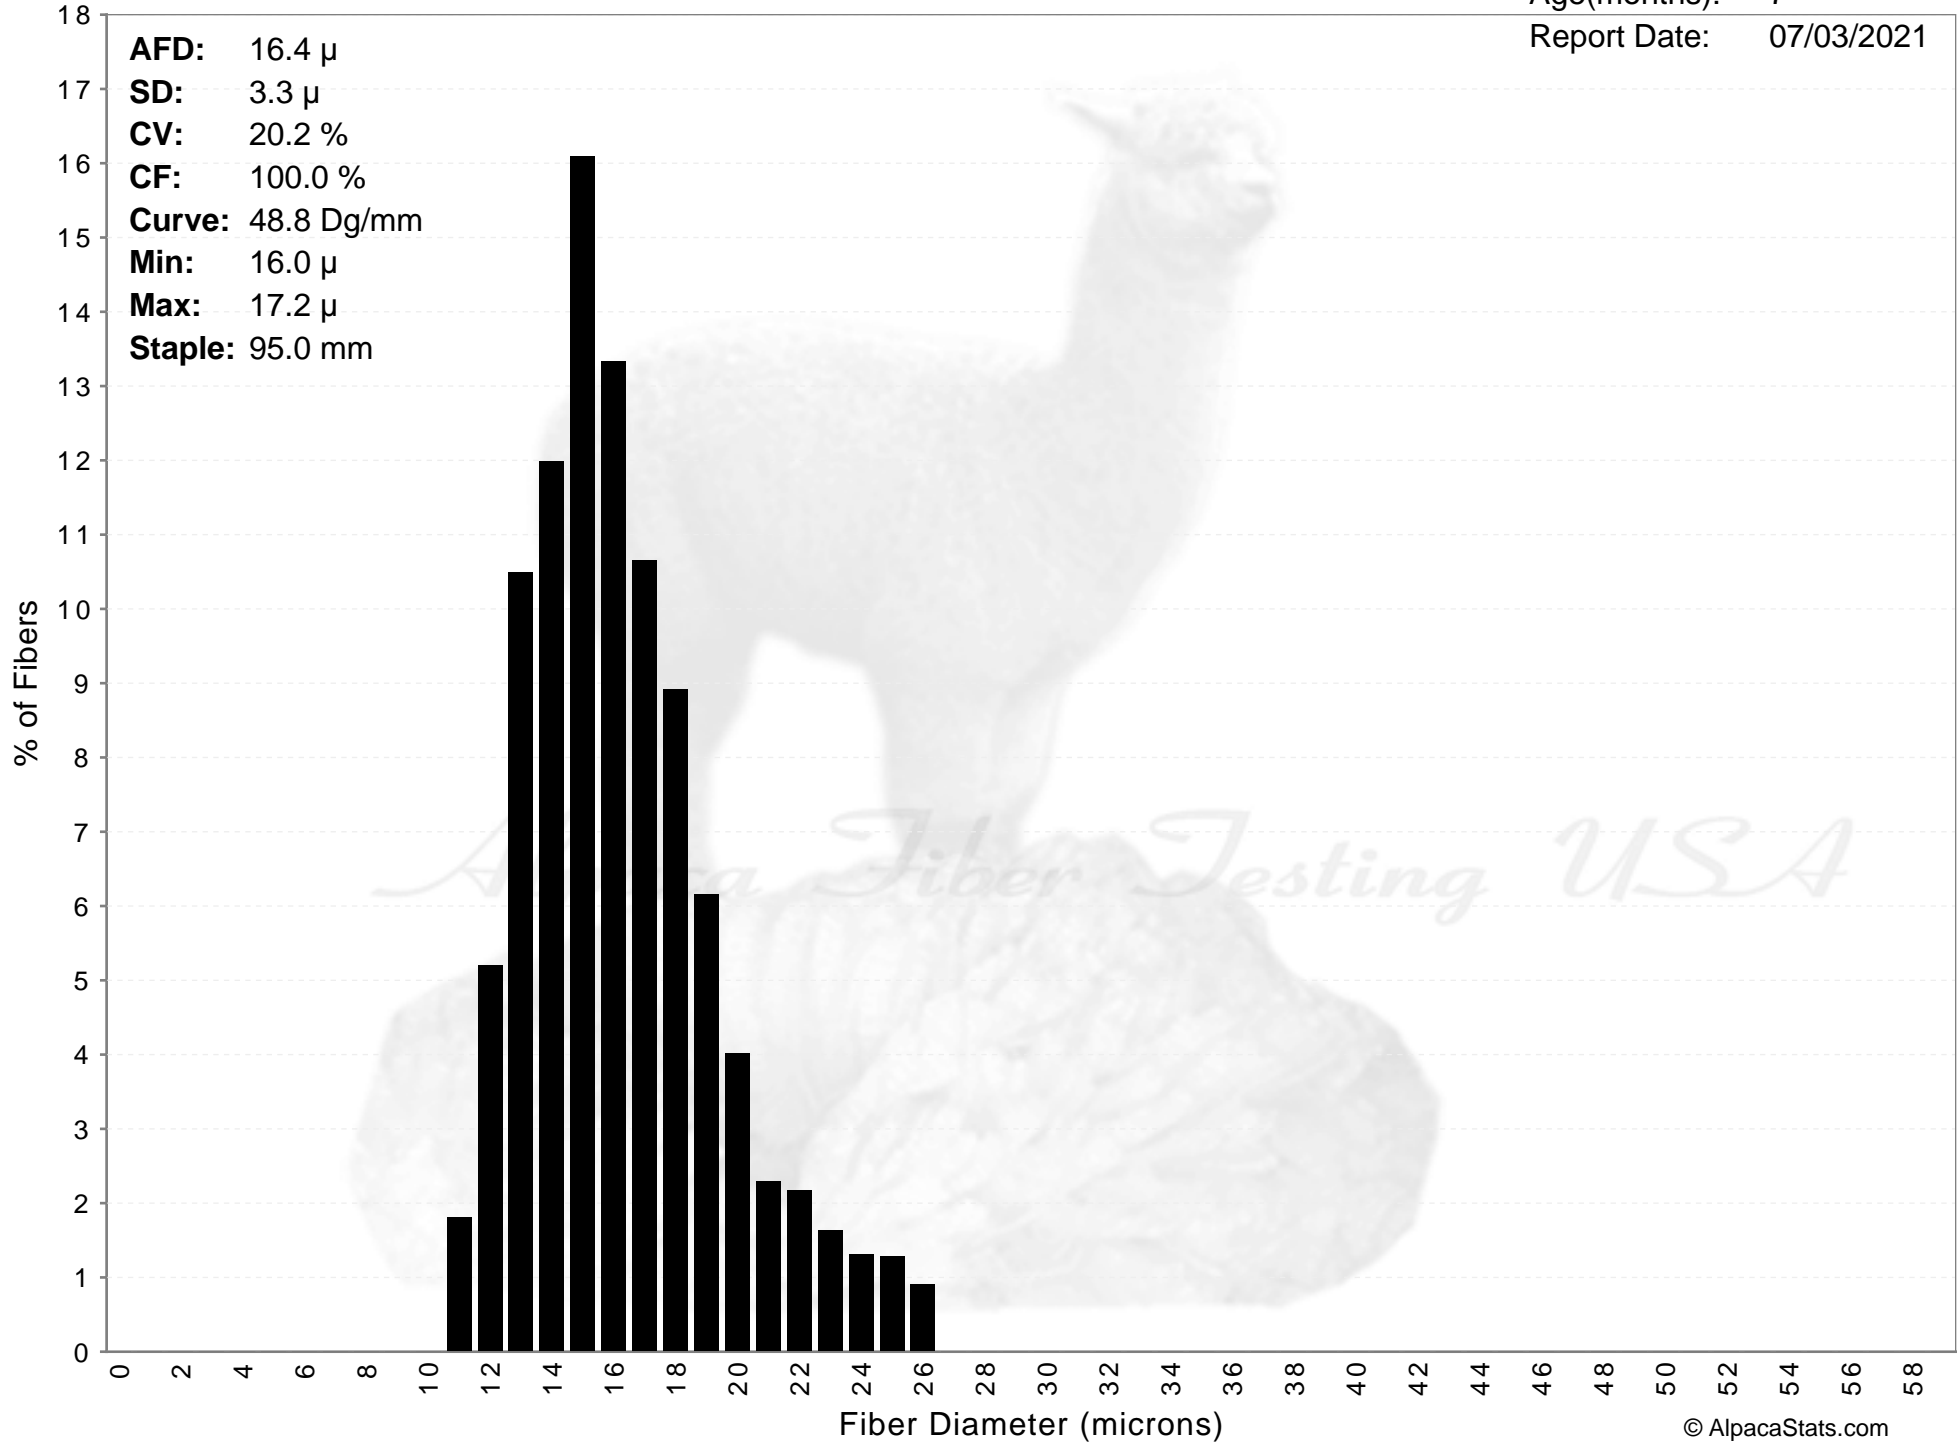

The Wood Farm

DILLON

Age(months): 7

Report Date: 07/03/2021

AFD: 16.4 μ
SD: 3.3 μ
CV: 20.2 %
CF: 100.0 %
Curve: 48.8 Dg/mm
Min: 16.0 μ
Max: 17.2 μ
Staple: 95.0 mm

AFD: 16.4 μ
SD: 3.3 μ
CV: 20.2 %
CF: 100.0 %
Curve: 48.8 Dg/mm
Min: 16.0 μ
Max: 17.2 μ
Staple: 95.0 mm