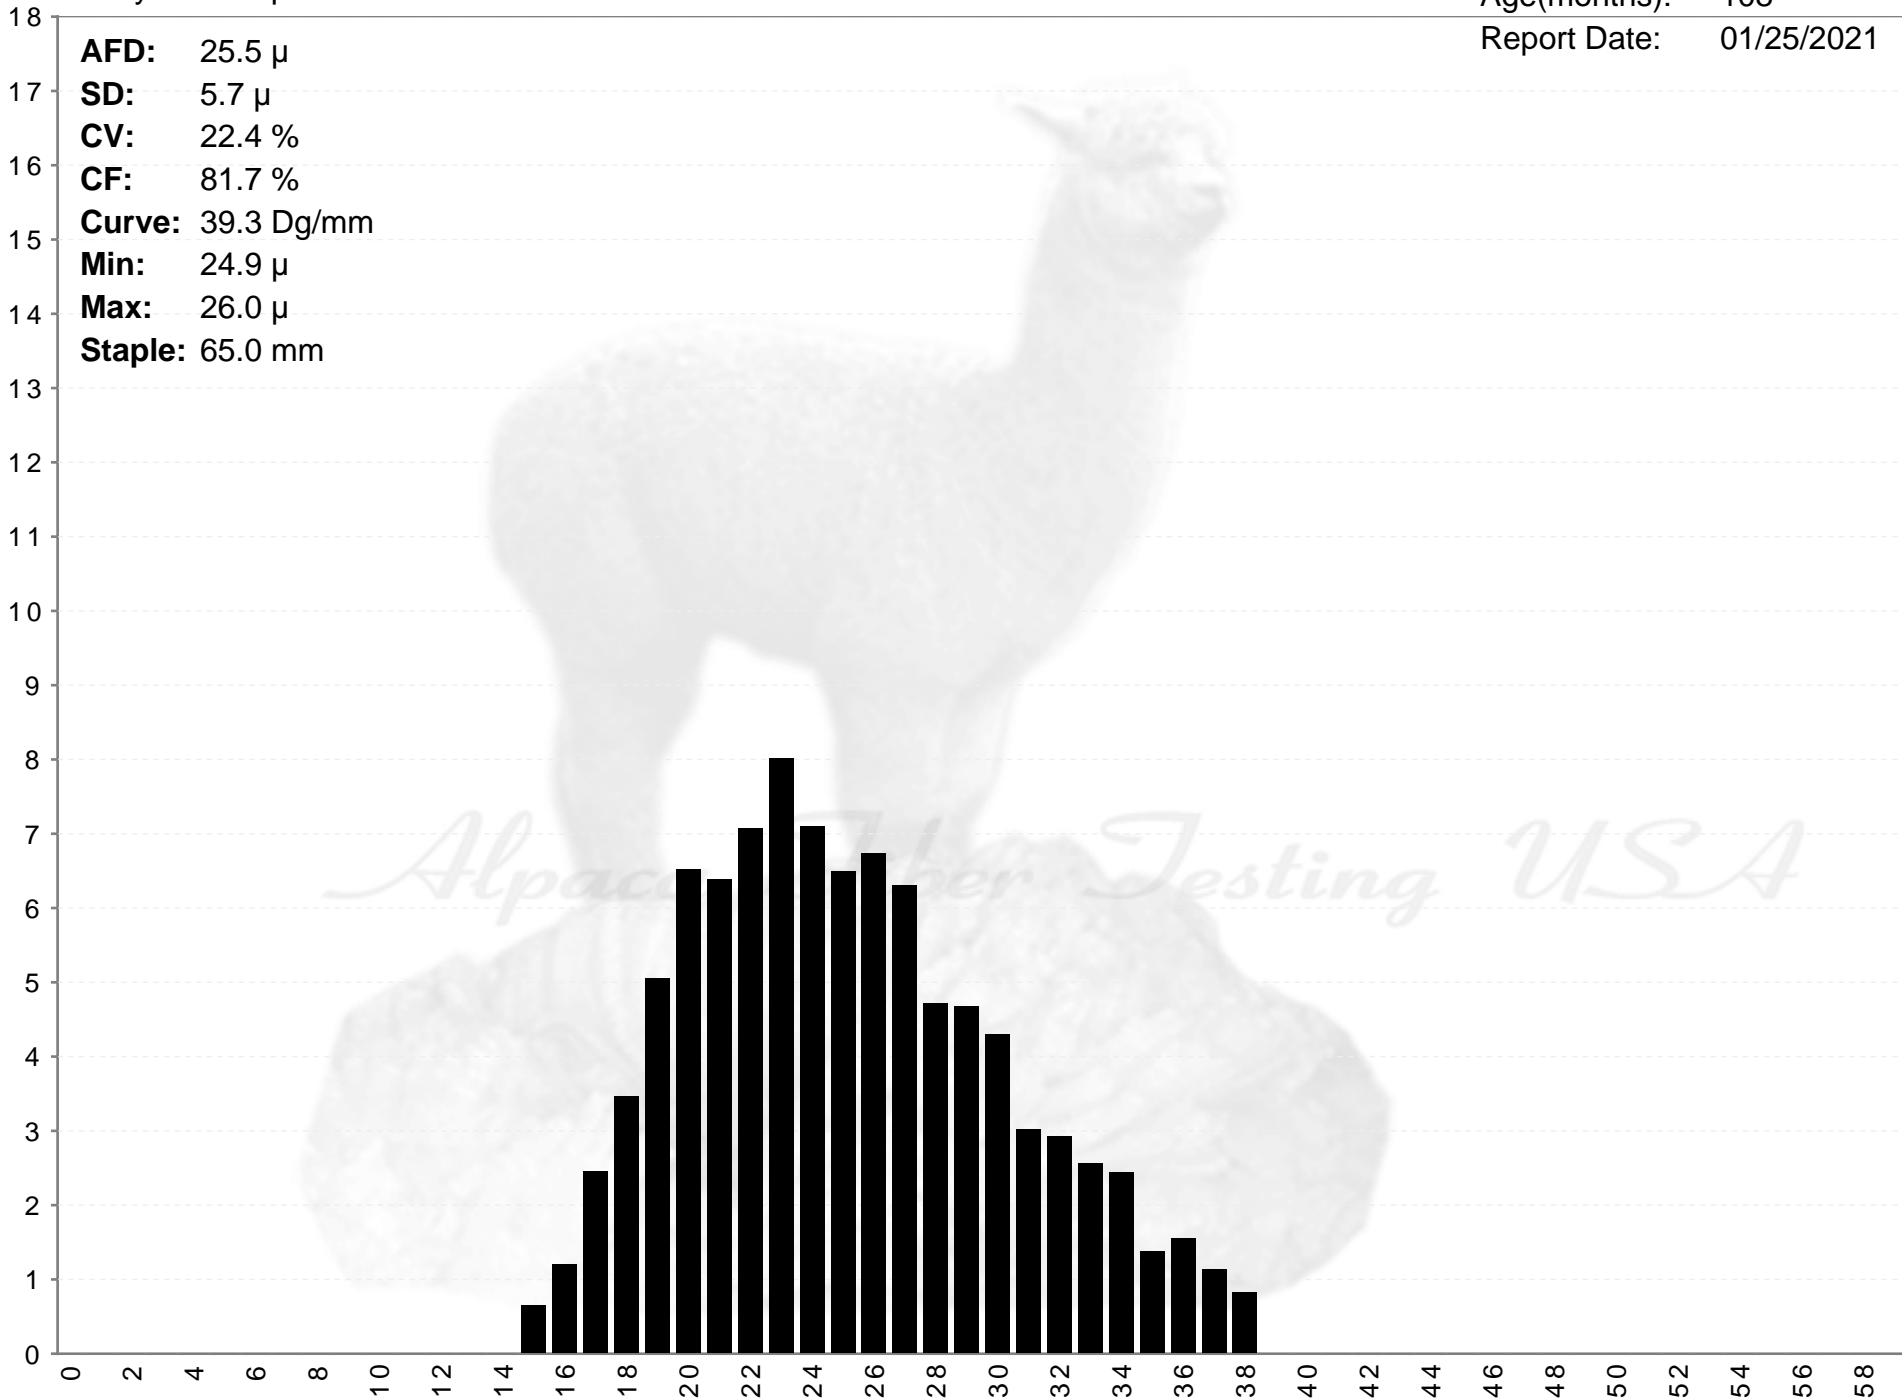

Windy Farm Alpacas

WINDY'S ISREAL

Age(months): 108
Report Date: 01/25/2021

AFD: 25.5 μ
SD: 5.7 μ
CV: 22.4 %
CF: 81.7 %
Curve: 39.3 Dg/mm
Min: 24.9 μ
Max: 26.0 μ
Staple: 65.0 mm

% of Fibers

Alpaca Fiber Testing USA

WINDY'S ISREAL

AFD: 25.5 μ
SD: 5.7 μ
CV: 22.4 %
CF: 81.7 %
Curve: 39.3 Dg/mm
Min: 24.9 μ
Max: 26.0 μ
Staple: 65.0 mm