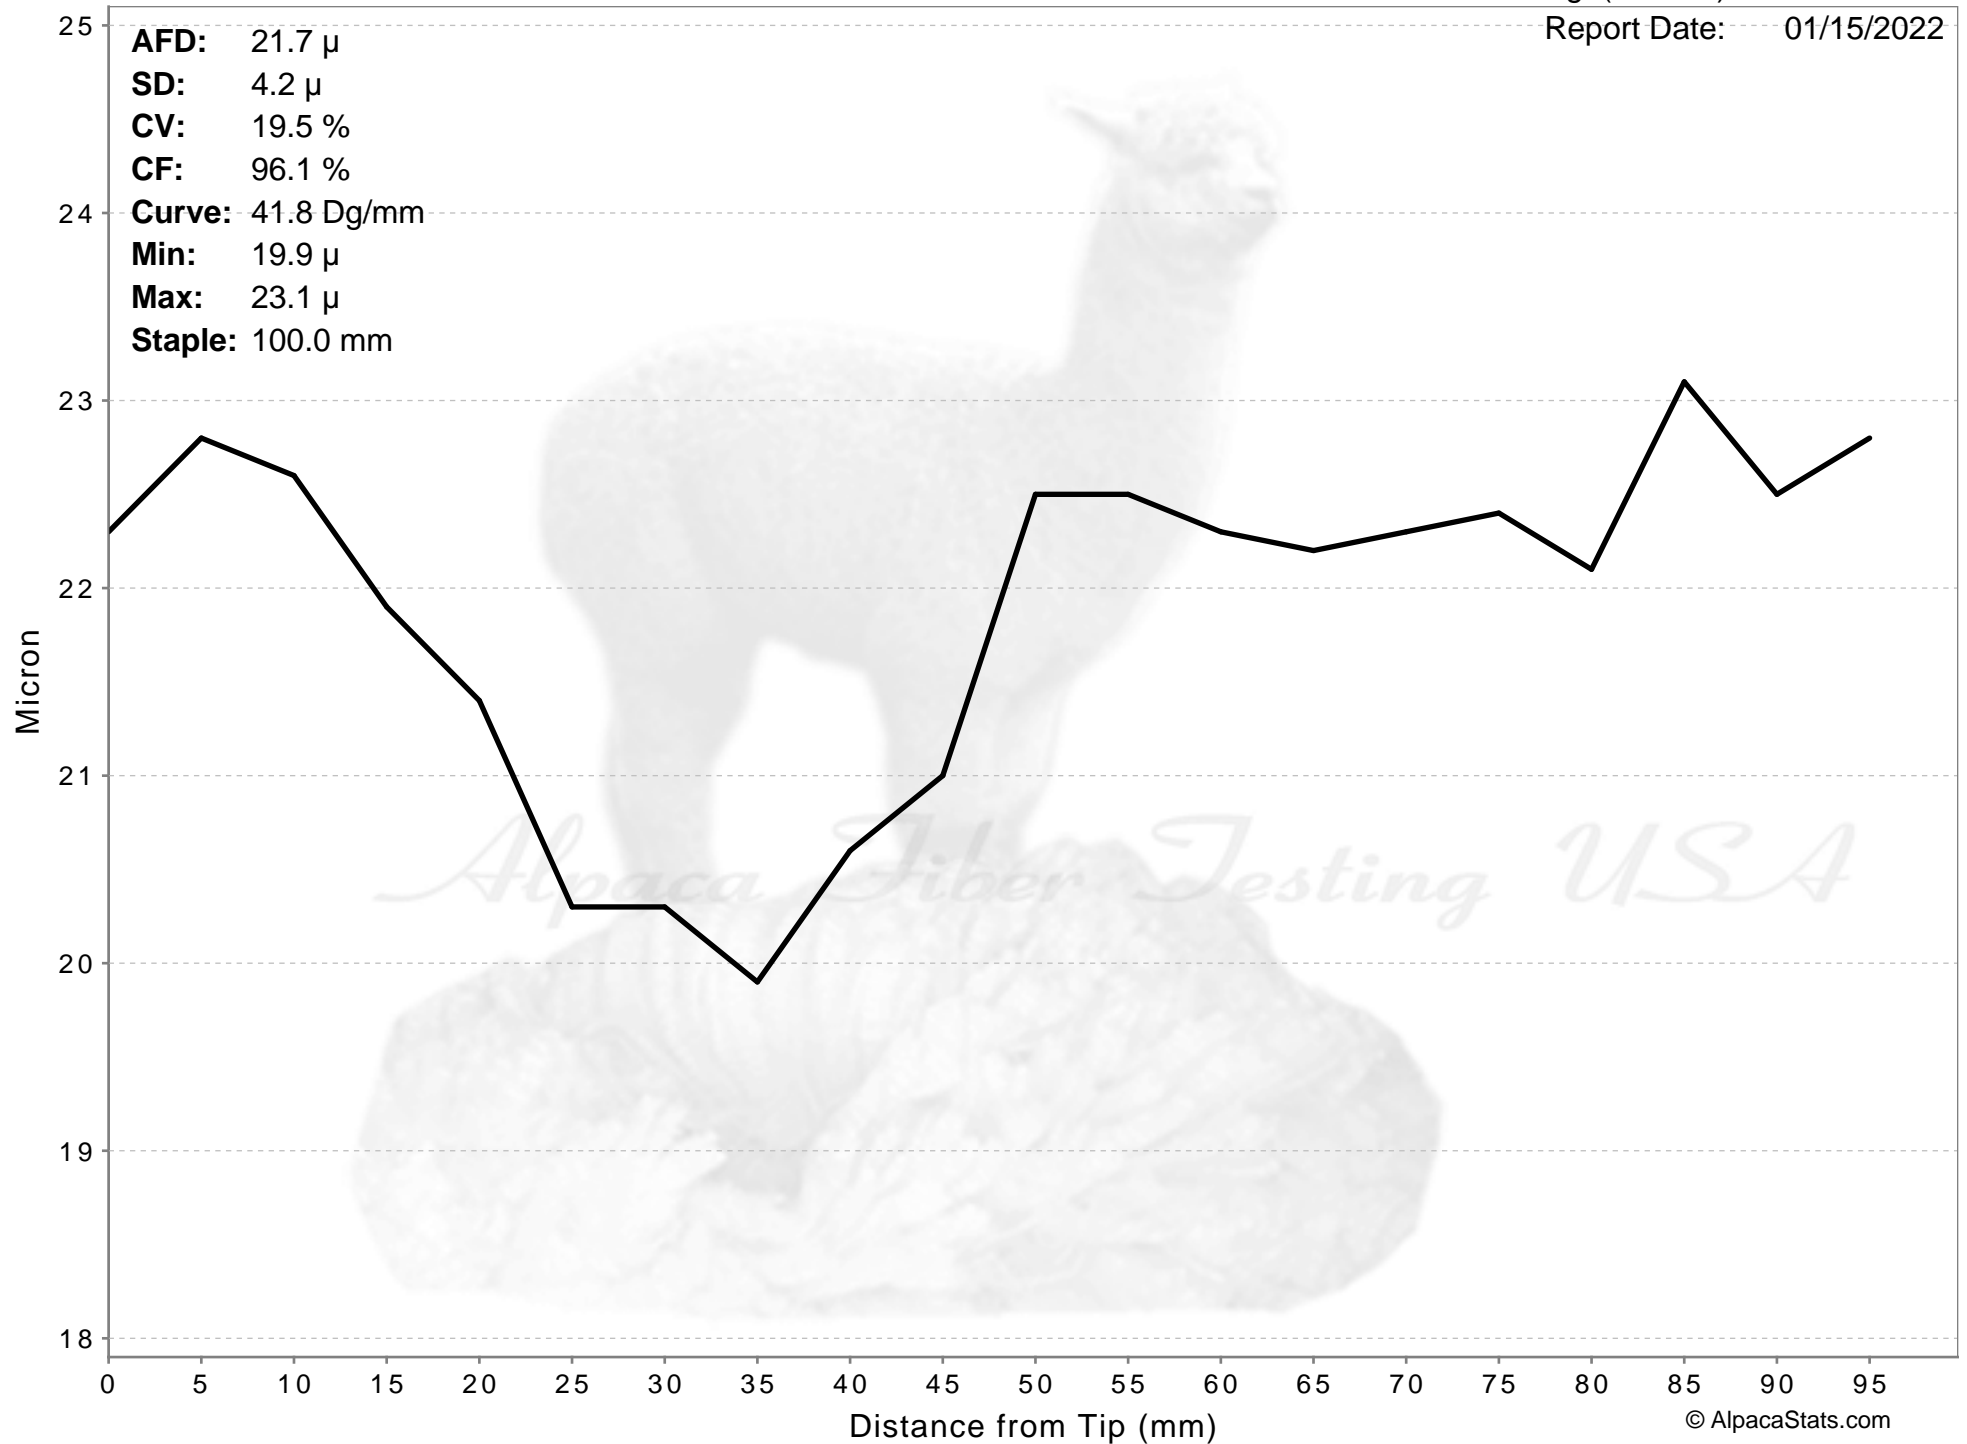

Windy Farm Alpacas A PACA FUN'S SILVER CHALLENGE

Age(months): 18
Report Date: 01/15/2022

AFD: 21.7 μ
SD: 4.2 μ
CV: 19.5 %
CF: 96.1 %
Curve: 41.8 Dg/mm
Min: 19.9 μ
Max: 23.1 μ
Staple: 100.0 mm

% of Fibers

Windy Farm Alpacas **A PACA FUN'S SILVER CHALLENGE**

Age(months): 18

Report Date: 01/15/2022

AFD: 21.7 μ
SD: 4.2 μ
CV: 19.5 %
CF: 96.1 %
Curve: 41.8 Dg/mm
Min: 19.9 μ
Max: 23.1 μ
Staple: 100.0 mm

Alpaca Fiber Testing USA