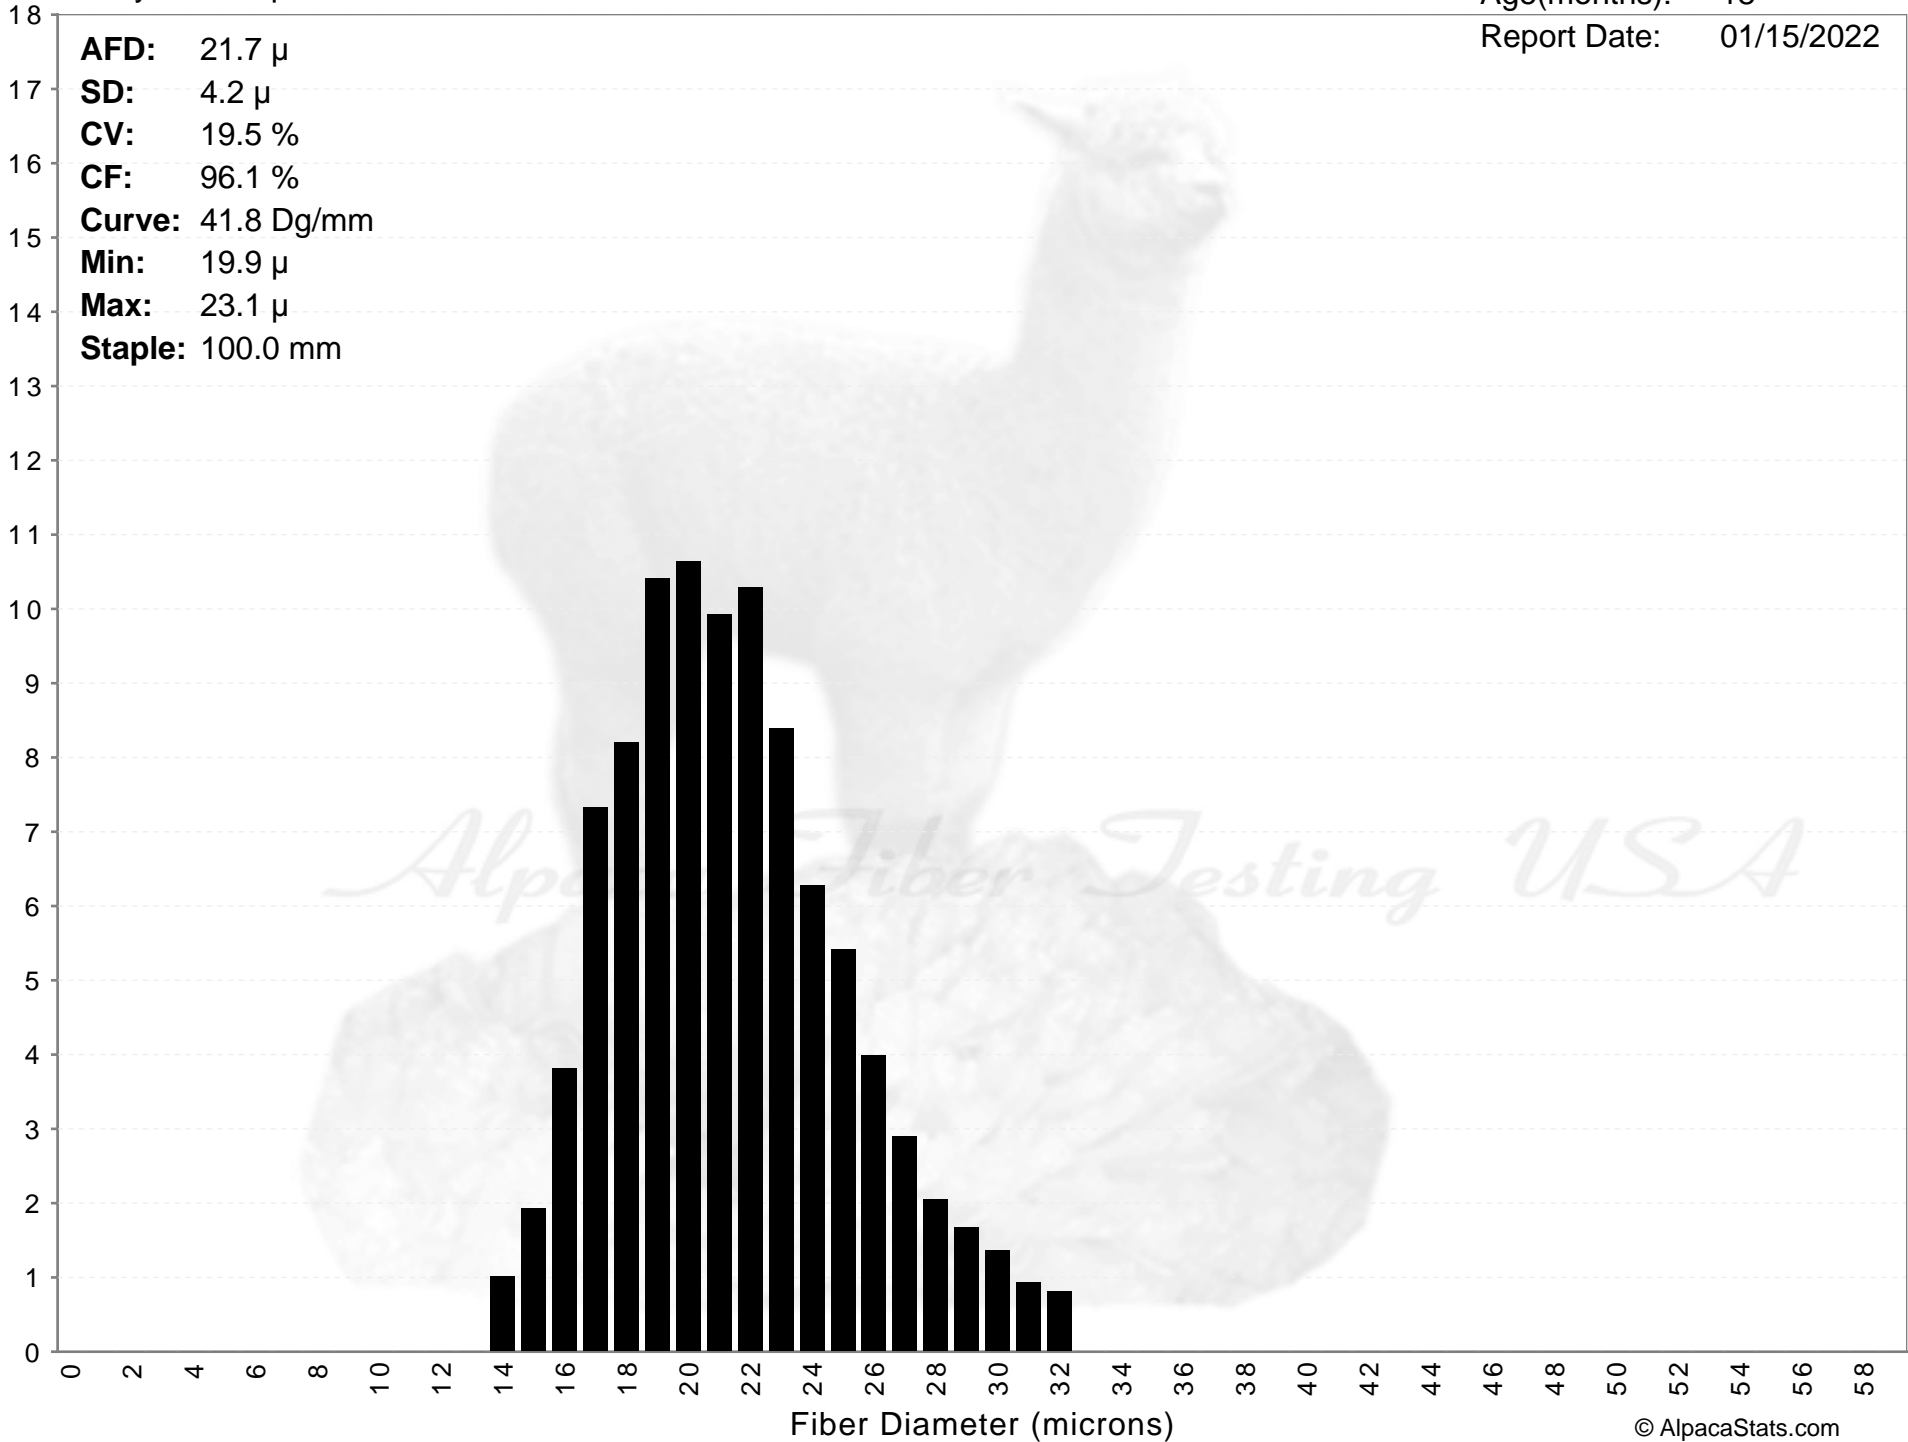

Windy Farm Alpacas A PACA FUN'S SILVER CHALLENGE

Age(months): 18
Report Date: 01/15/2022

AFD: 21.7 μ
SD: 4.2 μ
CV: 19.5 %
CF: 96.1 %
Curve: 41.8 Dg/mm
Min: 19.9 μ
Max: 23.1 μ
Staple: 100.0 mm

% of Fibers

Windy Farm Alpacas **A PACA FUN'S SILVER CHALLENGE**

Age(months): 18

Report Date: 01/15/2022

AFD: 21.7 μ
SD: 4.2 μ
CV: 19.5 %
CF: 96.1 %
Curve: 41.8 Dg/mm
Min: 19.9 μ
Max: 23.1 μ
Staple: 100.0 mm

Alpaca Fiber Testing USA