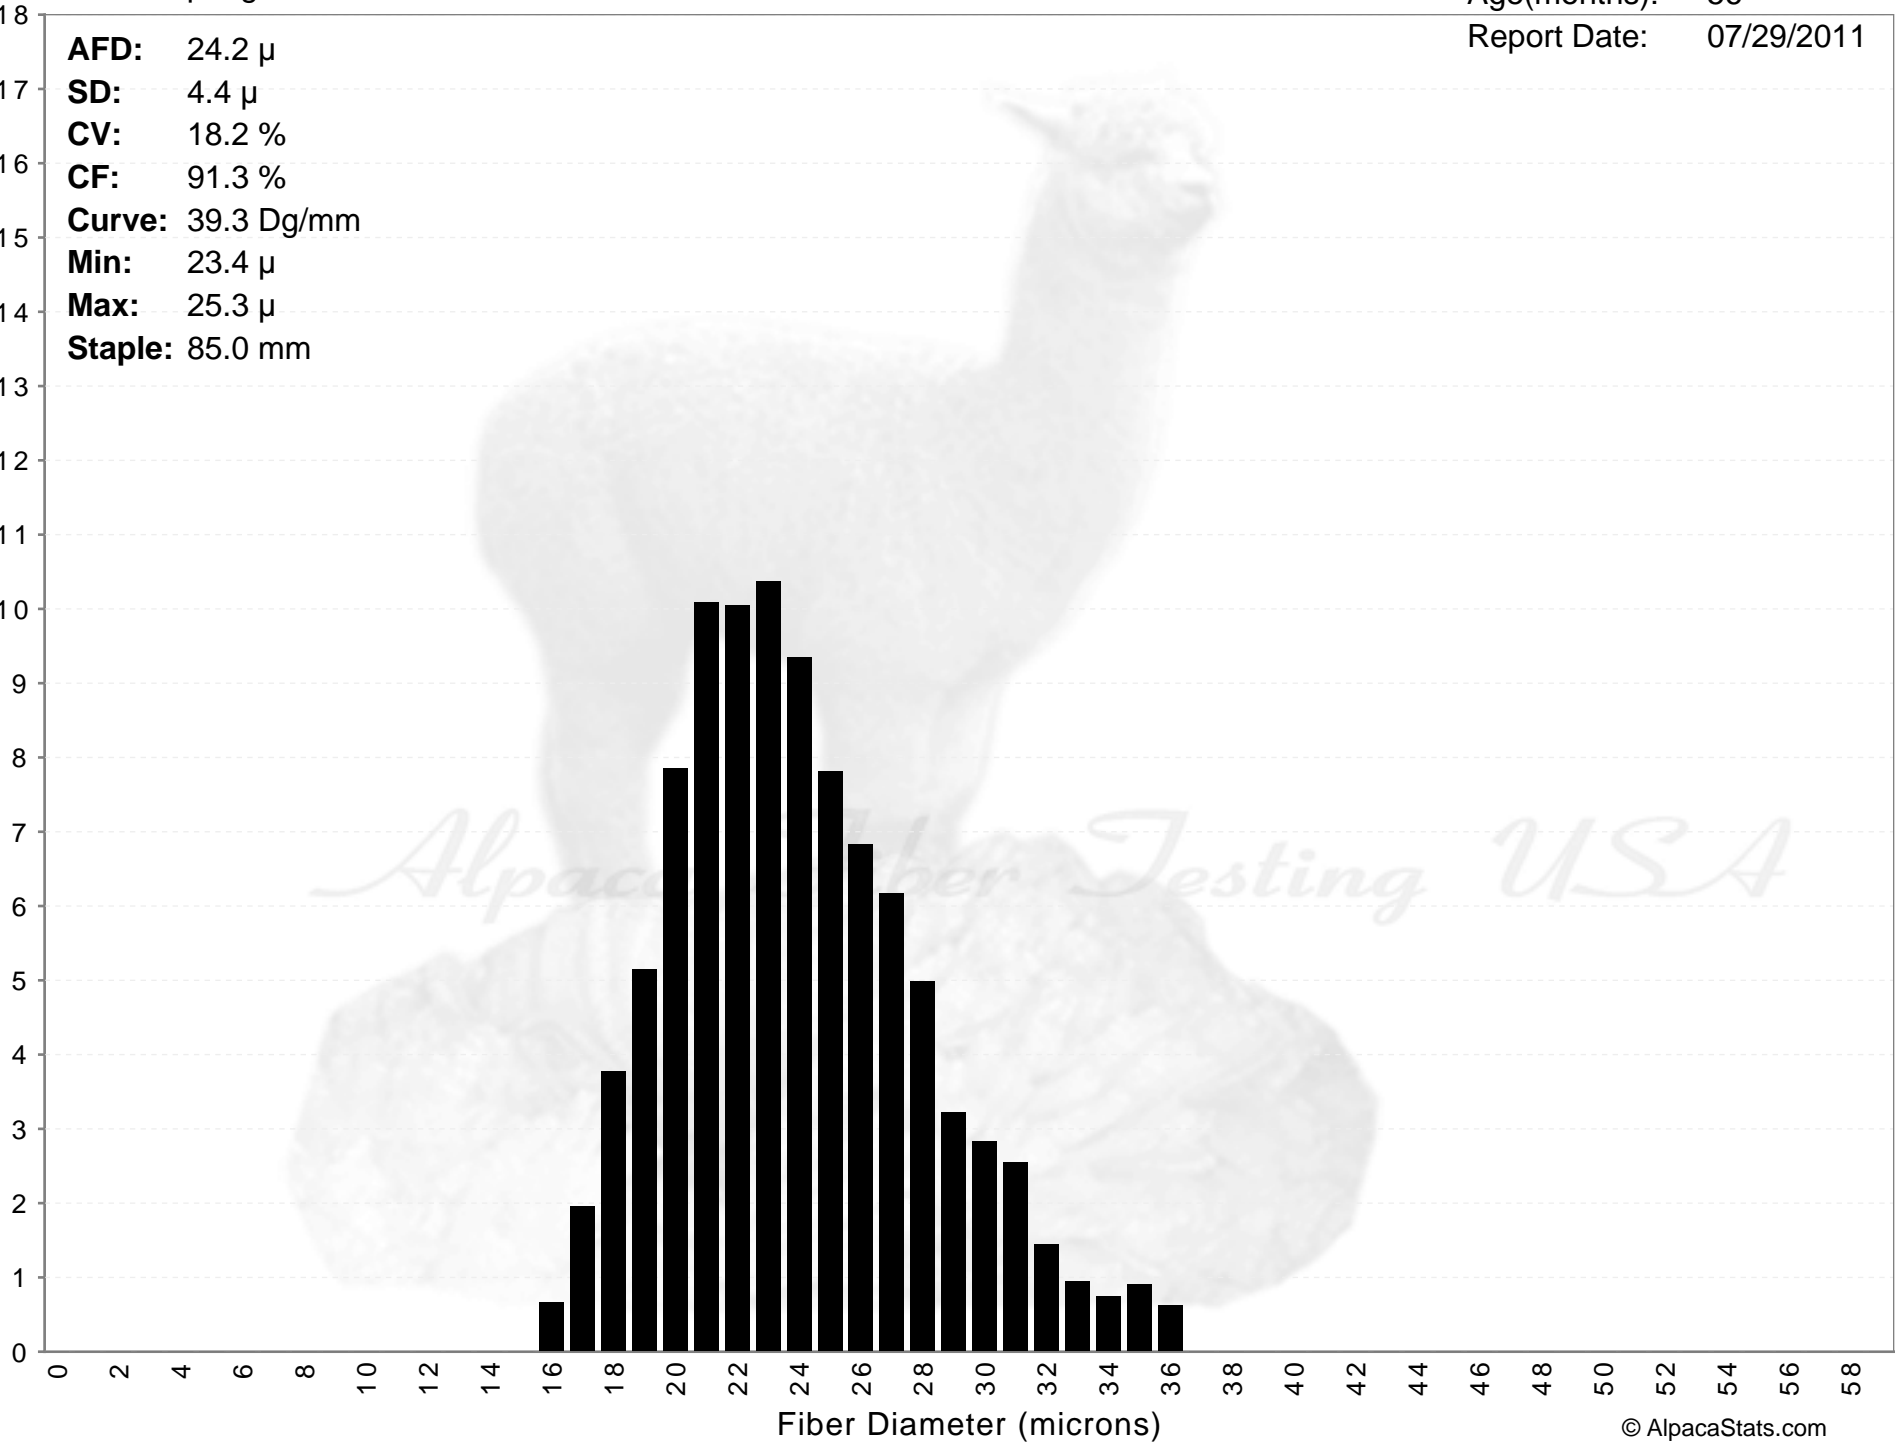

Painted Spring Farm

ELDE

Age(months): 56
Report Date: 07/29/2011

AFD: 24.2 μ
SD: 4.4 μ
CV: 18.2 %
CF: 91.3 %
Curve: 39.3 Dg/mm
Min: 23.4 μ
Max: 25.3 μ
Staple: 85.0 mm

% of Fibers

Alpaca Fiber Testing USA

AFD: 24.2 μ
SD: 4.4 μ
CV: 18.2 %
CF: 91.3 %
Curve: 39.3 Dg/mm
Min: 23.4 μ
Max: 25.3 μ
Staple: 85.0 mm