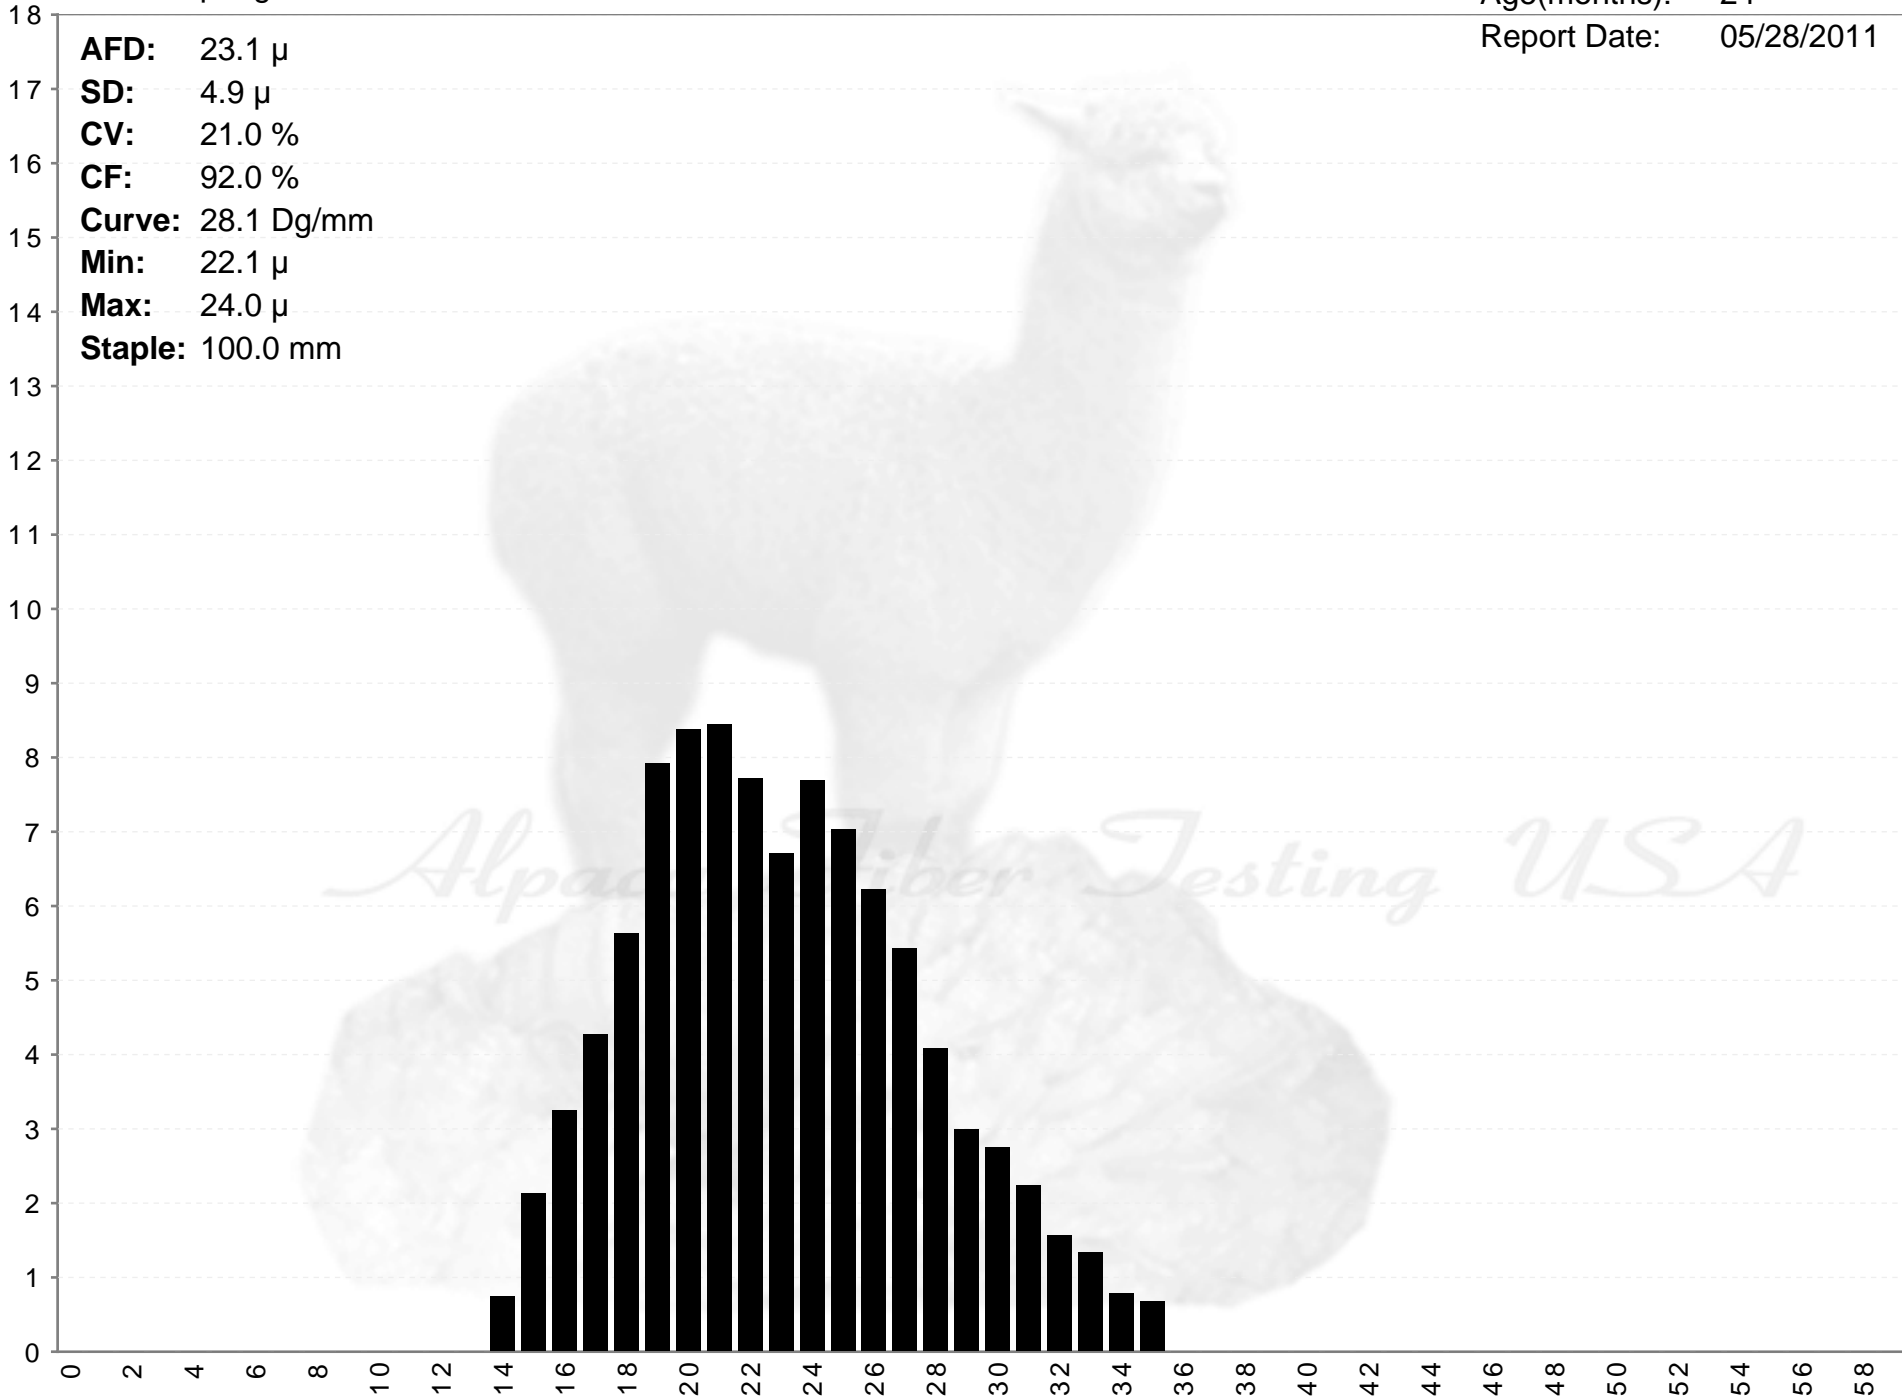

Painted Spring Farm

KEY LAGO

Age(months): 24
Report Date: 05/28/2011

AFD: 23.1 μ
SD: 4.9 μ
CV: 21.0 %
CF: 92.0 %
Curve: 28.1 Dg/mm
Min: 22.1 μ
Max: 24.0 μ
Staple: 100.0 mm

% of Fibers

Fiber Diameter (microns)