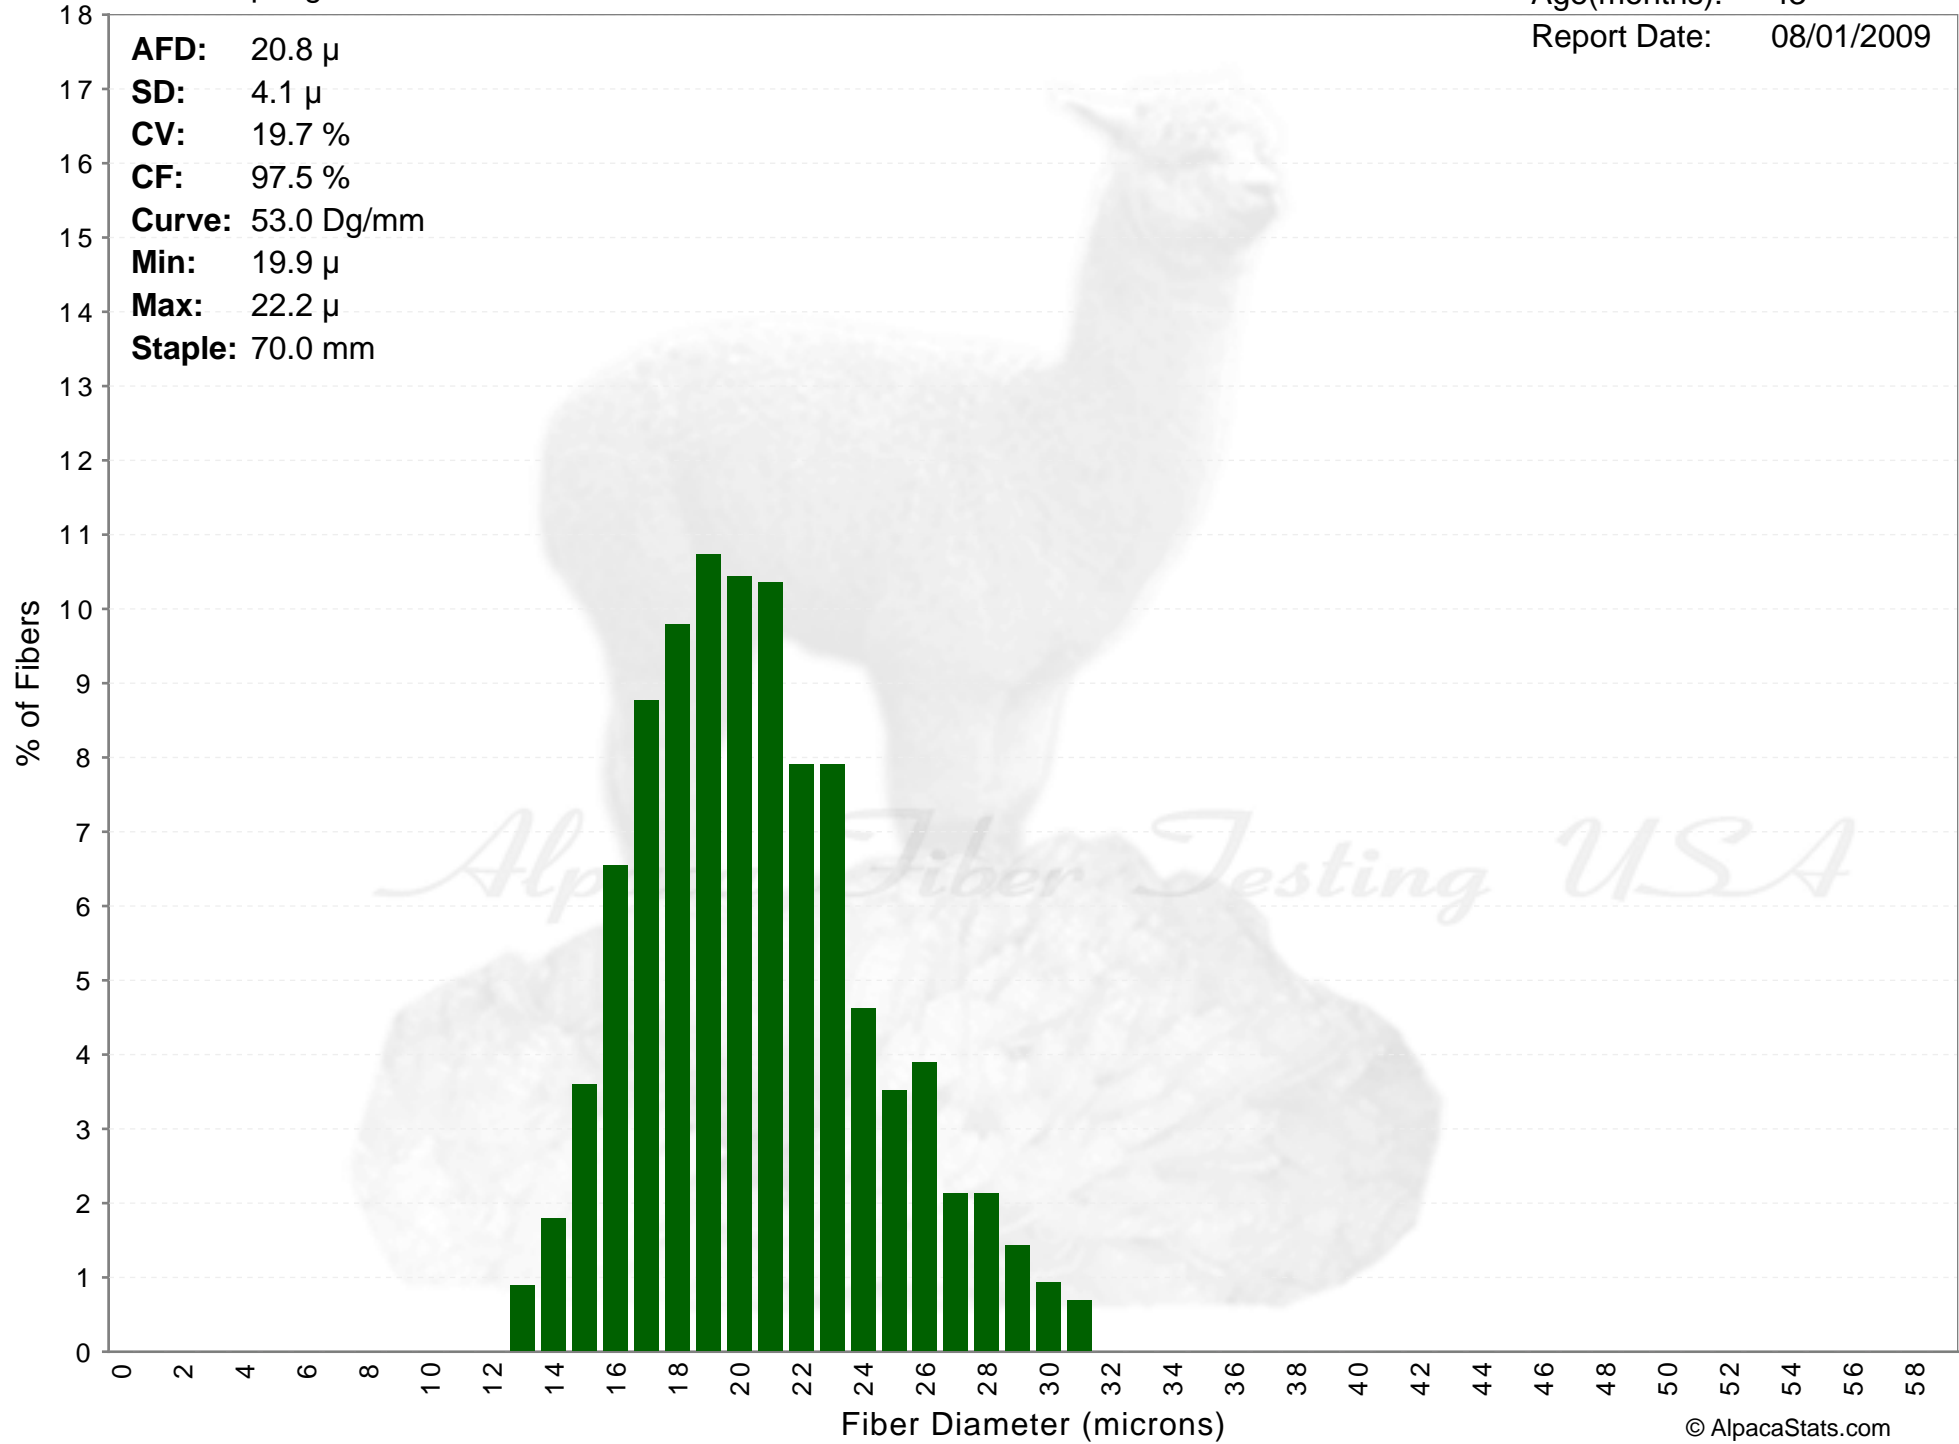

Painted Spring Farm

# PINK

Age(months): 43  
Report Date: 08/01/2009

**AFD:** 20.8  $\mu$   
**SD:** 4.1  $\mu$   
**CV:** 19.7 %  
**CF:** 97.5 %  
**Curve:** 53.0 Dg/mm  
**Min:** 19.9  $\mu$   
**Max:** 22.2  $\mu$   
**Staple:** 70.0 mm

**AFD:** 20.8  $\mu$   
**SD:** 4.1  $\mu$   
**CV:** 19.7 %  
**CF:** 97.5 %  
**Curve:** 53.0 Dg/mm  
**Min:** 19.9  $\mu$   
**Max:** 22.2  $\mu$   
**Staple:** 70.0 mm