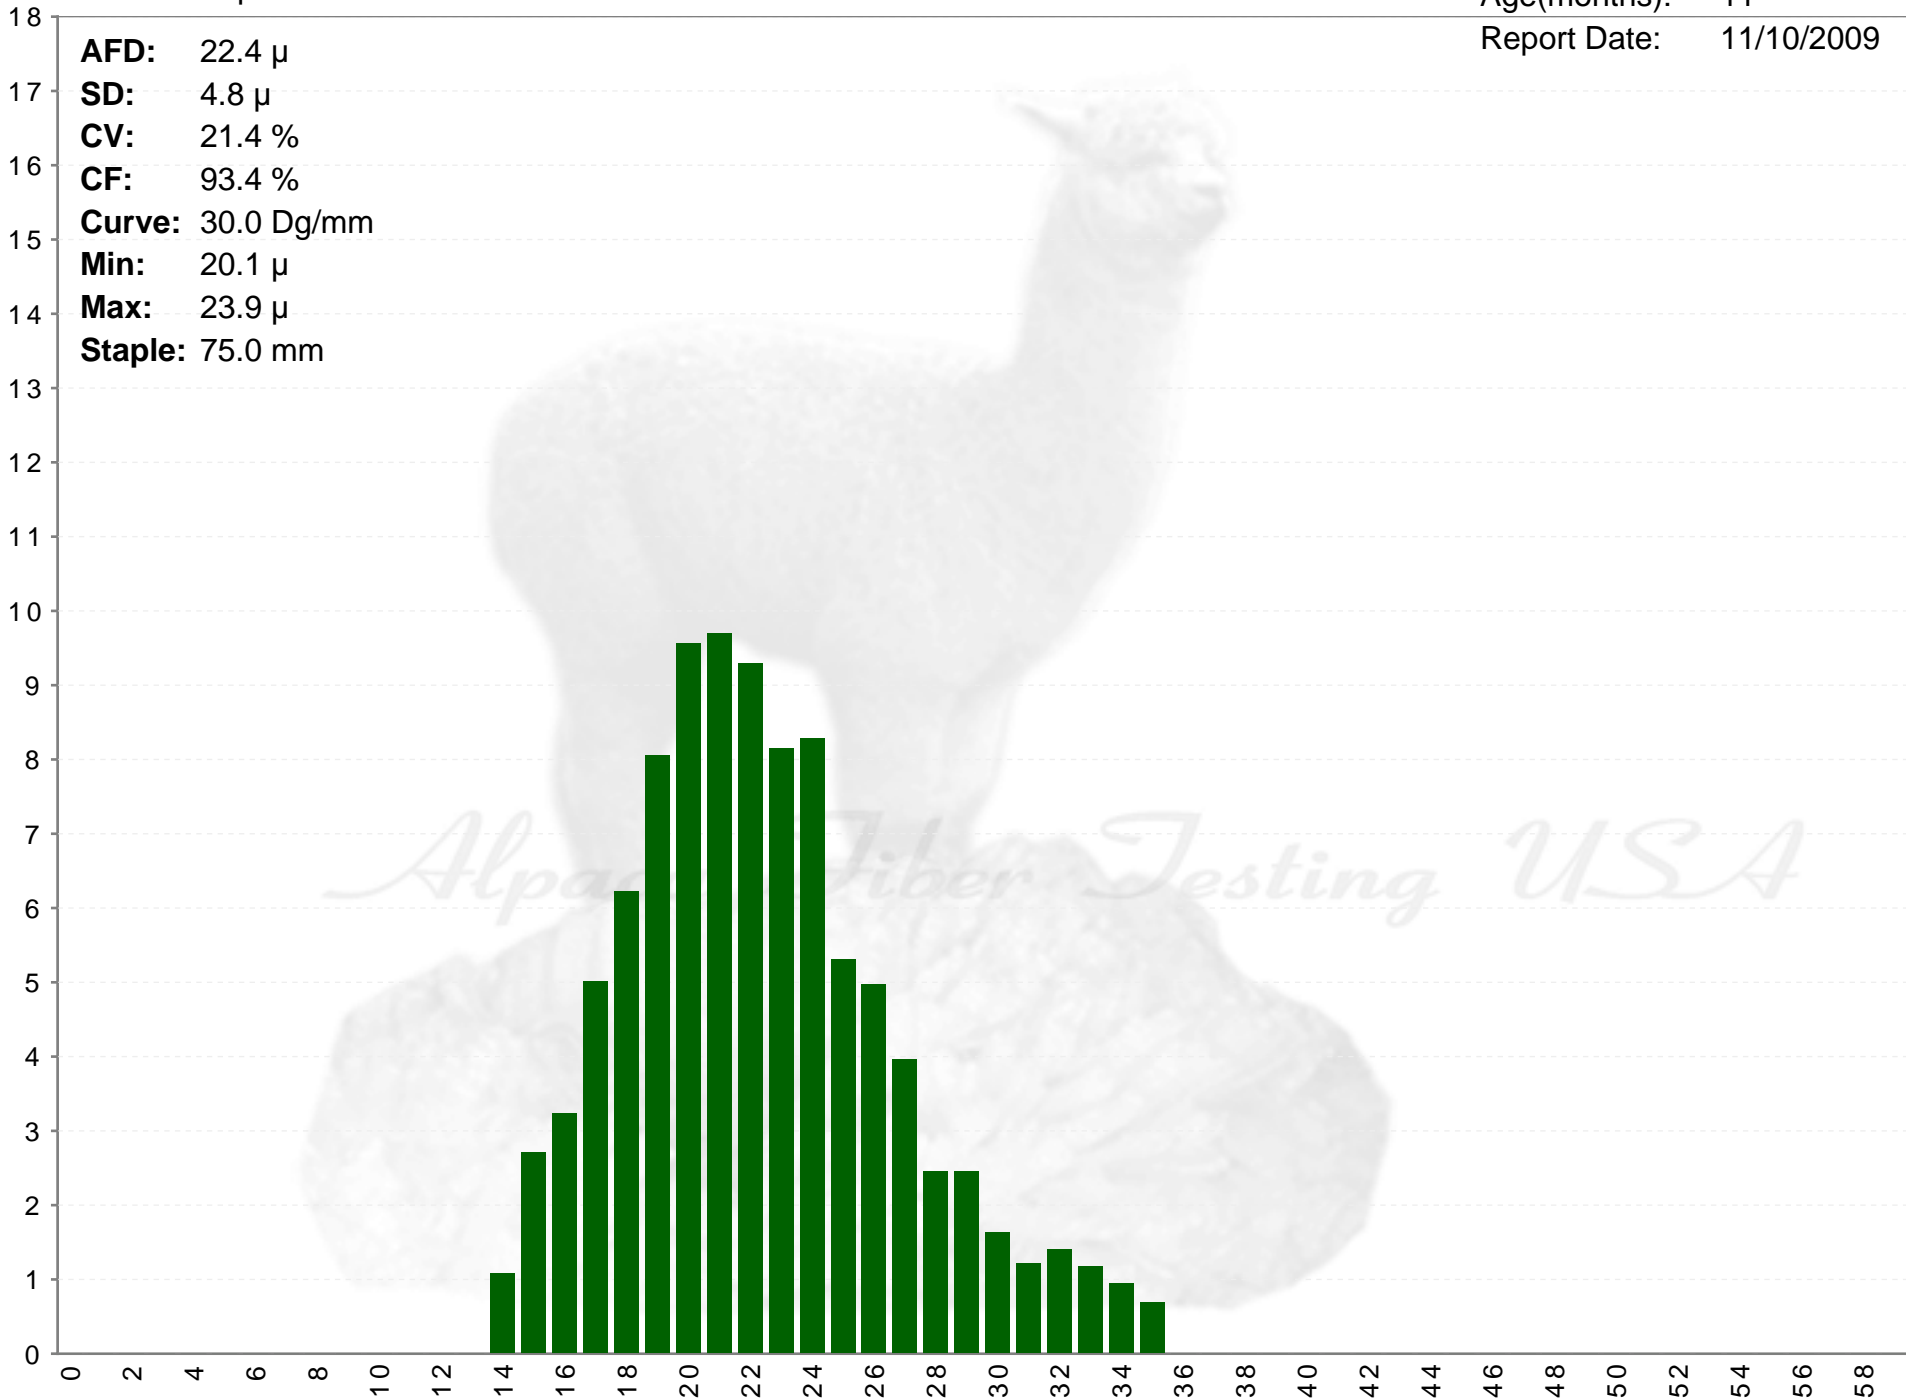

Wildwood Alpacas

MFI LETHAL WEAPON'S PANACHE '08

Age(months): 11
Report Date: 11/10/2009

AFD: 22.4 μ
SD: 4.8 μ
CV: 21.4 %
CF: 93.4 %
Curve: 30.0 Dg/mm
Min: 20.1 μ
Max: 23.9 μ
Staple: 75.0 mm

% of Fibers

Alpaca Fiber Testing USA

Fiber Diameter (microns)

MFI LETHAL WEAPON'S PANACHE '08

AFD: 22.4 μ
SD: 4.8 μ
CV: 21.4 %
CF: 93.4 %
Curve: 30.0 Dg/mm
Min: 20.1 μ
Max: 23.9 μ
Staple: 75.0 mm