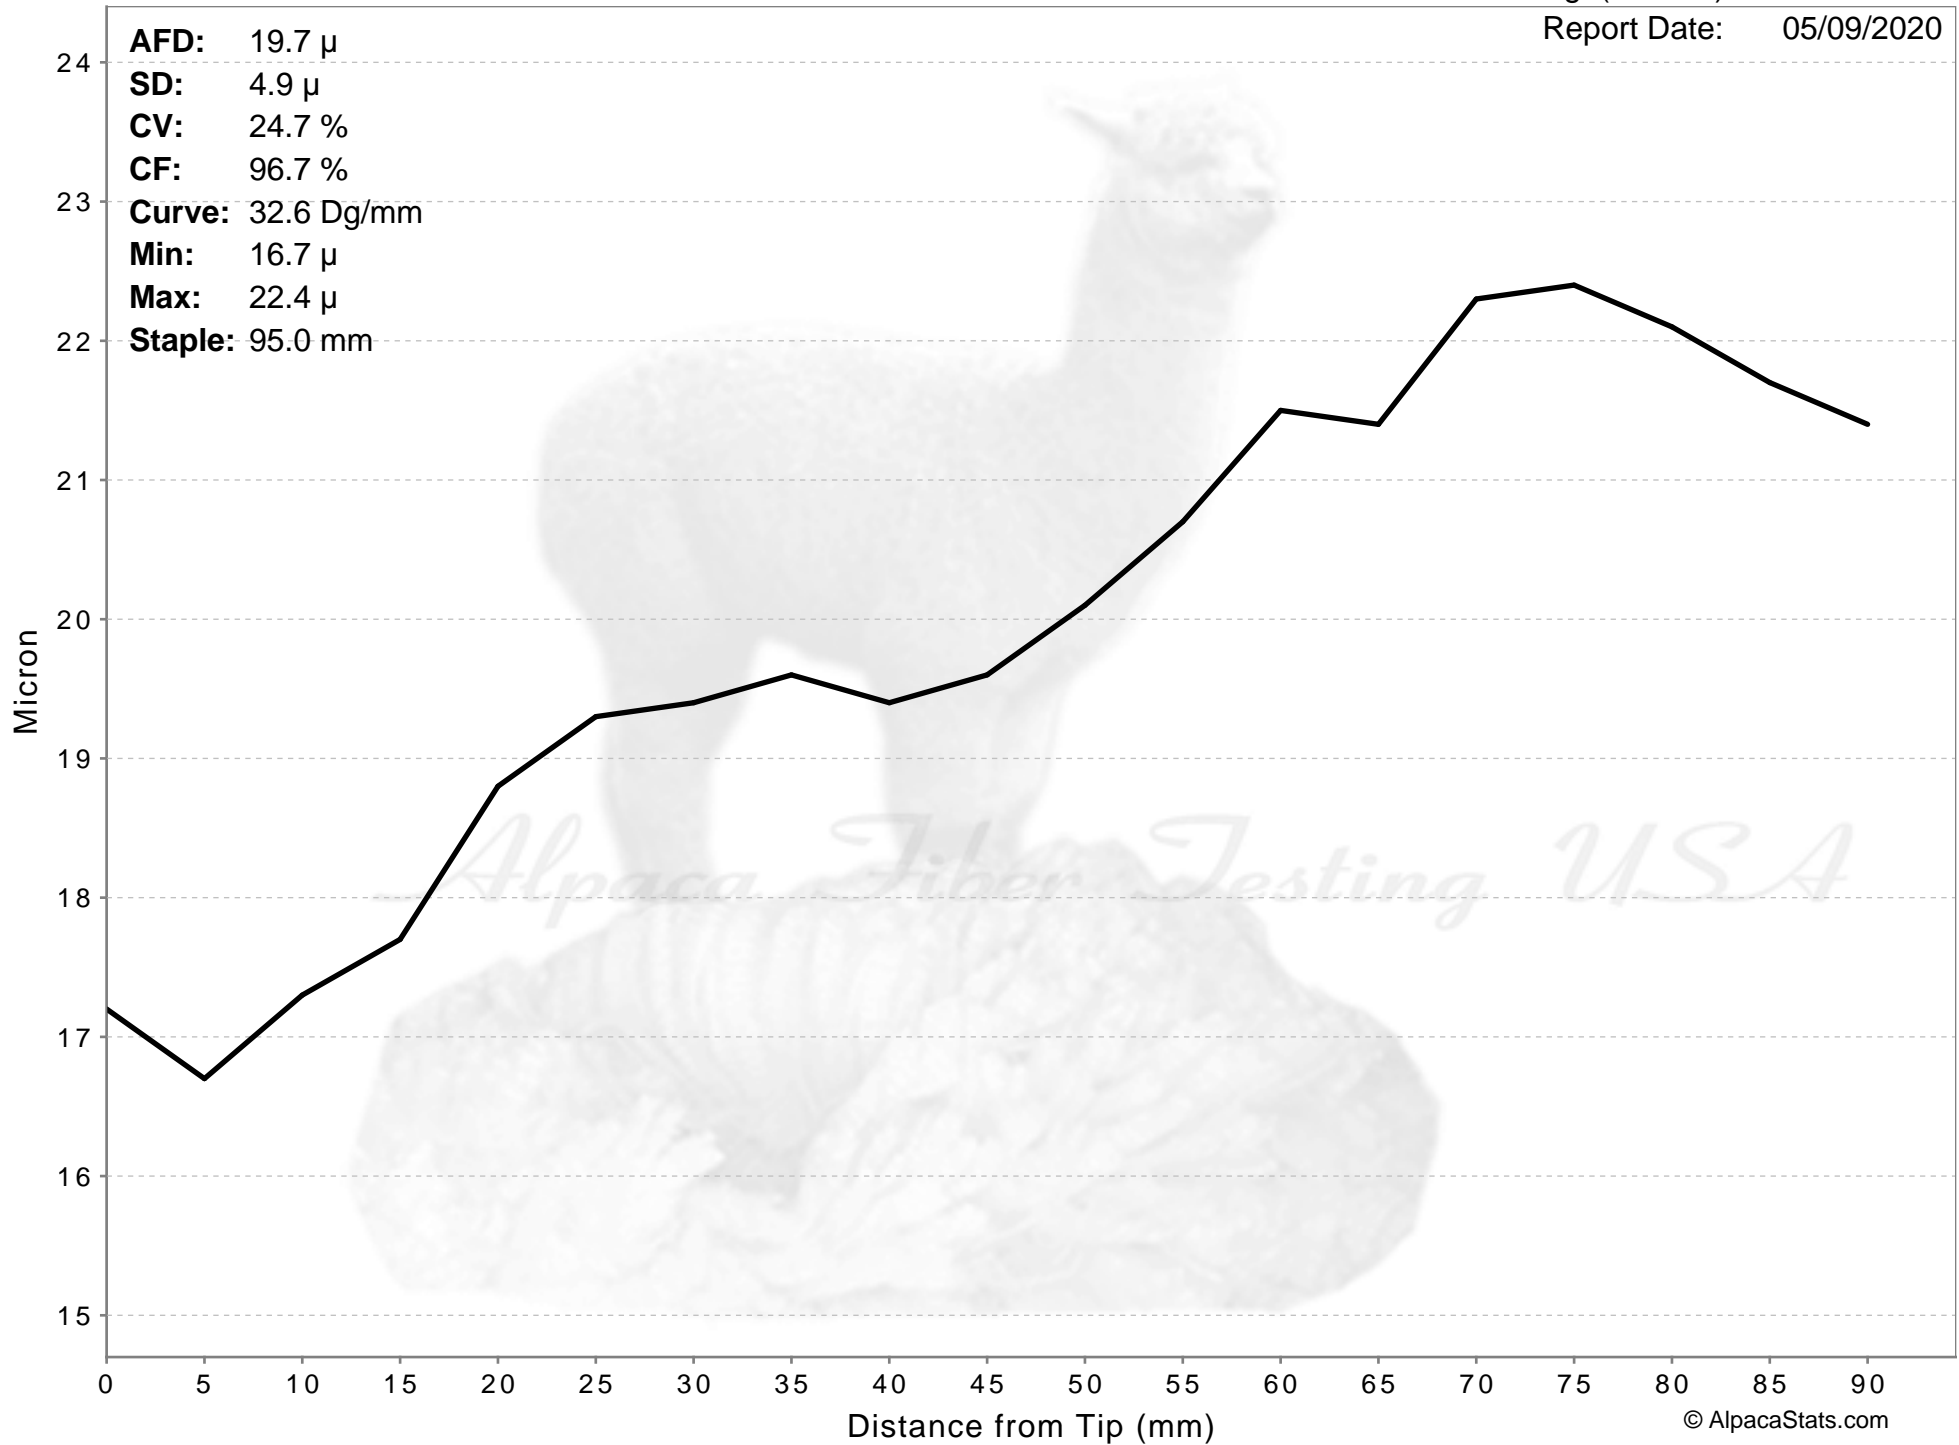

Cinco C's Alpacas

EBONY

Age(months): 8
Report Date: 05/09/2020

AFD: 19.7 μ
SD: 4.9 μ
CV: 24.7 %
CF: 96.7 %
Curve: 32.6 Dg/mm
Min: 16.7 μ
Max: 22.4 μ
Staple: 95.0 mm

% of Fibers

Fiber Diameter (microns)

AFD: 19.7 μ
SD: 4.9 μ
CV: 24.7 %
CF: 96.7 %
Curve: 32.6 Dg/mm
Min: 16.7 μ
Max: 22.4 μ
Staple: 95.0 mm

Alpaca Fiber Testing USA