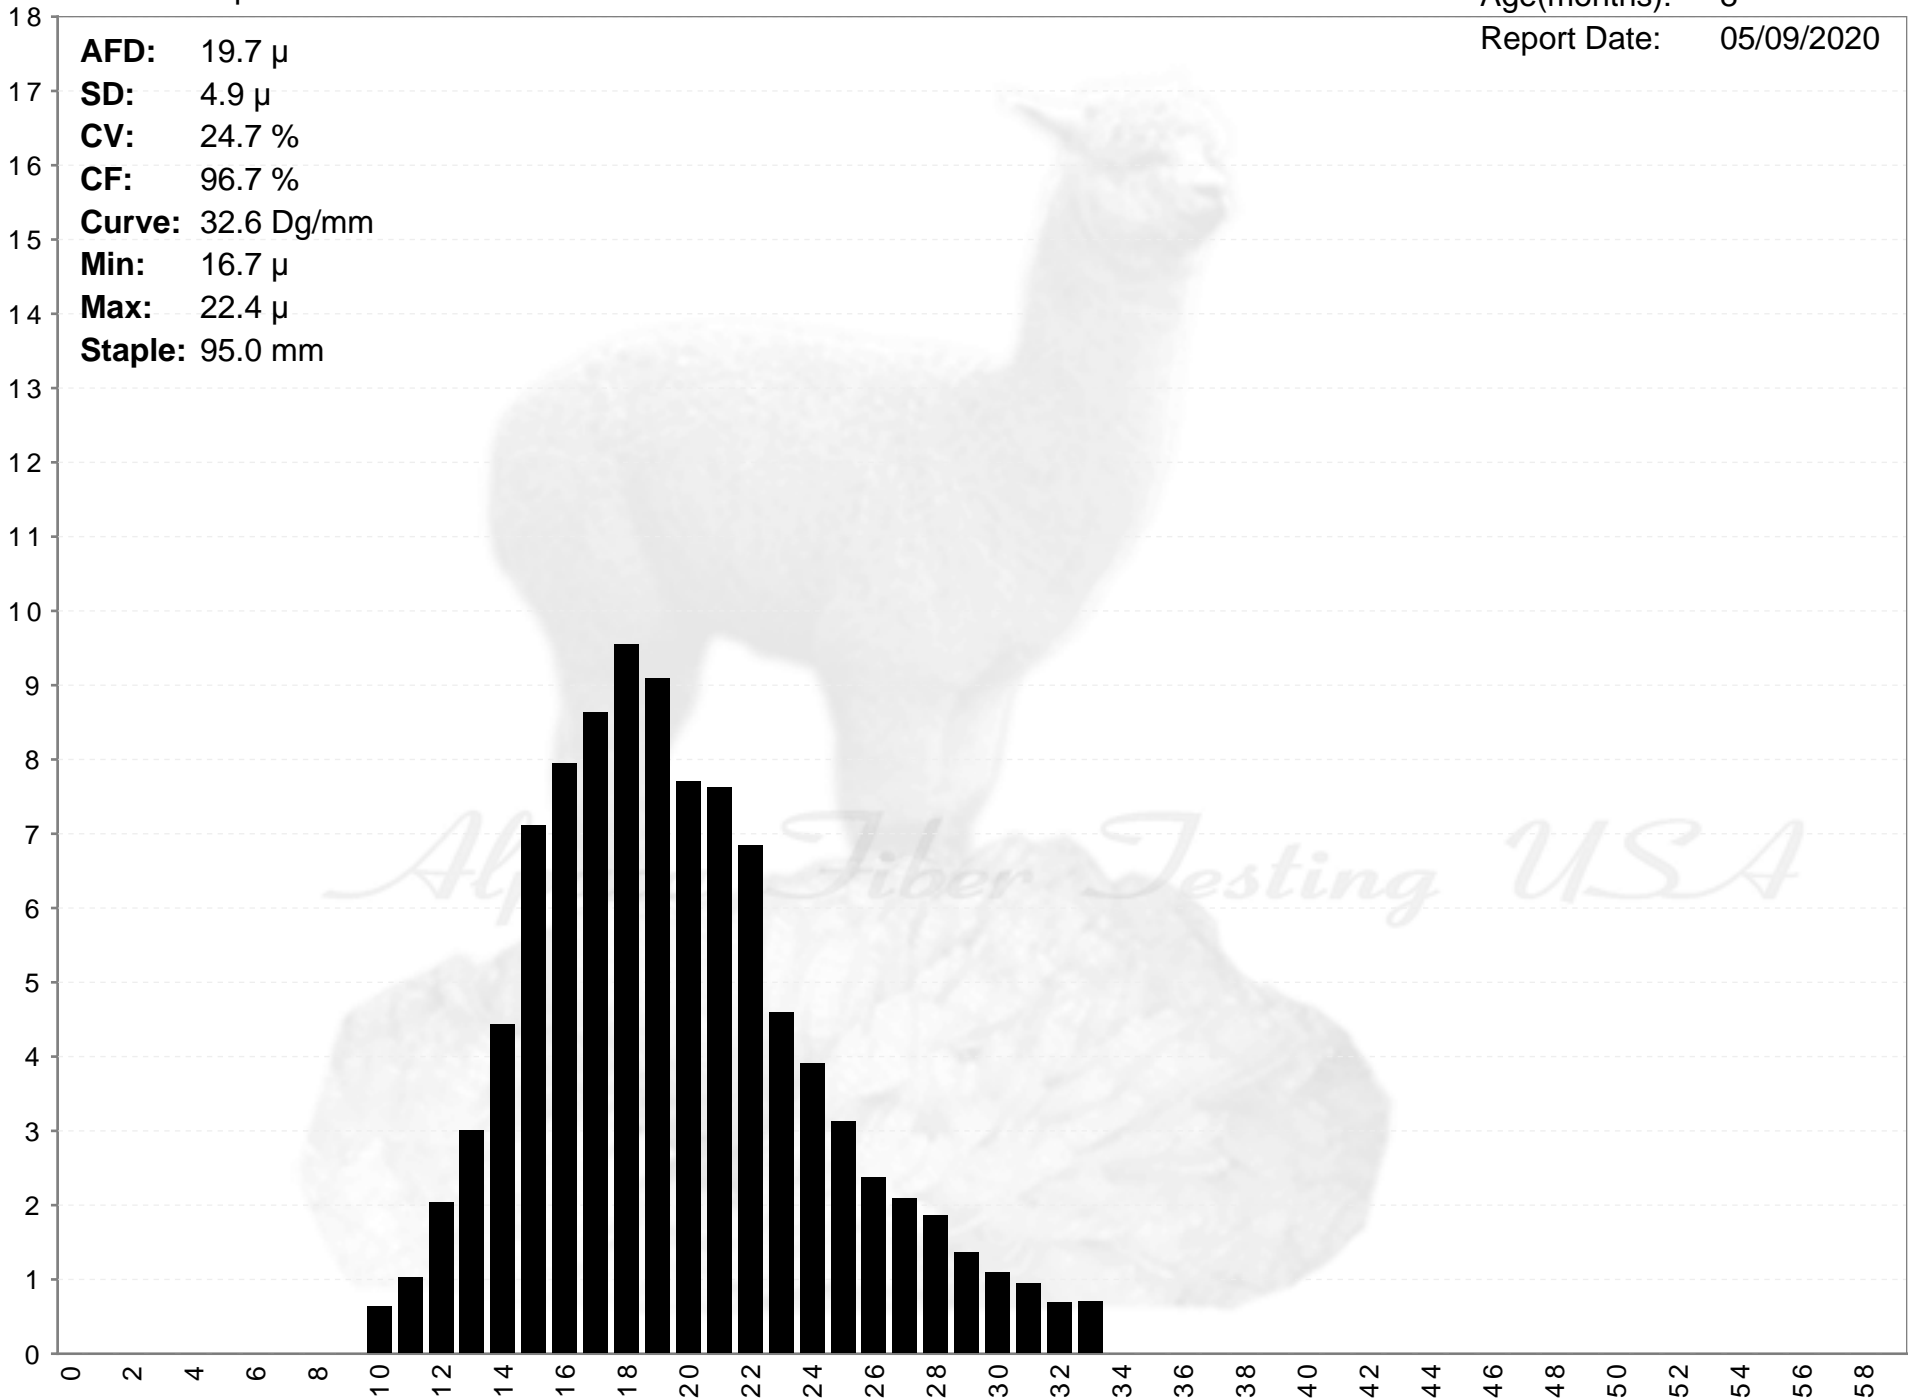

Cinco C's Alpacas

EBONY

Age(months): 8
Report Date: 05/09/2020

AFD: 19.7 μ
SD: 4.9 μ
CV: 24.7 %
CF: 96.7 %
Curve: 32.6 Dg/mm
Min: 16.7 μ
Max: 22.4 μ
Staple: 95.0 mm

% of Fibers

Fiber Diameter (microns)

AFD: 19.7 μ
SD: 4.9 μ
CV: 24.7 %
CF: 96.7 %
Curve: 32.6 Dg/mm
Min: 16.7 μ
Max: 22.4 μ
Staple: 95.0 mm

Alpaca Fiber Testing USA