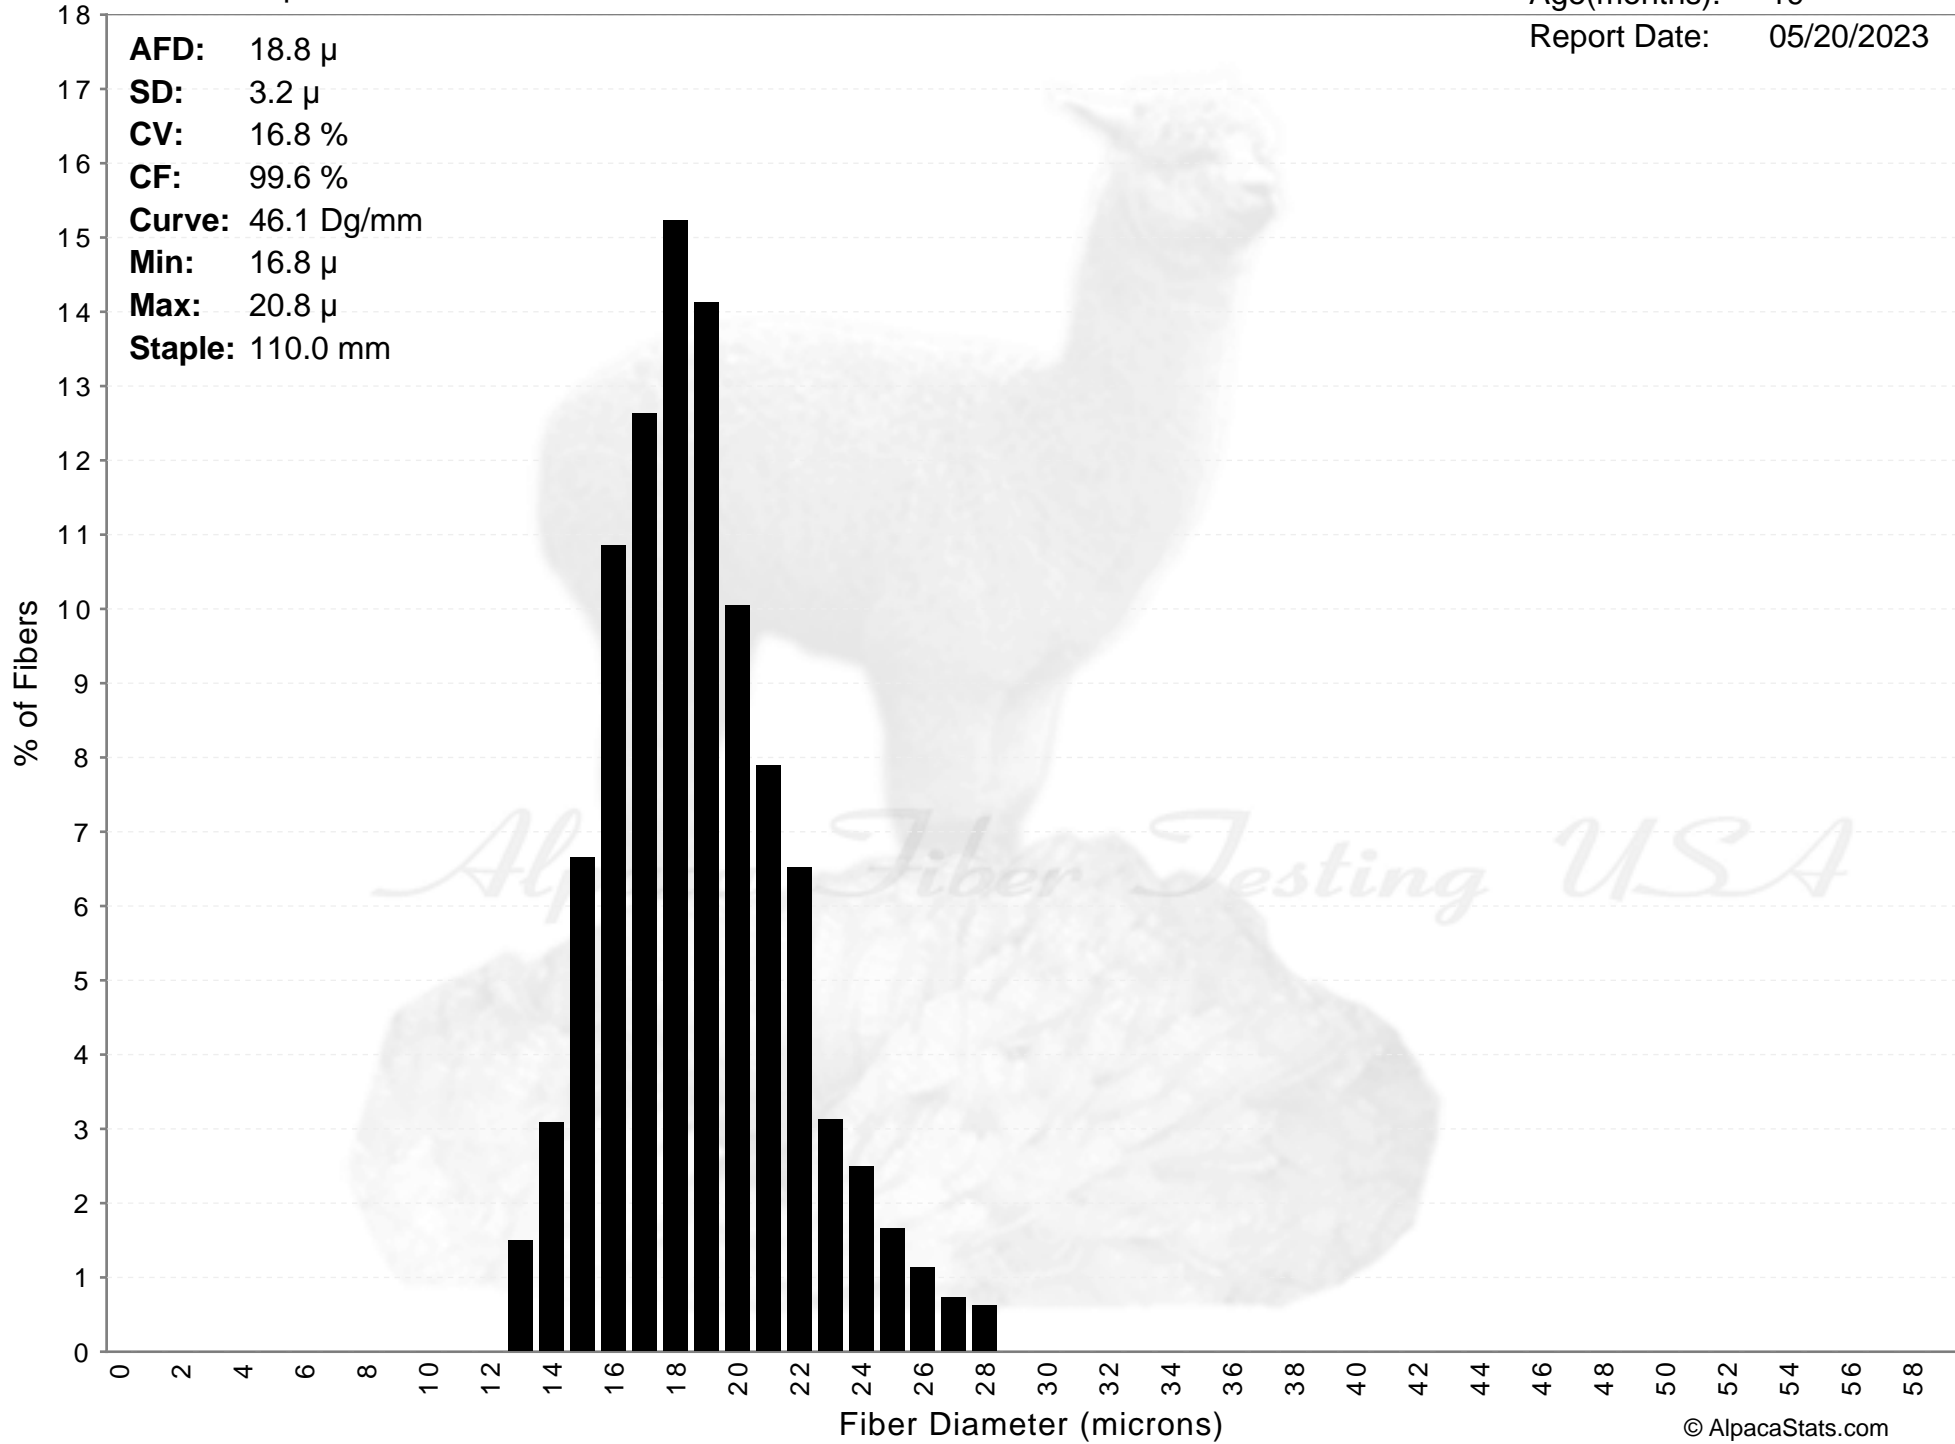

Cinco C's Alpacas

CARTIER

Age(months): 19
Report Date: 05/20/2023

AFD: 18.8 μ
SD: 3.2 μ
CV: 16.8 %
CF: 99.6 %
Curve: 46.1 Dg/mm
Min: 16.8 μ
Max: 20.8 μ
Staple: 110.0 mm

AFD: 18.8 μ
SD: 3.2 μ
CV: 16.8 %
CF: 99.6 %
Curve: 46.1 Dg/mm
Min: 16.8 μ
Max: 20.8 μ
Staple: 110.0 mm