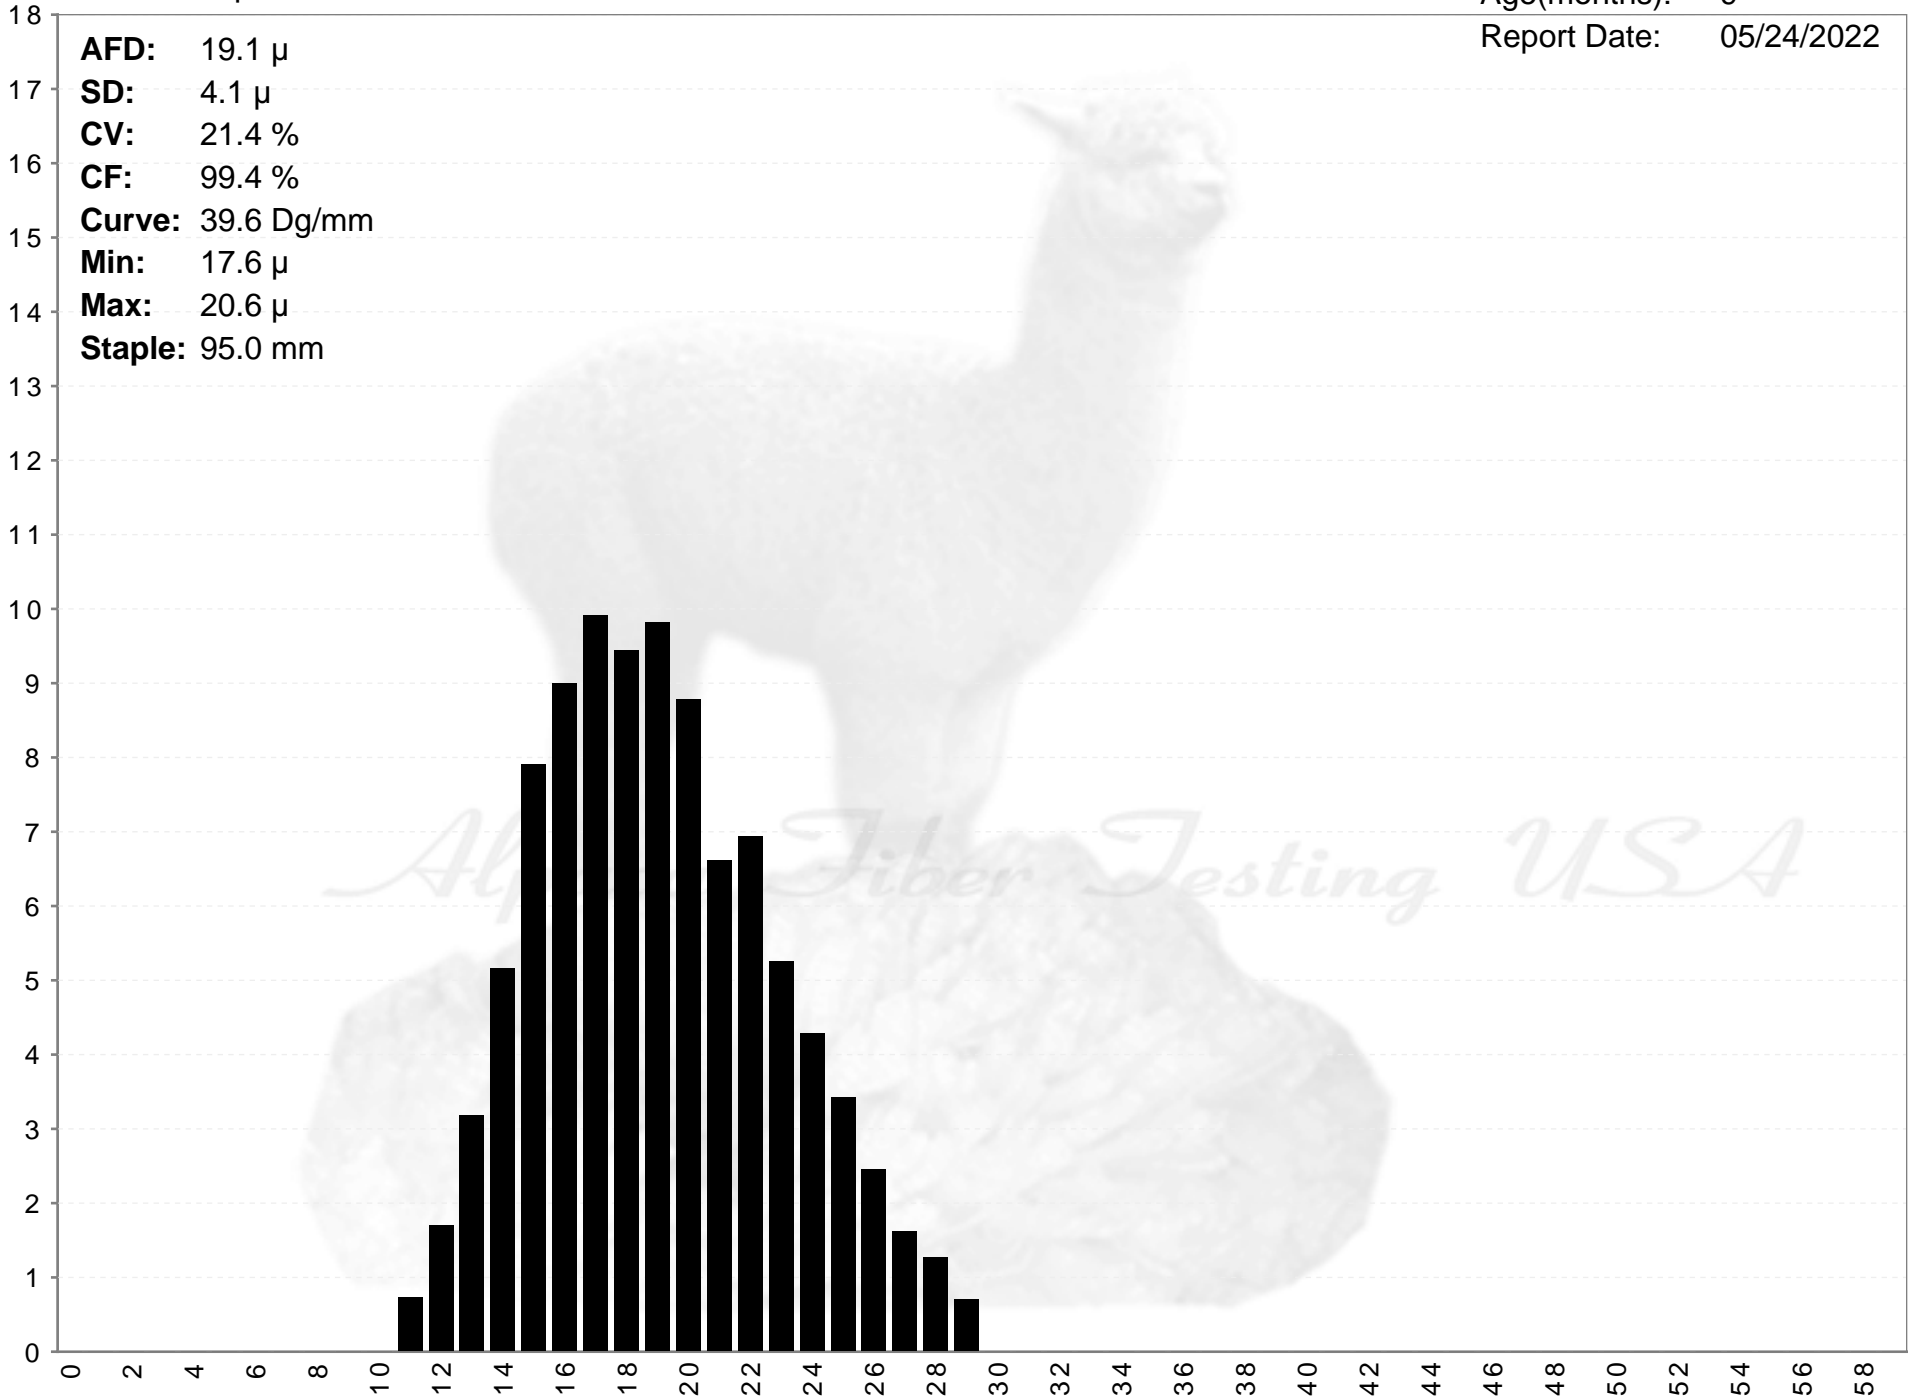

Cinco C's Alpacas

CAESAR

Age(months): 9

Report Date: 05/24/2022

AFD: 19.1 μ
SD: 4.1 μ
CV: 21.4 %
CF: 99.4 %
Curve: 39.6 Dg/mm
Min: 17.6 μ
Max: 20.6 μ
Staple: 95.0 mm

% of Fibers

Fiber Diameter (microns)

CAESAR

AFD: 19.1 μ
SD: 4.1 μ
CV: 21.4 %
CF: 99.4 %
Curve: 39.6 Dg/mm
Min: 17.6 μ
Max: 20.6 μ
Staple: 95.0 mm