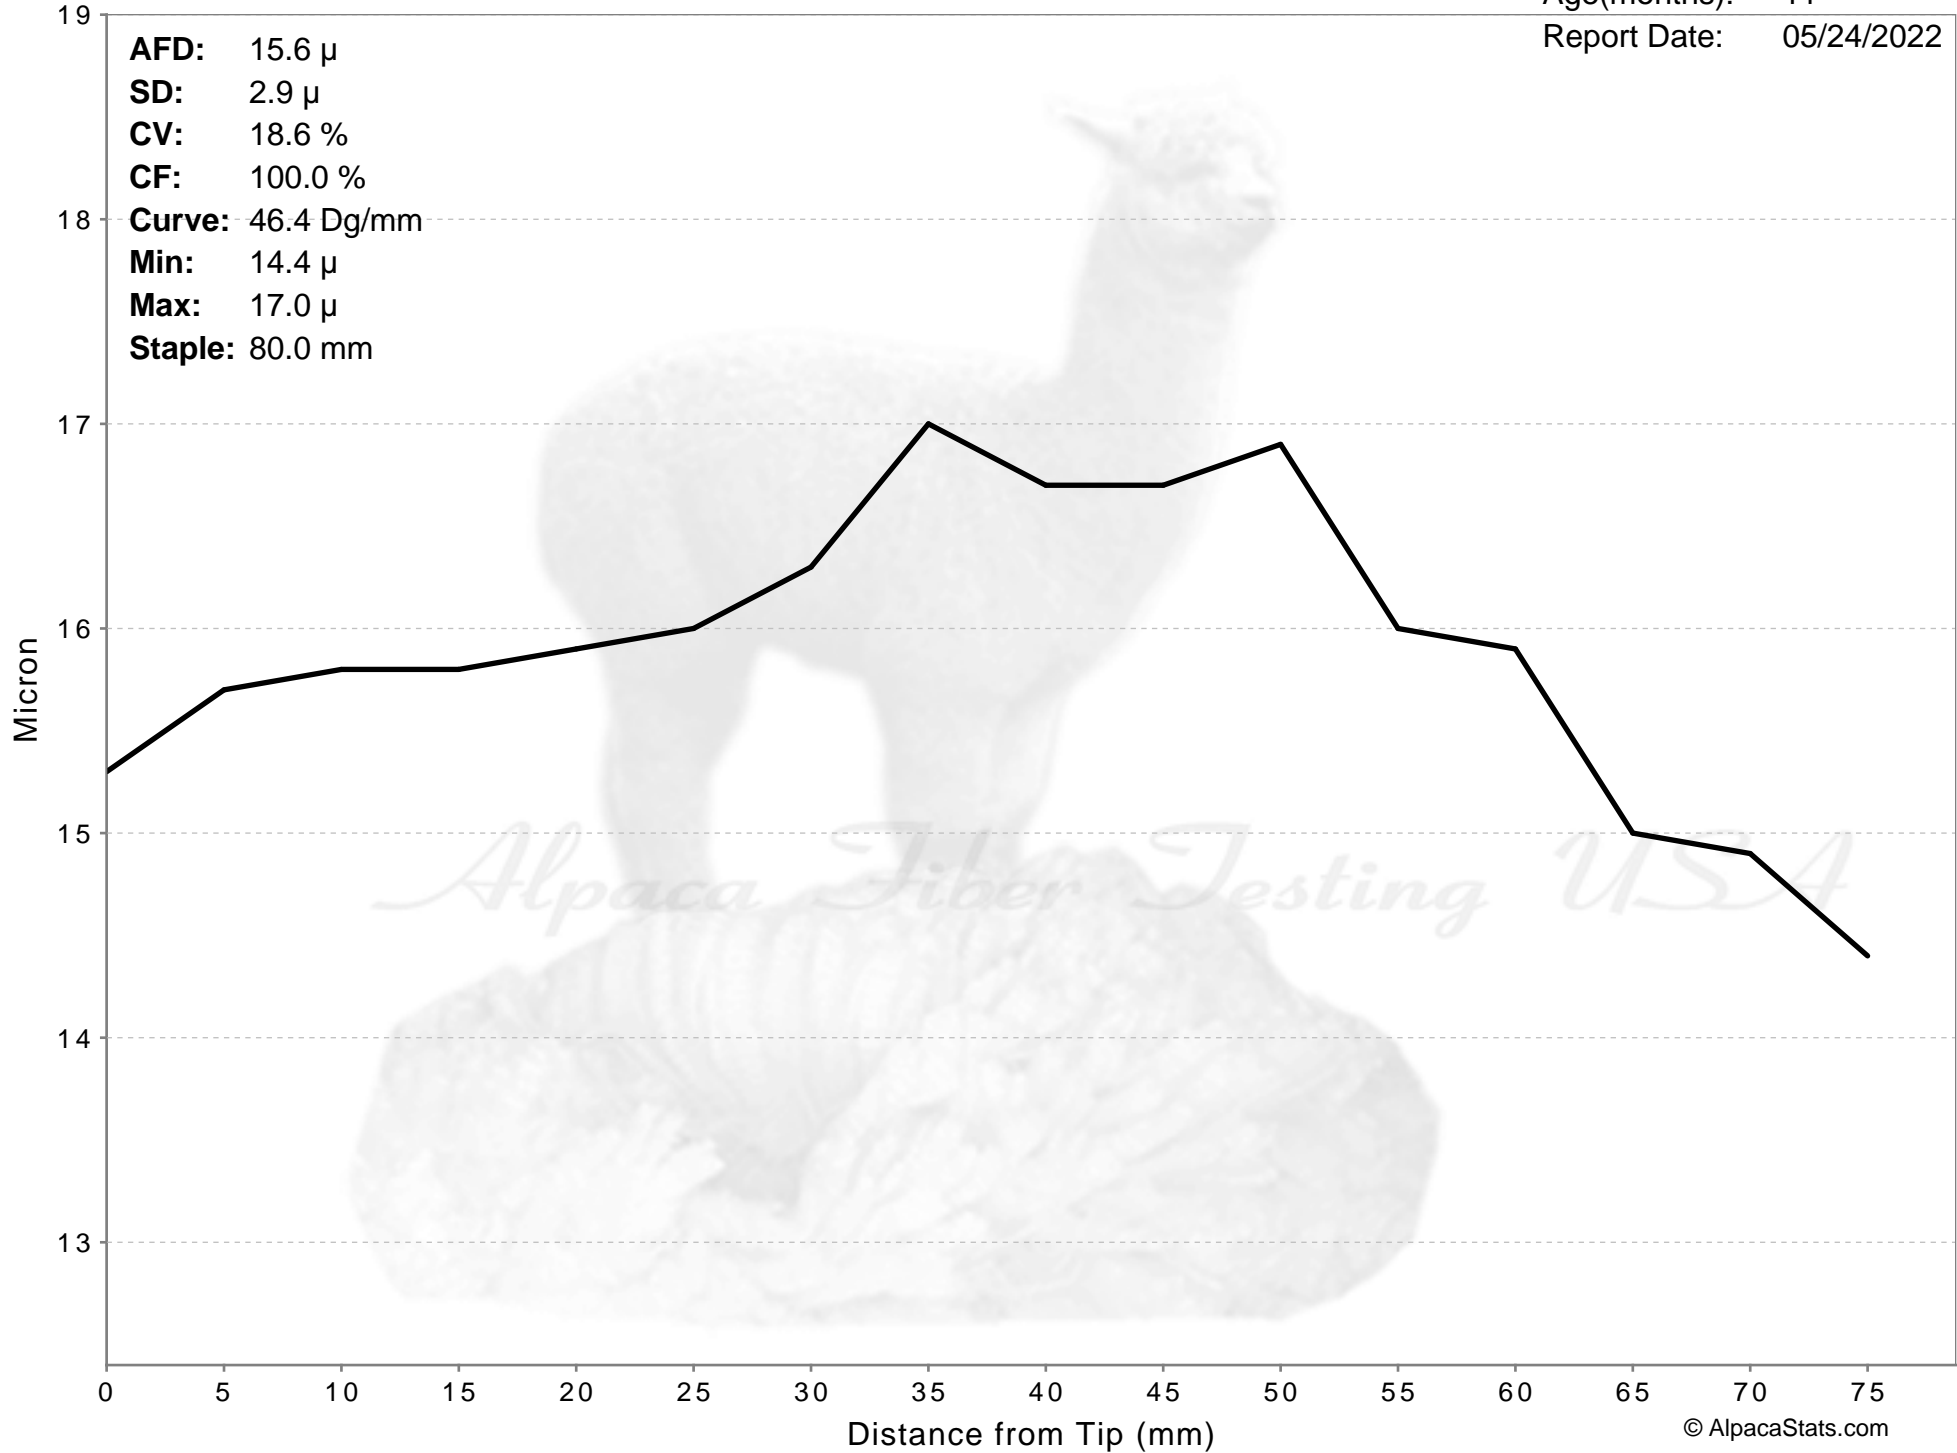

# CHOCOLATE KISS

Age(months): 11  
Report Date: 05/24/2022

**AFD:** 15.6  $\mu$   
**SD:** 2.9  $\mu$   
**CV:** 18.6 %  
**CF:** 100.0 %  
**Curve:** 46.4 Dg/mm  
**Min:** 14.4  $\mu$   
**Max:** 17.0  $\mu$   
**Staple:** 80.0 mm

% of Fibers

Fiber Diameter (microns)

Cinco C's Alpacas