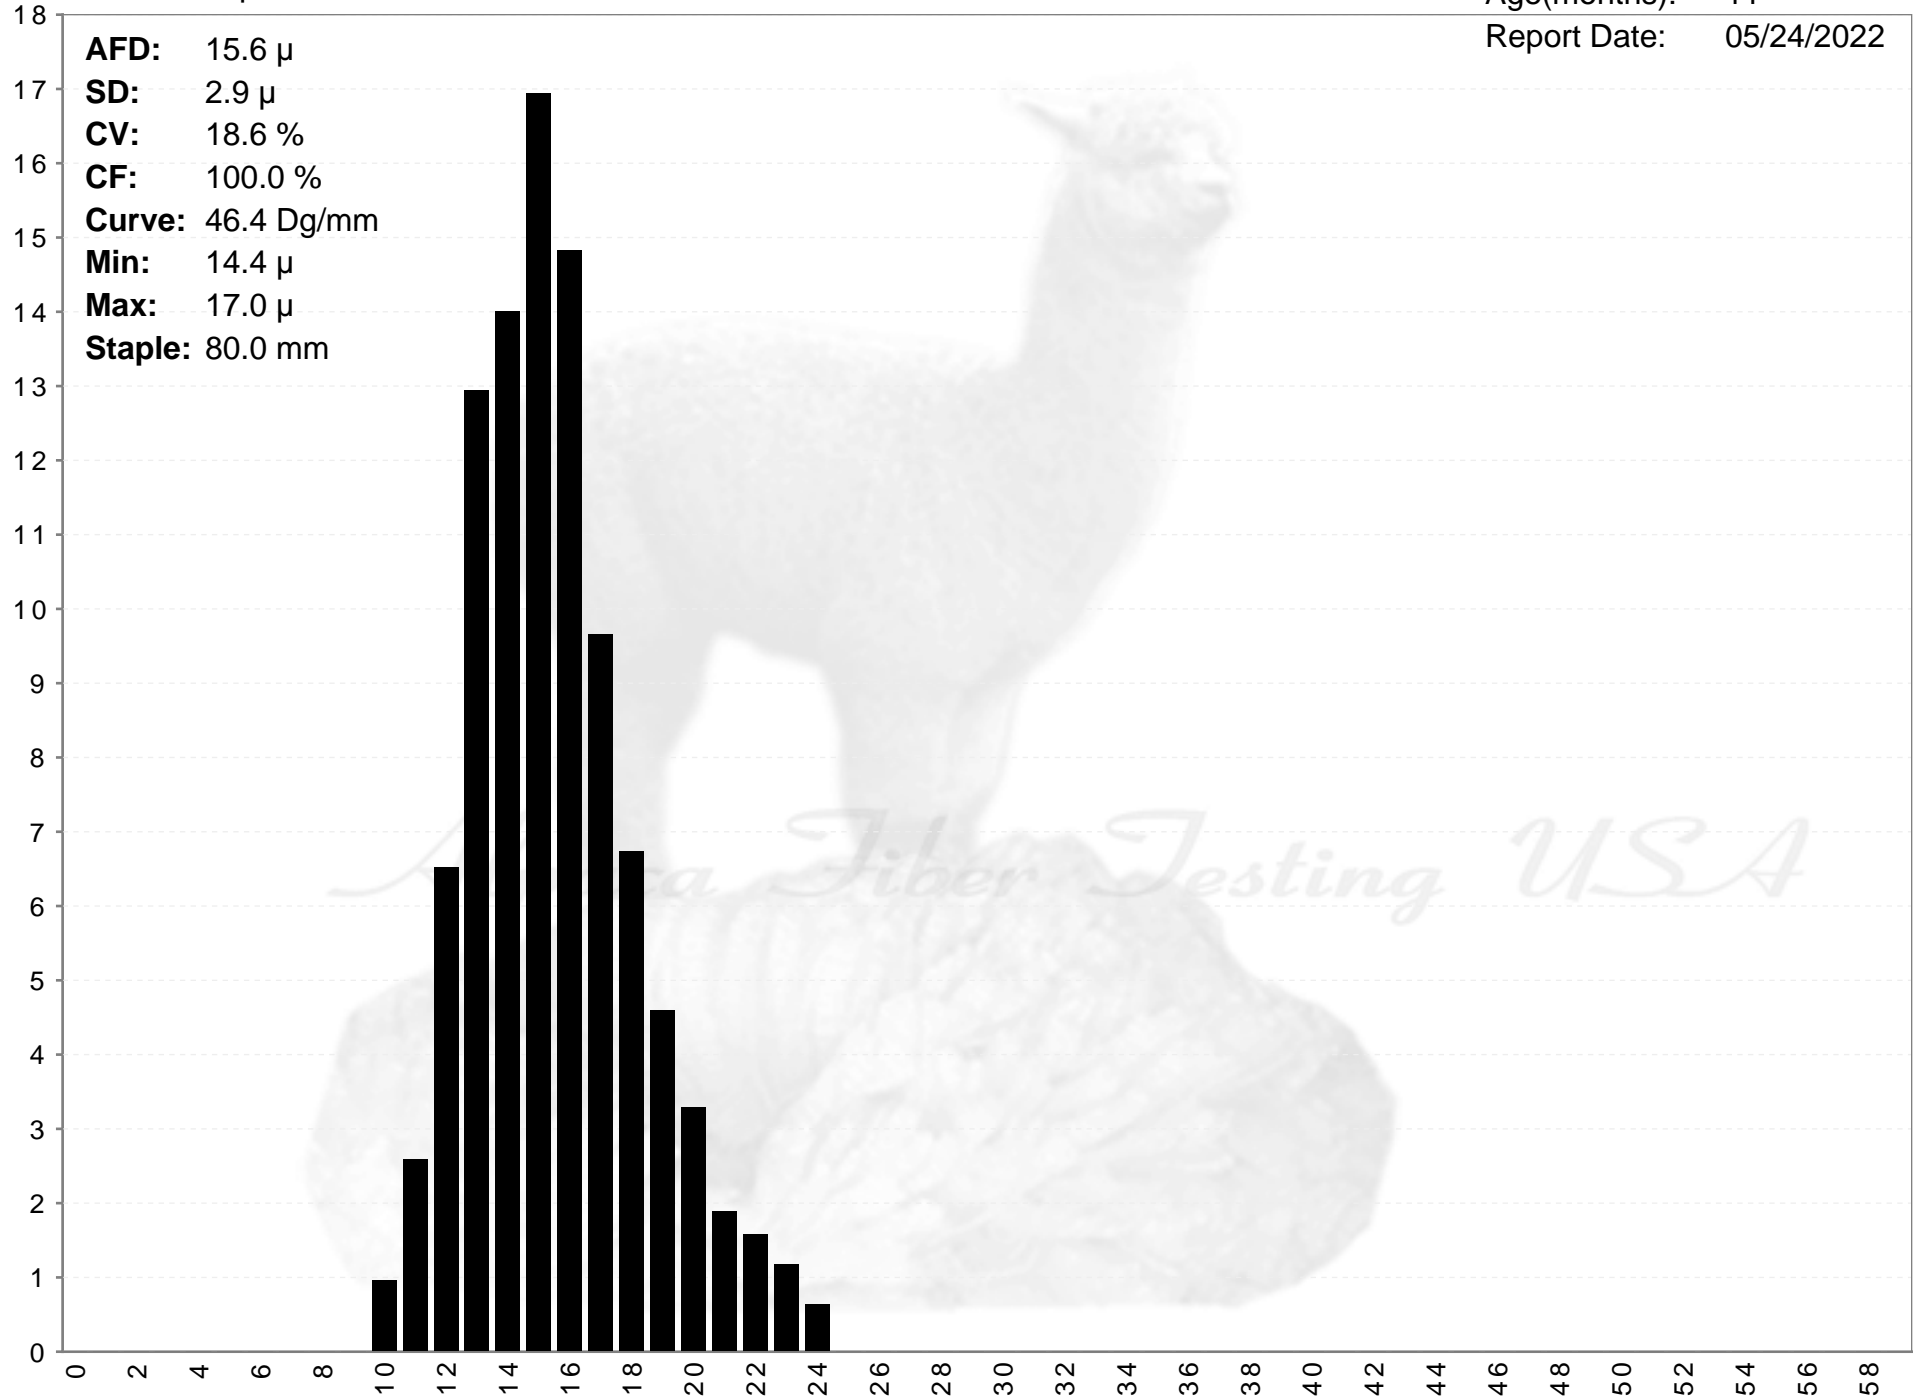

Cinco C's Alpacas

CHOCOLATE KISS

Age(months): 11
Report Date: 05/24/2022

AFD: 15.6 μ
SD: 2.9 μ
CV: 18.6 %
CF: 100.0 %
Curve: 46.4 Dg/mm
Min: 14.4 μ
Max: 17.0 μ
Staple: 80.0 mm

% of Fibers

Fiber Diameter (microns)