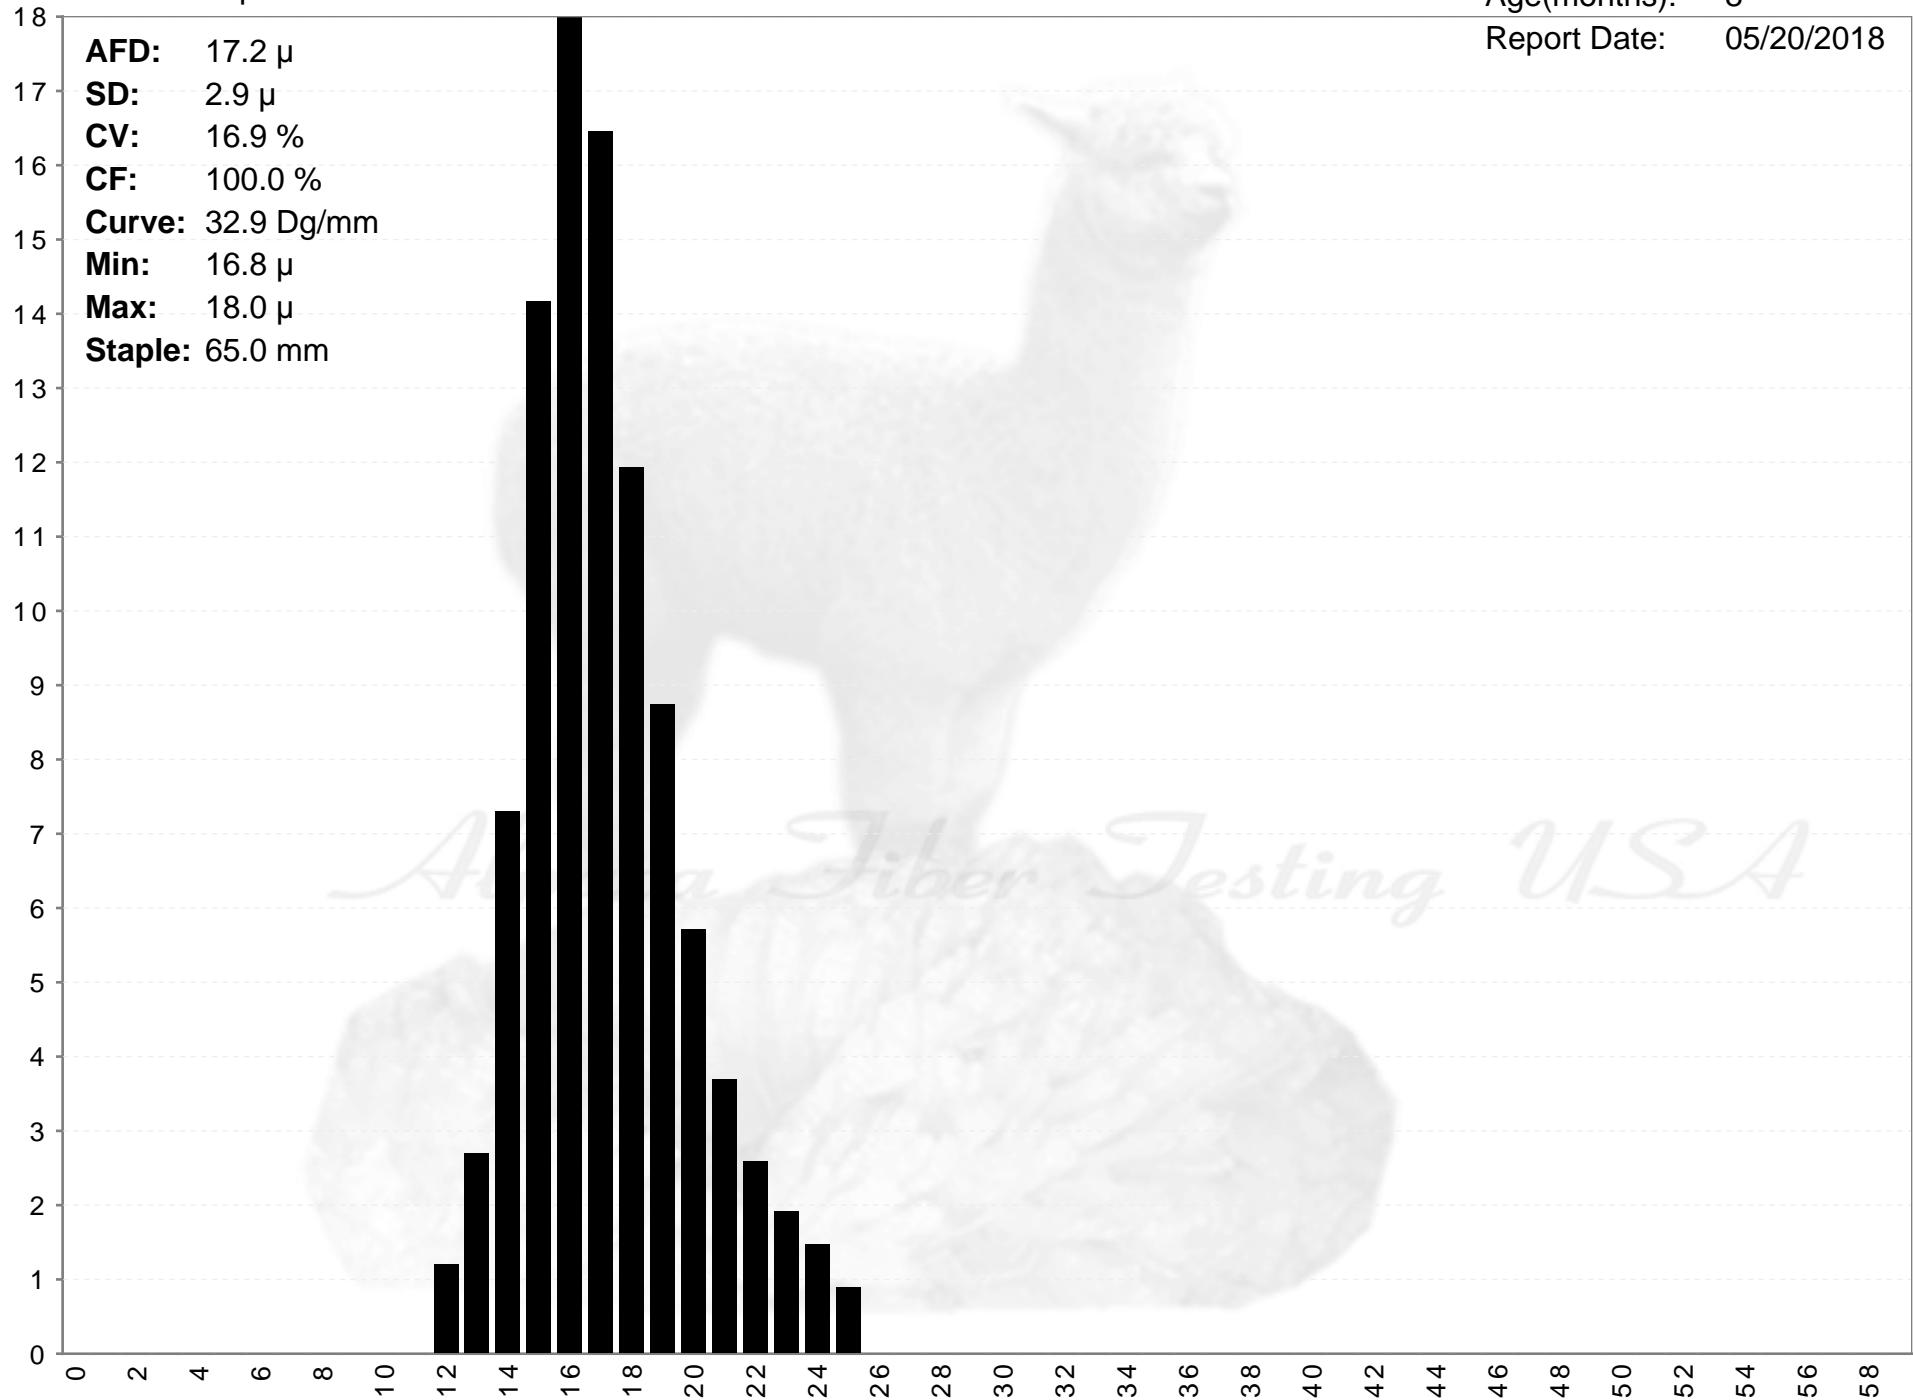

Cinco C's Alpacas

CELESTE

Age(months): 8

Report Date: 05/20/2018

AFD: 17.2 μ
SD: 2.9 μ
CV: 16.9 %
CF: 100.0 %
Curve: 32.9 Dg/mm
Min: 16.8 μ
Max: 18.0 μ
Staple: 65.0 mm

% of Fibers

Alpaca Fiber Testing USA

Fiber Diameter (microns)