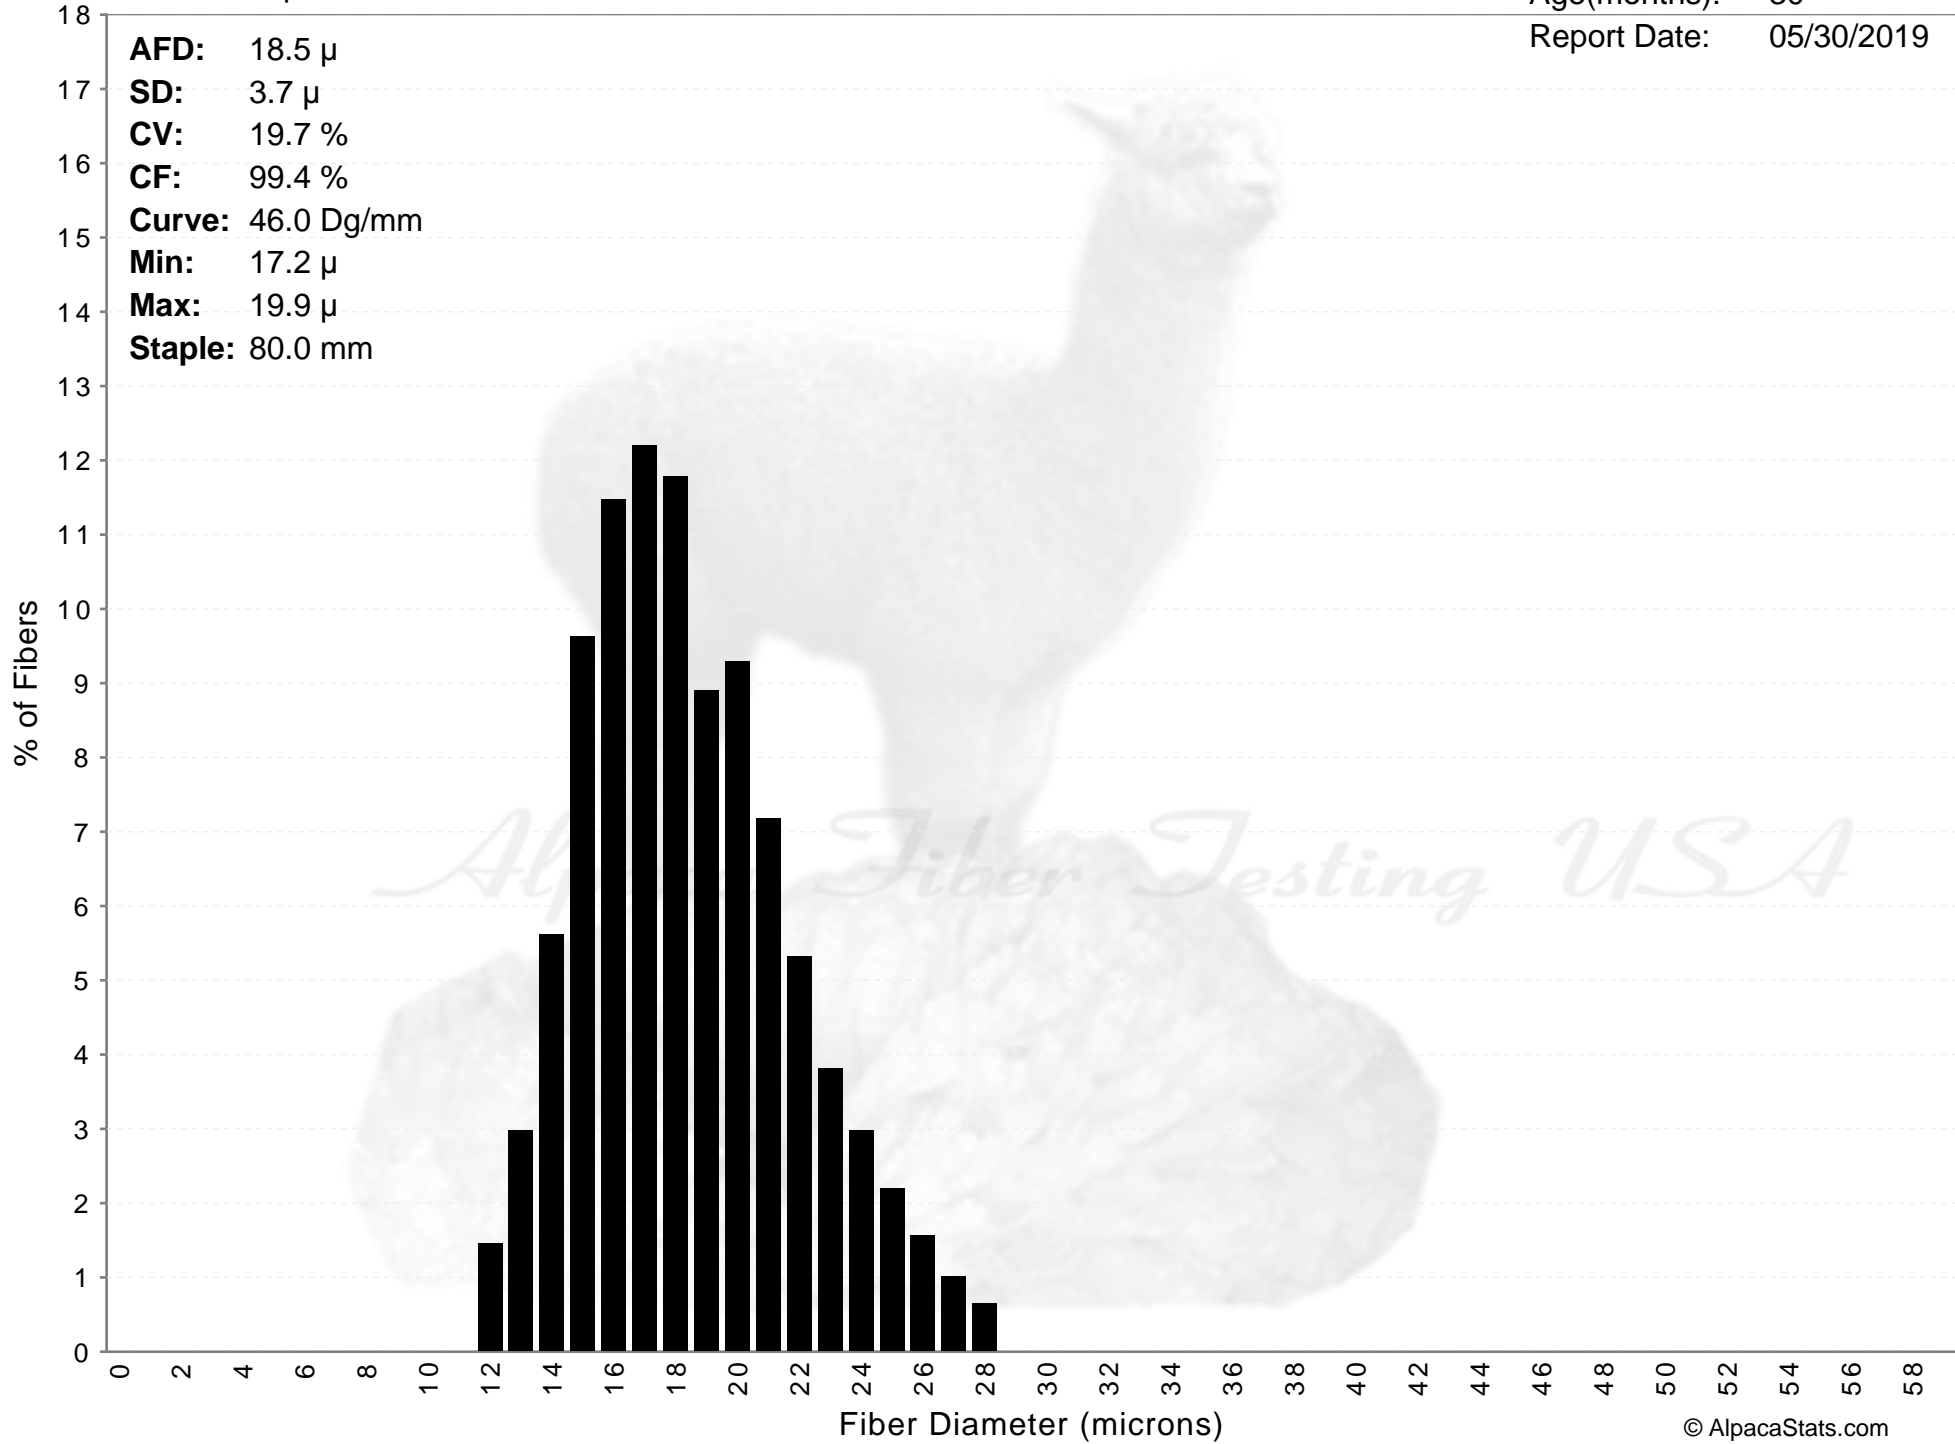

Cinco C's Alpacas

CLASSIC REWIND

Age(months): 30
Report Date: 05/30/2019

AFD: 18.5 μ
SD: 3.7 μ
CV: 19.7 %
CF: 99.4 %
Curve: 46.0 Dg/mm
Min: 17.2 μ
Max: 19.9 μ
Staple: 80.0 mm

CLASSIC REWIND

AFD: 18.5 μ
SD: 3.7 μ
CV: 19.7 %
CF: 99.4 %
Curve: 46.0 Dg/mm
Min: 17.2 μ
Max: 19.9 μ
Staple: 80.0 mm