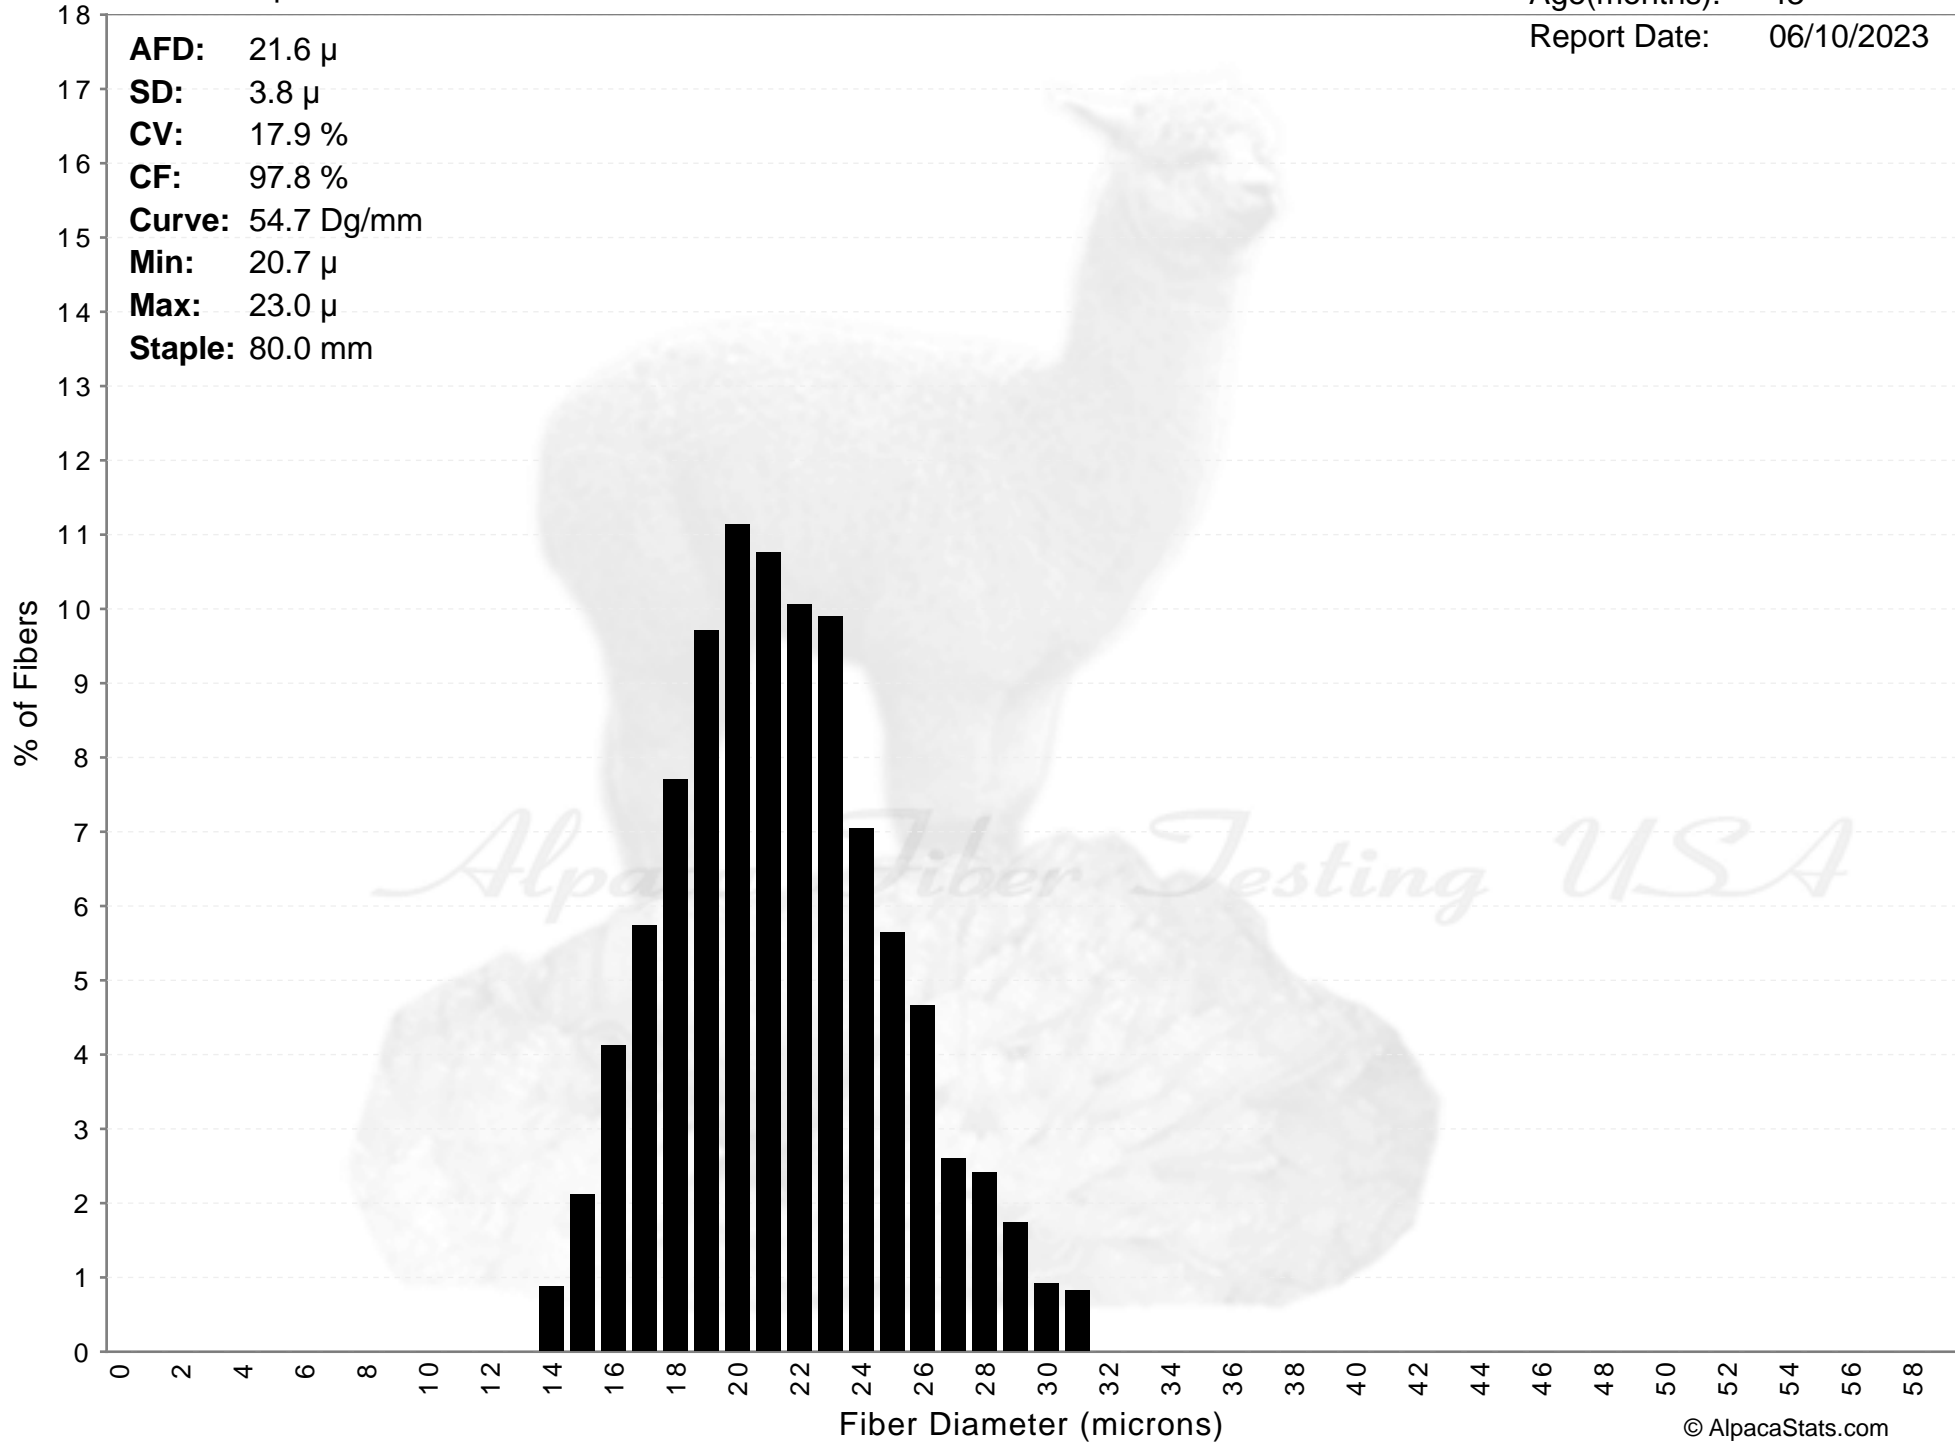

Rockstar Alpacas

# ROCKSTAR'S RAY OF LIGHT

Age(months): 43  
Report Date: 06/10/2023

**AFD:** 21.6  $\mu$   
**SD:** 3.8  $\mu$   
**CV:** 17.9 %  
**CF:** 97.8 %  
**Curve:** 54.7 Dg/mm  
**Min:** 20.7  $\mu$   
**Max:** 23.0  $\mu$   
**Staple:** 80.0 mm

# ROCKSTAR'S RAY OF LIGHT

**AFD:** 21.6  $\mu$   
**SD:** 3.8  $\mu$   
**CV:** 17.9 %  
**CF:** 97.8 %  
**Curve:** 54.7 Dg/mm  
**Min:** 20.7  $\mu$   
**Max:** 23.0  $\mu$   
**Staple:** 80.0 mm