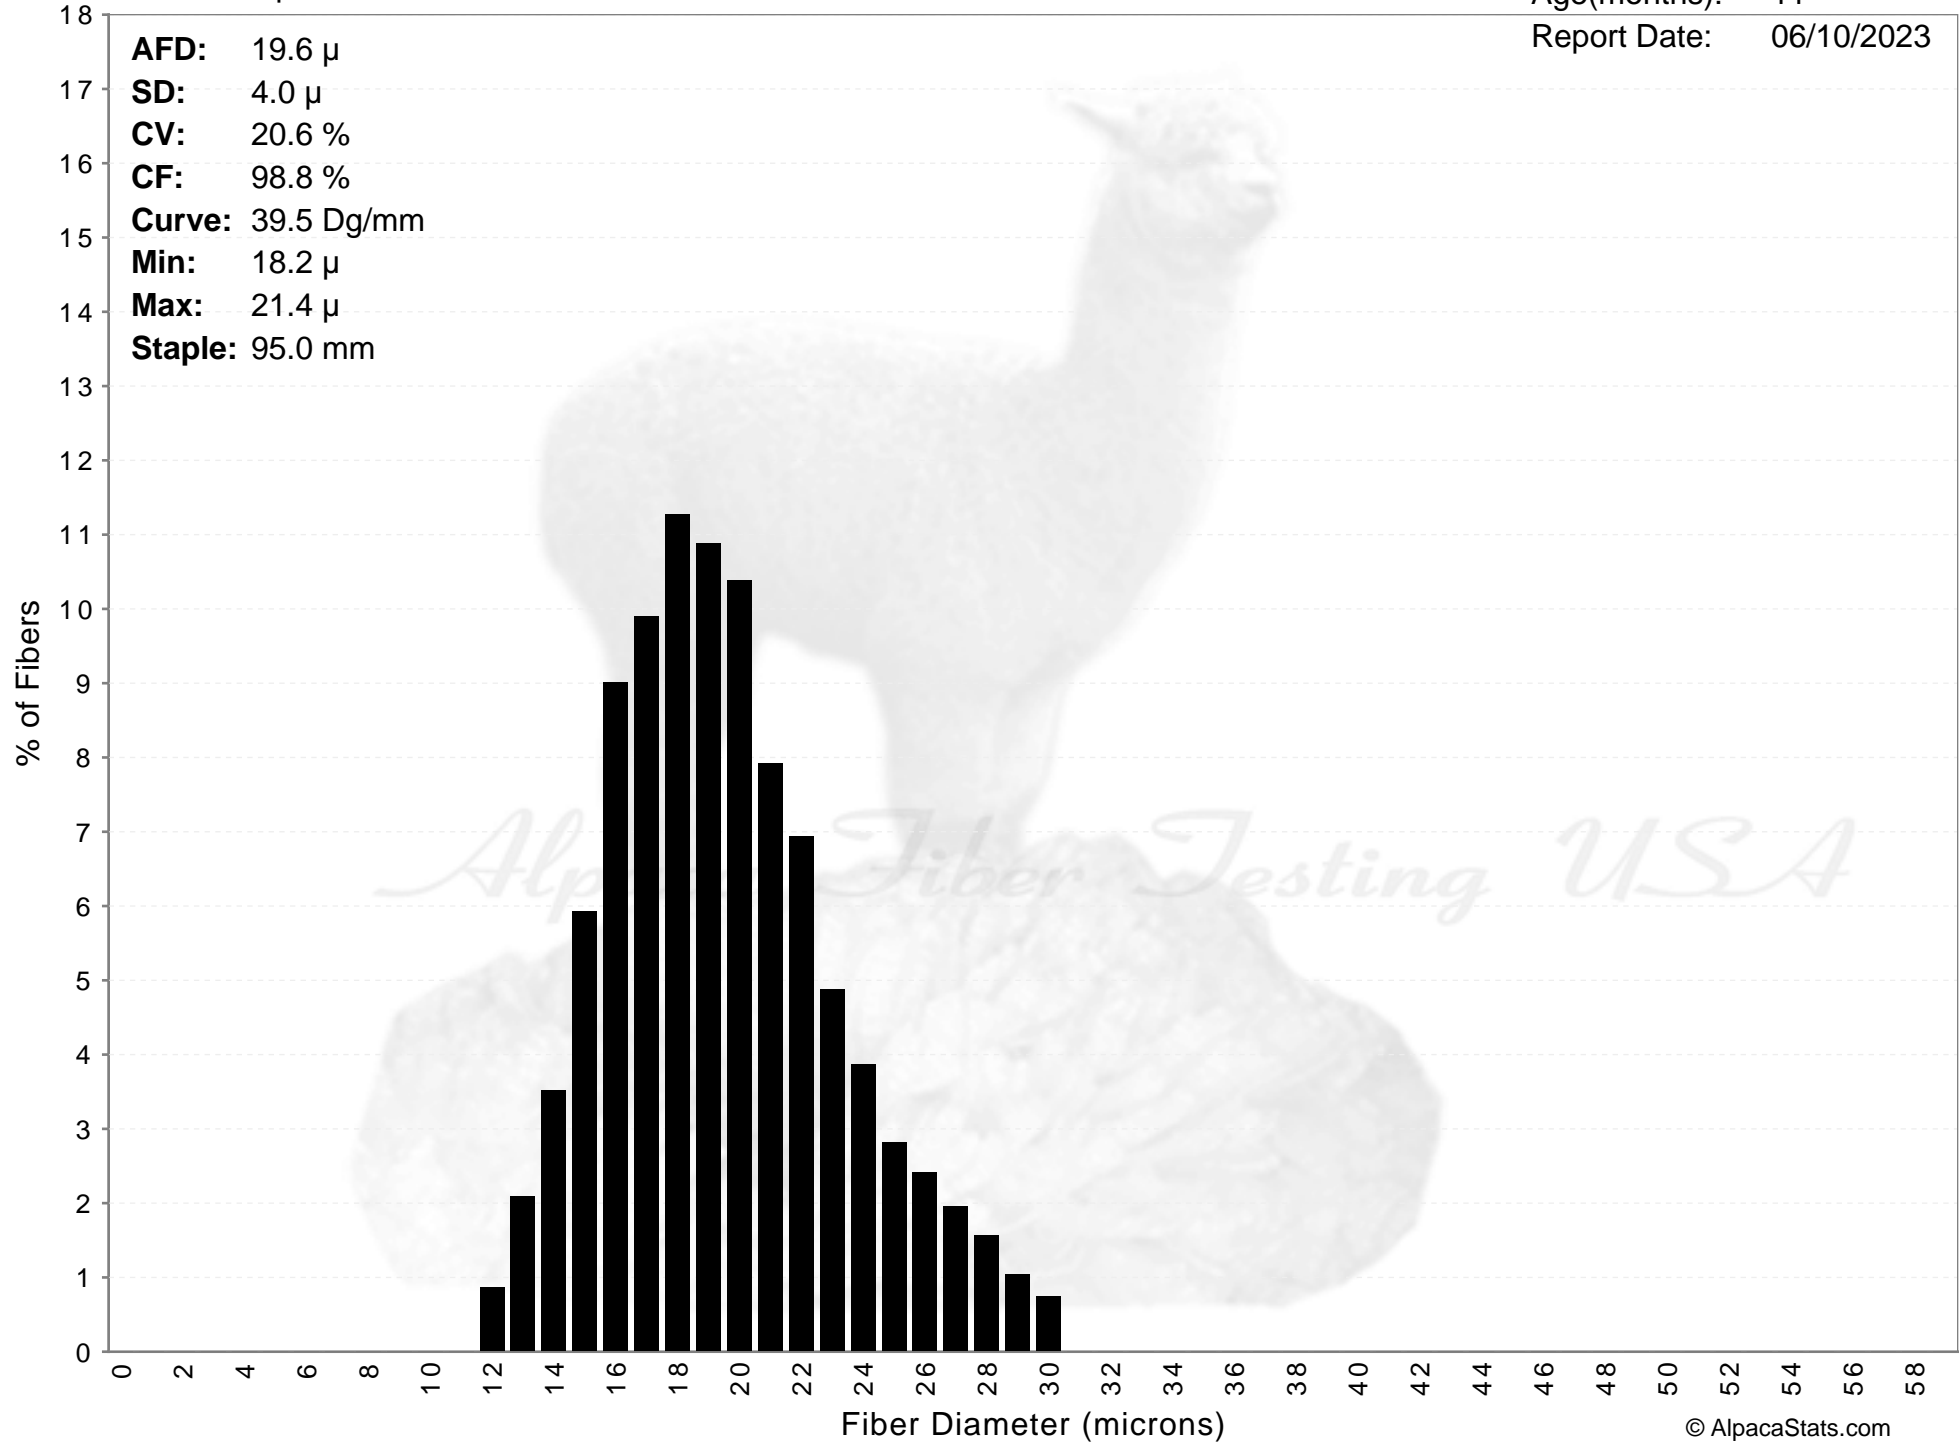

Rockstar Alpacas

ROCKSTAR'S AC/DC

Age(months): 11
Report Date: 06/10/2023

AFD: 19.6 μ
SD: 4.0 μ
CV: 20.6 %
CF: 98.8 %
Curve: 39.5 Dg/mm
Min: 18.2 μ
Max: 21.4 μ
Staple: 95.0 mm

ROCKSTAR'S AC/DC

AFD: 19.6 μ
SD: 4.0 μ
CV: 20.6 %
CF: 98.8 %
Curve: 39.5 Dg/mm
Min: 18.2 μ
Max: 21.4 μ
Staple: 95.0 mm