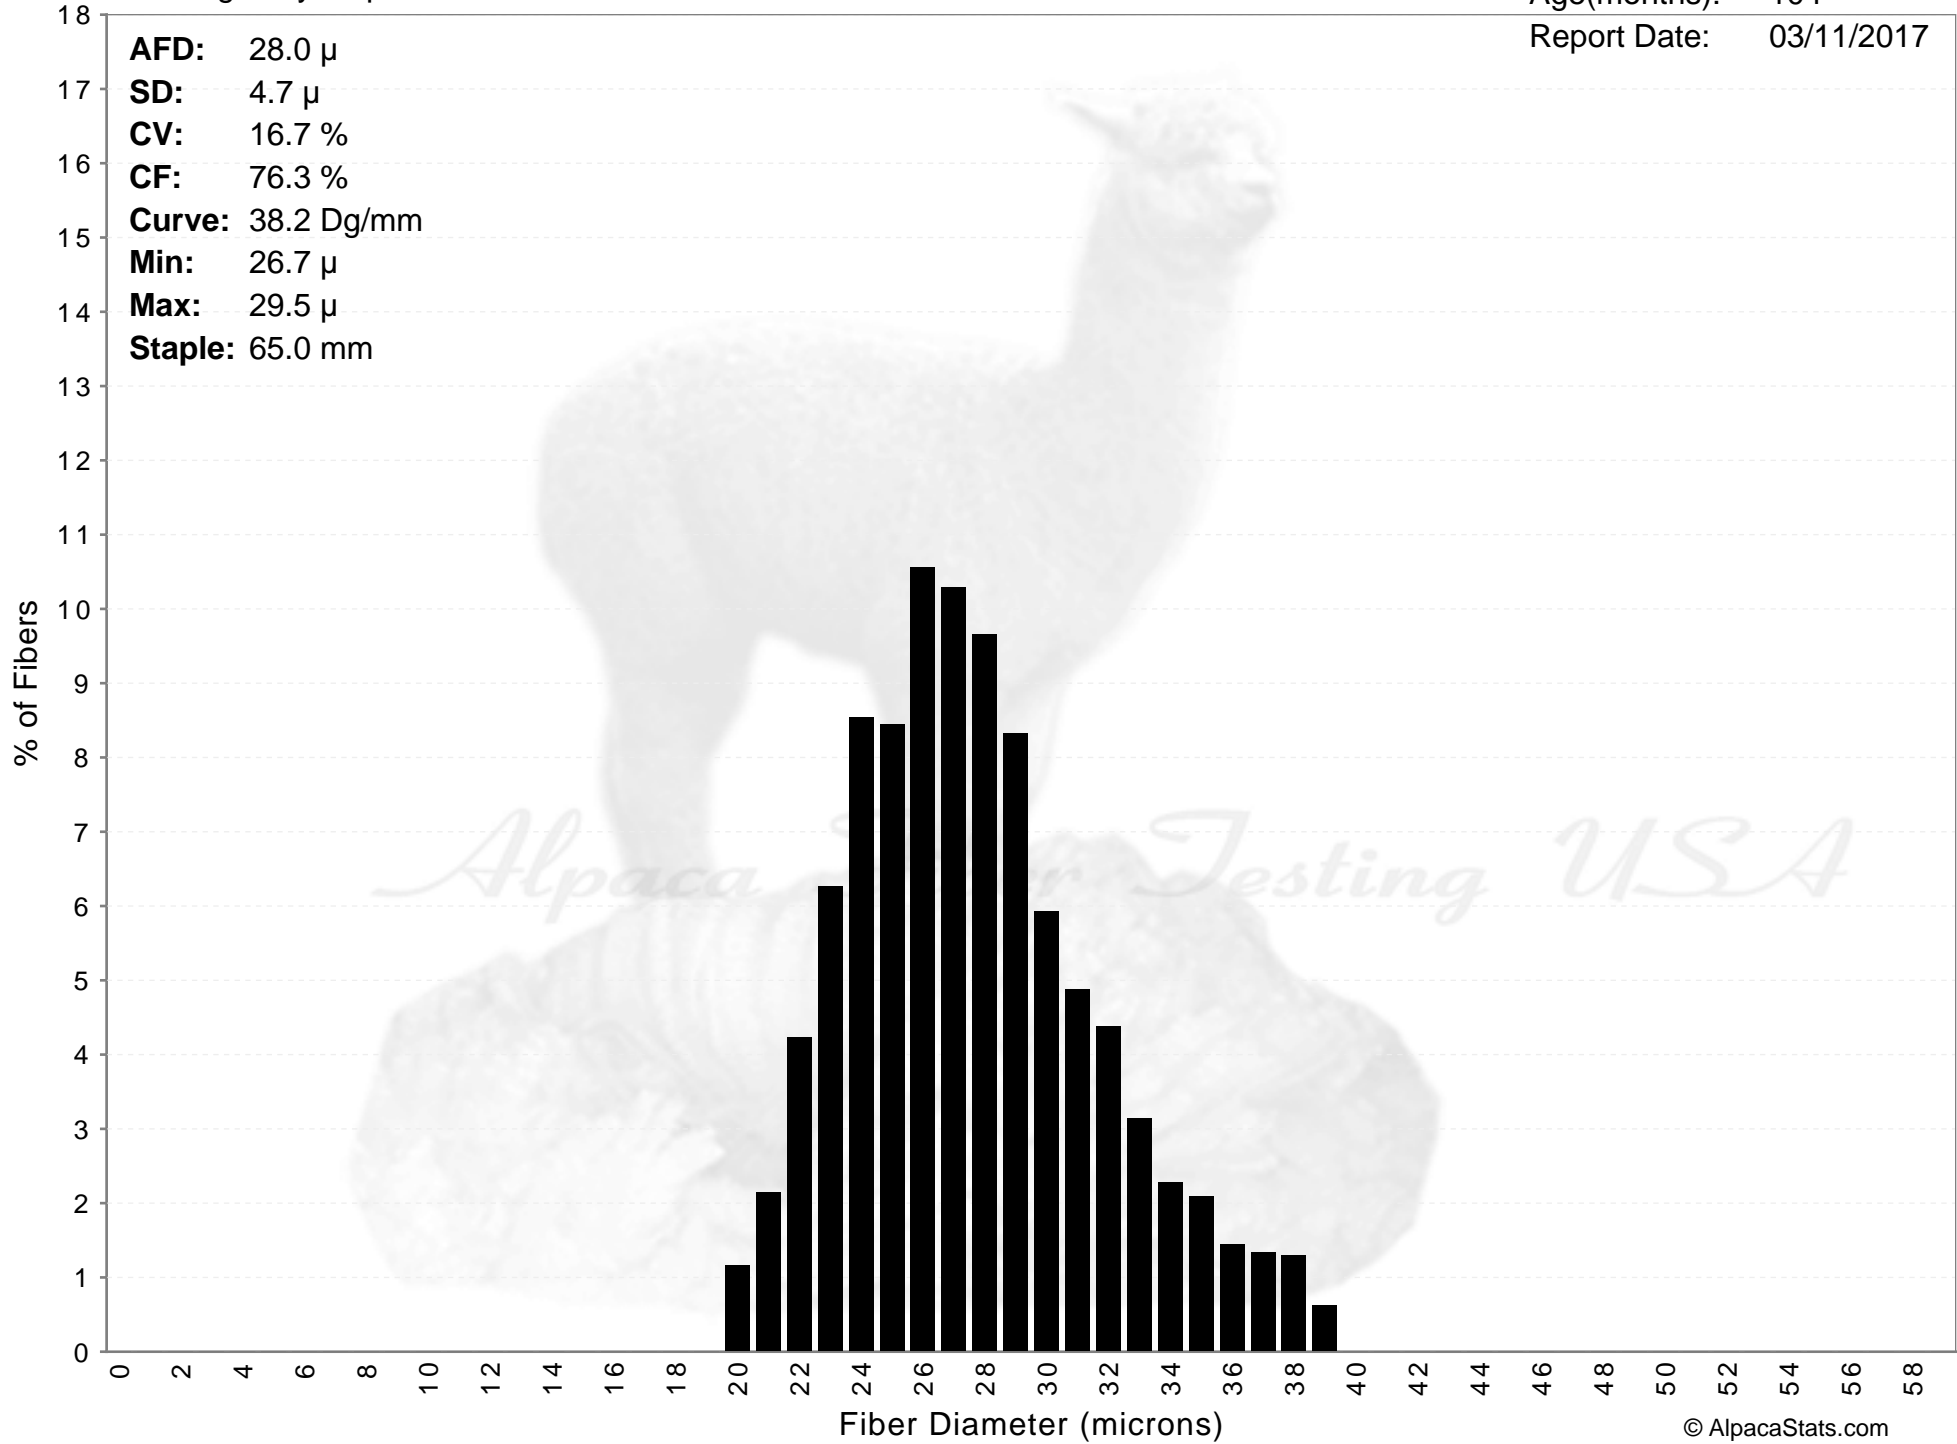

Amazing Greys Alpacas

246-KITTY HAWK

Age(months): 104
Report Date: 03/11/2017

AFD: 28.0 μ
SD: 4.7 μ
CV: 16.7 %
CF: 76.3 %
Curve: 38.2 Dg/mm
Min: 26.7 μ
Max: 29.5 μ
Staple: 65.0 mm

246-KITTY HAWK

AFD: 28.0 μ
SD: 4.7 μ
CV: 16.7 %
CF: 76.3 %
Curve: 38.2 Dg/mm
Min: 26.7 μ
Max: 29.5 μ
Staple: 65.0 mm