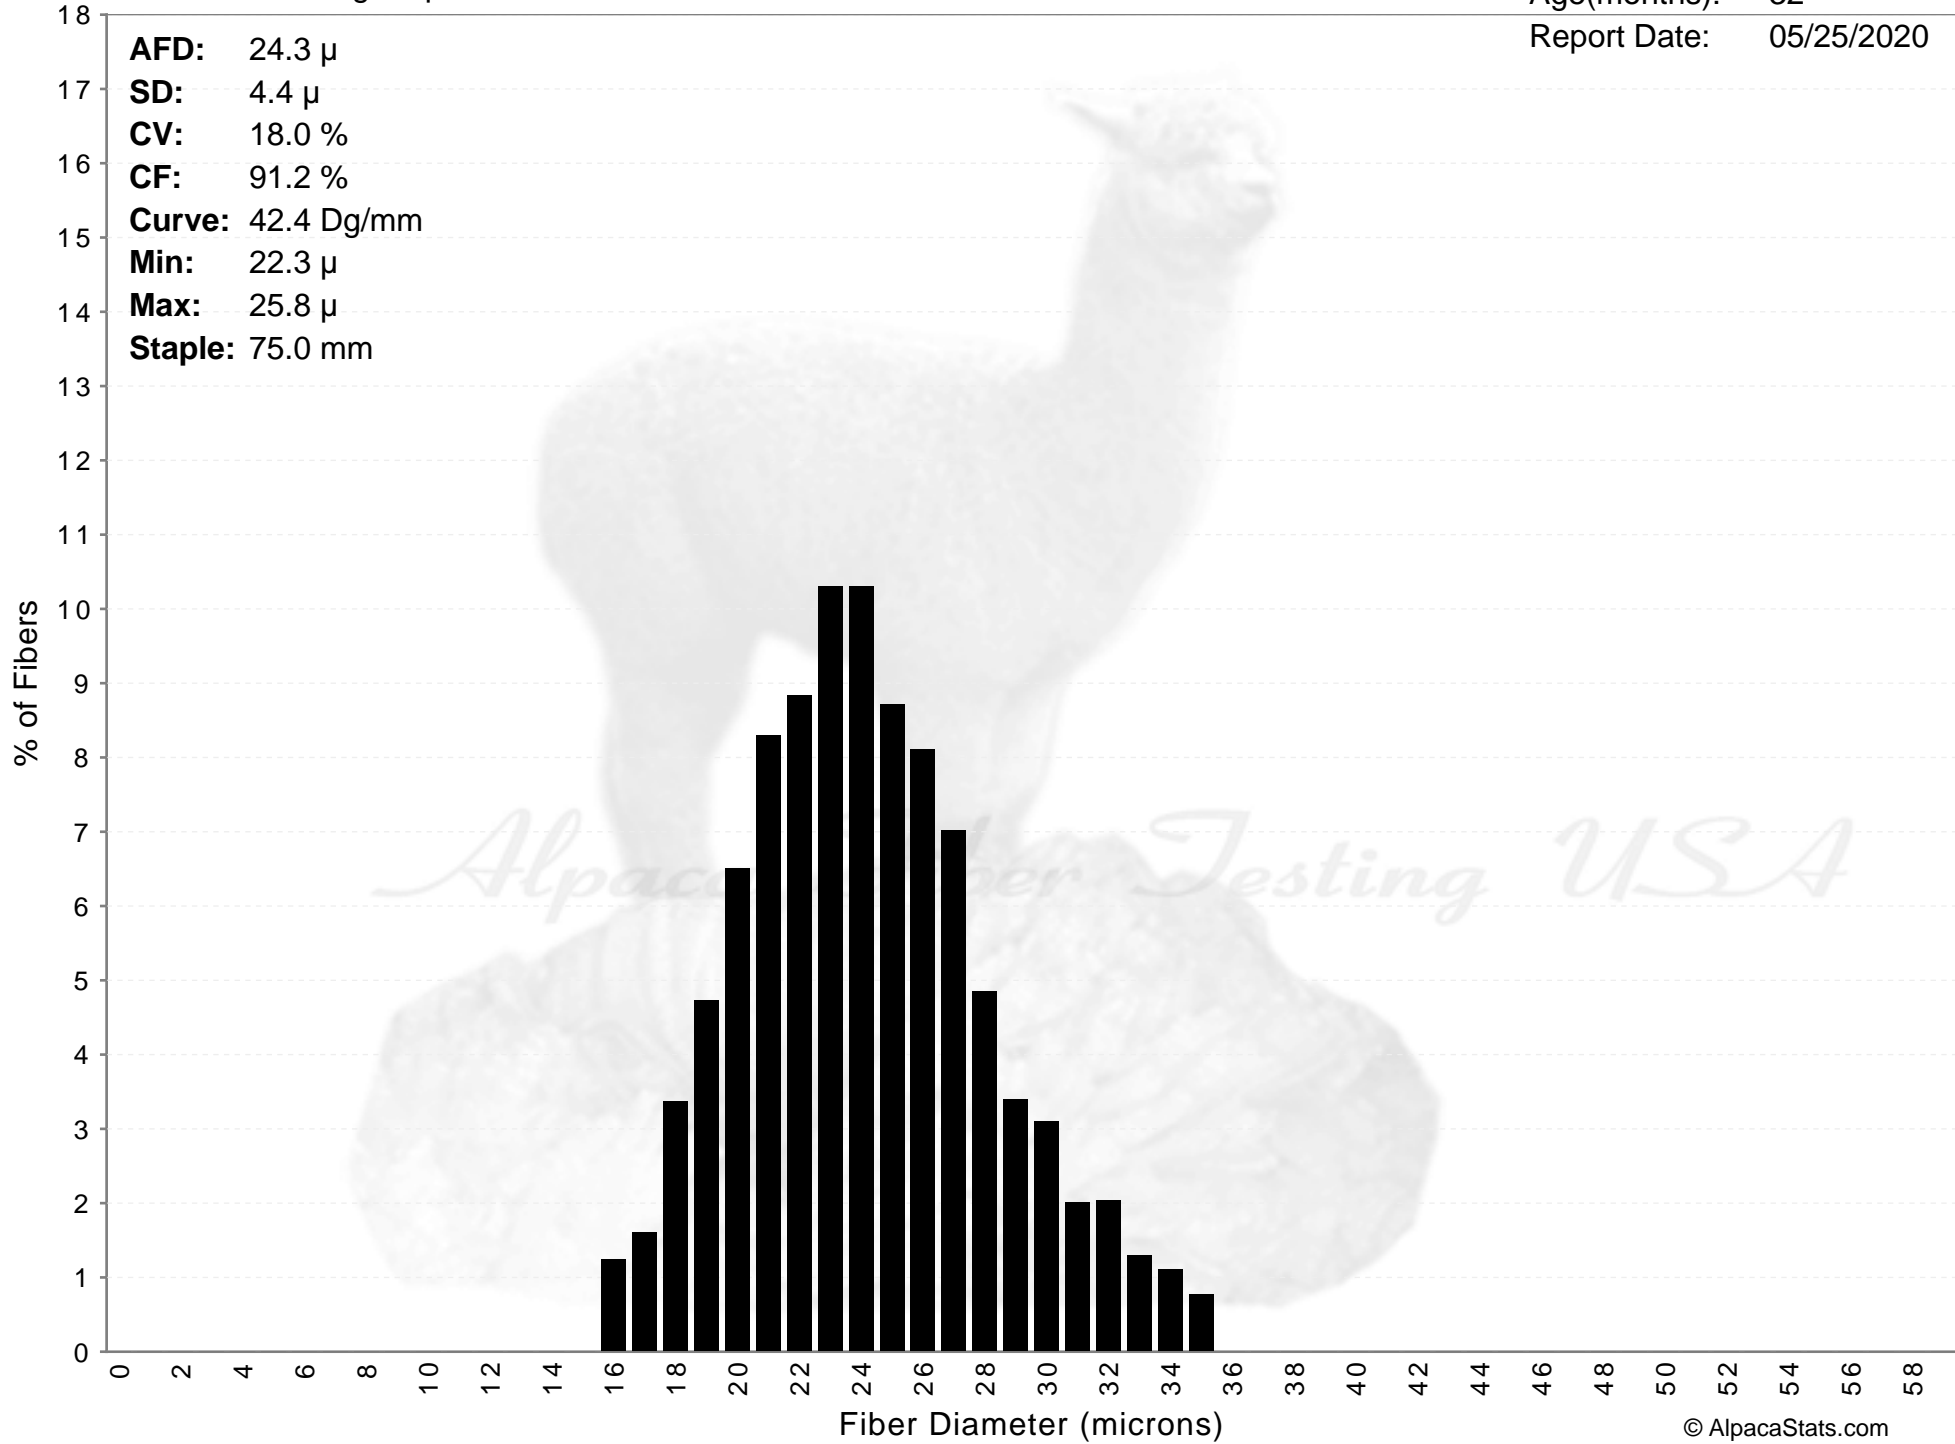

Renaissance Ridge Alpacas

RR AMELIA BEDELIA

Age(months): 32
Report Date: 05/25/2020

AFD: 24.3 μ
SD: 4.4 μ
CV: 18.0 %
CF: 91.2 %
Curve: 42.4 Dg/mm
Min: 22.3 μ
Max: 25.8 μ
Staple: 75.0 mm

AFD: 24.3 μ
SD: 4.4 μ
CV: 18.0 %
CF: 91.2 %
Curve: 42.4 Dg/mm
Min: 22.3 μ
Max: 25.8 μ
Staple: 75.0 mm