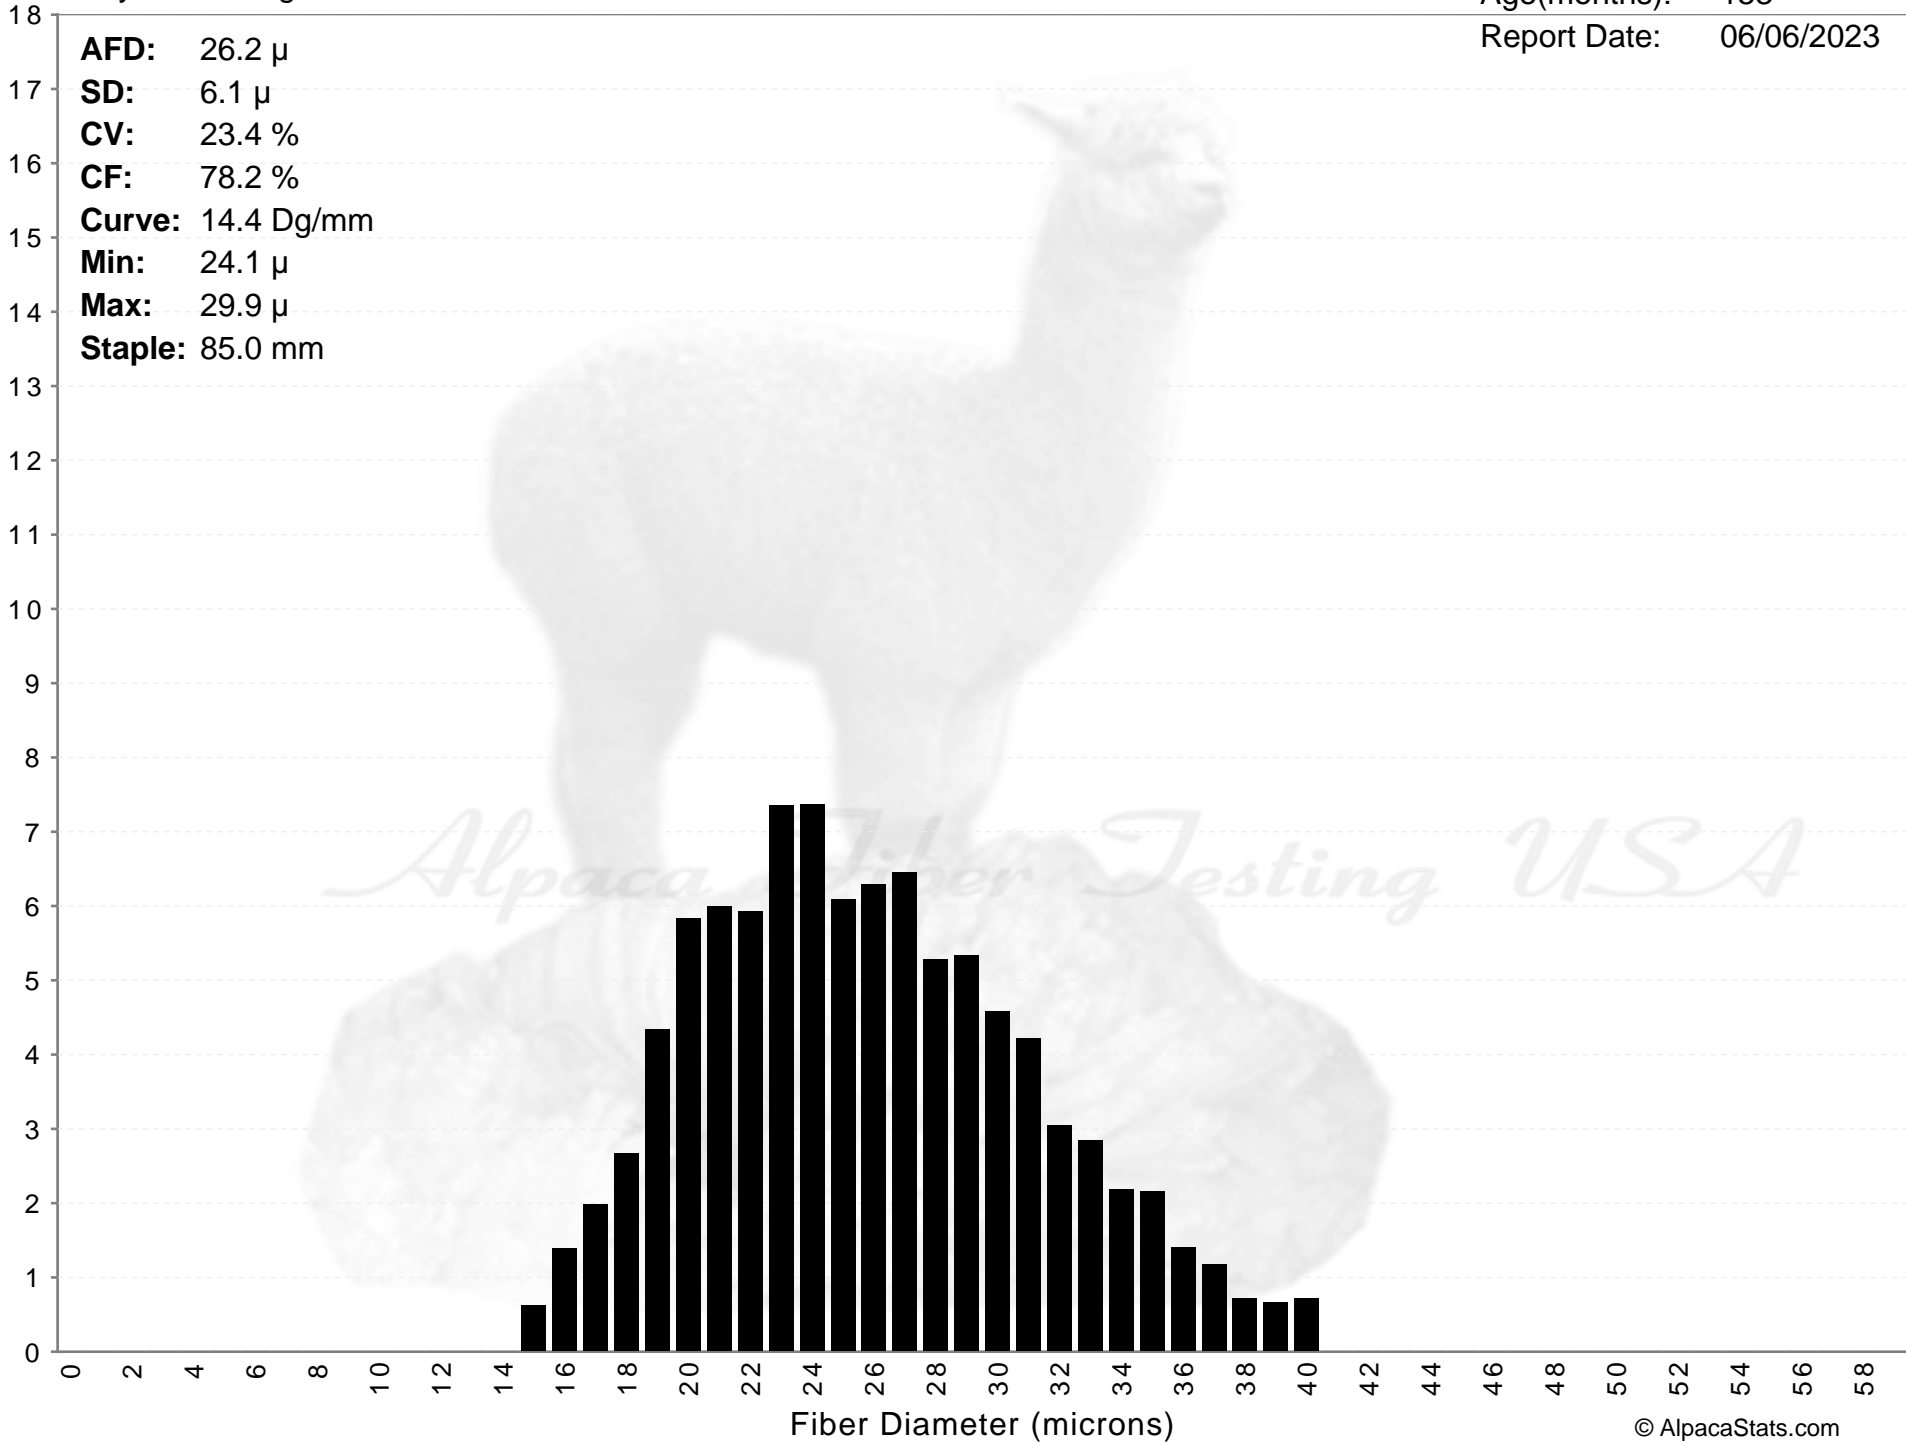

Patty Haselbring

FANTA

Age(months): 153
Report Date: 06/06/2023

AFD: 26.2 μ
SD: 6.1 μ
CV: 23.4 %
CF: 78.2 %
Curve: 14.4 Dg/mm
Min: 24.1 μ
Max: 29.9 μ
Staple: 85.0 mm

% of Fibers

Alpaca Fiber Testing USA