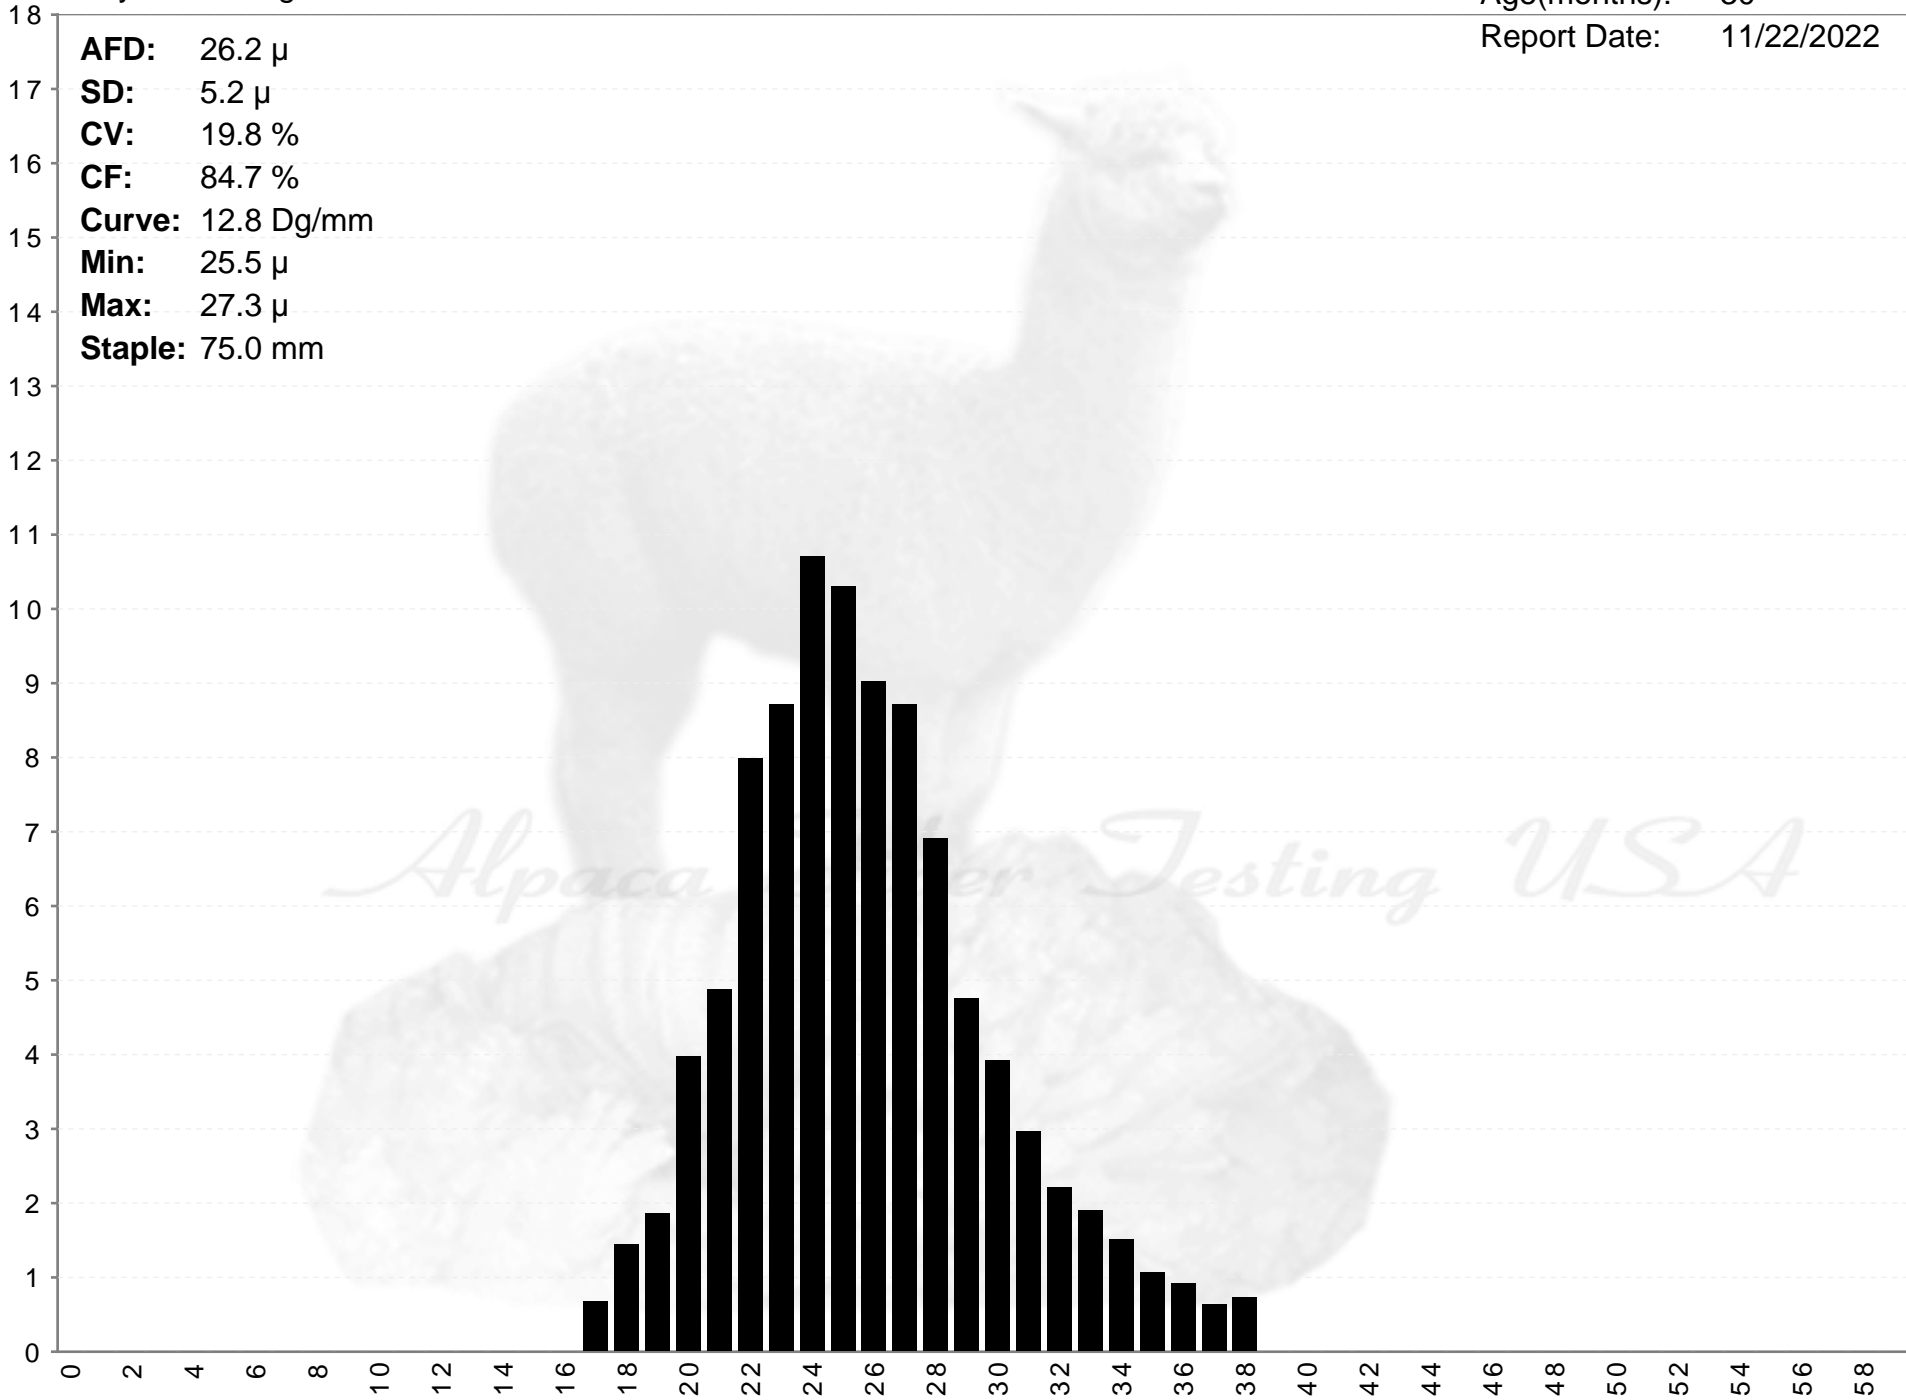

Patty Haselbring

CALLISTO

Age(months): 30
Report Date: 11/22/2022

AFD: 26.2 μ
SD: 5.2 μ
CV: 19.8 %
CF: 84.7 %
Curve: 12.8 Dg/mm
Min: 25.5 μ
Max: 27.3 μ
Staple: 75.0 mm

% of Fibers

Alpaca Fiber Testing USA

Fiber Diameter (microns)