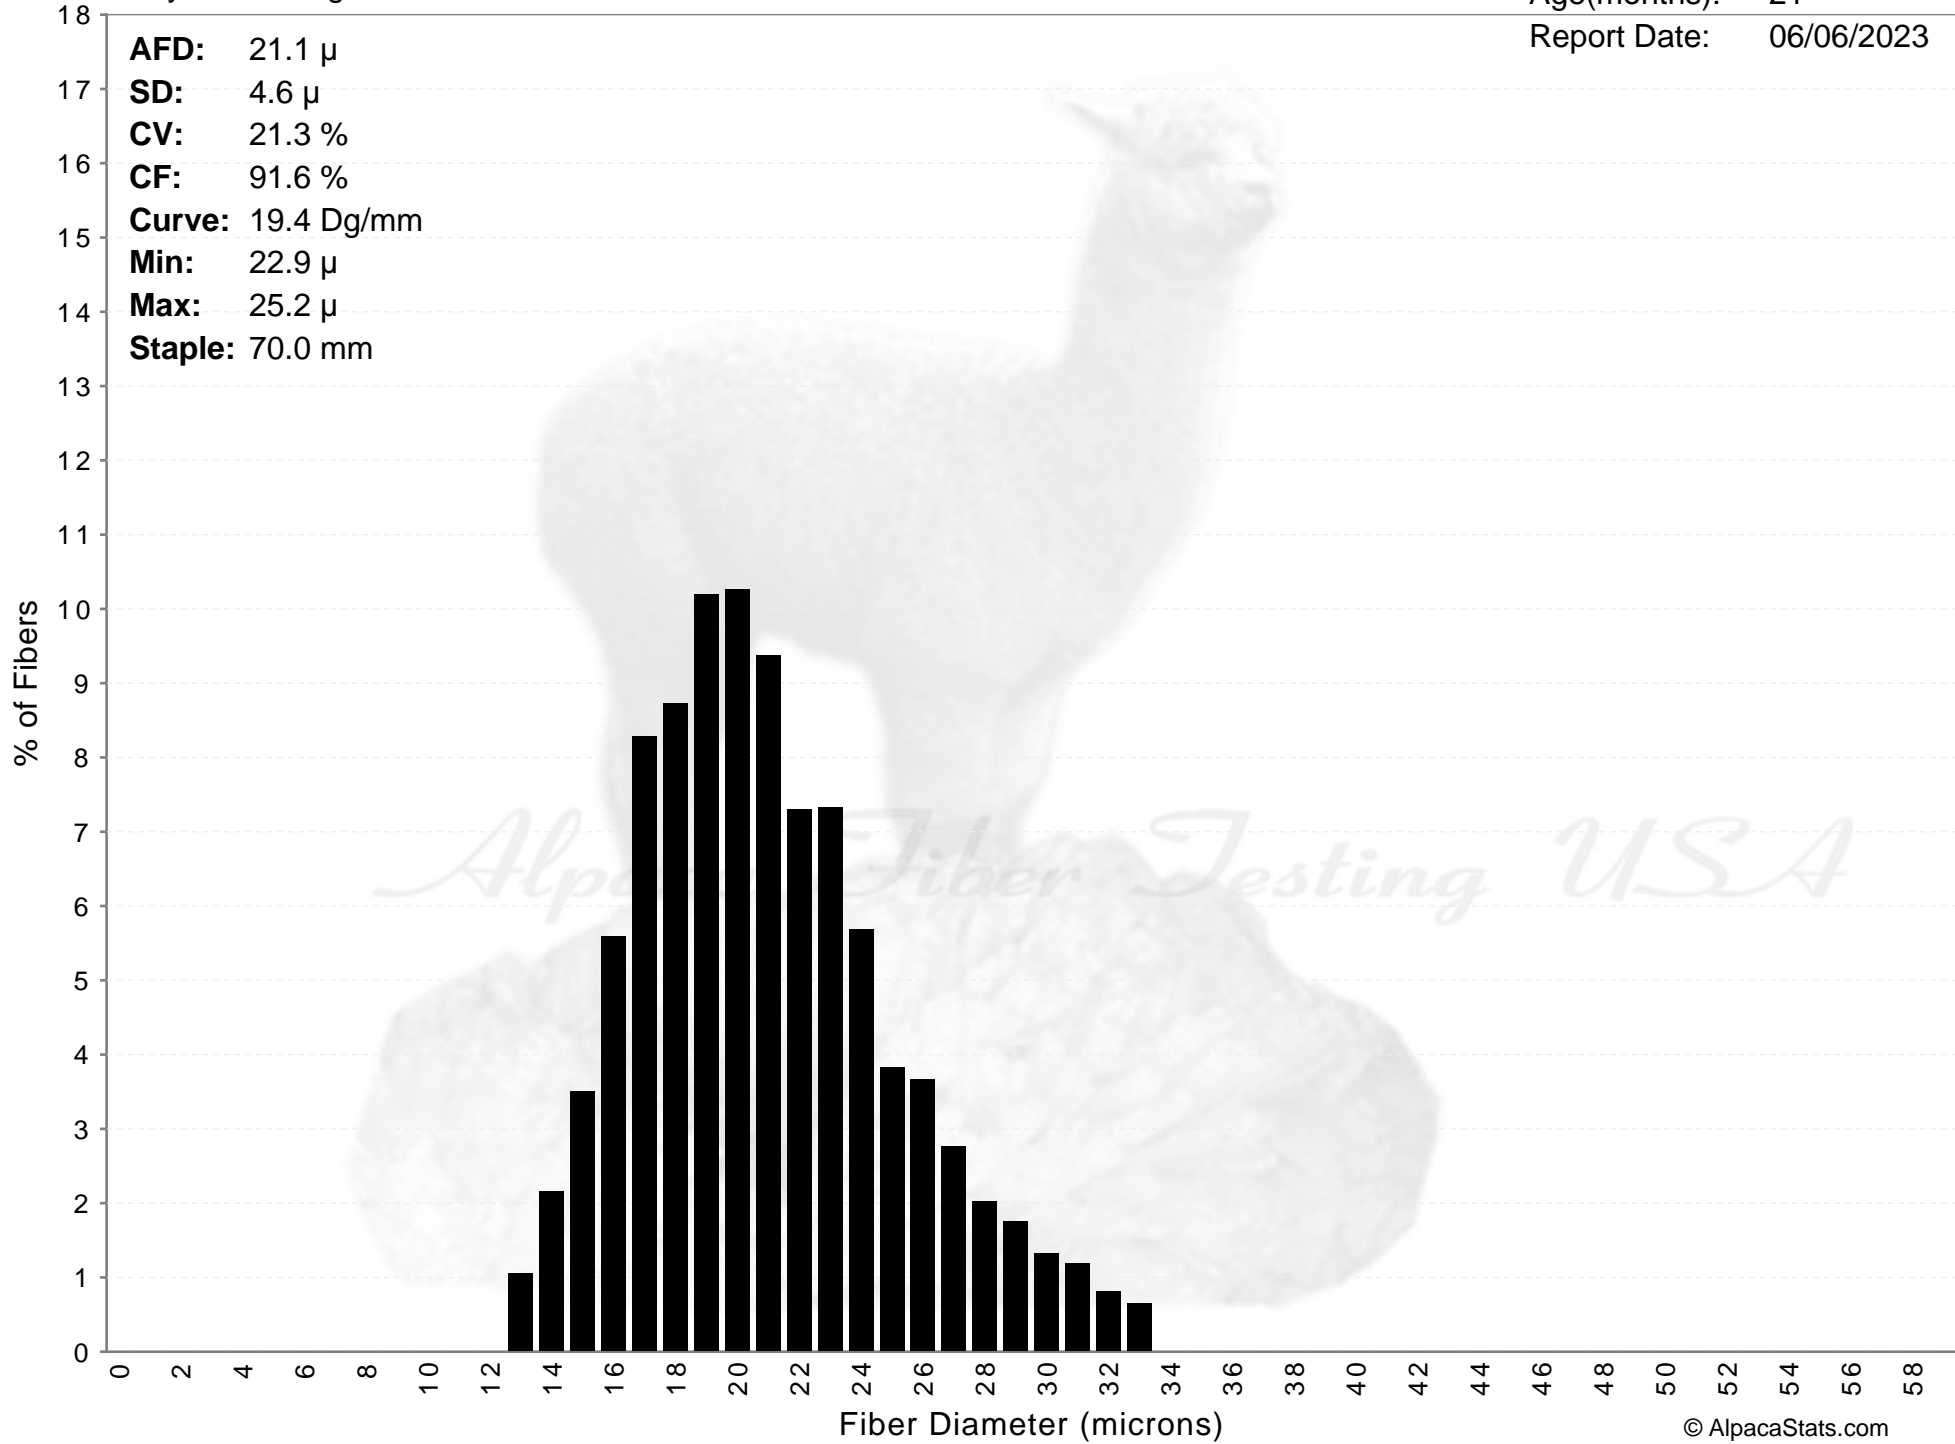

# MOON

Age(months): 21  
Report Date: 06/06/2023

**AFD:** 21.1  $\mu$   
**SD:** 4.6  $\mu$   
**CV:** 21.3 %  
**CF:** 91.6 %  
**Curve:** 19.4 Dg/mm  
**Min:** 22.9  $\mu$   
**Max:** 25.2  $\mu$   
**Staple:** 70.0 mm

# MOON

Age(months): 21

Report Date: 06/06/2023