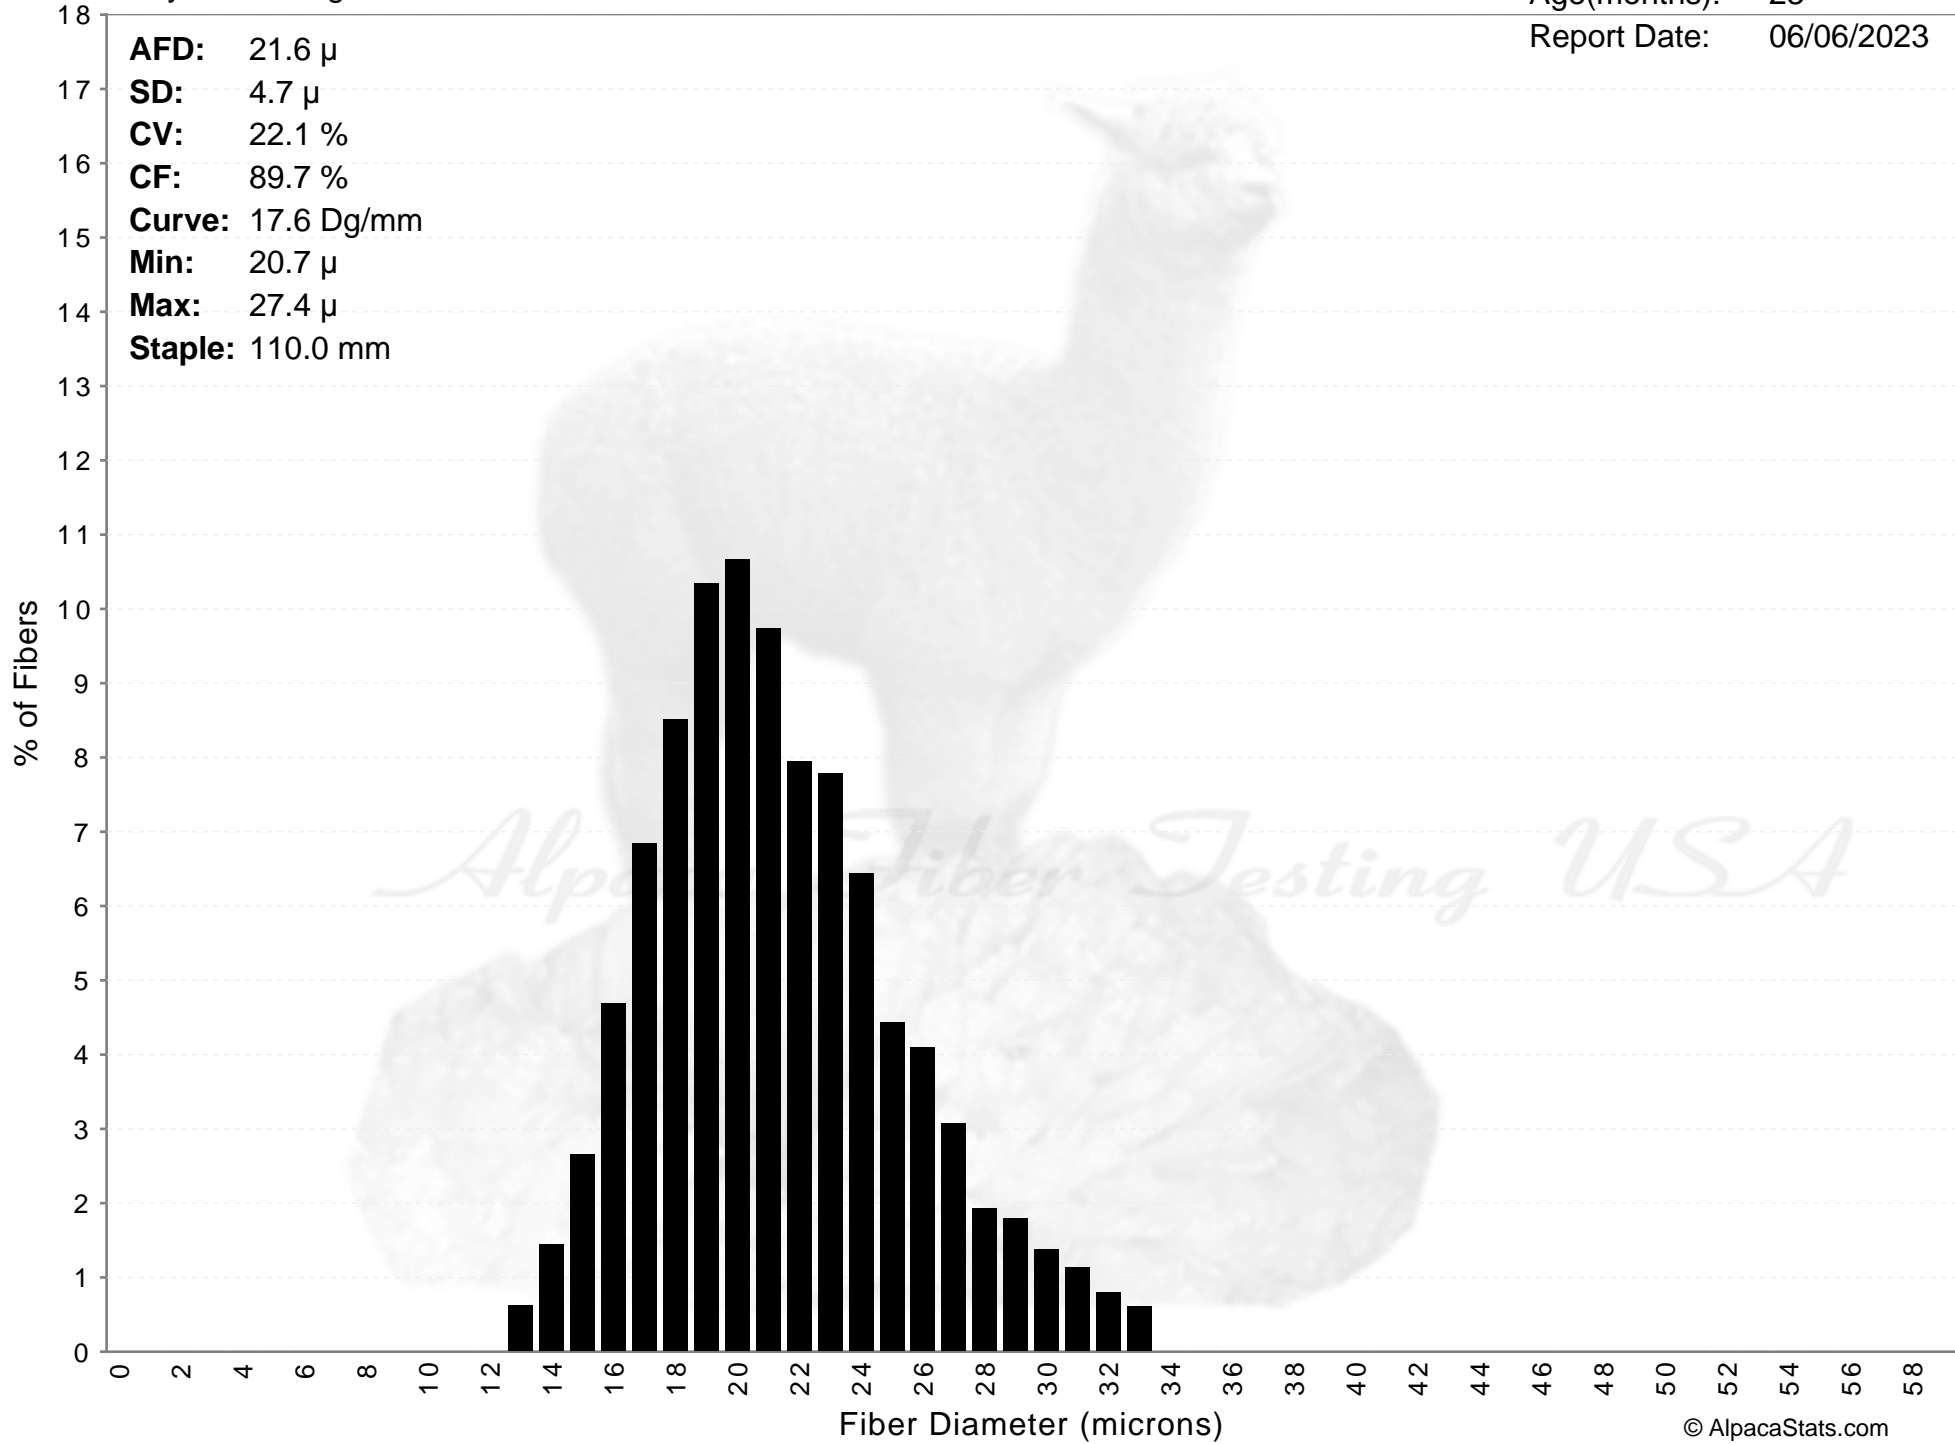

Patty Haselbring

SERENA

Age(months): 23
Report Date: 06/06/2023

AFD: 21.6 μ
SD: 4.7 μ
CV: 22.1 %
CF: 89.7 %
Curve: 17.6 Dg/mm
Min: 20.7 μ
Max: 27.4 μ
Staple: 110.0 mm

Patty Haselbring

SERENA

Age(months): 23