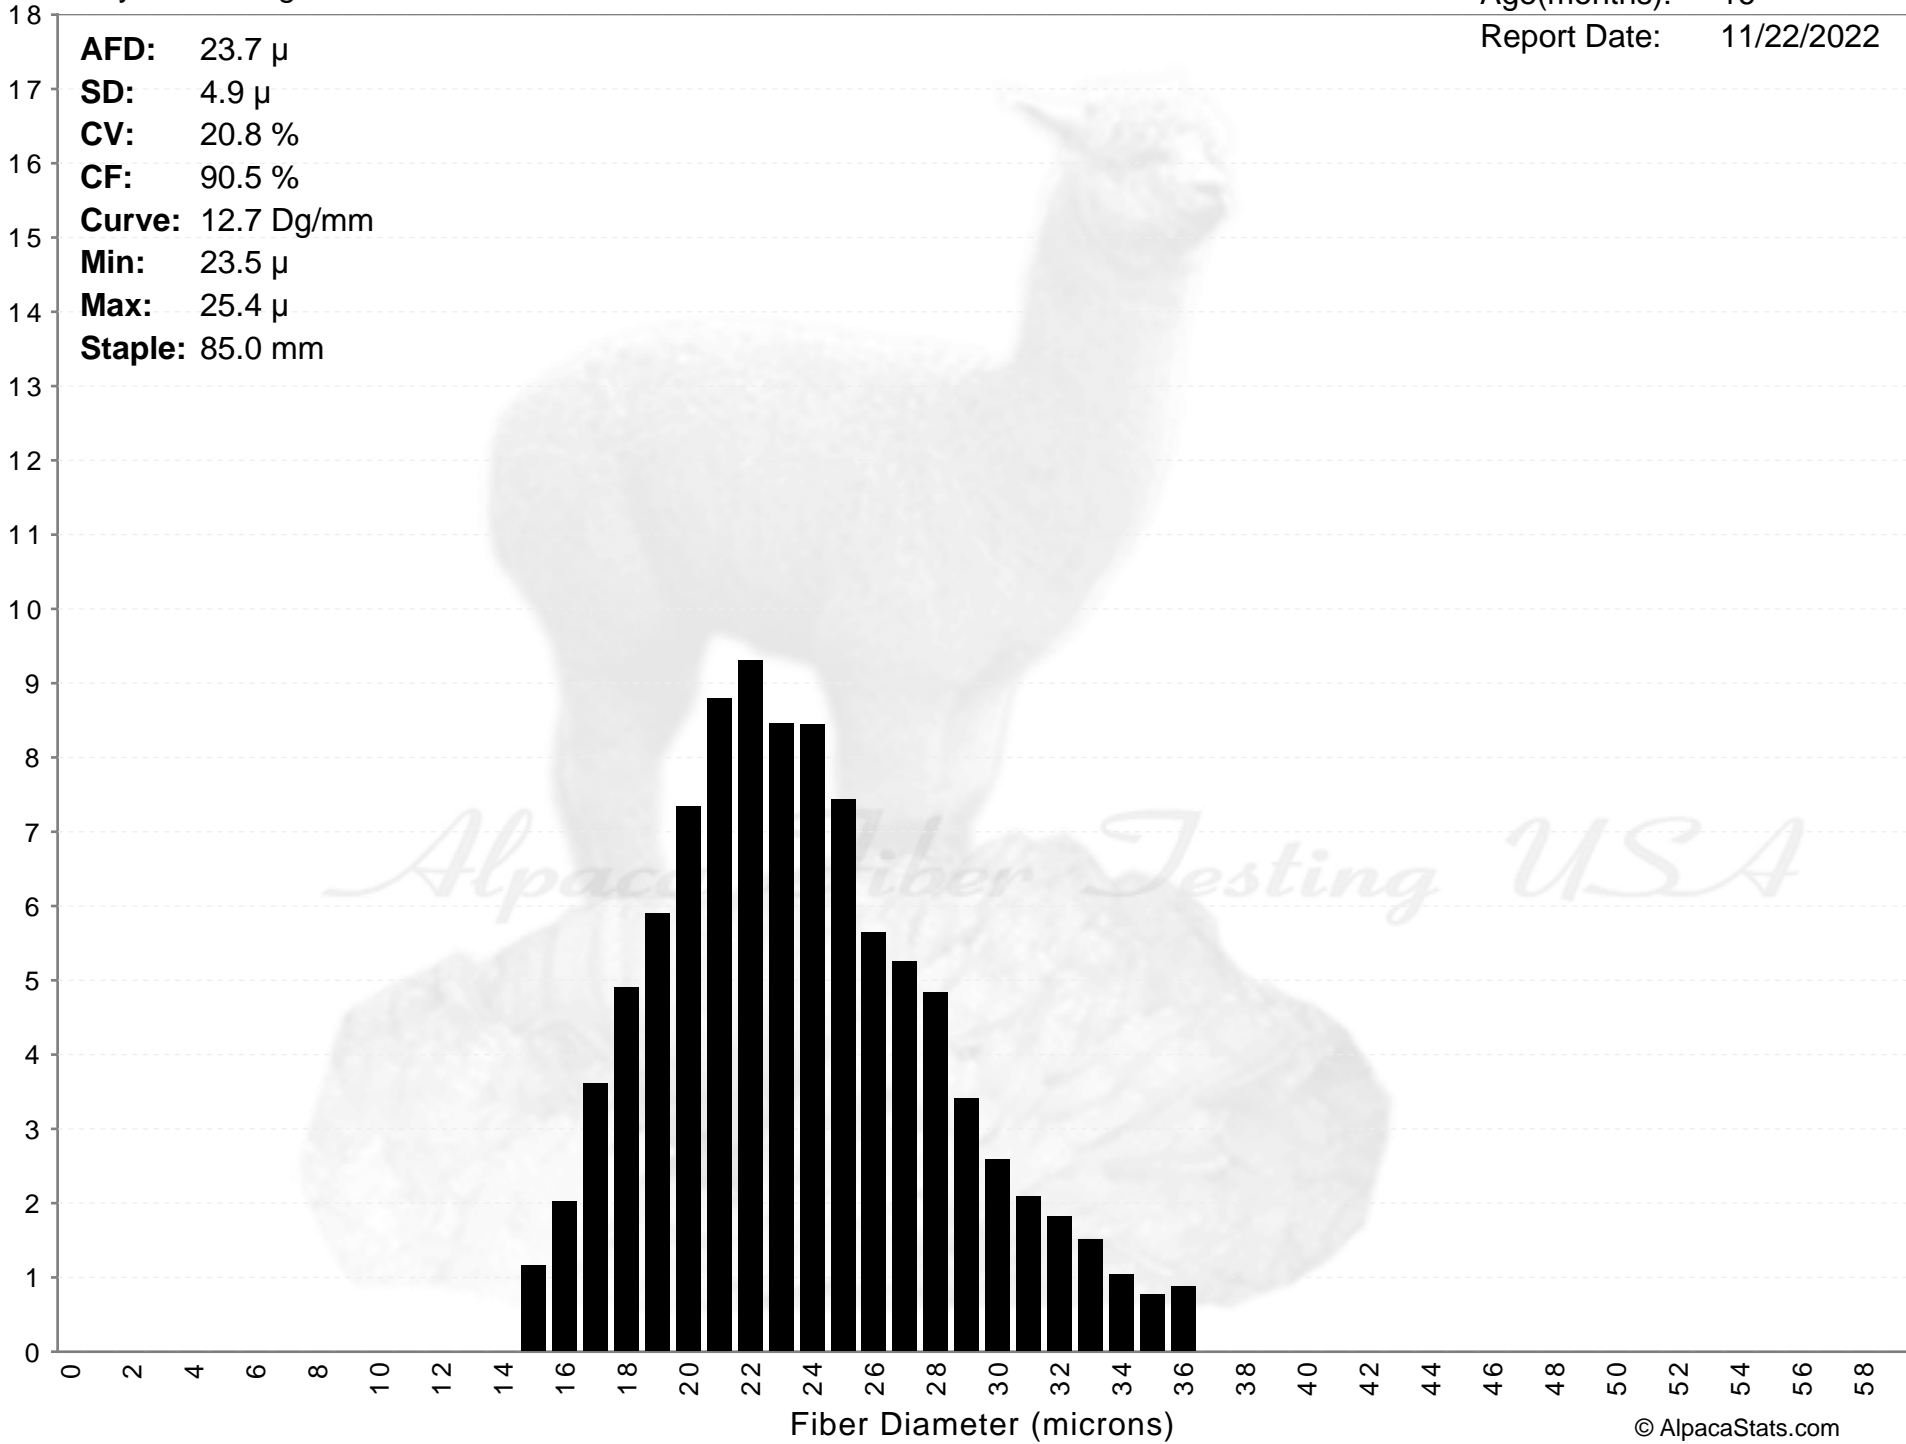

Patty Haselbring

SPRITE

Age(months): 16
Report Date: 11/22/2022

AFD: 23.7 μ
SD: 4.9 μ
CV: 20.8 %
CF: 90.5 %
Curve: 12.7 Dg/mm
Min: 23.5 μ
Max: 25.4 μ
Staple: 85.0 mm

% of Fibers

Patty Haselbring

SPRITE

Age(months): 16

Report Date: 11/22/2022

AFD: 23.7 μ
SD: 4.9 μ
CV: 20.8 %
CF: 90.5 %
Curve: 12.7 Dg/mm
Min: 23.5 μ
Max: 25.4 μ
Staple: 85.0 mm