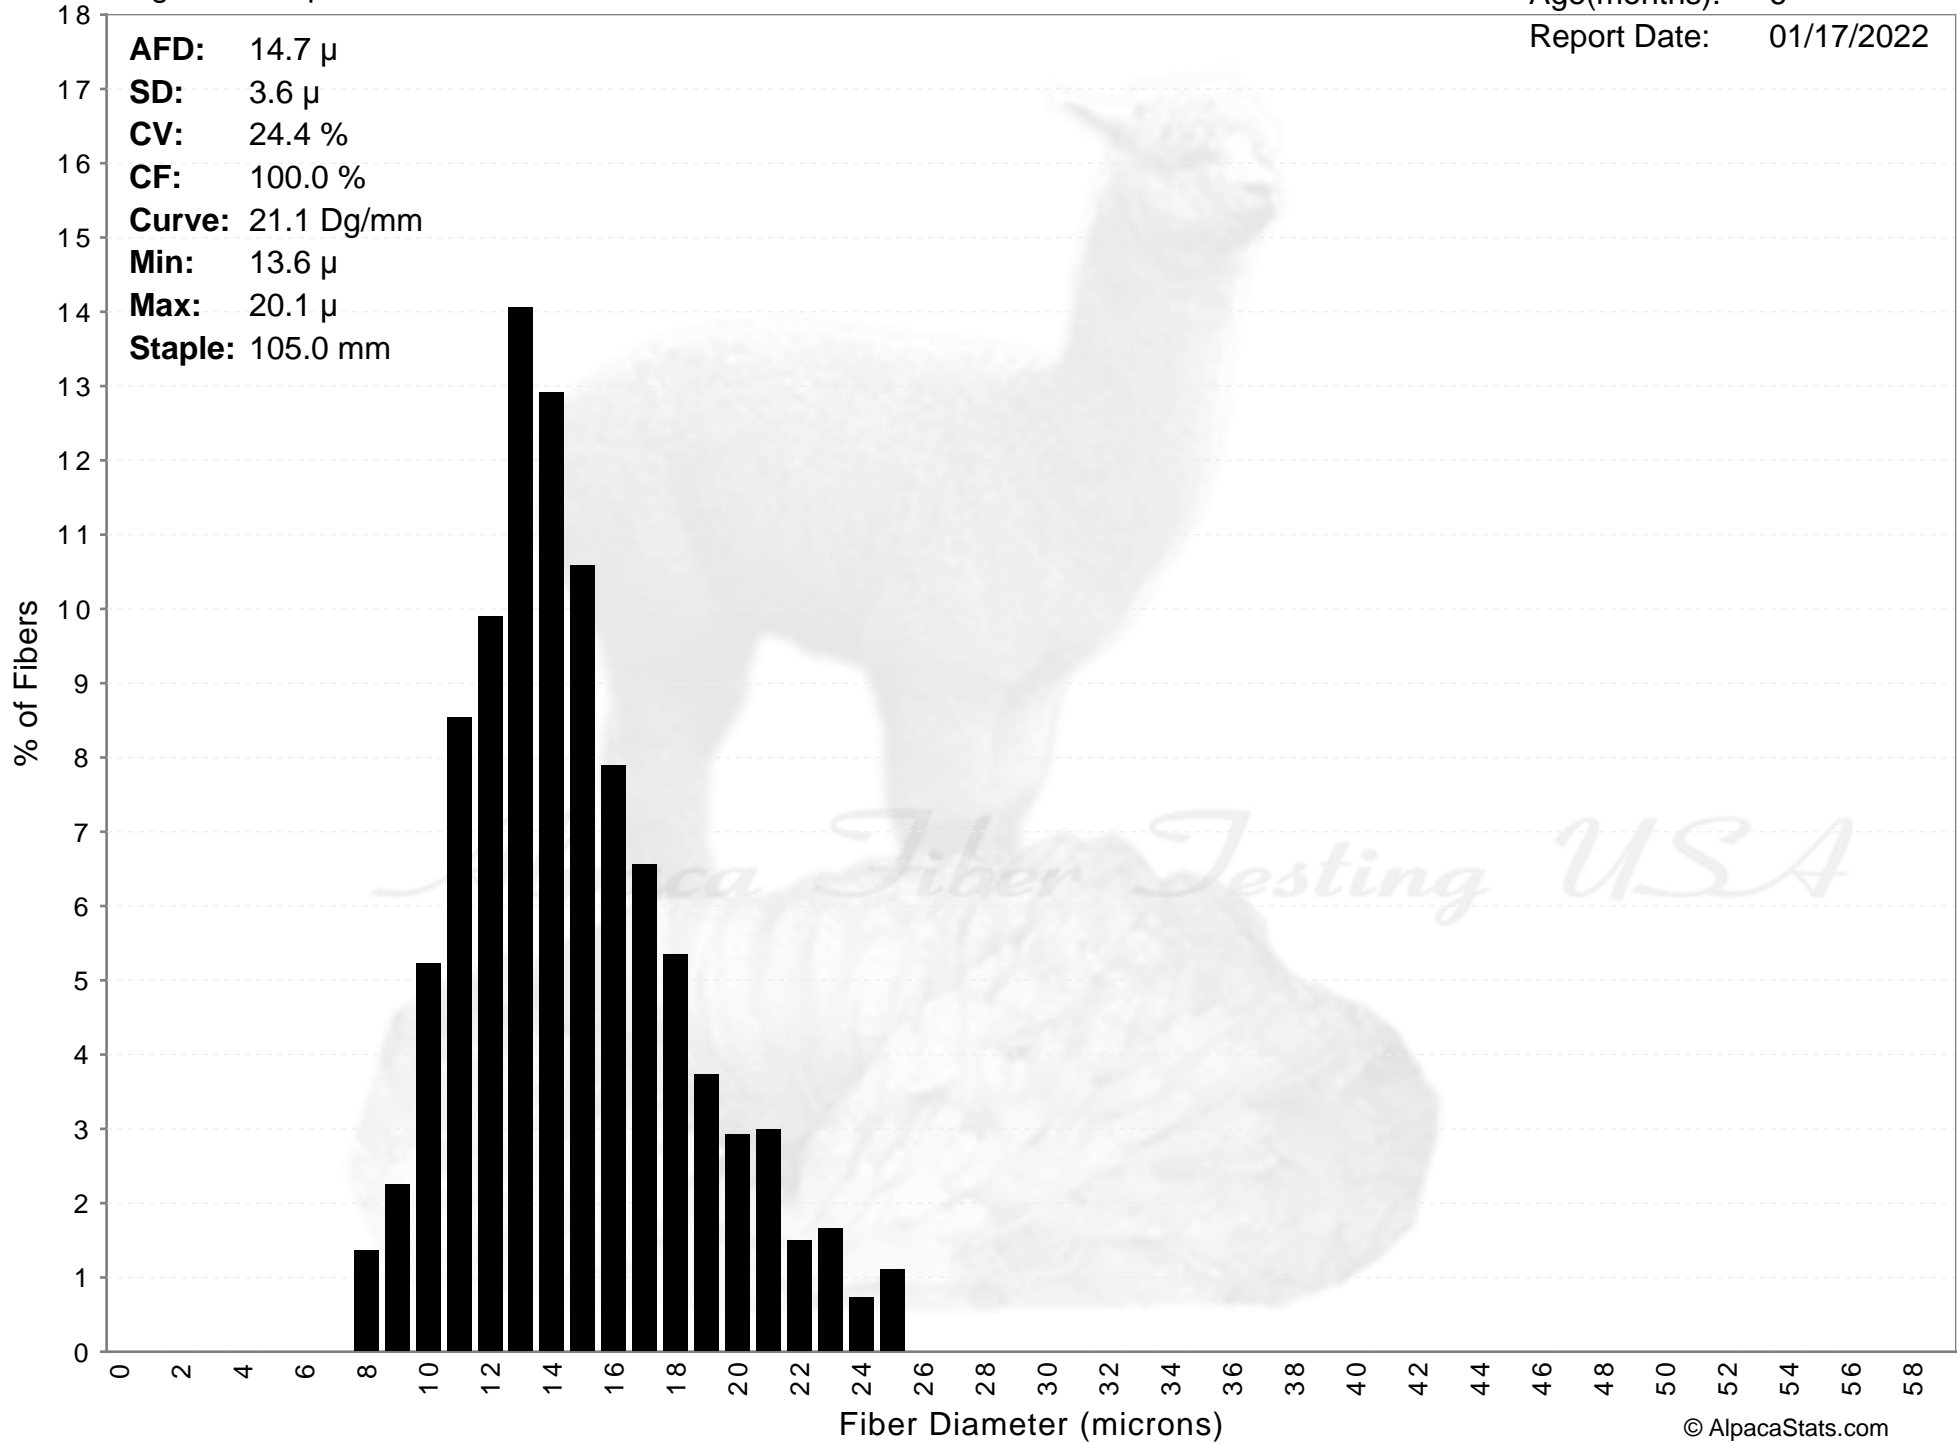

Rogue Suri Alpacas

LIQUID LUCK

Age(months): 6
Report Date: 01/17/2022

AFD: 14.7 μ
SD: 3.6 μ
CV: 24.4 %
CF: 100.0 %
Curve: 21.1 Dg/mm
Min: 13.6 μ
Max: 20.1 μ
Staple: 105.0 mm

LIQUID LUCK

AFD: 14.7 μ
SD: 3.6 μ
CV: 24.4 %
CF: 100.0 %
Curve: 21.1 Dg/mm
Min: 13.6 μ
Max: 20.1 μ
Staple: 105.0 mm