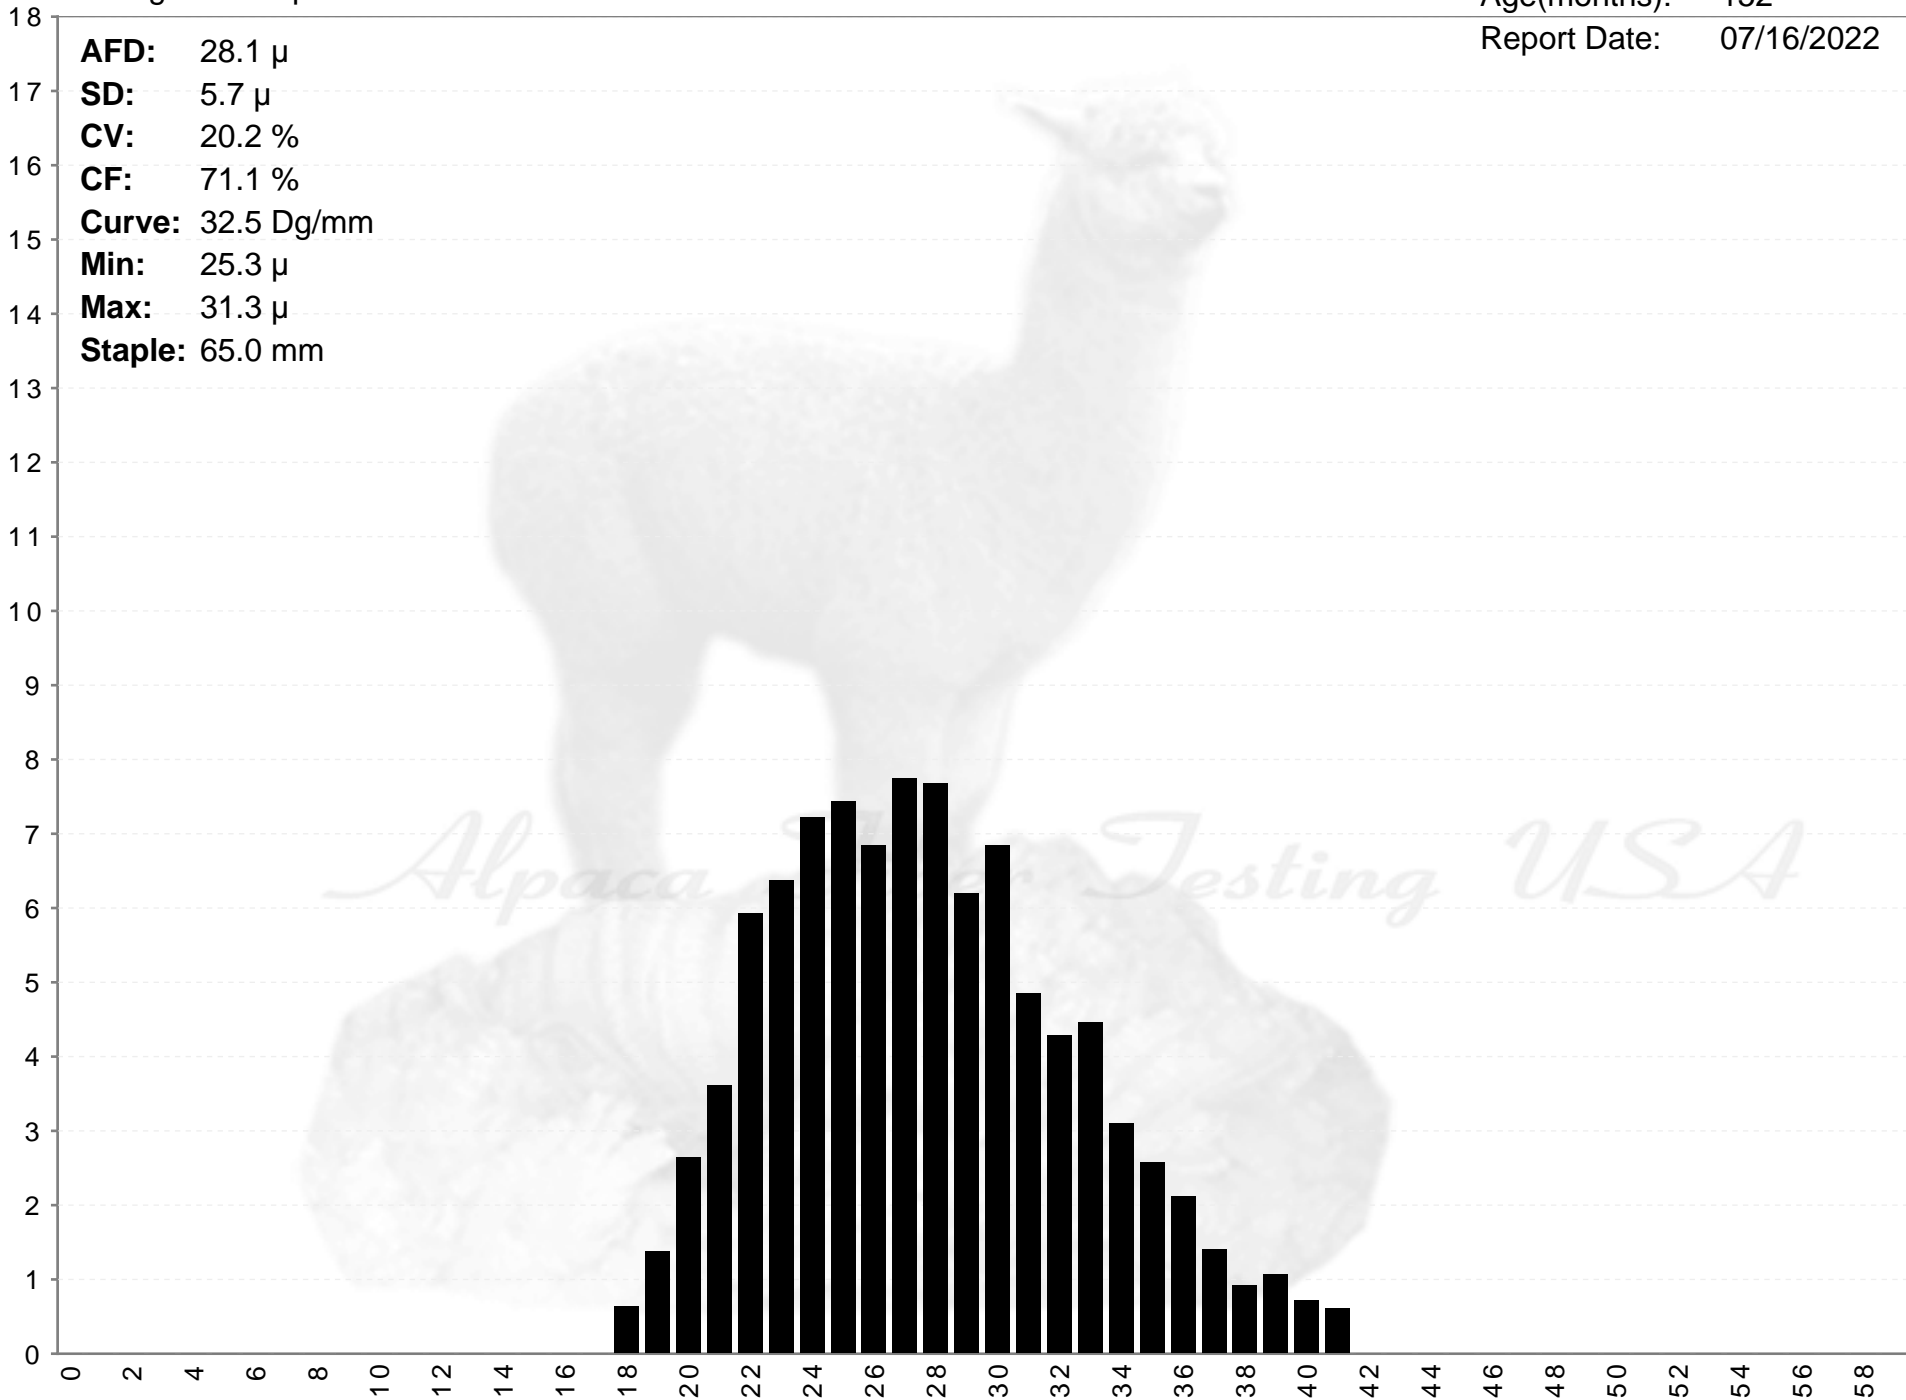

Smiling Moon Alpaca

EDGEWOOD'S ABSOLUTE MAGNITUDE

Age(months): 152
Report Date: 07/16/2022

AFD: 28.1 μ
SD: 5.7 μ
CV: 20.2 %
CF: 71.1 %
Curve: 32.5 Dg/mm
Min: 25.3 μ
Max: 31.3 μ
Staple: 65.0 mm

% of Fibers

Fiber Diameter (microns)

EDGEWOOD'S ABSOLUTE MAGNITUDE

AFD: 28.1 μ
SD: 5.7 μ
CV: 20.2 %
CF: 71.1 %
Curve: 32.5 Dg/mm
Min: 25.3 μ
Max: 31.3 μ
Staple: 65.0 mm

Alpaca Fiber Testing USA