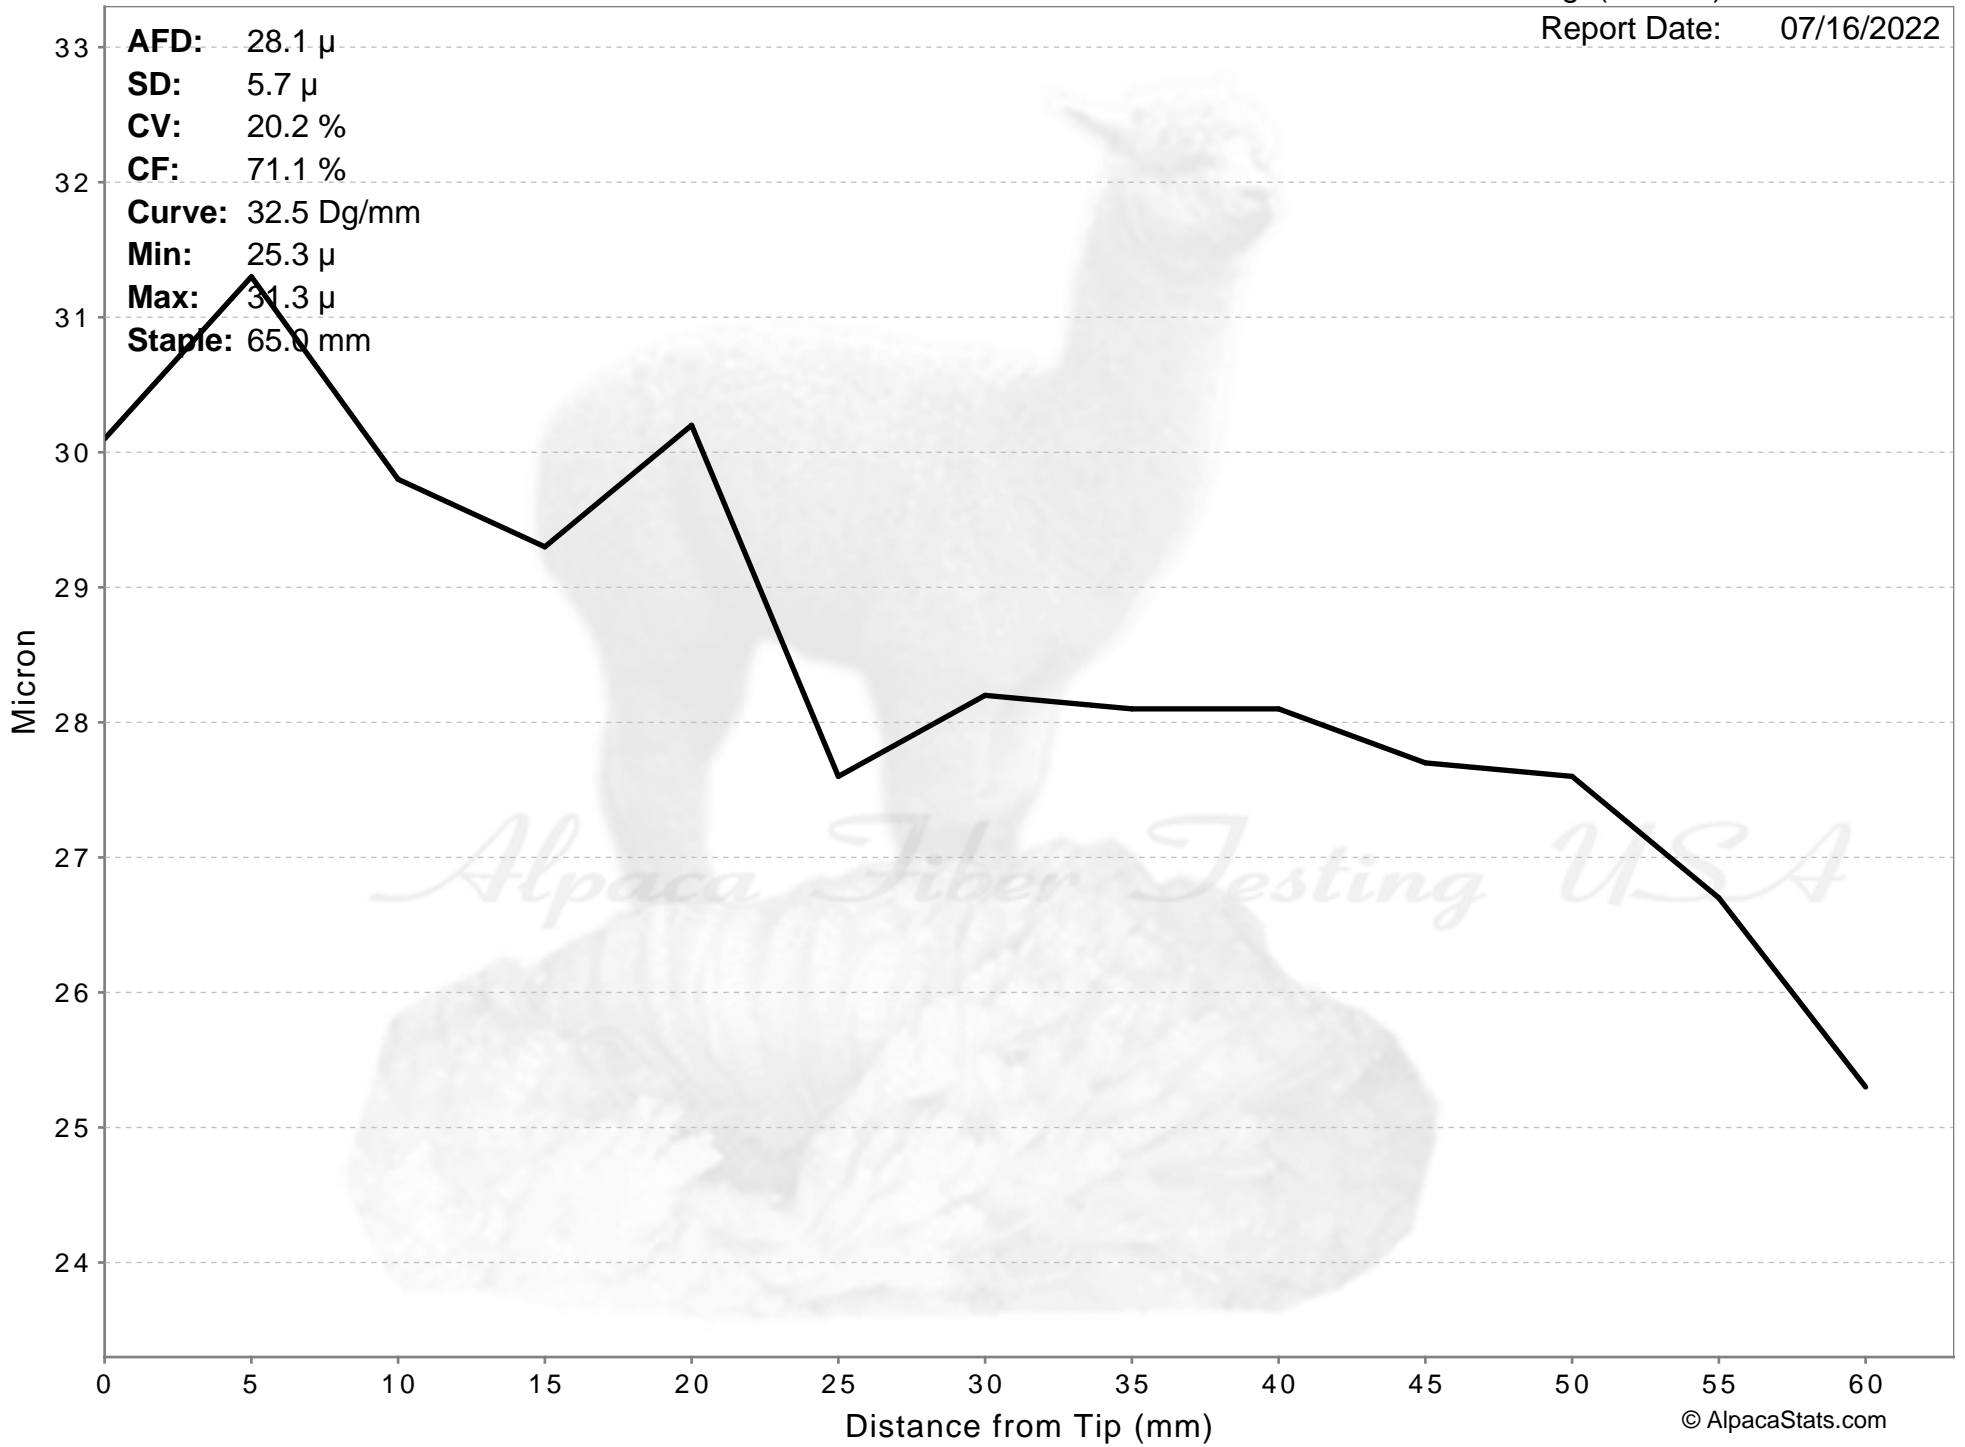

Smiling Moon Alpaca

EDGEWOOD'S ABSOLUTE MAGNITUDE

Age(months): 152
Report Date: 07/16/2022

AFD: 28.1 μ
SD: 5.7 μ
CV: 20.2 %
CF: 71.1 %
Curve: 32.5 Dg/mm
Min: 25.3 μ
Max: 31.3 μ
Staple: 65.0 mm

% of Fibers

Fiber Diameter (microns)

EDGEWOOD'S ABSOLUTE MAGNITUDE

AFD: 28.1 μ
SD: 5.7 μ
CV: 20.2 %
CF: 71.1 %
Curve: 32.5 Dg/mm
Min: 25.3 μ
Max: 31.3 μ
Staple: 65.0 mm

Alpaca Fiber Testing USA